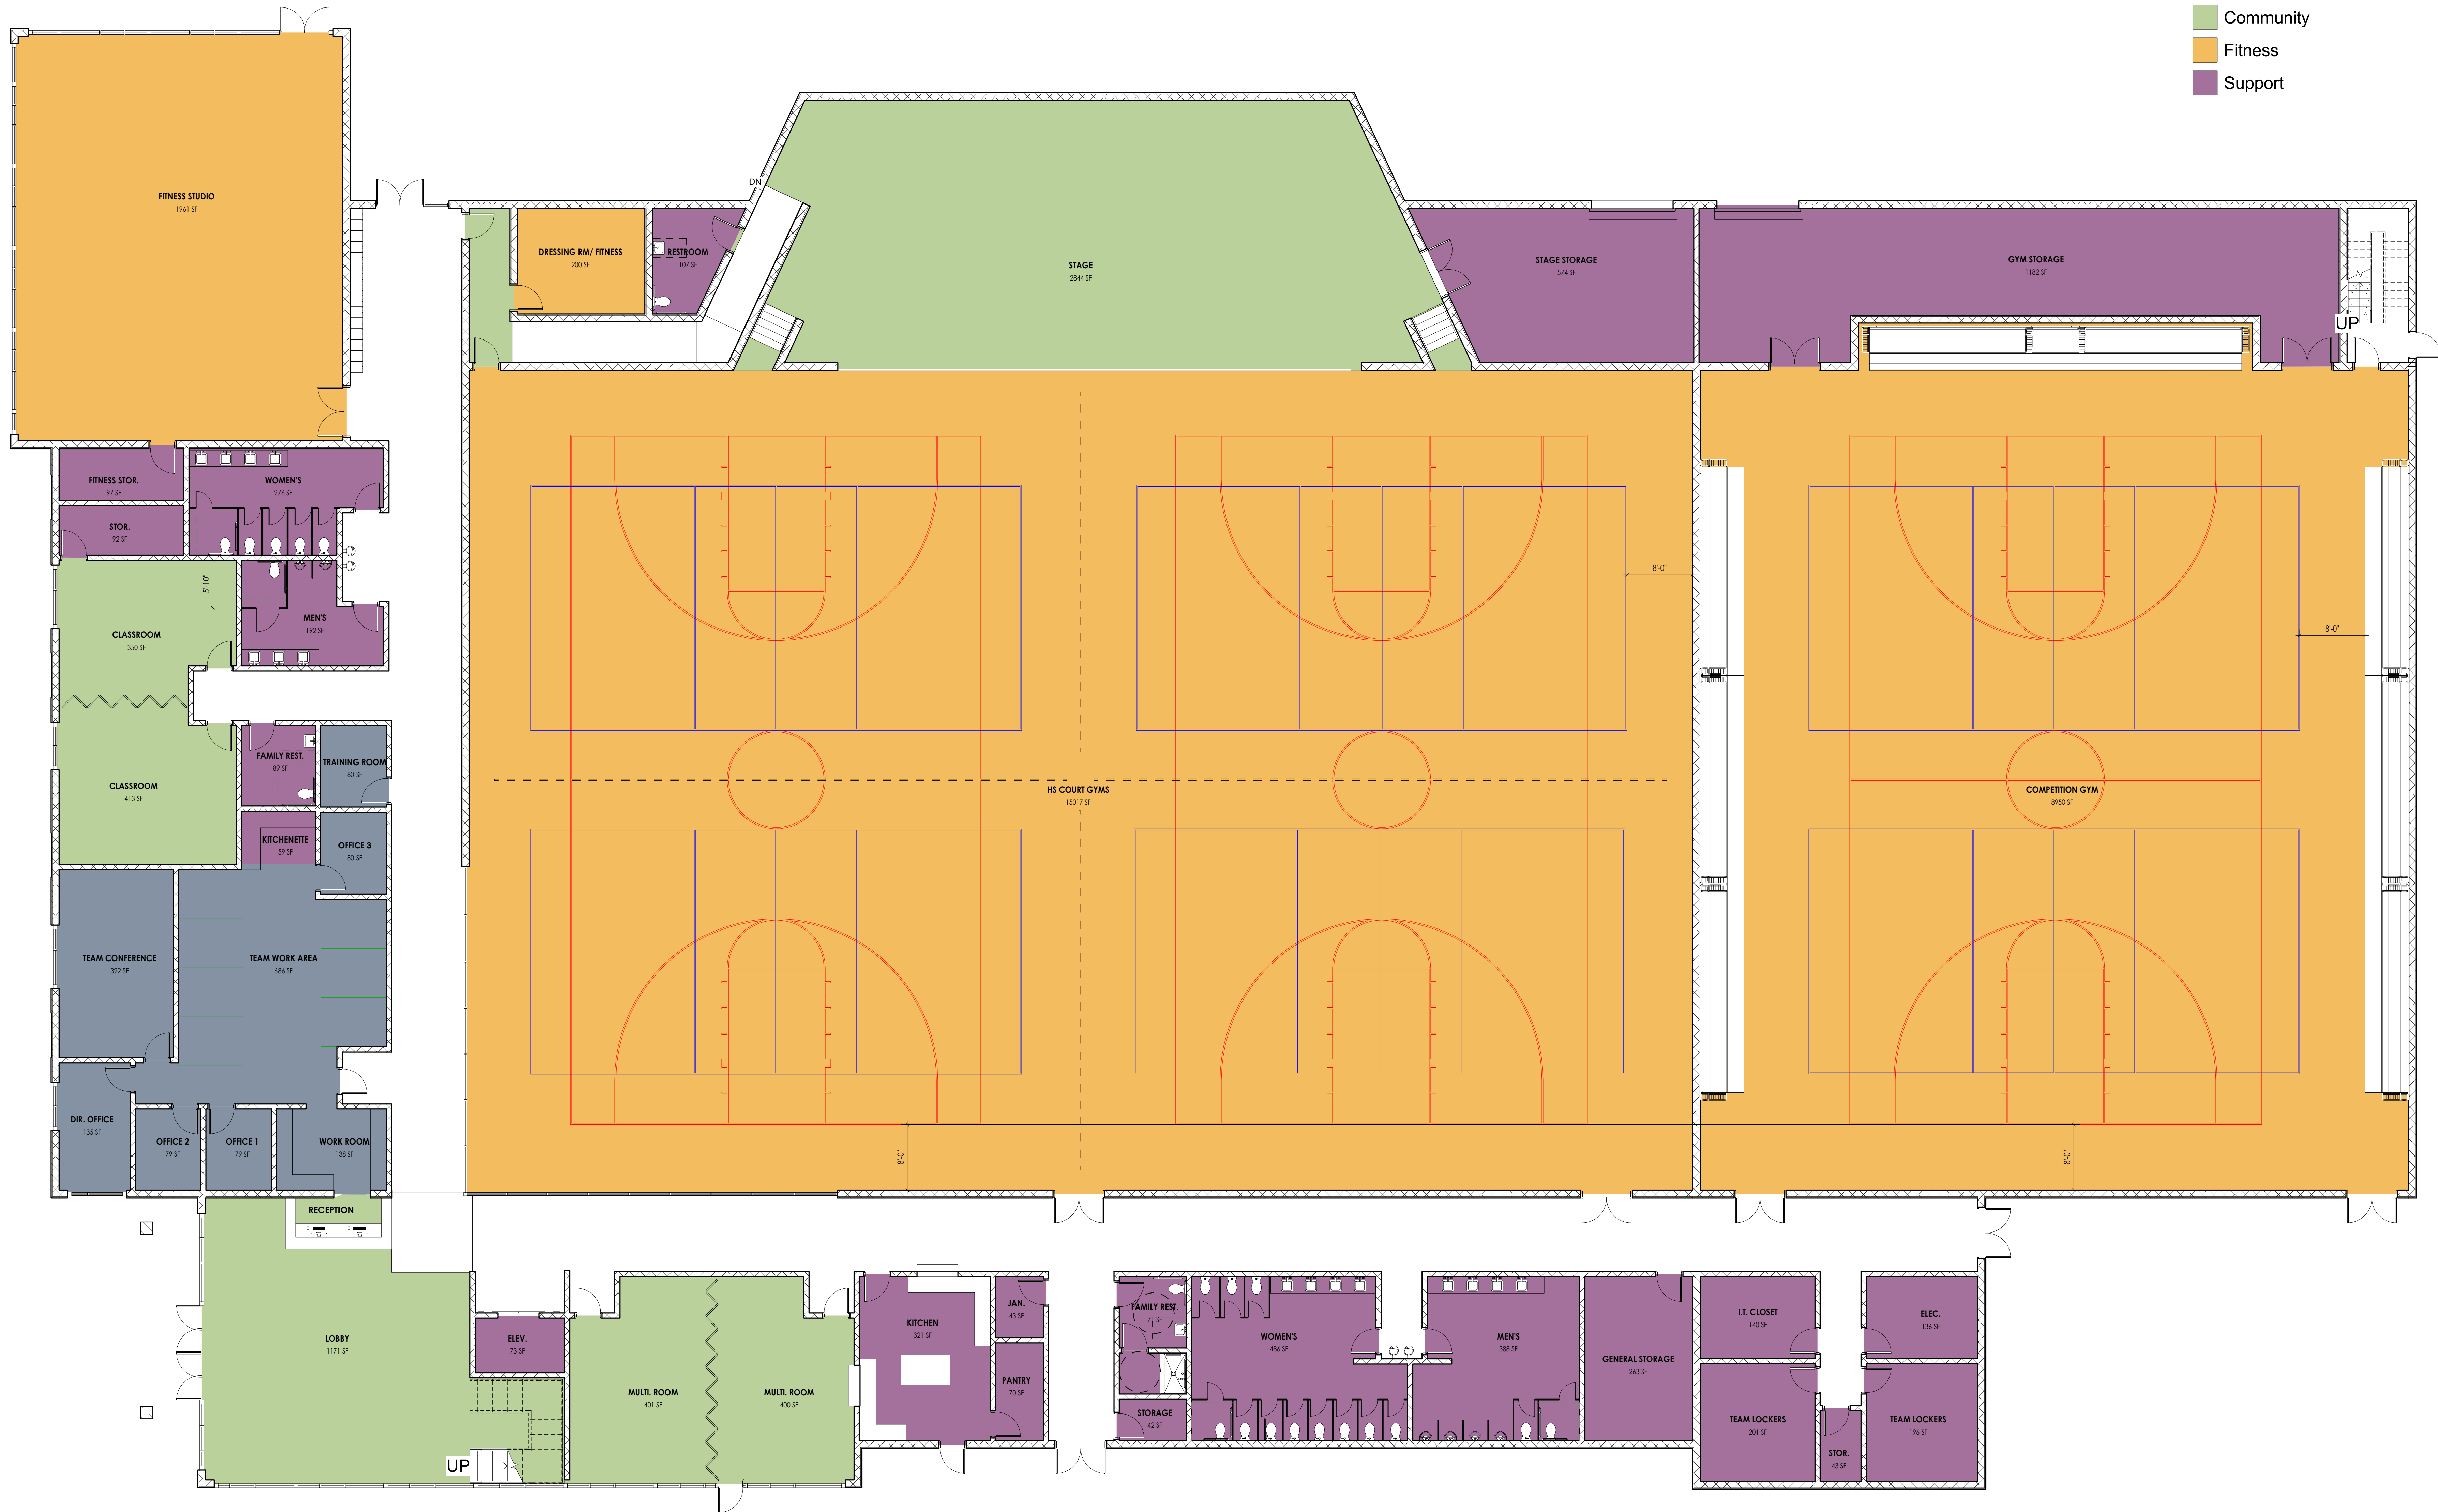

IVEY REDMON RECREATION CENTER

KERNERSVILLE, NC
SCHEMATIC SITE PLAN

PROJECT #2190904
DATE: 05.06.2020

TOWN OF KERNERSVILLE KERNERSVILLE RECREATION CENTER

GROUND FLOOR PLAN

TOWN OF KERNERSVILLE
KERNERSVILLE RECREATION CENTER

SECOND FLOOR
PLAN

Department Legend

- Administrative
- Community
- Fitness
- Support

Department Legend

- Community
- Fitness
- Support

TOWN OF KERNERSVILLE
KERNERSVILLE RECREATION CENTER

EXTERIOR 3D VIEWS

SCALE:

TOWN OF KERNERSVILLE KERNERSVILLE RECREATION CENTER

**TOWN OF KERNERSVILLE
KERNERSVILLE RECREATION CENTER**

AXON 2

SCALE: