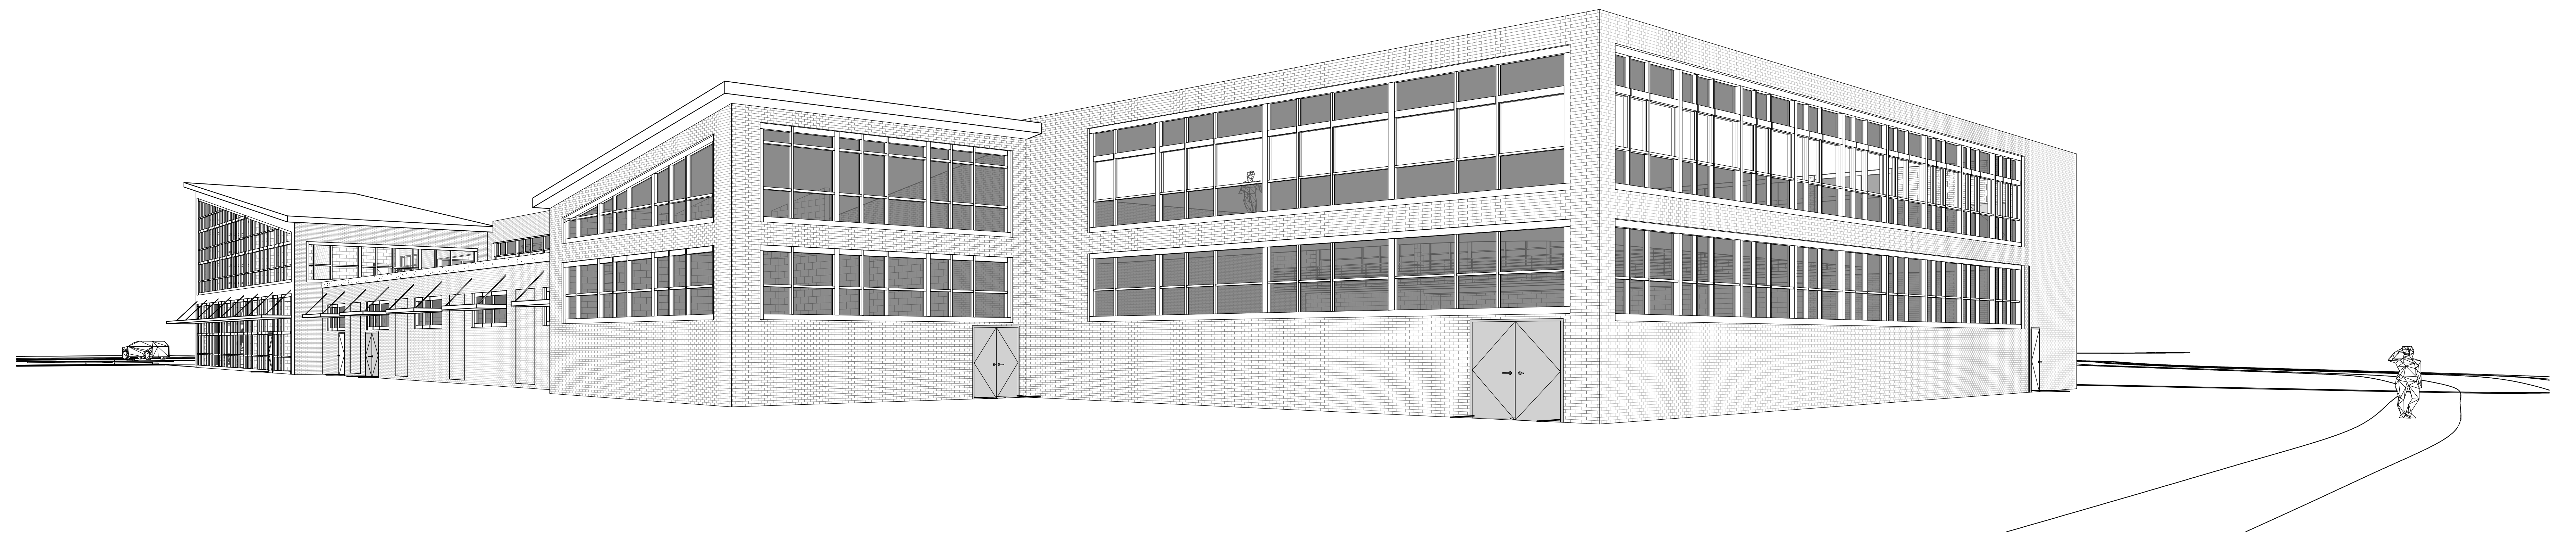

IVEY REDMON RECREATION CENTER

KERNERSVILLE, NC
SCHEMATIC SITE PLAN

PROJECT #2190904
DATE: 05.06.2020

TOWN OF KERNERSVILLE KERNERSVILLE RECREATION CENTER

GROUND FLOOR PLAN

TOWN OF KERNERSVILLE
KERNERSVILLE RECREATION CENTER

SECOND FLOOR
PLAN

Department Legend

- Administrative
- Community
- Fitness
- Support

Department Legend

- Community
- Fitness
- Support

TOWN OF KERNERSVILLE
KERNERSVILLE RECREATION CENTER

EXTERIOR 3D VIEWS

SCALE:

TOWN OF KERNERSVILLE KERNERSVILLE RECREATION CENTER

**TOWN OF KERNERSVILLE
KERNERSVILLE RECREATION CENTER**

AXON 2

SCALE: