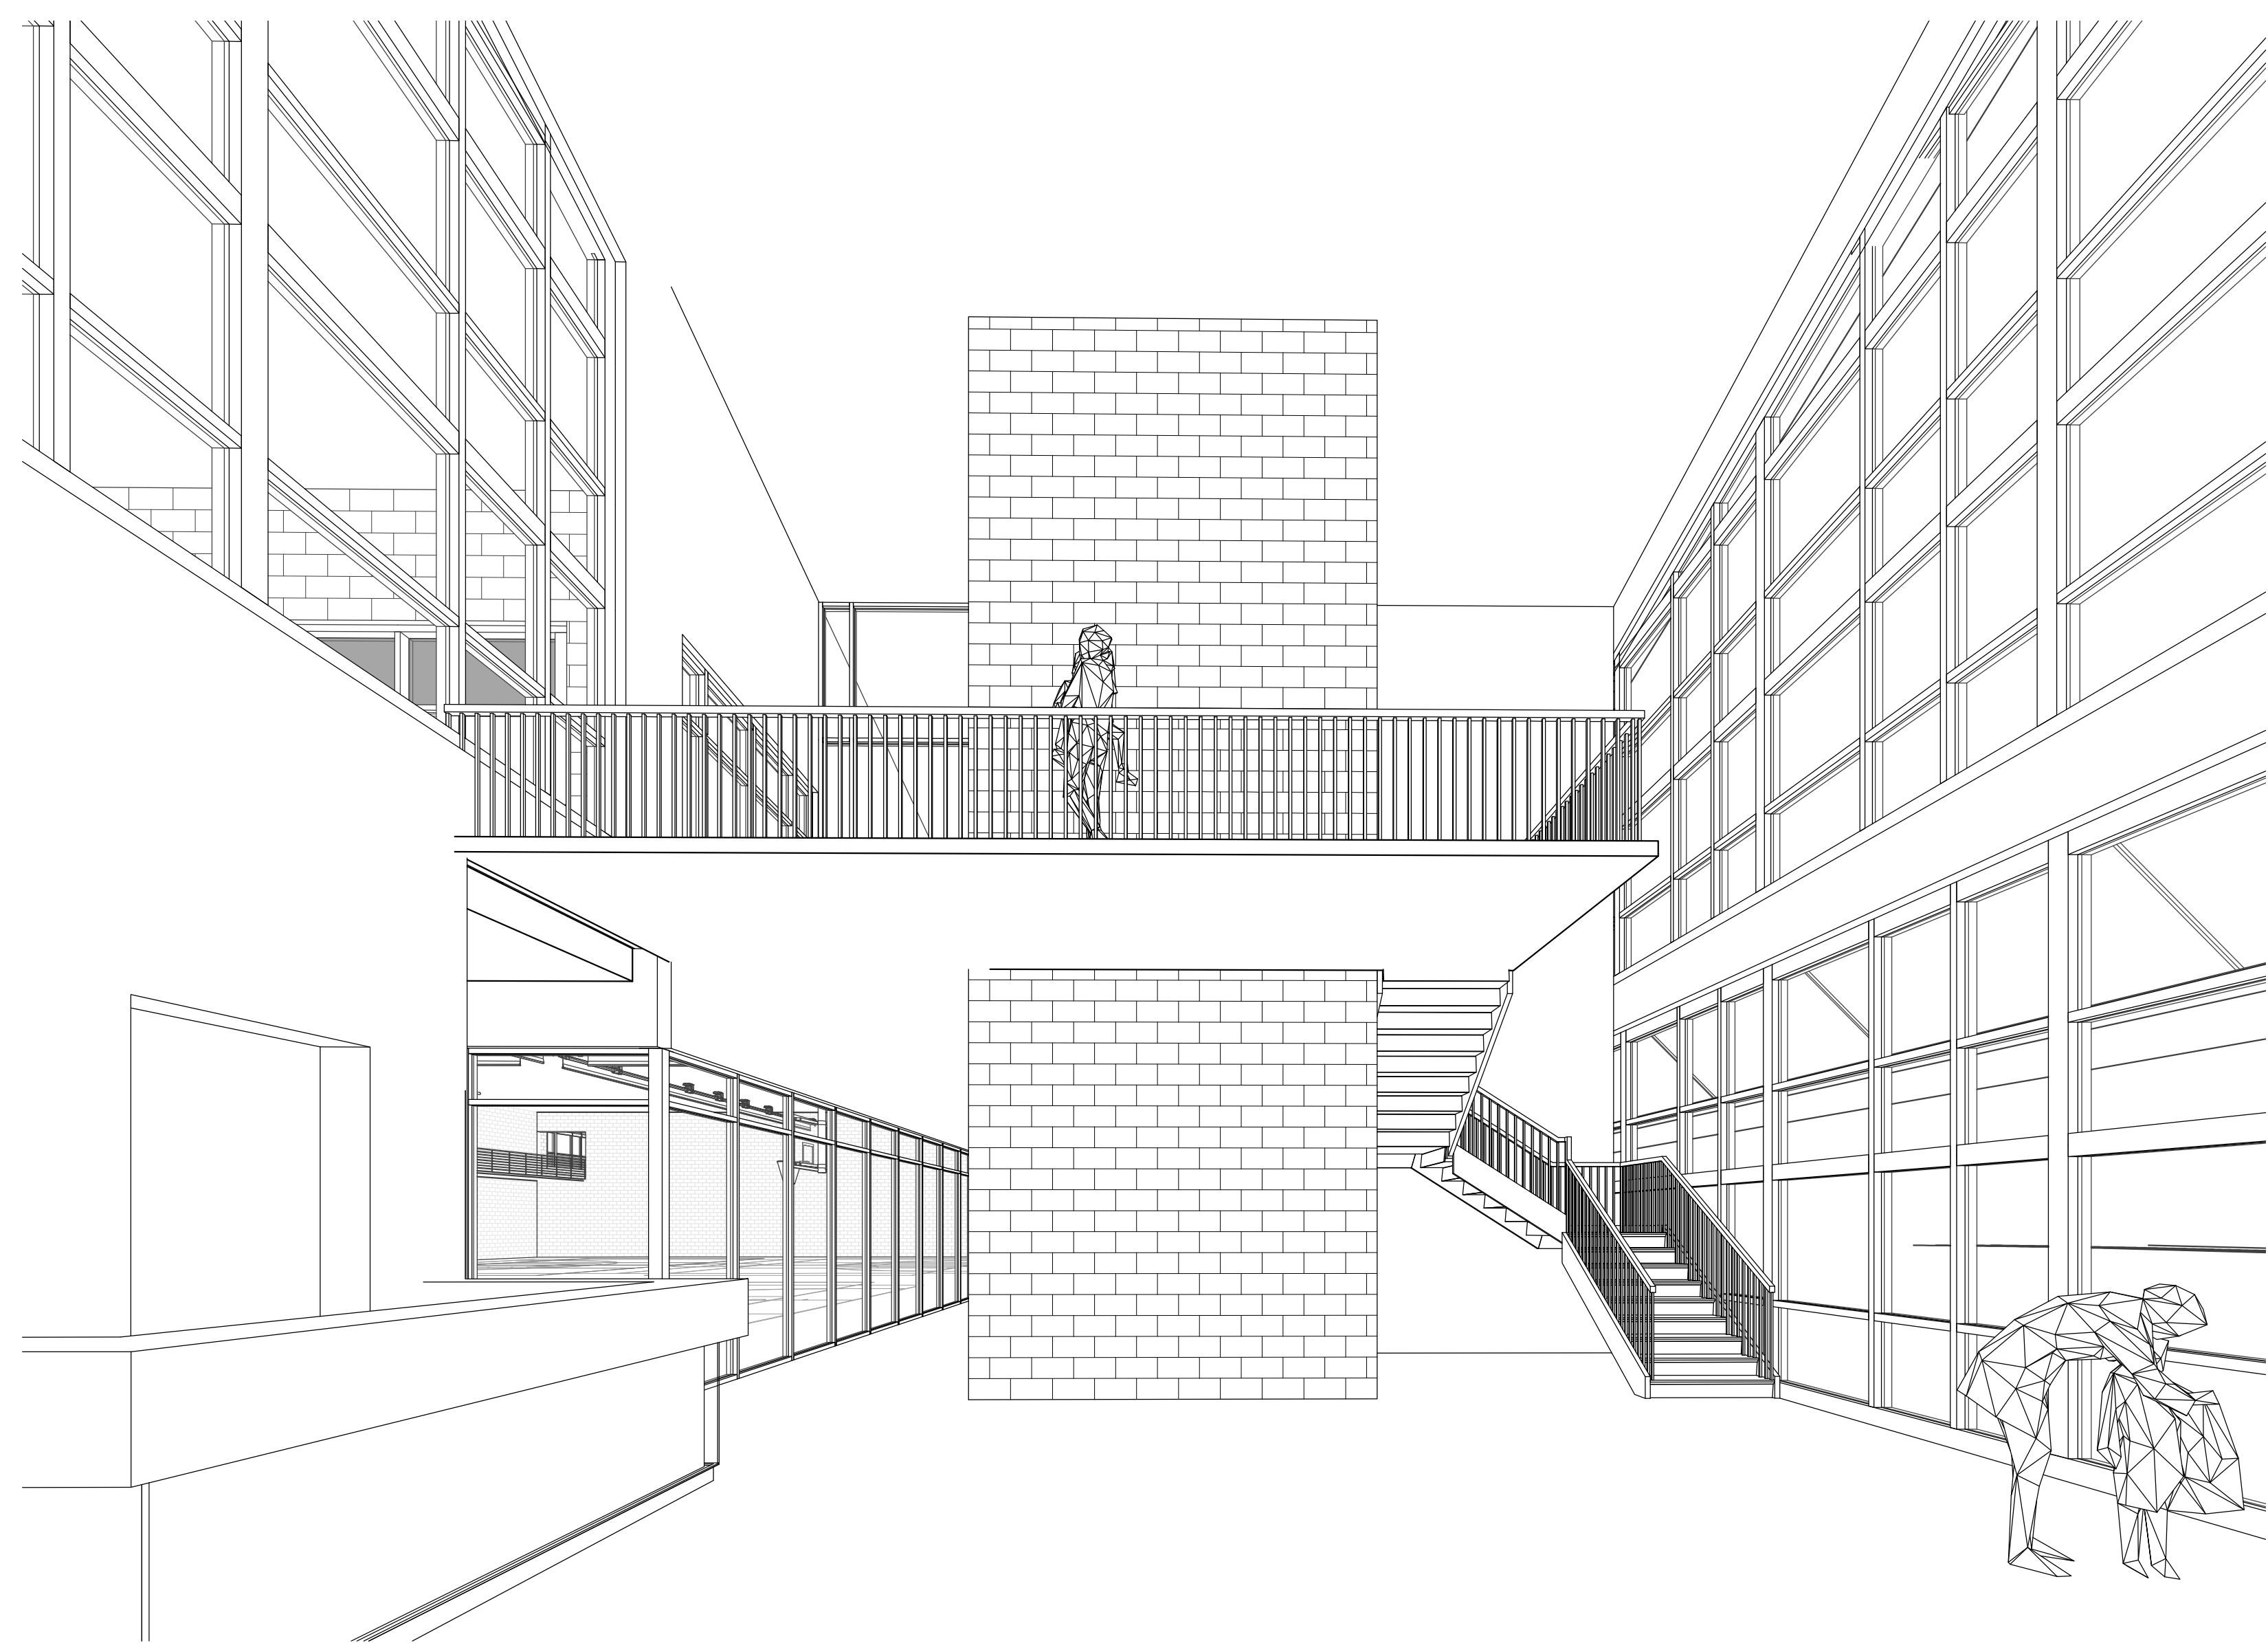

IVEY REDMON RECREATION CENTER

KERNERSVILLE, NC
SCHEMATIC SITE PLAN

PROJECT #2190904
DATE: 05.06.2020

TOWN OF KERNERSVILLE KERNERSVILLE RECREATION CENTER

GROUND FLOOR PLAN

TOWN OF KERNERSVILLE
KERNERSVILLE RECREATION CENTER

SECOND FLOOR
PLAN

Department Legend

- Administrative
- Community
- Fitness
- Support

Department Legend

- Community
- Fitness
- Support

TOWN OF KERNERSVILLE
KERNERSVILLE RECREATION CENTER

EXTERIOR 3D VIEWS

SCALE: