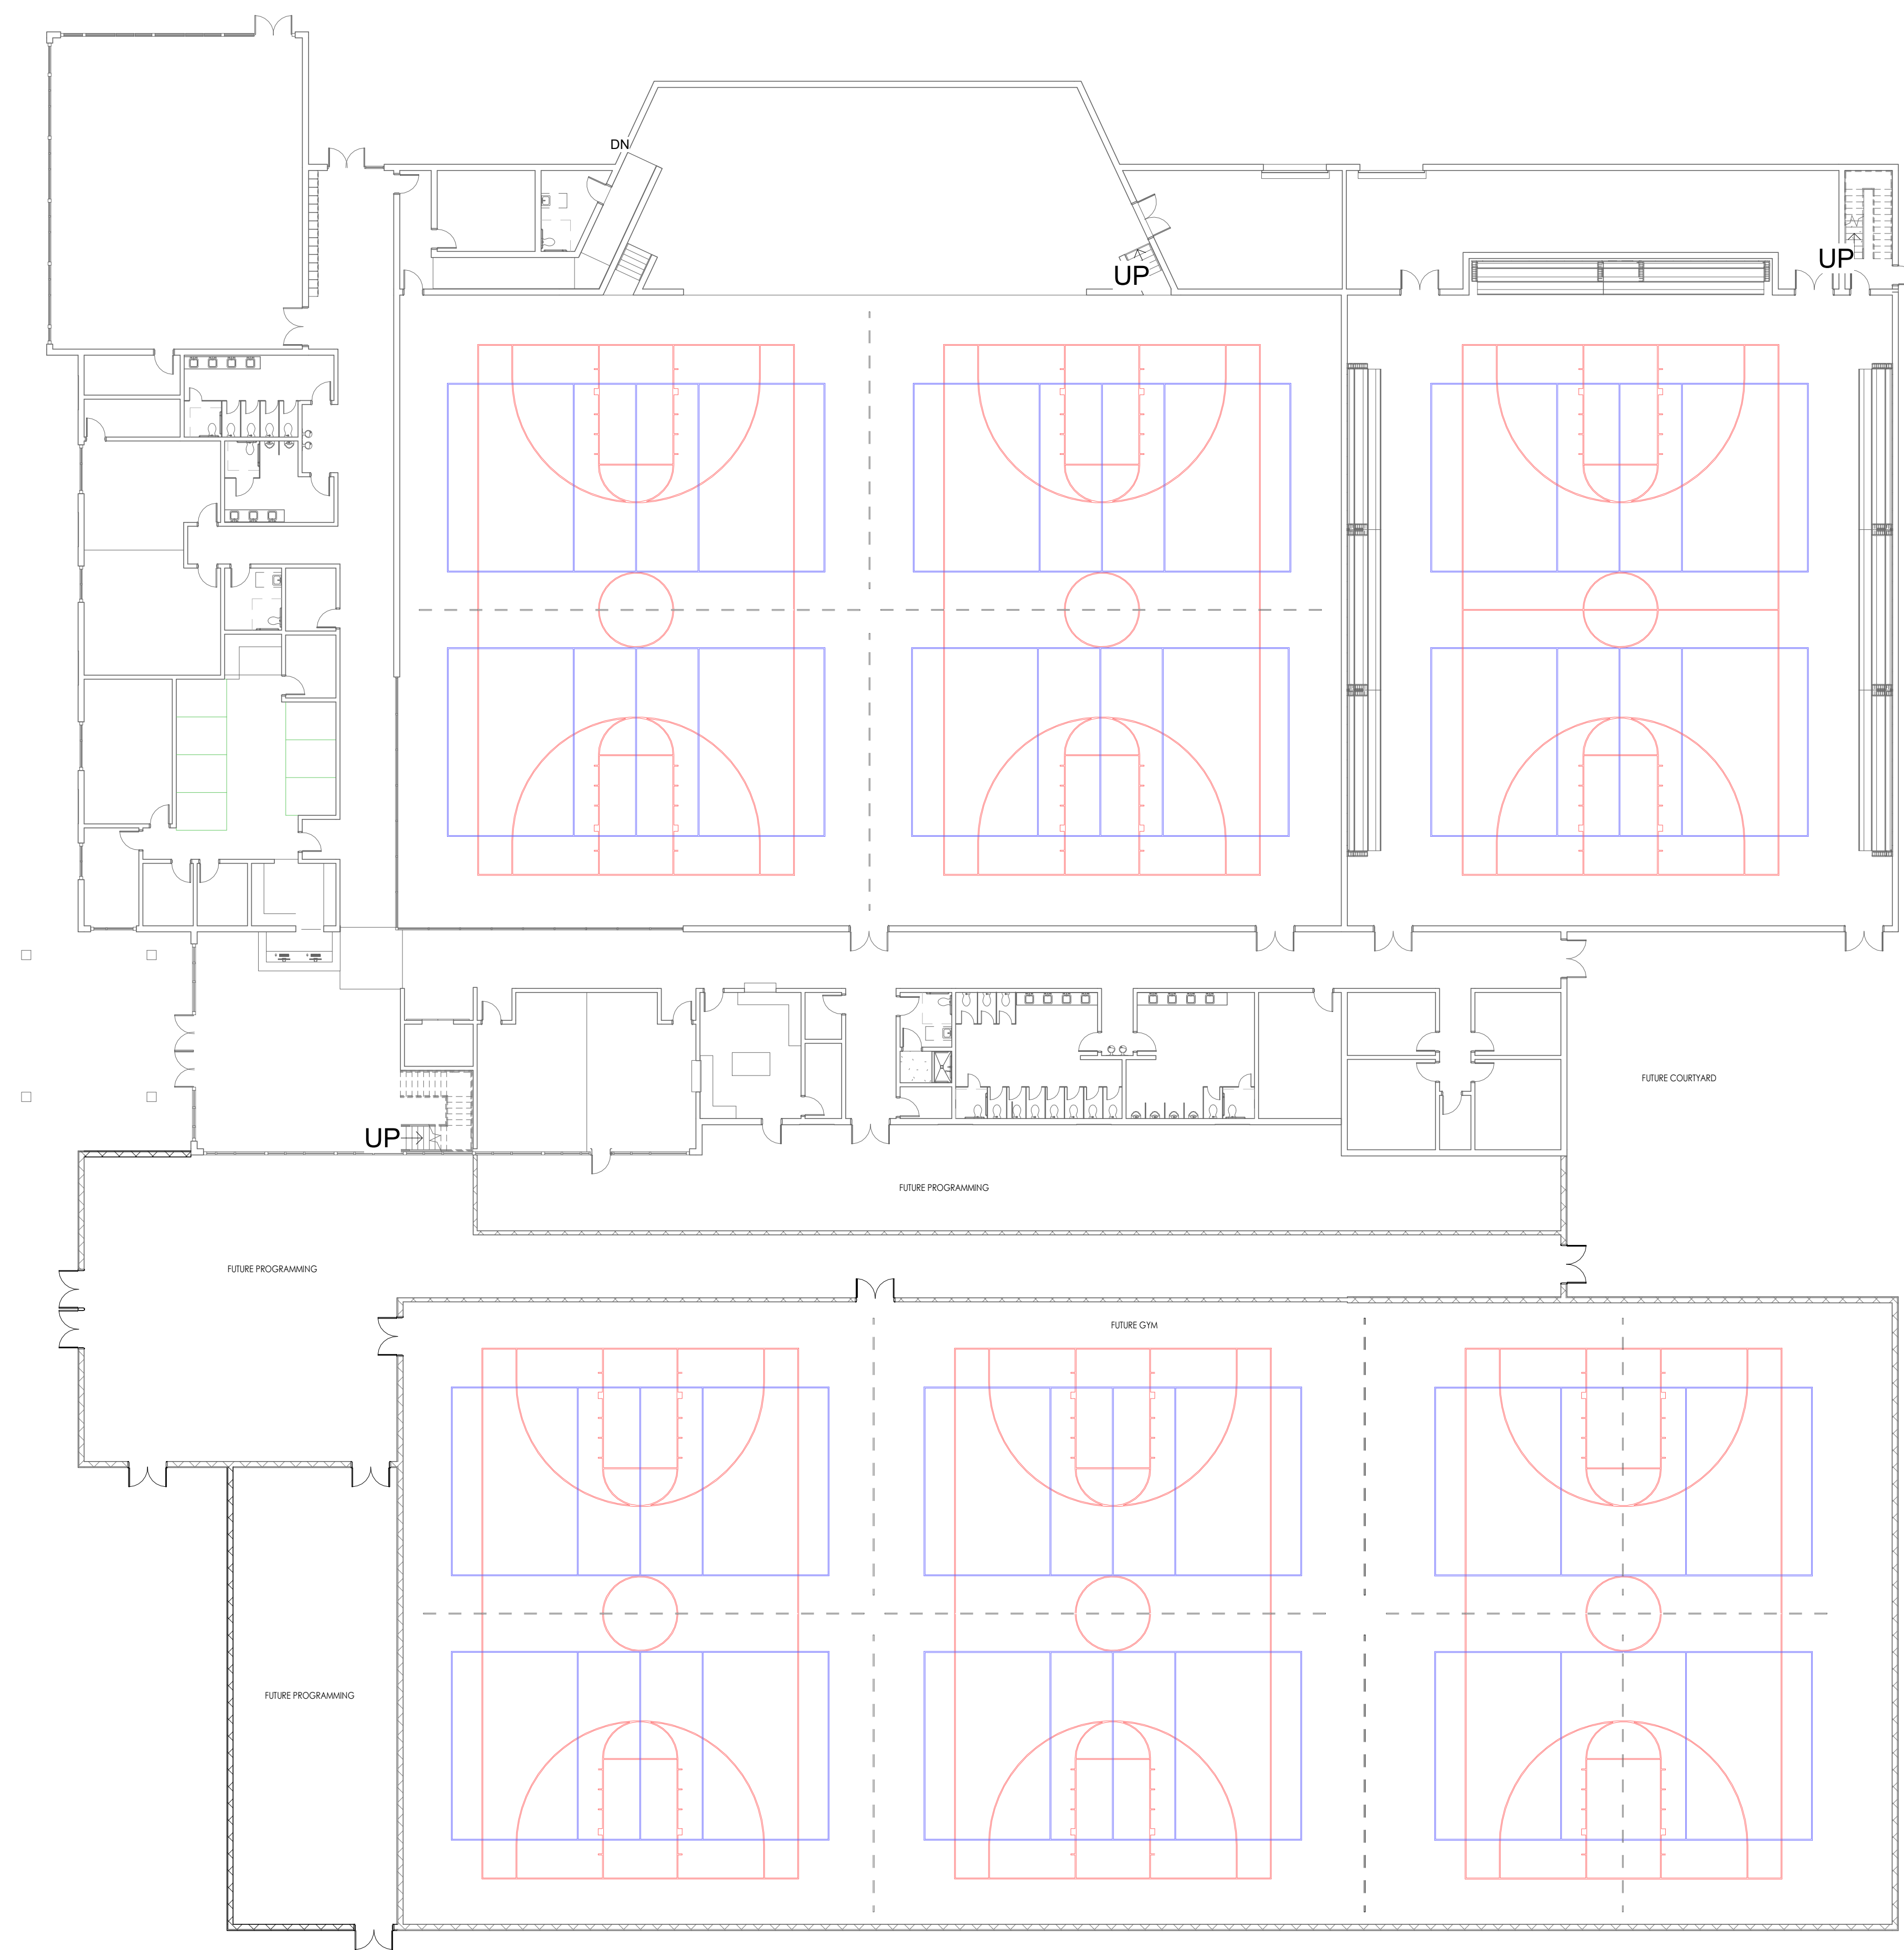

IVEY REDMON RECREATION CENTER

KERNERSVILLE, NC
SCHEMATIC SITE PLAN

PROJECT #2190904
DATE: 05.06.2020

TOWN OF KERNERSVILLE KERNERSVILLE RECREATION CENTER

GROUND FLOOR PLAN

TOWN OF KERNERSVILLE
KERNERSVILLE RECREATION CENTER

SECOND FLOOR
PLAN

Department Legend

- Administrative
- Community
- Fitness
- Support

Department Legend

- Community
- Fitness
- Support

TOWN OF KERNERSVILLE
KERNERSVILLE RECREATION CENTER

EXTERIOR 3D VIEWS

SCALE: