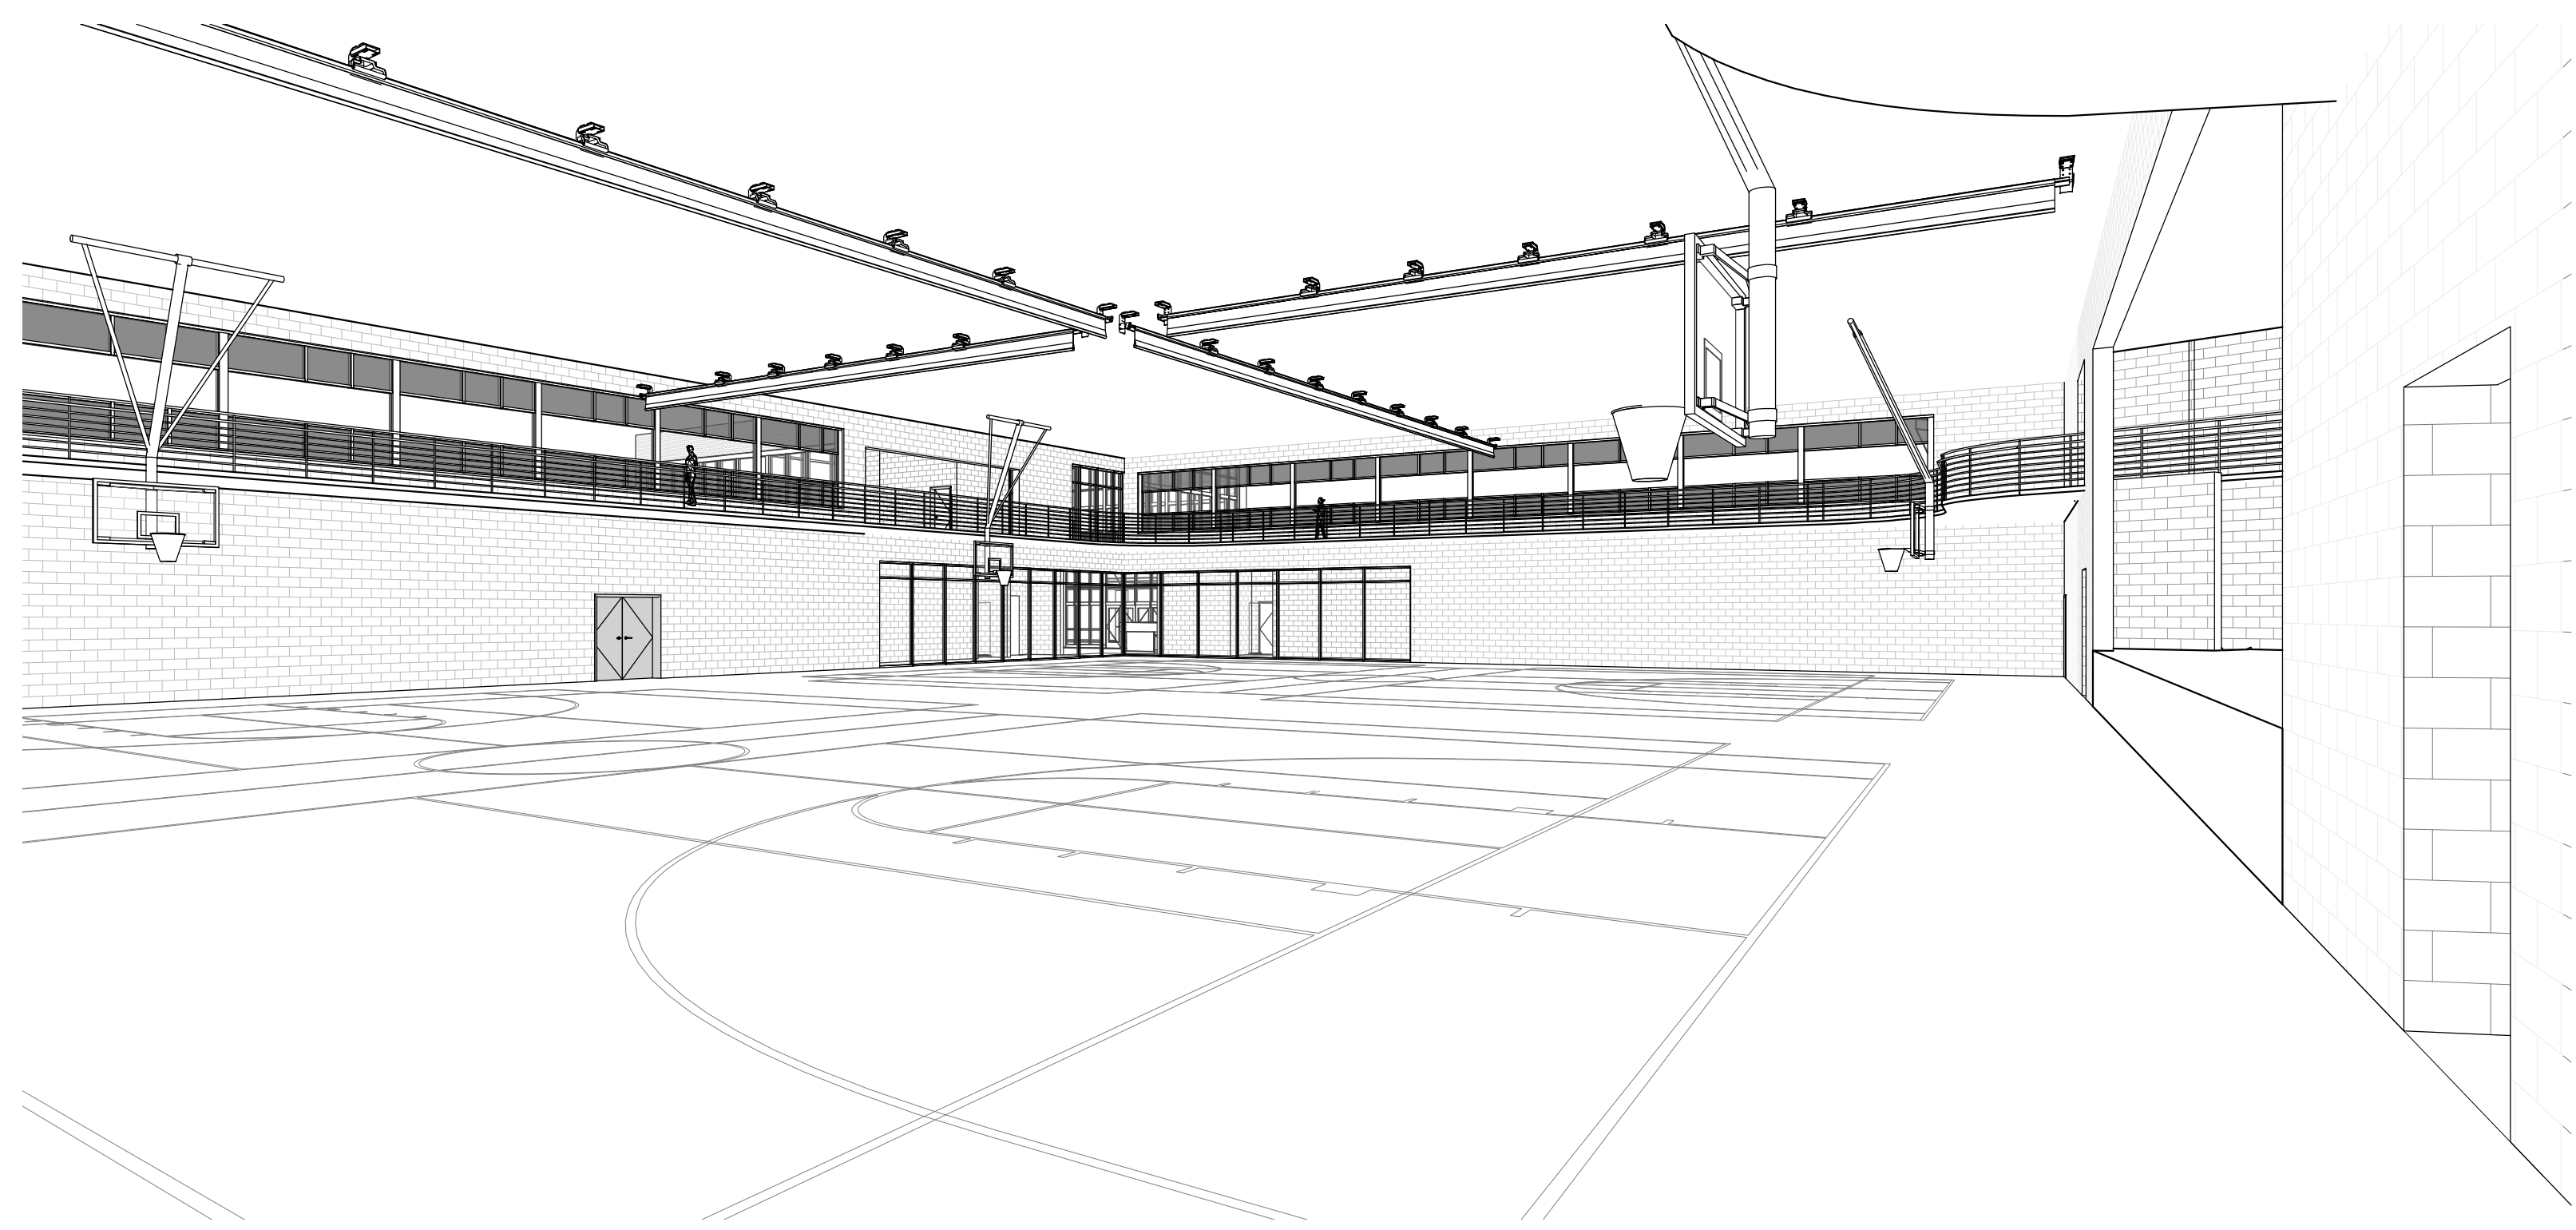

IVEY REDMON RECREATION CENTER

KERNERSVILLE, NC
SCHEMATIC SITE PLAN

PROJECT #2190904
DATE: 05.06.2020

TOWN OF KERNERSVILLE KERNERSVILLE RECREATION CENTER

GROUND FLOOR PLAN

TOWN OF KERNERSVILLE
KERNERSVILLE RECREATION CENTER

SECOND FLOOR
PLAN

Department Legend

- Administrative
- Community
- Fitness
- Support

Department Legend

- Community
- Fitness
- Support

TOWN OF KERNERSVILLE
KERNERSVILLE RECREATION CENTER

EXTERIOR 3D VIEWS

SCALE:

TOWN OF KERNERSVILLE KERNERSVILLE RECREATION CENTER

**TOWN OF KERNERSVILLE
KERNERSVILLE RECREATION CENTER**

AXON 2

SCALE: