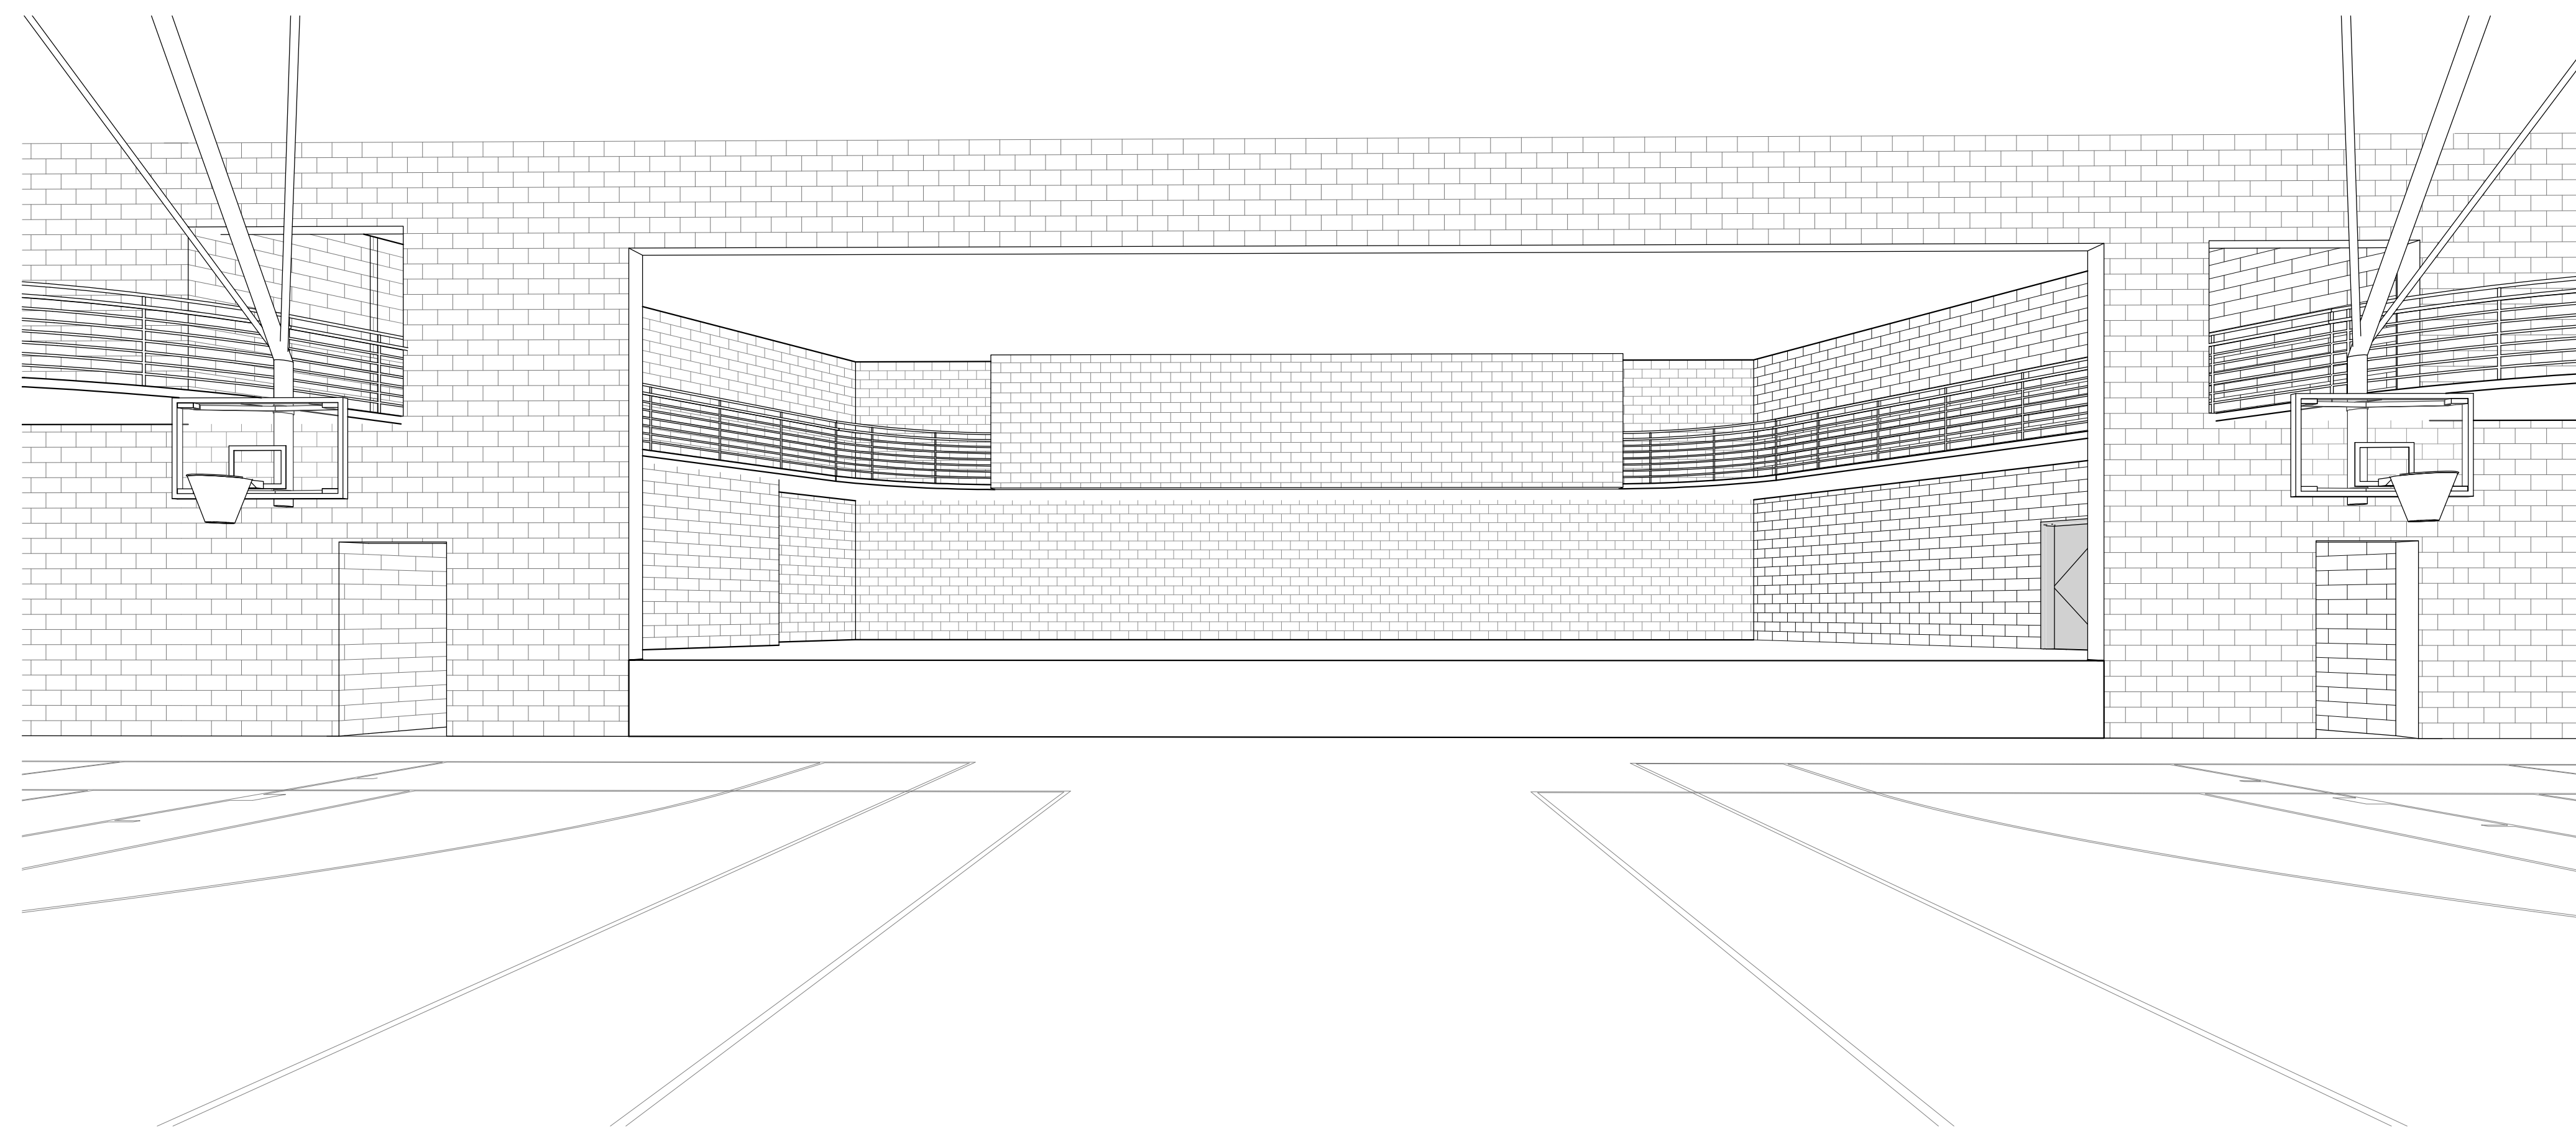

IVEY REDMON RECREATION CENTER

KERNERSVILLE, NC
SCHEMATIC SITE PLAN

PROJECT #2190904
DATE: 05.06.2020

TOWN OF KERNERSVILLE KERNERSVILLE RECREATION CENTER

GROUND FLOOR PLAN

TOWN OF KERNERSVILLE
KERNERSVILLE RECREATION CENTER

SECOND FLOOR
PLAN

Department Legend

- Administrative
- Community
- Fitness
- Support

Department Legend

- Community
- Fitness
- Support

TOWN OF KERNERSVILLE
KERNERSVILLE RECREATION CENTER

EXTERIOR 3D VIEWS

SCALE: