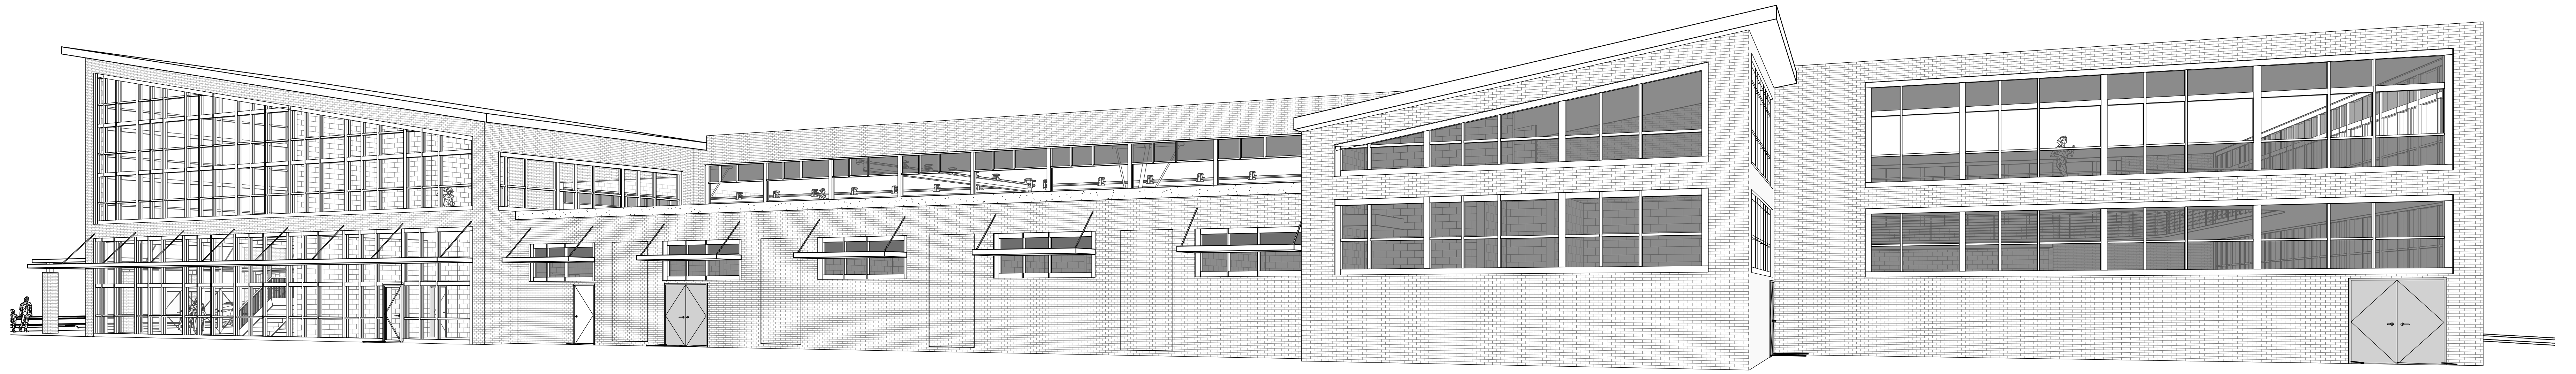

IVEY REDMON RECREATION CENTER

KERNERSVILLE, NC
SCHEMATIC SITE PLAN

PROJECT #2190904
DATE: 05.06.2020

TOWN OF KERNERSVILLE KERNERSVILLE RECREATION CENTER

GROUND FLOOR PLAN

TOWN OF KERNERSVILLE
KERNERSVILLE RECREATION CENTER

SECOND FLOOR
PLAN

Department Legend

- Administrative
- Community
- Fitness
- Support

Department Legend

- Community
- Fitness
- Support

TOWN OF KERNERSVILLE
KERNERSVILLE RECREATION CENTER

EXTERIOR 3D VIEWS

SCALE:

TOWN OF KERNERSVILLE KERNERSVILLE RECREATION CENTER

**TOWN OF KERNERSVILLE
KERNERSVILLE RECREATION CENTER**

AXON 2

SCALE: