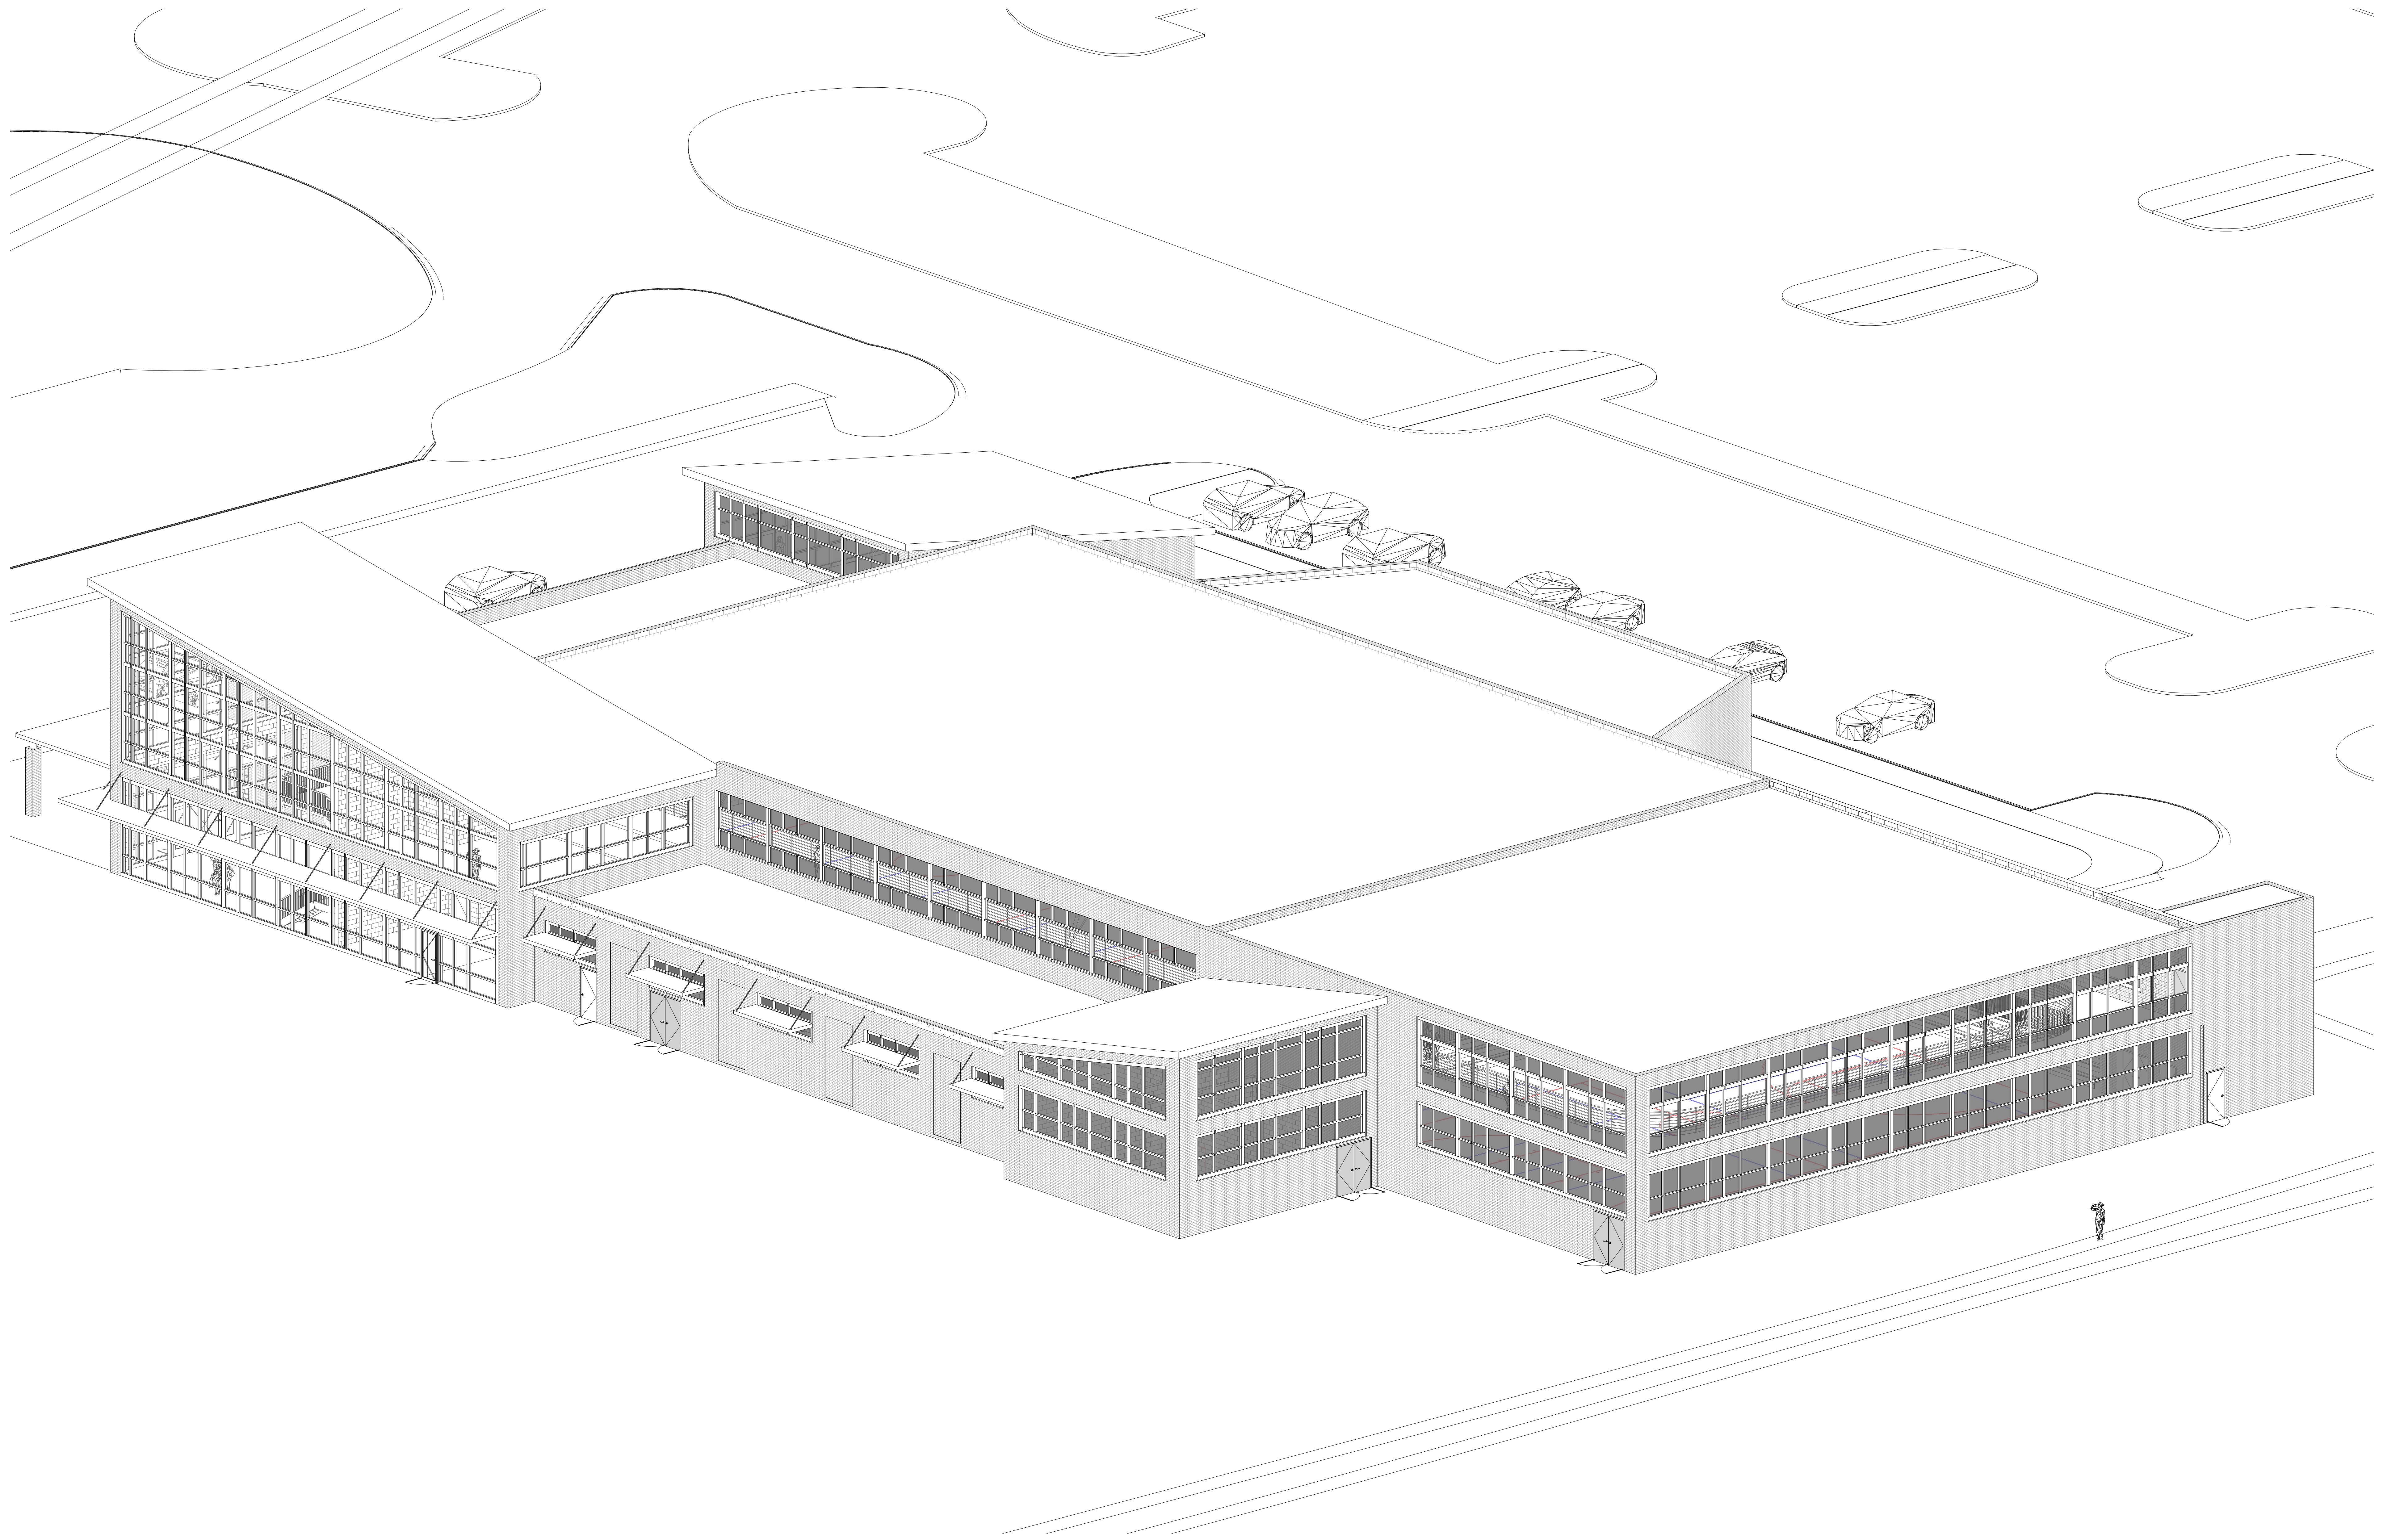

IVEY REDMON RECREATION CENTER

KERNERSVILLE, NC
SCHEMATIC SITE PLAN

PROJECT #2190904
DATE: 05.06.2020

TOWN OF KERNERSVILLE KERNERSVILLE RECREATION CENTER

GROUND FLOOR PLAN

TOWN OF KERNERSVILLE
KERNERSVILLE RECREATION CENTER

SECOND FLOOR
PLAN

Department Legend

- Administrative
- Community
- Fitness
- Support

Department Legend

- Community
- Fitness
- Support

TOWN OF KERNERSVILLE
KERNERSVILLE RECREATION CENTER

EXTERIOR 3D VIEWS

SCALE:

TOWN OF KERNERSVILLE KERNERSVILLE RECREATION CENTER

**TOWN OF KERNERSVILLE
KERNERSVILLE RECREATION CENTER**

AXON 2

SCALE: