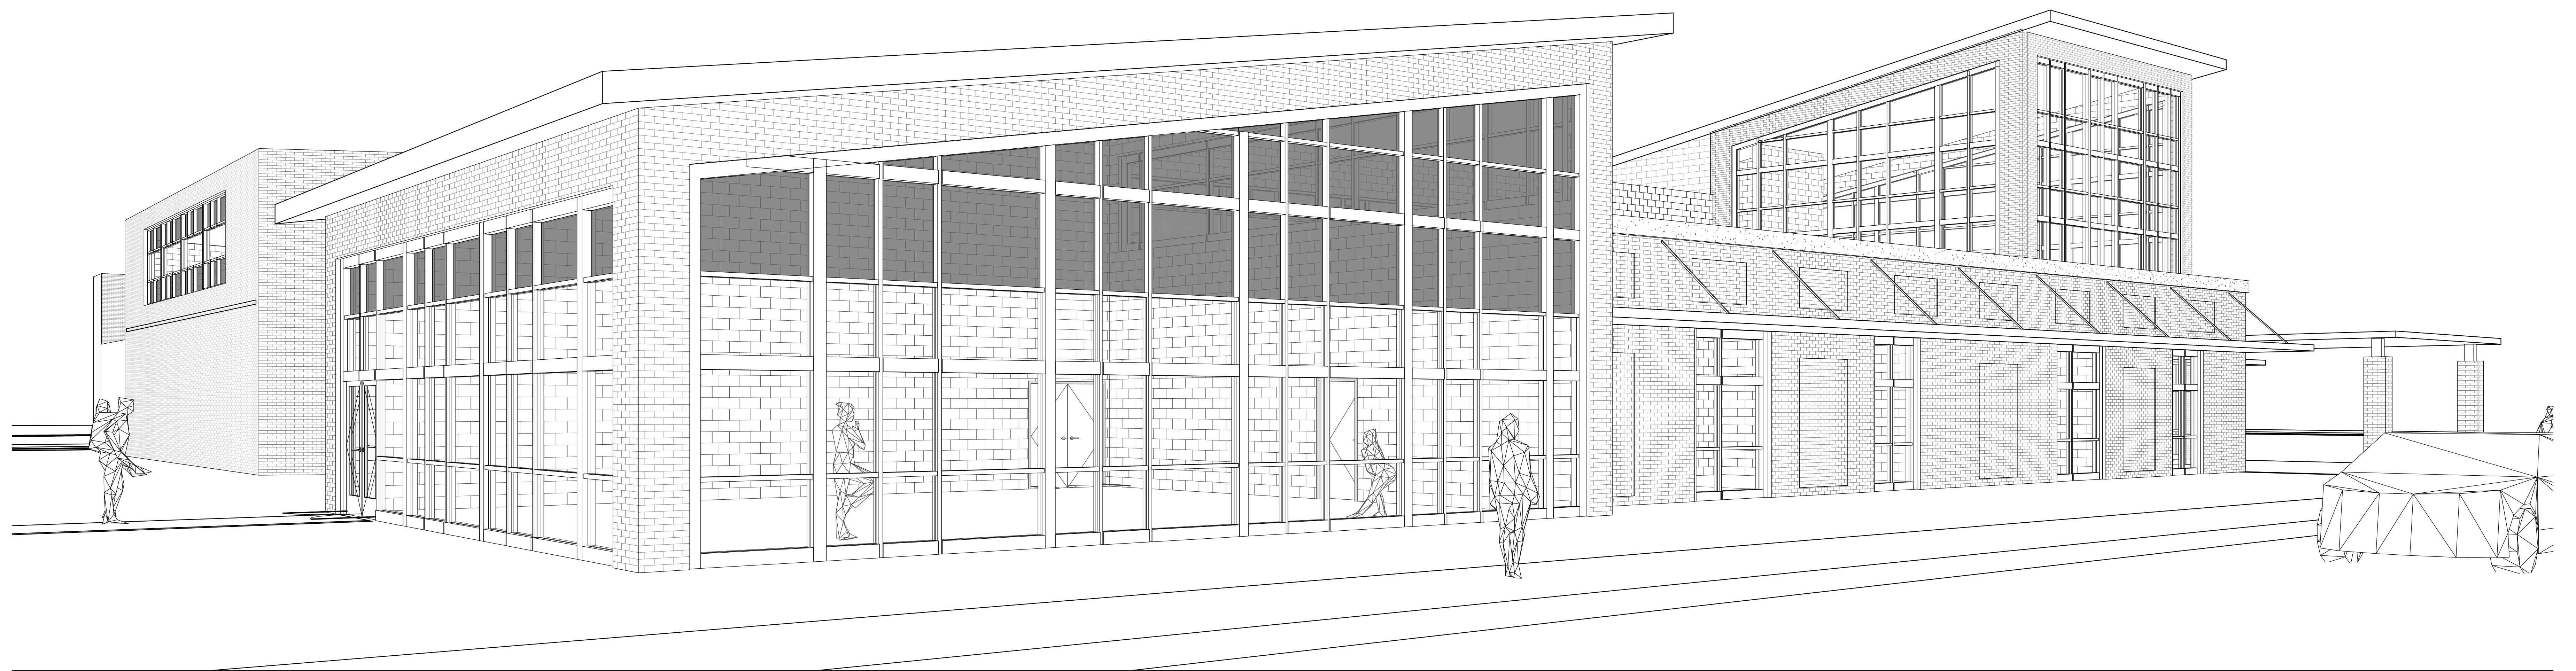

IVEY REDMON RECREATION CENTER

KERNERSVILLE, NC
SCHEMATIC SITE PLAN

PROJECT #2190904
DATE: 05.06.2020

TOWN OF KERNERSVILLE KERNERSVILLE RECREATION CENTER

GROUND FLOOR PLAN

TOWN OF KERNERSVILLE
KERNERSVILLE RECREATION CENTER

SECOND FLOOR
PLAN

Department Legend

- Administrative
- Community
- Fitness
- Support

Department Legend

- Community
- Fitness
- Support

TOWN OF KERNERSVILLE
KERNERSVILLE RECREATION CENTER

EXTERIOR 3D VIEWS

SCALE:

TOWN OF KERNERSVILLE KERNERSVILLE RECREATION CENTER

**TOWN OF KERNERSVILLE
KERNERSVILLE RECREATION CENTER**

AXON 2

SCALE: