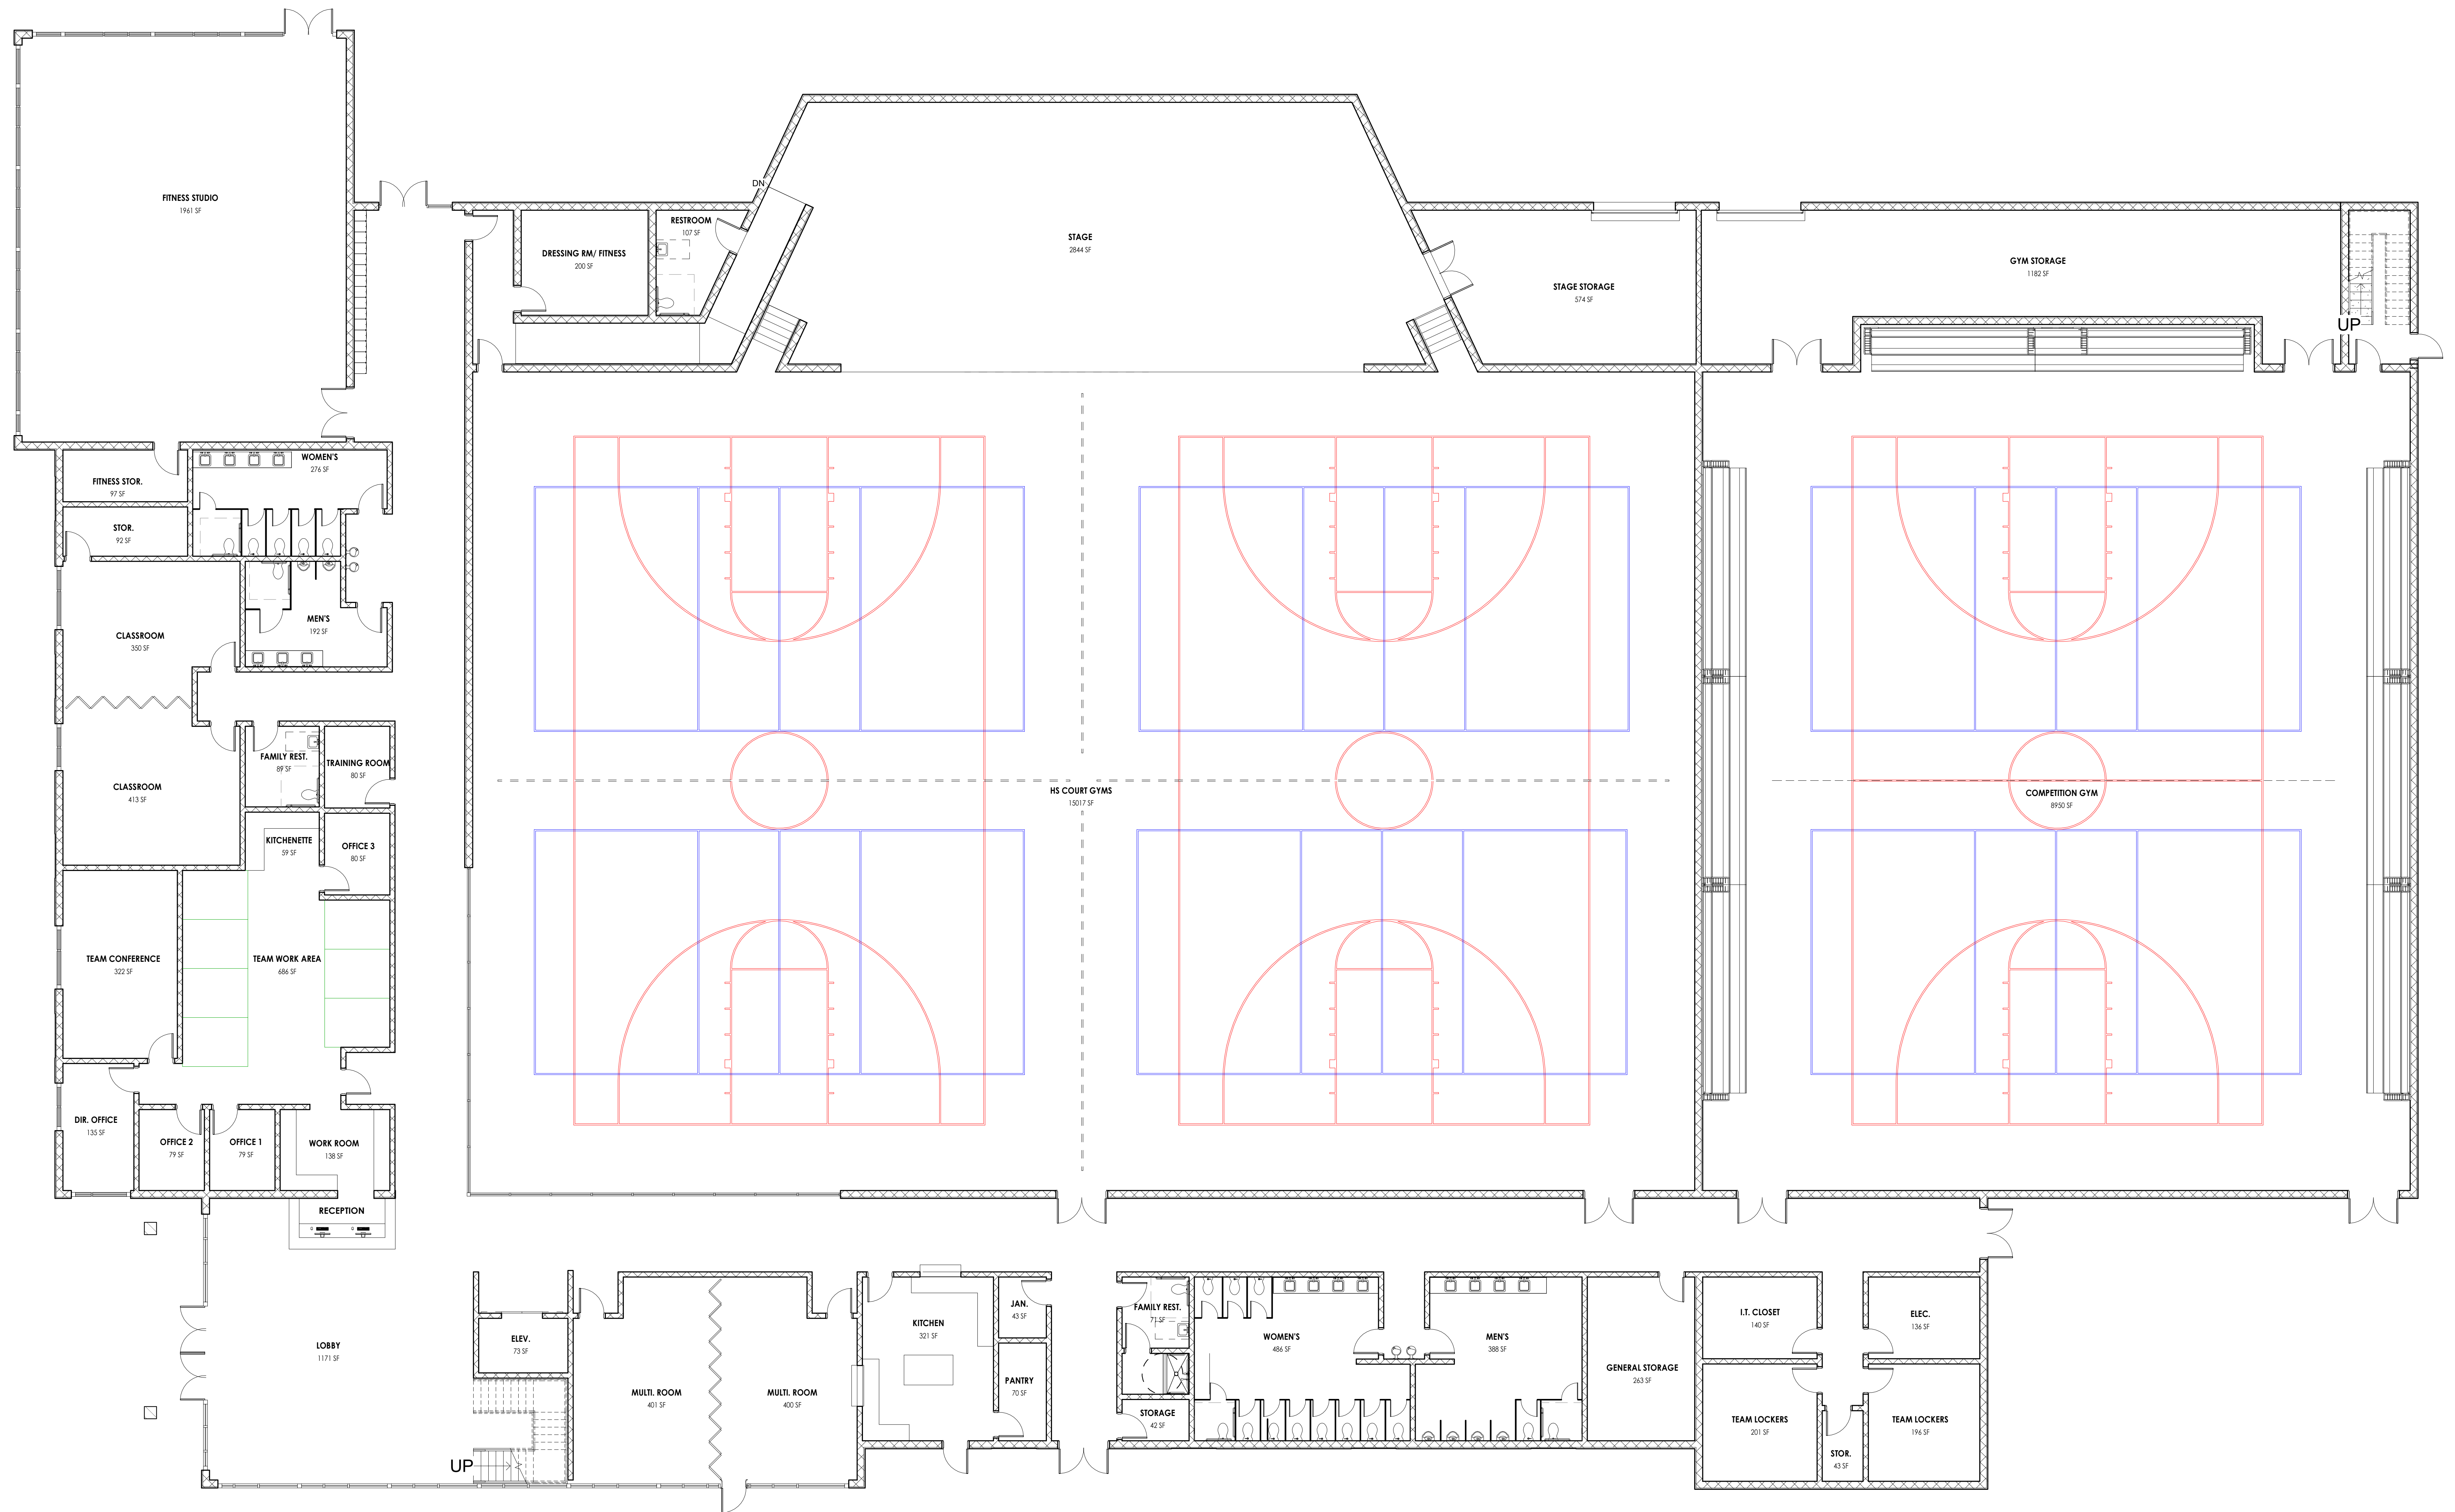

IVEY REDMON RECREATION CENTER

KERNERSVILLE, NC
SCHEMATIC SITE PLAN

PROJECT #2190904
DATE: 05.06.2020

TOWN OF KERNERSVILLE KERNERSVILLE RECREATION CENTER

GROUND FLOOR PLAN

TOWN OF KERNERSVILLE
KERNERSVILLE RECREATION CENTER

SECOND FLOOR
PLAN

Department Legend

- Administrative
- Community
- Fitness
- Support

Department Legend

- Community
- Fitness
- Support

TOWN OF KERNERSVILLE
KERNERSVILLE RECREATION CENTER

EXTERIOR 3D VIEWS

SCALE:

TOWN OF KERNERSVILLE KERNERSVILLE RECREATION CENTER

**TOWN OF KERNERSVILLE
KERNERSVILLE RECREATION CENTER**

AXON 2

SCALE: