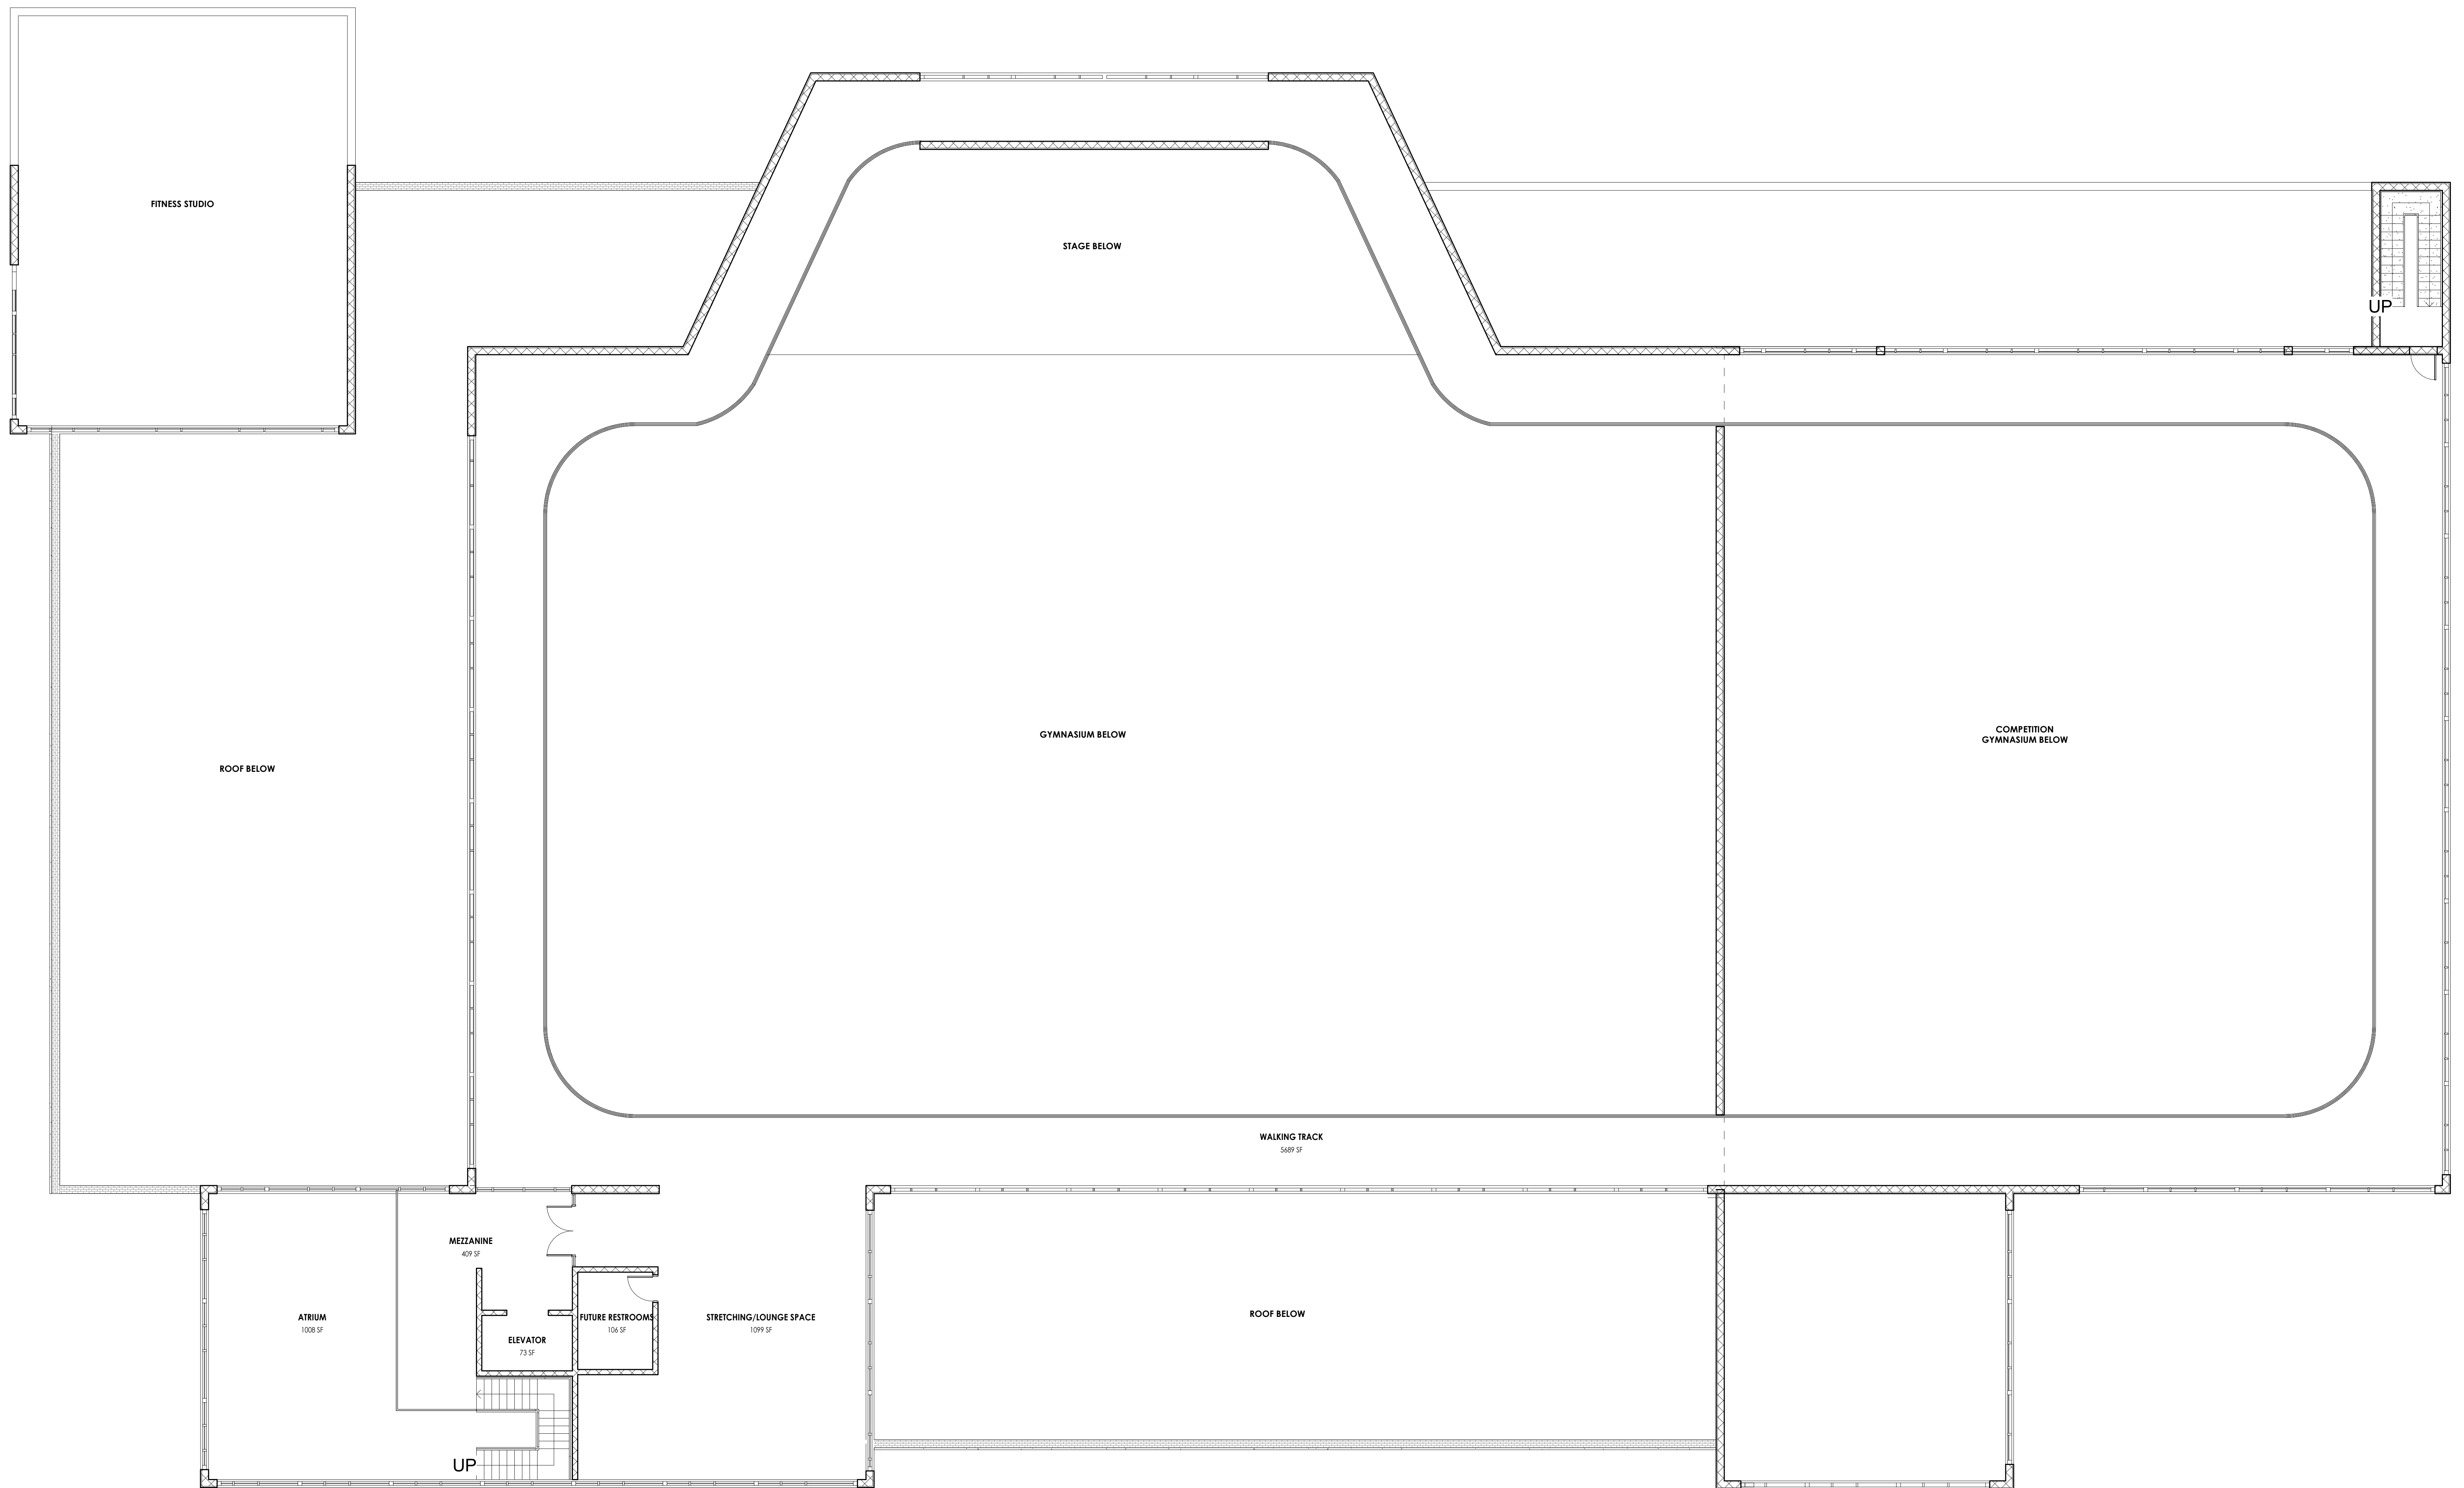

IVEY REDMON RECREATION CENTER

KERNERSVILLE, NC
SCHEMATIC SITE PLAN

PROJECT #2190904
DATE: 05.06.2020

TOWN OF KERNERSVILLE KERNERSVILLE RECREATION CENTER

GROUND FLOOR PLAN

TOWN OF KERNERSVILLE
KERNERSVILLE RECREATION CENTER

SECOND FLOOR
PLAN

Department Legend

- Administrative
- Community
- Fitness
- Support

Department Legend

- Community
- Fitness
- Support

TOWN OF KERNERSVILLE
KERNERSVILLE RECREATION CENTER

EXTERIOR 3D VIEWS

SCALE: