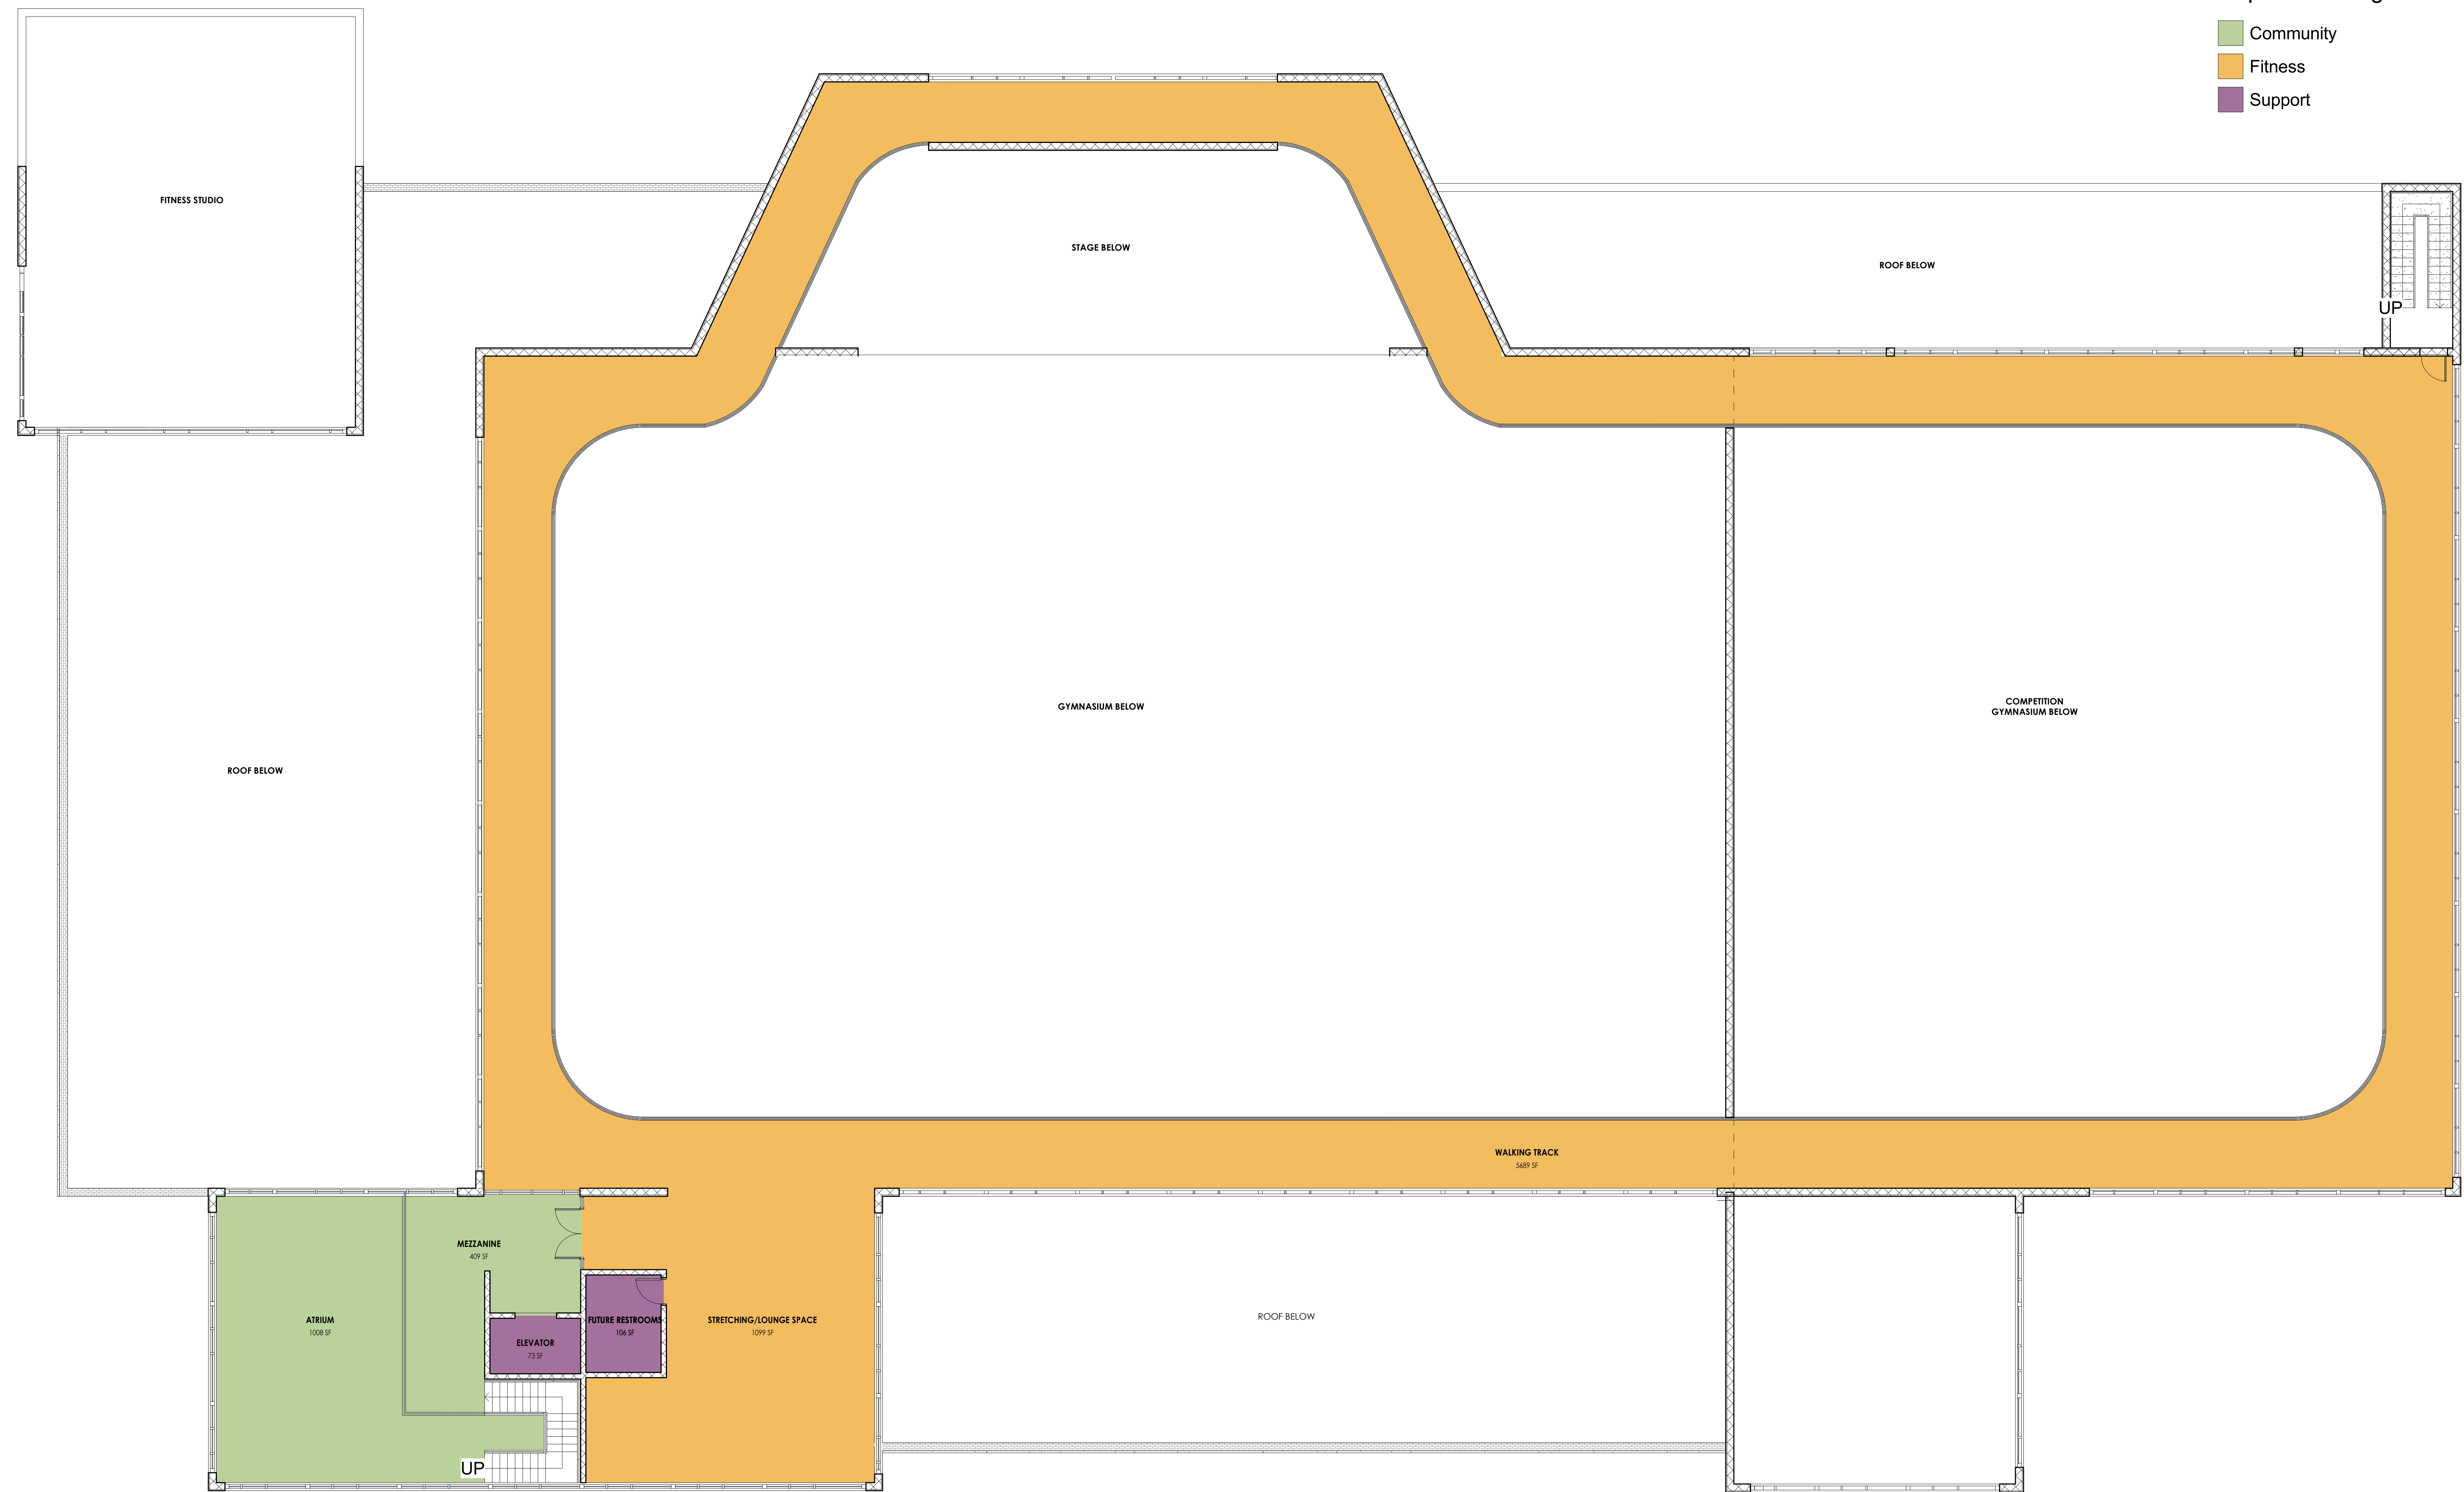

IVEY REDMON RECREATION CENTER

KERNERSVILLE, NC
SCHEMATIC SITE PLAN

PROJECT #2190904
DATE: 05.06.2020

TOWN OF KERNERSVILLE KERNERSVILLE RECREATION CENTER

GROUND FLOOR PLAN

TOWN OF KERNERSVILLE
KERNERSVILLE RECREATION CENTER

SECOND FLOOR
PLAN

Department Legend

- Administrative
- Community
- Fitness
- Support

Department Legend

- Community
- Fitness
- Support

TOWN OF KERNERSVILLE
KERNERSVILLE RECREATION CENTER

EXTERIOR 3D VIEWS

SCALE:

TOWN OF KERNERSVILLE KERNERSVILLE RECREATION CENTER

**TOWN OF KERNERSVILLE
KERNERSVILLE RECREATION CENTER**

AXON 2

SCALE: