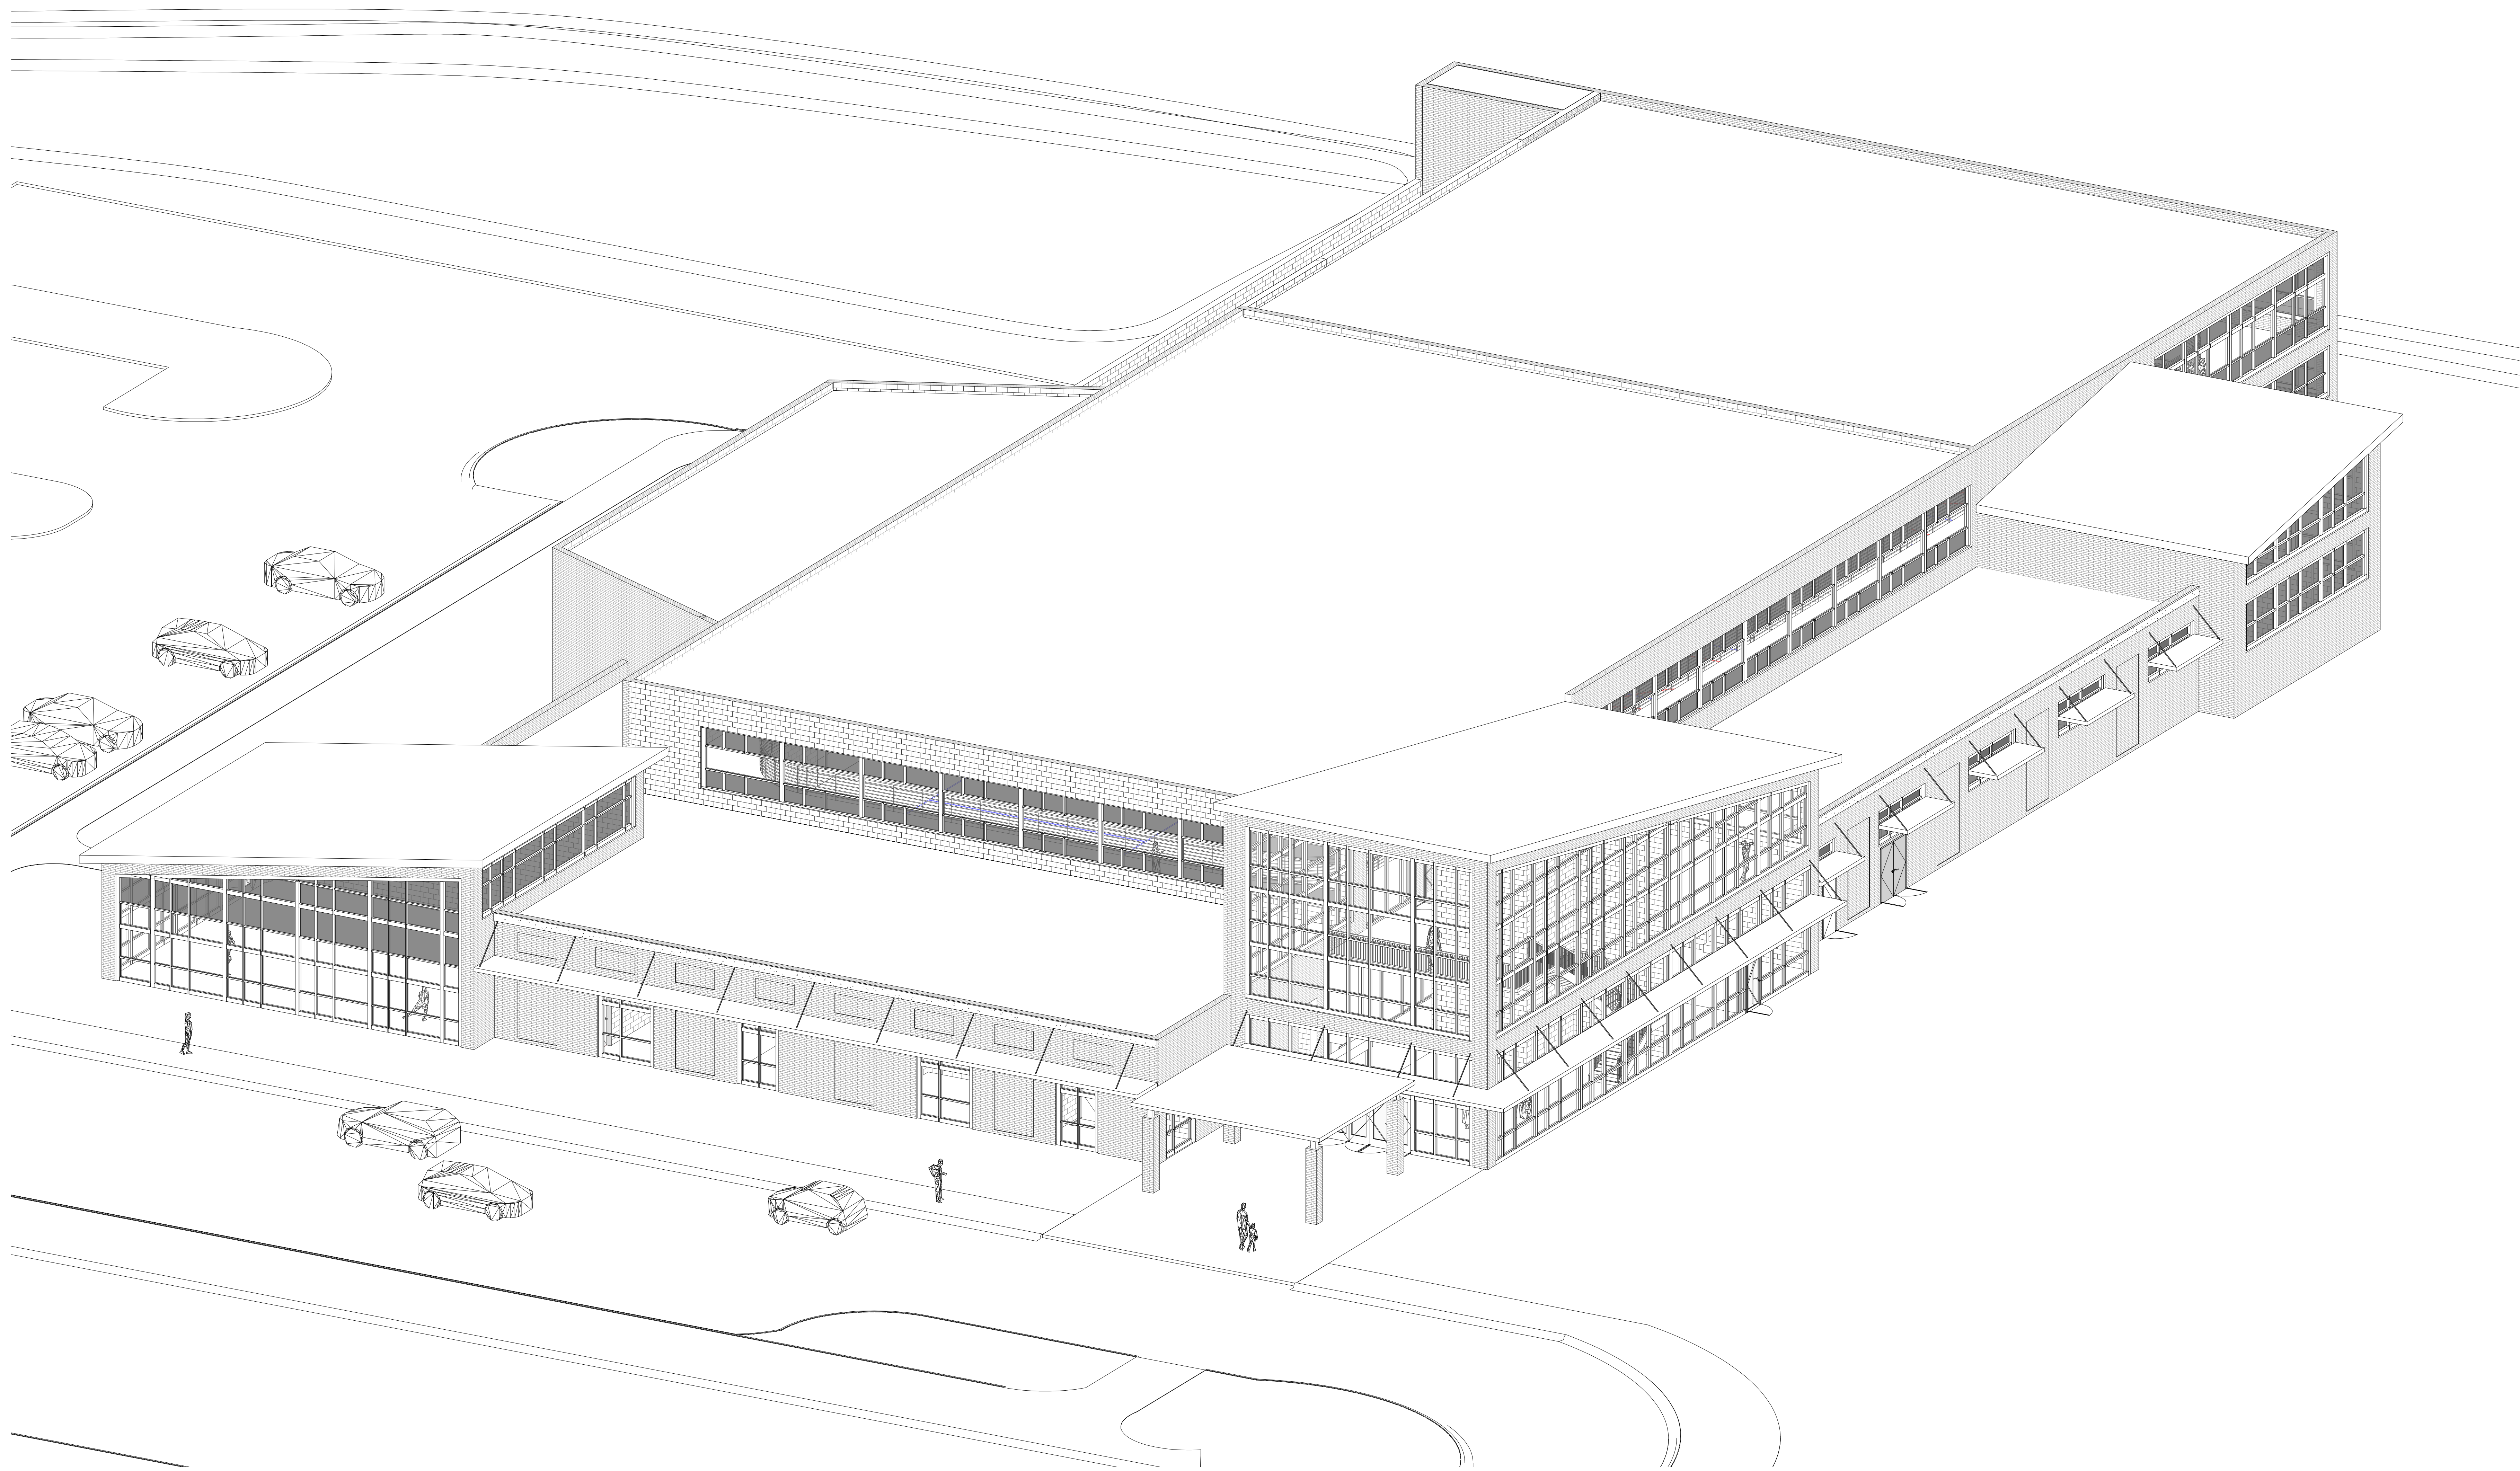

IVEY REDMON RECREATION CENTER

KERNERSVILLE, NC
SCHEMATIC SITE PLAN

PROJECT #2190904
DATE: 05.06.2020

TOWN OF KERNERSVILLE KERNERSVILLE RECREATION CENTER

GROUND FLOOR PLAN

TOWN OF KERNERSVILLE
KERNERSVILLE RECREATION CENTER

SECOND FLOOR
PLAN

Department Legend

- Administrative
- Community
- Fitness
- Support

Department Legend

- Community
- Fitness
- Support

TOWN OF KERNERSVILLE
KERNERSVILLE RECREATION CENTER

EXTERIOR 3D VIEWS

SCALE:

TOWN OF KERNERSVILLE KERNERSVILLE RECREATION CENTER

**TOWN OF KERNERSVILLE
KERNERSVILLE RECREATION CENTER**

AXON 2

SCALE: