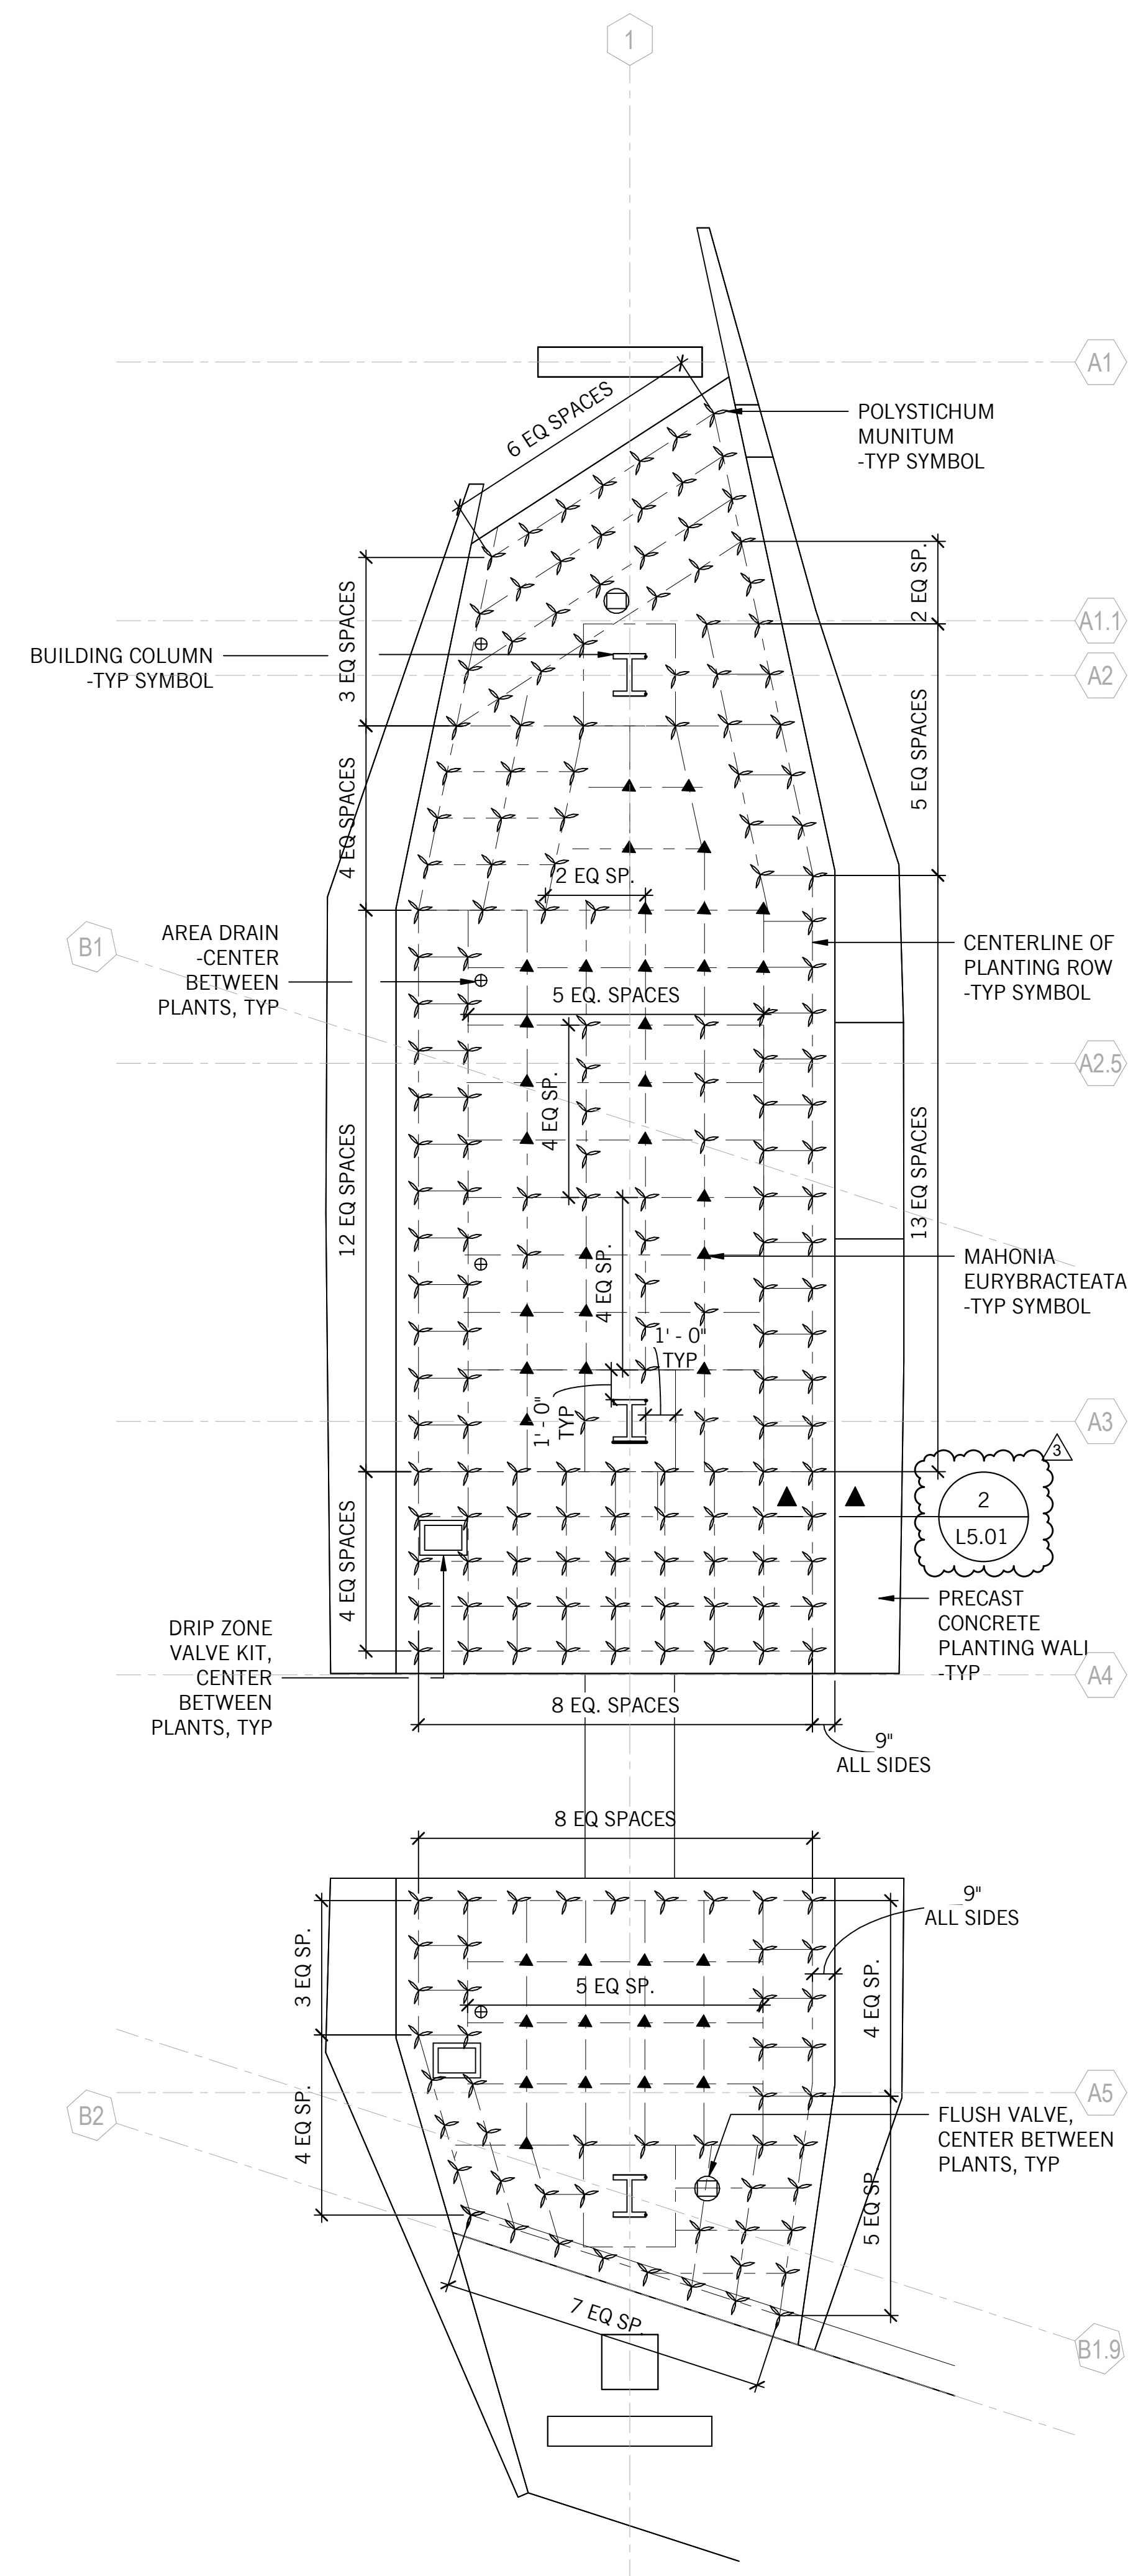

PLANT LEGEND

SYM	PLANT SPECIES	SYM	PLANT SPECIES	SYM	PLANT SPECIES	SYM	PLANT SPECIES
◆	CHONDROPETALUM TECTORUM 5 GALLON	▲	MAHONIA EURYBRACTEATA 5 GALLON	■	MYOPORUM PARVIFOLIUM 'FINE LEAF' 1 GALLON	✦	POLYSTICHUM MUNITUM 5 GALLON
■	LOMANDRA LONGIFOLIA 'BREEZE' 1 GALLON	□	MUHLENBERGIA DUBIA 1 GALLON	▲	OPHIPOGON JAPONICUS 1 GALLON	△	SALVIA 'LOVE AND WISHES' 1 GALLON
×	HESPERALOE PARVIFLORA 'PINK PARADE' 1 GALLON	☼	MUHLENBERGIA RIGENS 1 GALLON	●	OPUNTIA SANTA-RITA TUBAC 5 GALLON	⊙	YUCCA RUPICOLA 5 GALLON

3 PLANTING LAYOUT @ BUILDING ENTRY
SCALE: 1/4" = 1'-0"

2 PLANTING LAYOUT @ BIOTREATMENT AREA
SCALE: 1/4" = 1'-0"

1 PLANTING LAYOUT @ ESTUARY GARDEN
SCALE: 1/4" = 1'-0"