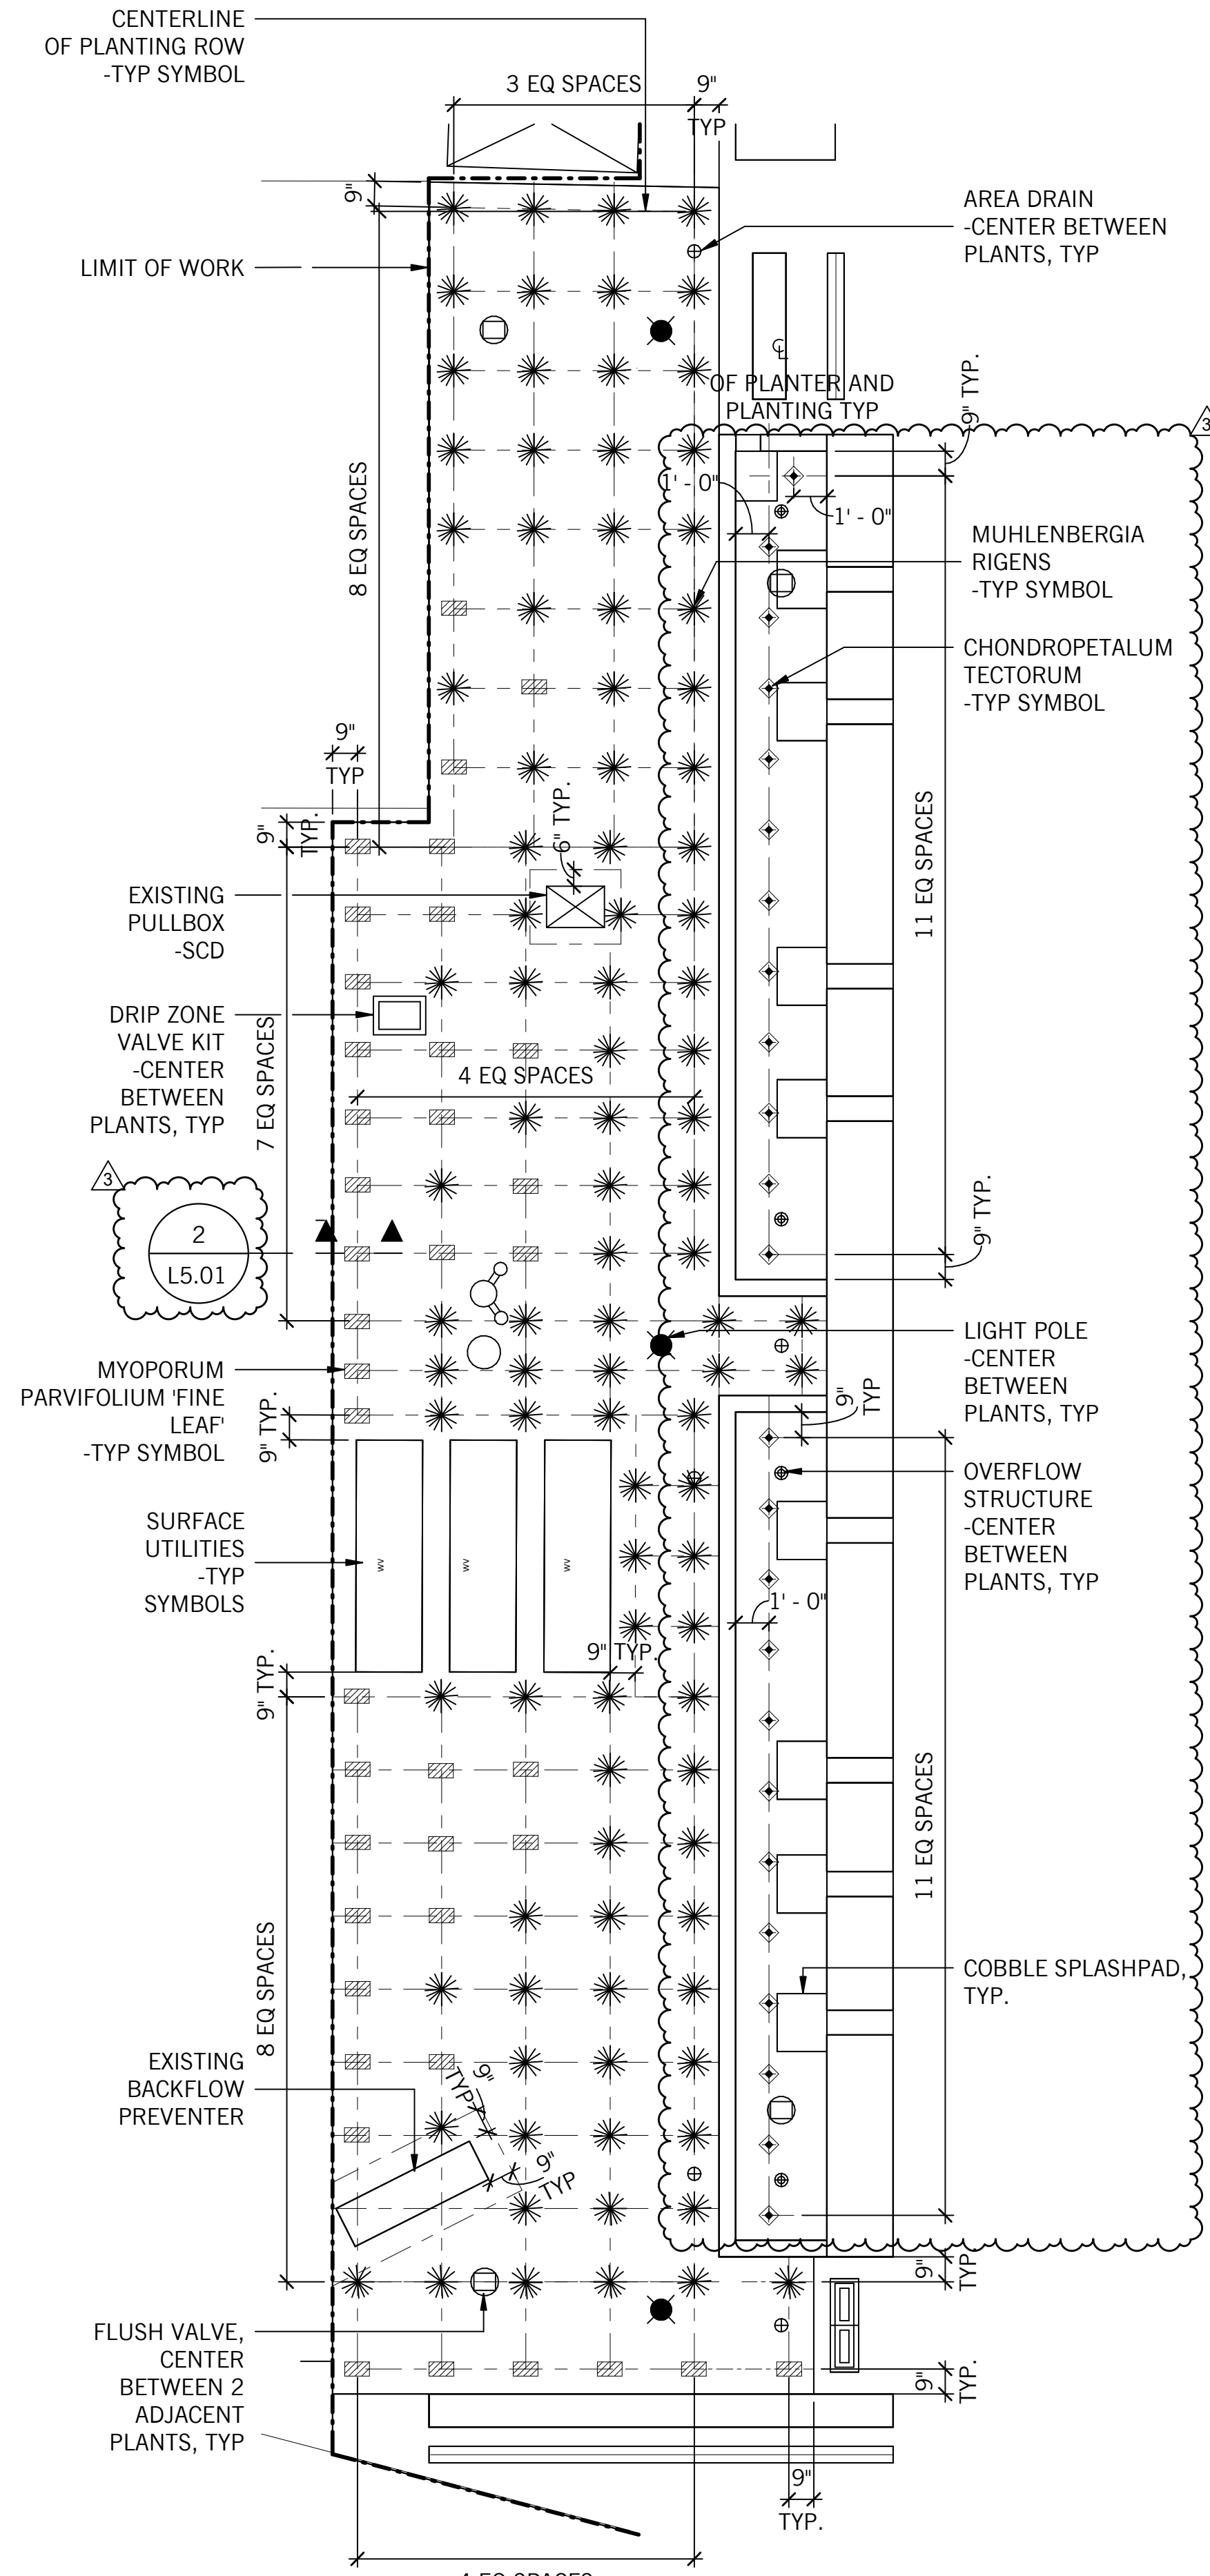

PLANT LEGEND

SYM	PLANT SPECIES	SYM	PLANT SPECIES	SYM	PLANT SPECIES	SYM	PLANT SPECIES
◆	CHONDROPETALUM TECTORUM 5 GALLON	▲	MAHONIA EURYBRACTEATA 5 GALLON	■	MYOPORUM PARVIFOLIUM 'FINE LEAF' 1 GALLON	✦	POLYSTICHUM MUNITUM 5 GALLON
■	LOMANDRA LONGIFOLIA 'BREEZE' 1 GALLON	□	MUHLENBERGIA DUBIA 1 GALLON	▲	OPHIPOGON JAPONICUS 1 GALLON	△	SALVIA 'LOVE AND WISHES' 1 GALLON
×	HESPERALOE PARVIFLORA 'PINK PARADE' 1 GALLON	☼	MUHLENBERGIA RIGENS 1 GALLON	●	OPUNTIA SANTA-RITA TUBAC 5 GALLON	⊙	YUCCA RUPICOLA 5 GALLON

3 PLANTING LAYOUT @ BUILDING ENTRY
SCALE: 1/4" = 1'-0"

2 PLANTING LAYOUT @ BIOTREATMENT AREA
SCALE: 1/4" = 1'-0"

1 PLANTING LAYOUT @ ESTUARY GARDEN
SCALE: 1/4" = 1'-0"