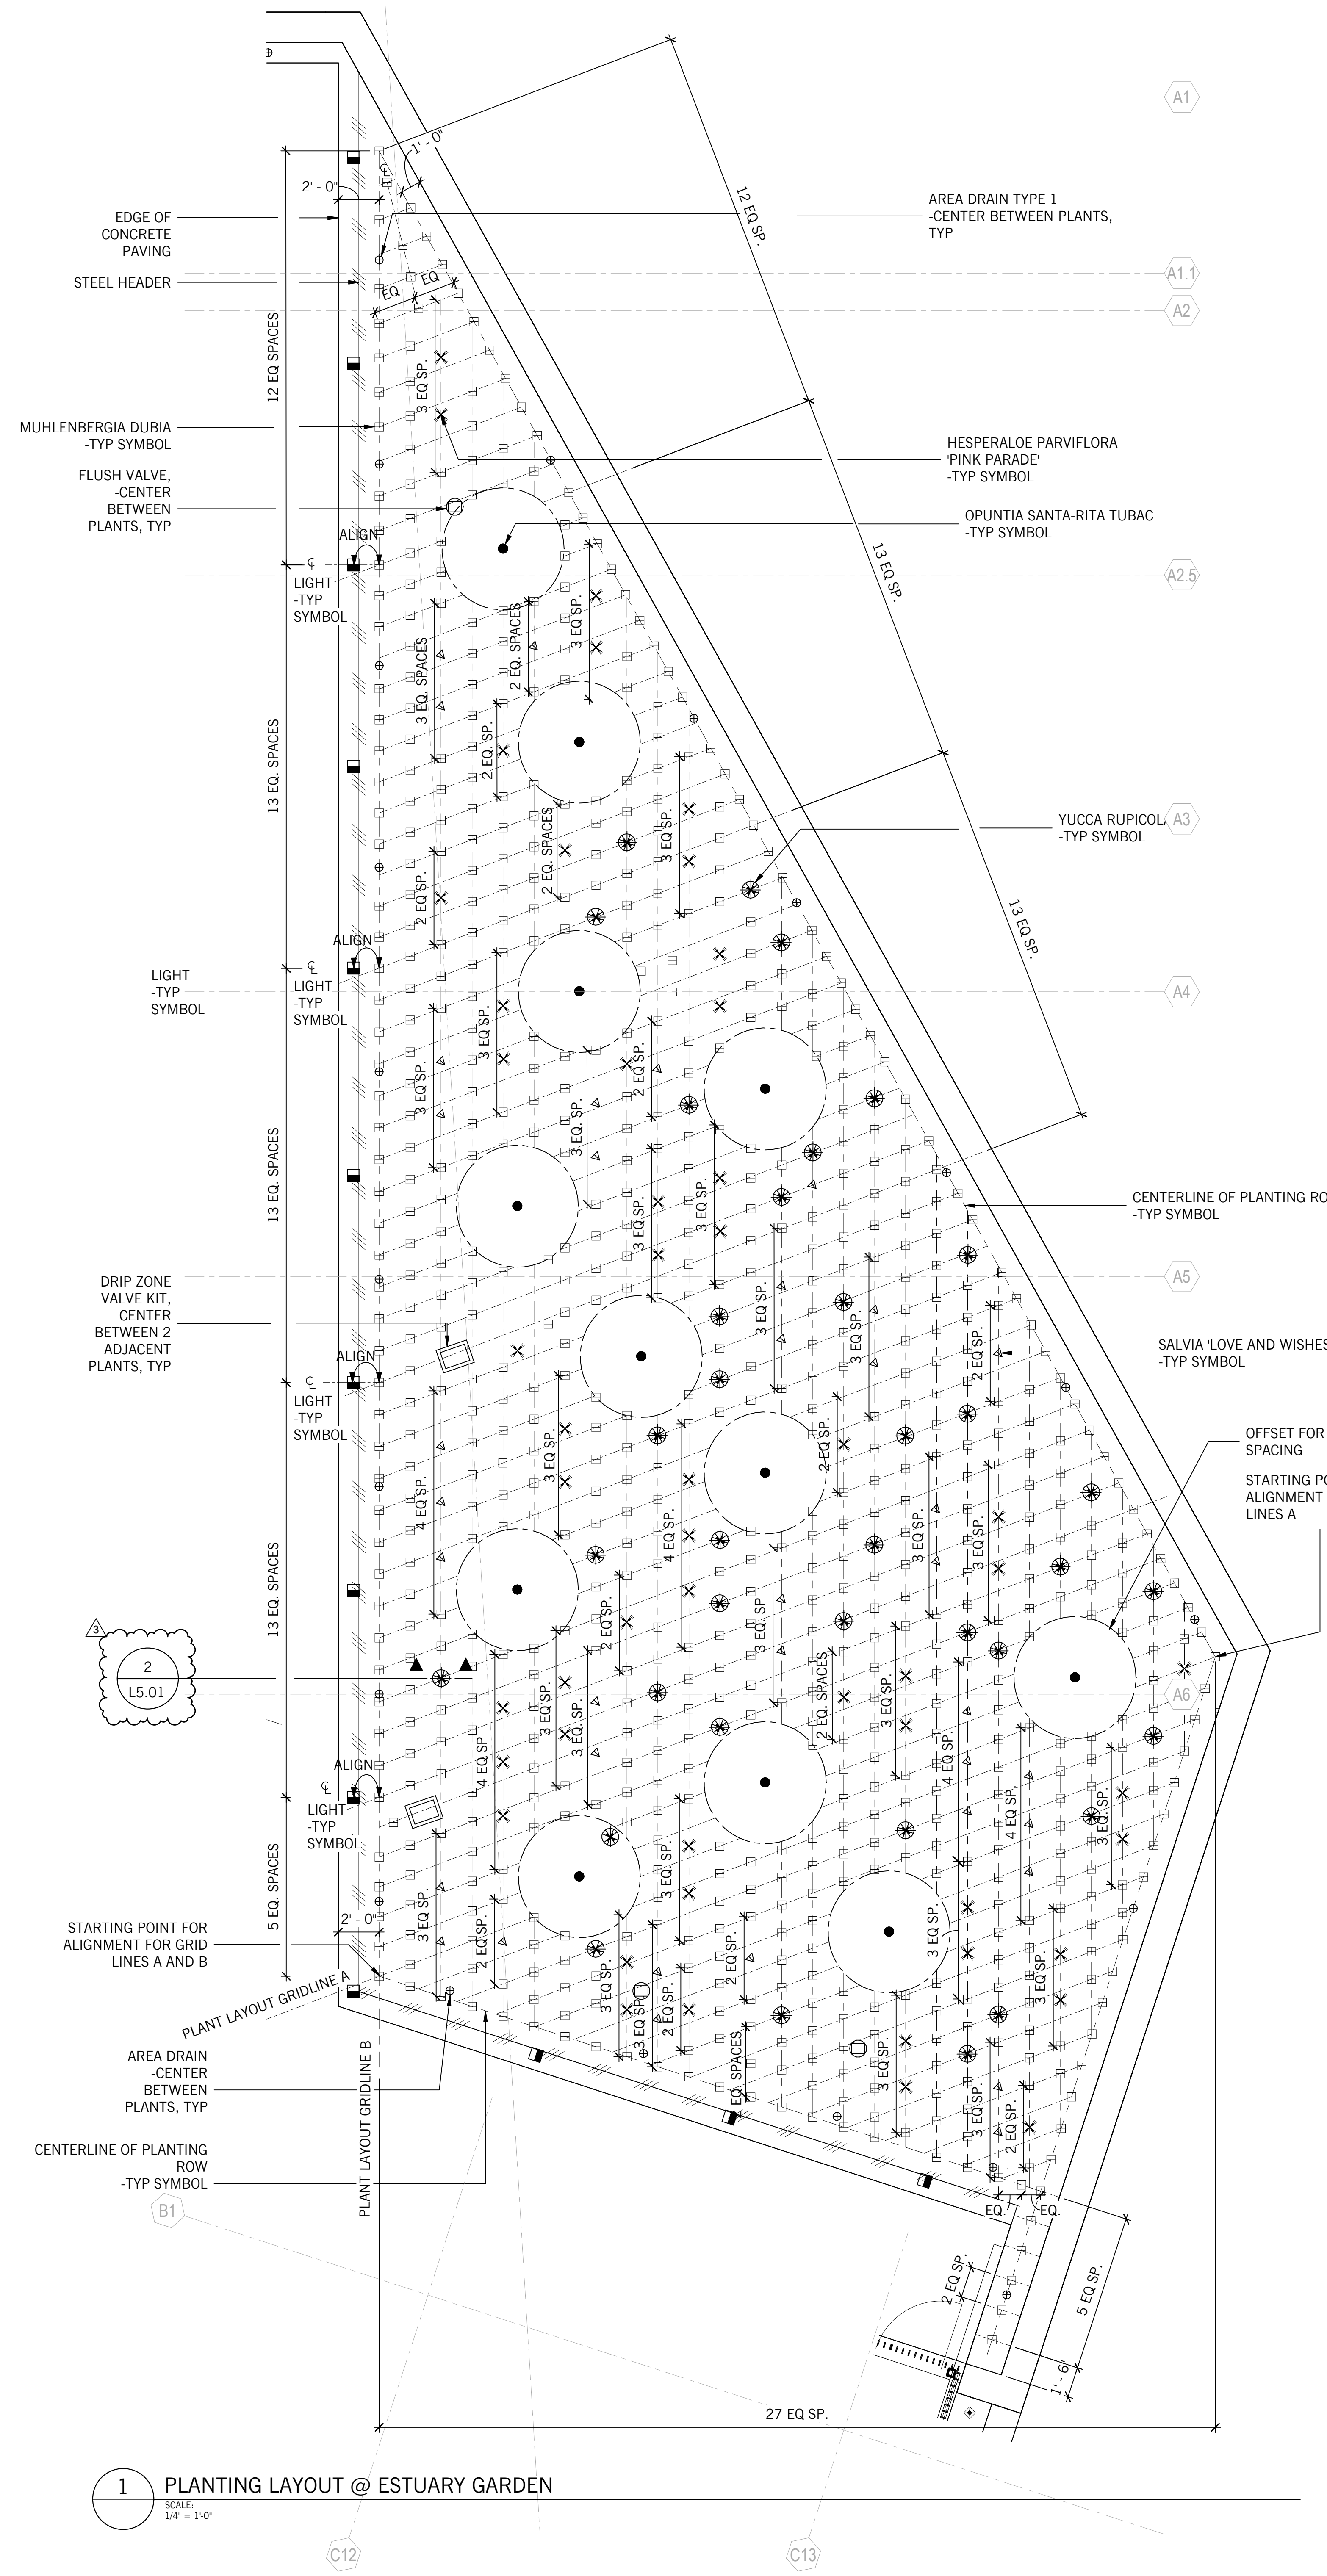

PLANT LEGEND

SYM	PLANT SPECIES	SYM	PLANT SPECIES	SYM	PLANT SPECIES	SYM	PLANT SPECIES
◆	CHONDROPETALUM TECTORUM 5 GALLON	▲	MAHONIA EURYBRACTEATA 5 GALLON	■	MYOPORUM PARVIFOLIUM 'FINE LEAF' 1 GALLON	✦	POLYSTICHUM MUNITUM 5 GALLON
■	LOMANDRA LONGIFOLIA 'BREEZE' 1 GALLON	□	MUHLENBERGIA DUBIA 1 GALLON	▲	OPHIPOGON JAPONICUS 1 GALLON	△	SALVIA 'LOVE AND WISHES' 1 GALLON
×	HESPERALOE PARVIFLORA 'PINK PARADE' 1 GALLON	☼	MUHLENBERGIA RIGENS 1 GALLON	●	OPUNTIA SANTA-RITA TUBAC 5 GALLON	⊙	YUCCA RUPICOLA 5 GALLON

3 PLANTING LAYOUT @ BUILDING ENTRY
SCALE: 1/4" = 1'-0"

2 PLANTING LAYOUT @ BIOTREATMENT AREA
SCALE: 1/4" = 1'-0"

1 PLANTING LAYOUT @ ESTUARY GARDEN
SCALE: 1/4" = 1'-0"