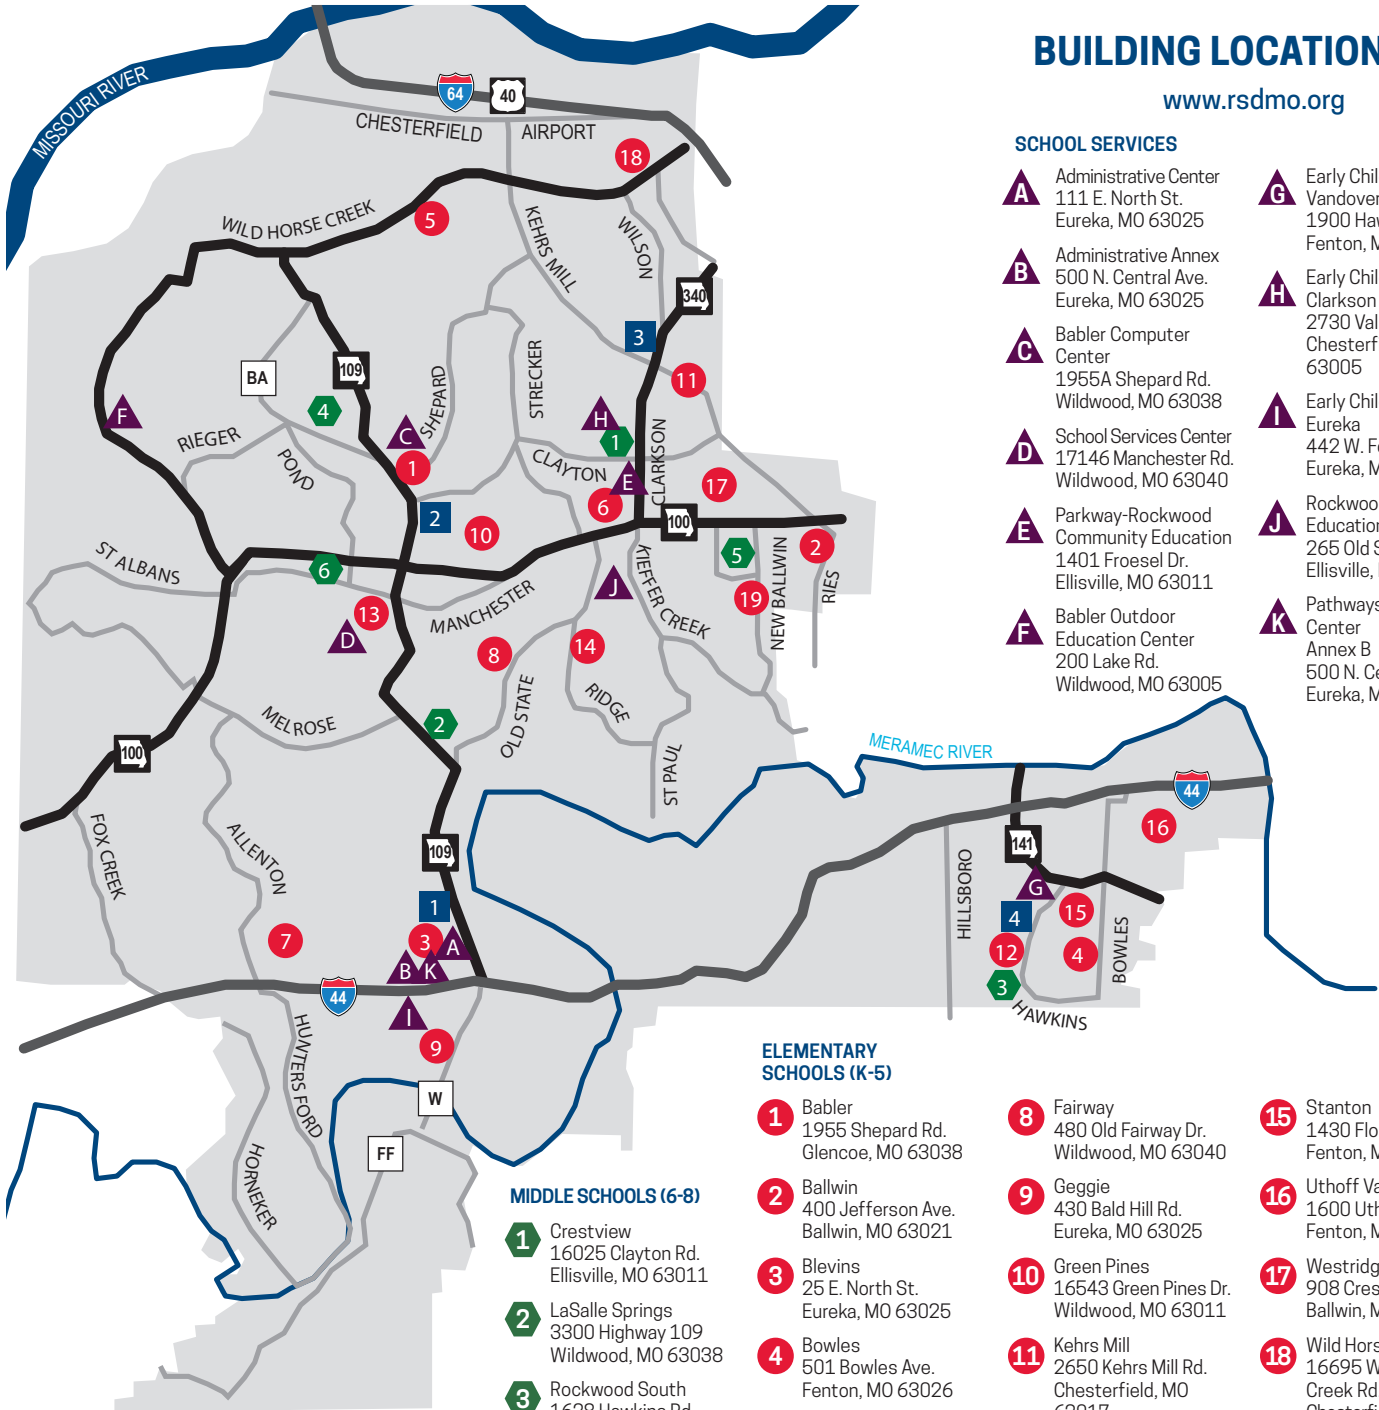

ROCKWOOD SCHOOL DISTRICT

BUILDING LOCATION MAP

www.rsdmo.org

SCHOOL SERVICES

- | | |
|----------------------------------------------------------------------------------------------|-----------------------------------------------------------------------------------------------|
| A Administrative Center
111 E. North St.
Eureka, MO 63025 | G Early Childhood -
Vandover
1900 Hawkins Rd.
Fenton, MO 63026 |
| B Administrative Annex
500 N. Central Ave.
Eureka, MO 63025 | H Early Childhood -
Clarkson Valley
2730 Valley Rd.
Chesterfield, MO
63005 |
| C Babler Computer
Center
1955A Shepard Rd.
Wildwood, MO 63038 | I Early Childhood -
Eureka
442 W. Fourth St.
Eureka, MO 63025 |
| D School Services Center
17146 Manchester Rd.
Wildwood, MO 63040 | J Rockwood Gifted
Education
265 Old State Rd.
Ellisville, MO 63021 |
| E Parkway-Rockwood
Community Education
1401 Froesel Dr.
Ellisville, MO 63011 | K Pathways Wellness
Center
Annex B
500 N. Central Ave.
Eureka, MO 63025 |
| F Babler Outdoor
Education Center
200 Lake Rd.
Wildwood, MO 63005 | |

HIGH SCHOOLS (9-12)

- | | |
|---------------------------------------------------------------|----------------------------------------------------------------------|
| 1 Eureka
4525 Highway 109
Eureka, MO 63025 | 3 Marquette
2351 Clarkson Rd.
Chesterfield, MO
63017 |
| 2 Lafayette
17050 Clayton Rd.
Wildwood, MO 63011 | 4 Rockwood Summit
1780 Hawkins Rd.
Fenton, MO 63026 |