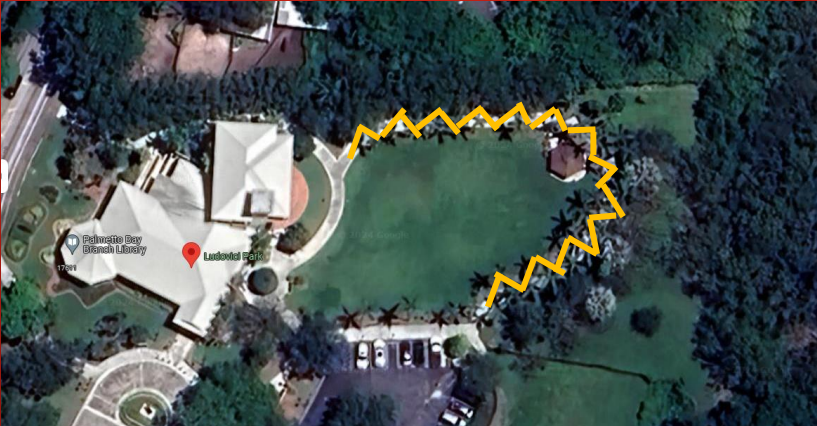

3. Lawn & Amphitheater Trees

4. Walkway String Lights

- String lights to be hung over walkway

4. Walkway String Lights

5. Christmas Tree

Minimum 12' Christmas Tree:

- Tree to be located in the amphitheater
- Tree to feature an array of ornaments and ribbon, tree topper, and white LED lights

5. Christmas Tree

6. Ground Displays

- Ground displays to be installed throughout the exterior of the lawn area

6. Ground Displays