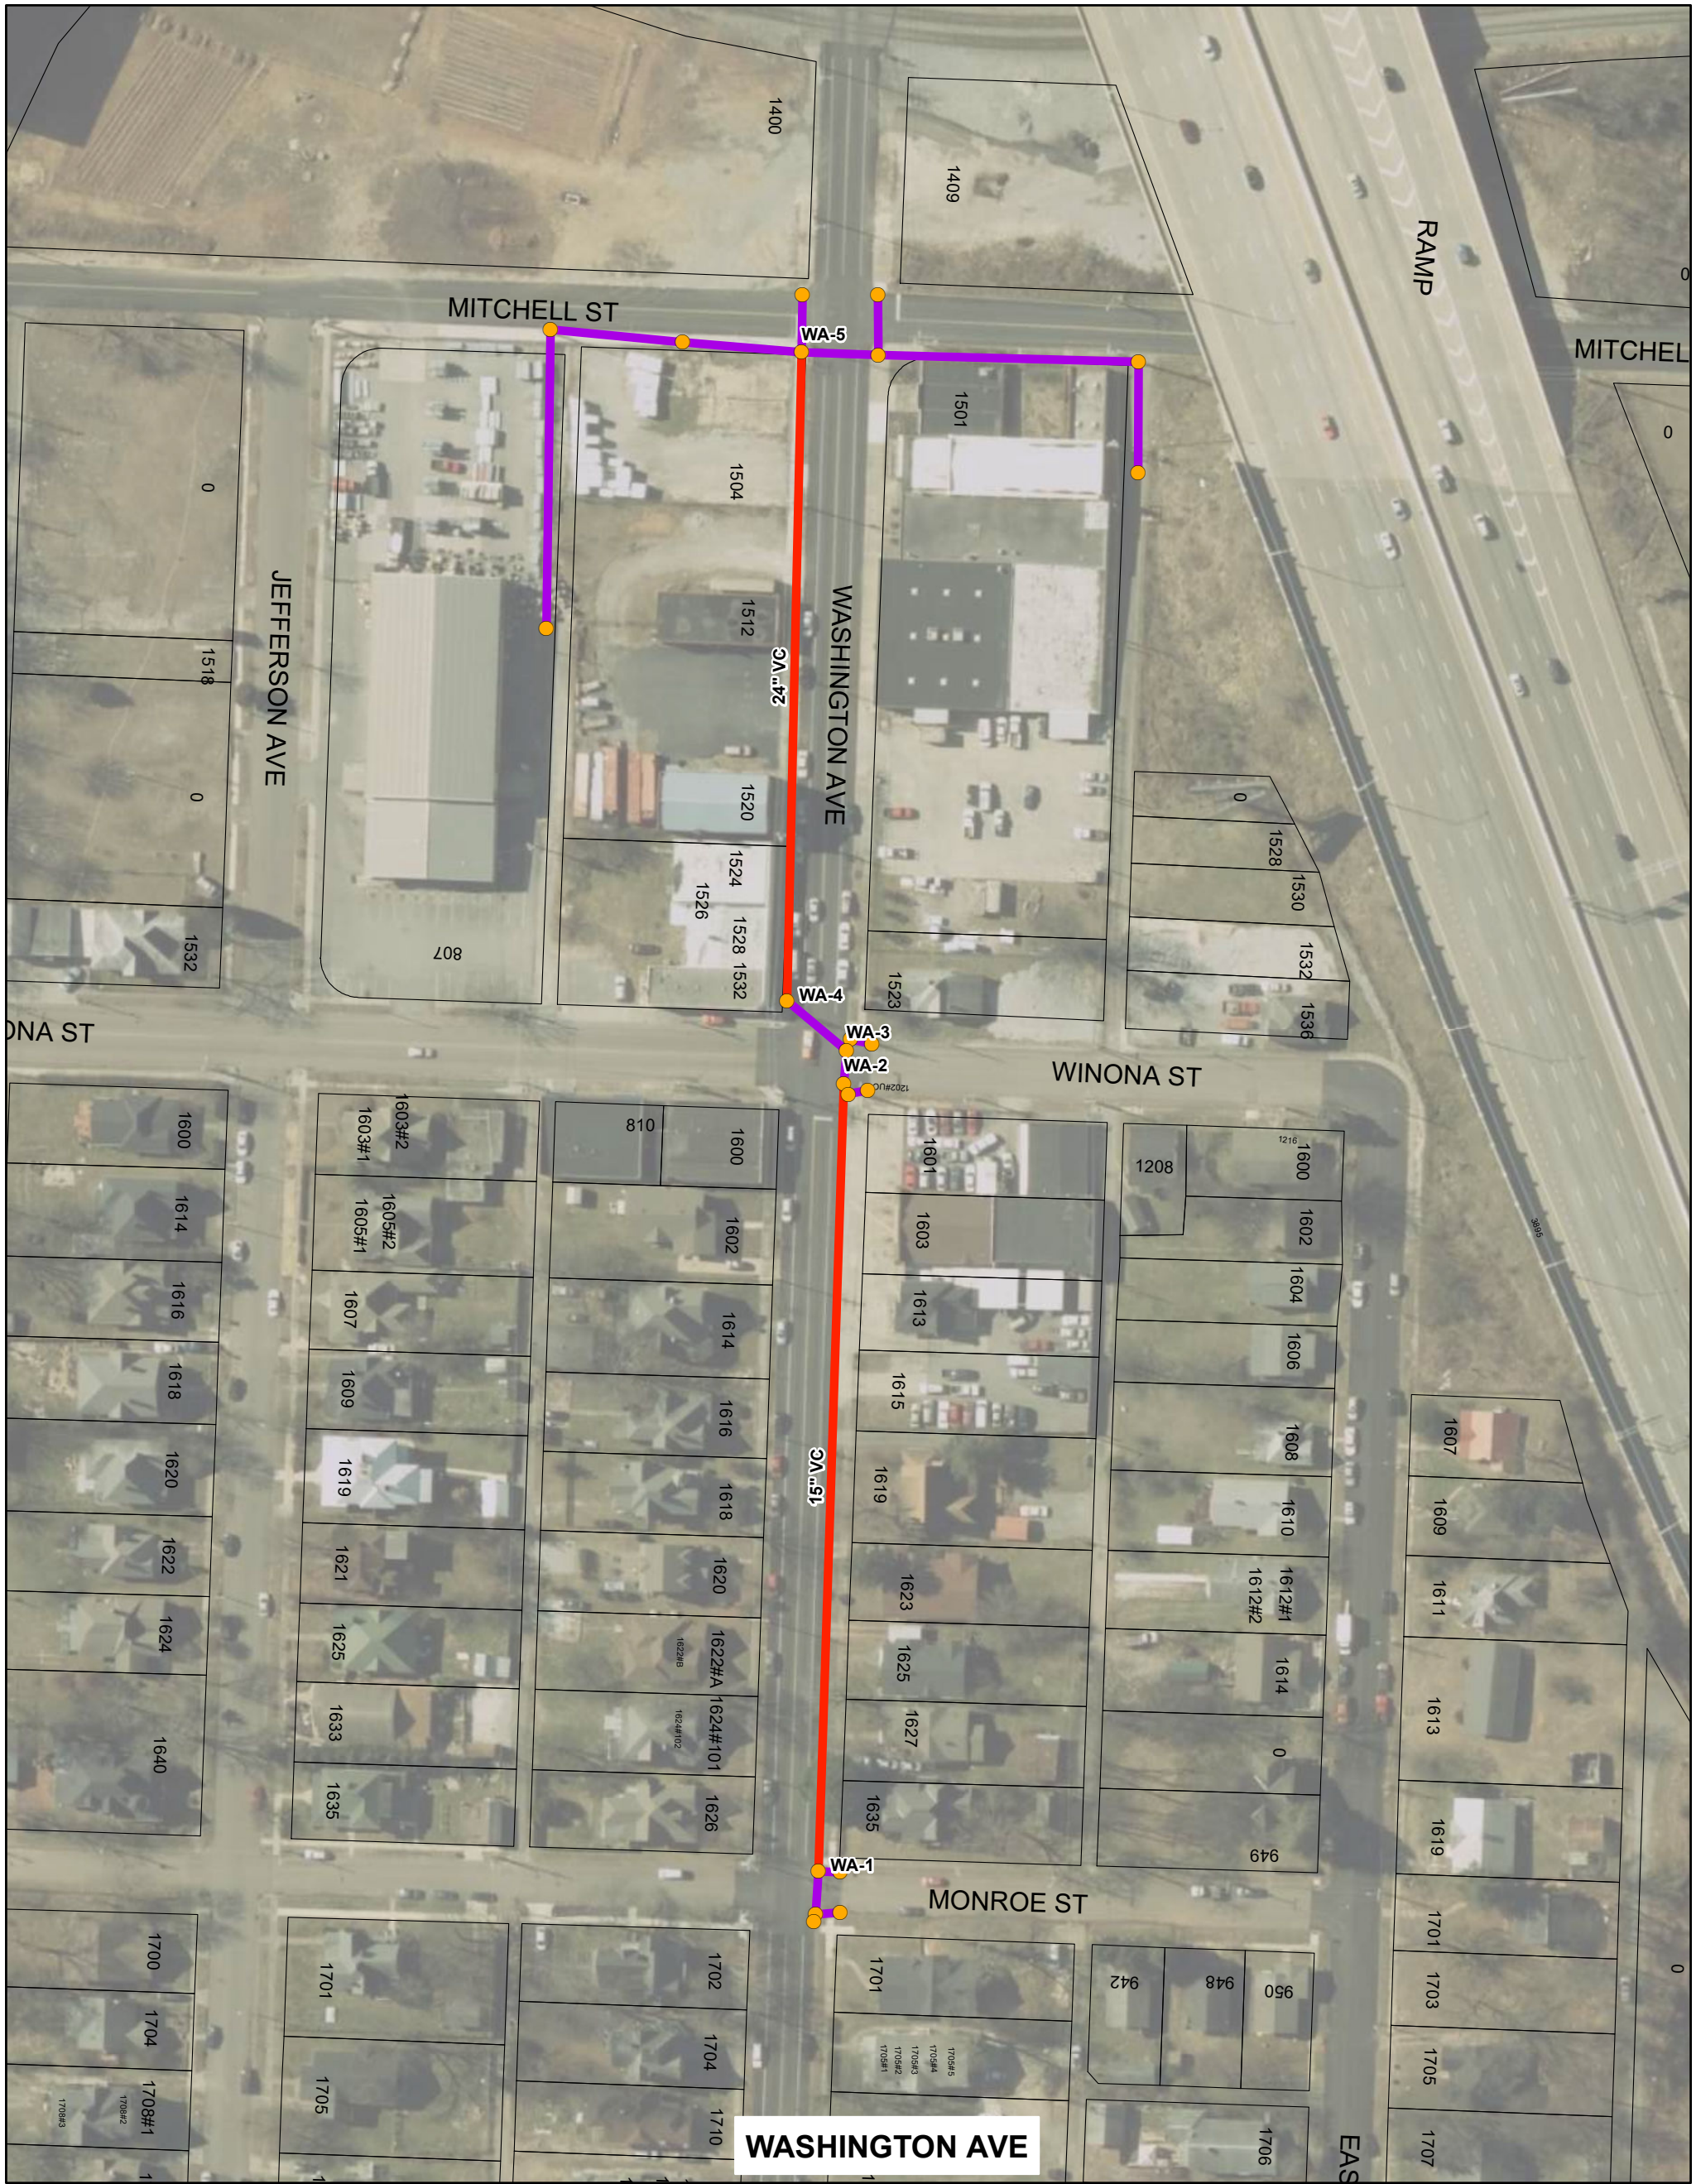

Legend

- Storm Structures
- Mainline CIPP
- Mainline No Work
- Parcels

2018 Cured-In-Place Pipe (CIPP) Project
Knoxville, TN

FOR:
 City of Knoxville

 6515 Nightingale Lane, Knoxville, Tennessee 37909
 P: 865-970-003 F: 865-381-2429

UPPINGHAM DRIVE

Legend	
	Storm Structures
	Mainline CIPP
	Mainline No Work
	Parcels

**2018 Cured-In-Place Pipe (CIPP) Project
Knoxville, TN**

FOR:
City of Knoxville

 6515 Nightingale Lane, Knoxville, Tennessee 37909
 P: 865-970-003 F: 865-381-2429

Legend

- Storm Structures
- Mainline CIPP
- Mainline No Work
- Parcels

**2018 Cured-In-Place Pipe (CIPP) Project
Knoxville, TN**

FOR:
City of Knoxville

 6515 Nightingale Lane, Knoxville, Tennessee 37909
 P: 865-970-003 F: 865-381-2429