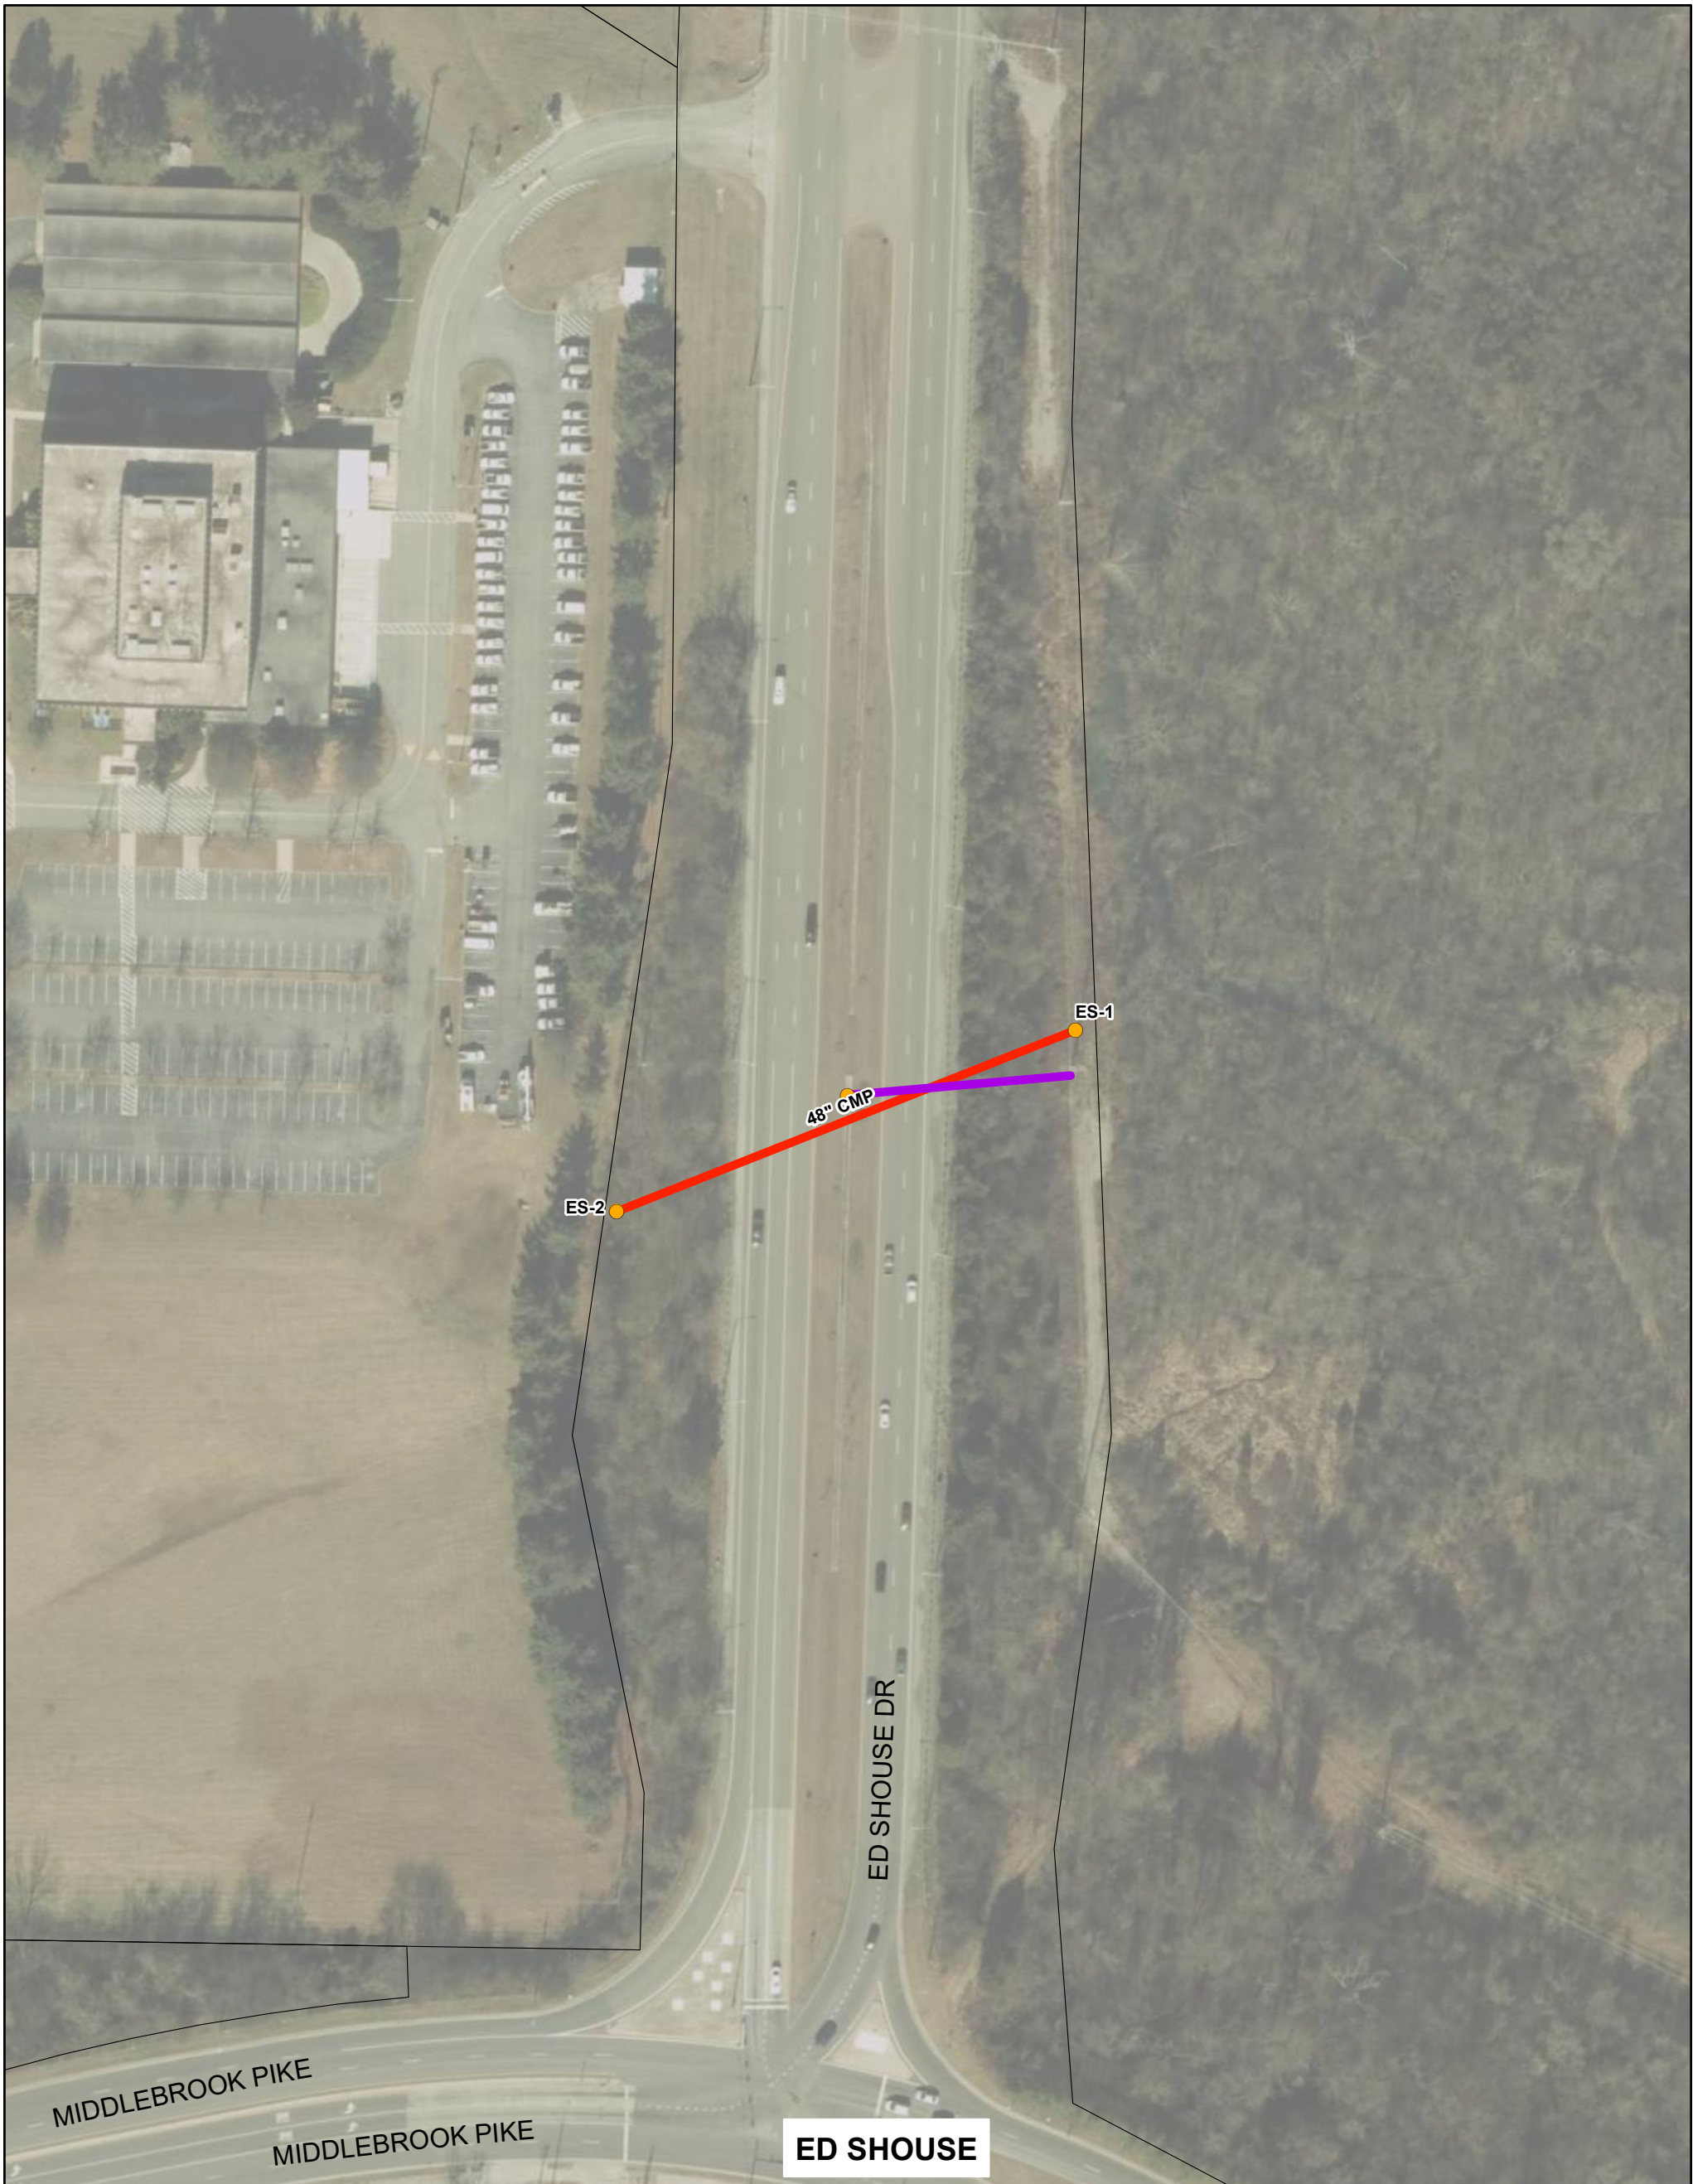

Legend

- Storm Structures
- Mainline CIPP
- Mainline No Work
- Parcels

2018 Cured-In-Place Pipe (CIPP) Project Knoxville, TN

FOR:
City of Knoxville

6515 Nightingale Lane, Knoxville, Tennessee 37909
P: 865-970-003 F: 865-381-2429