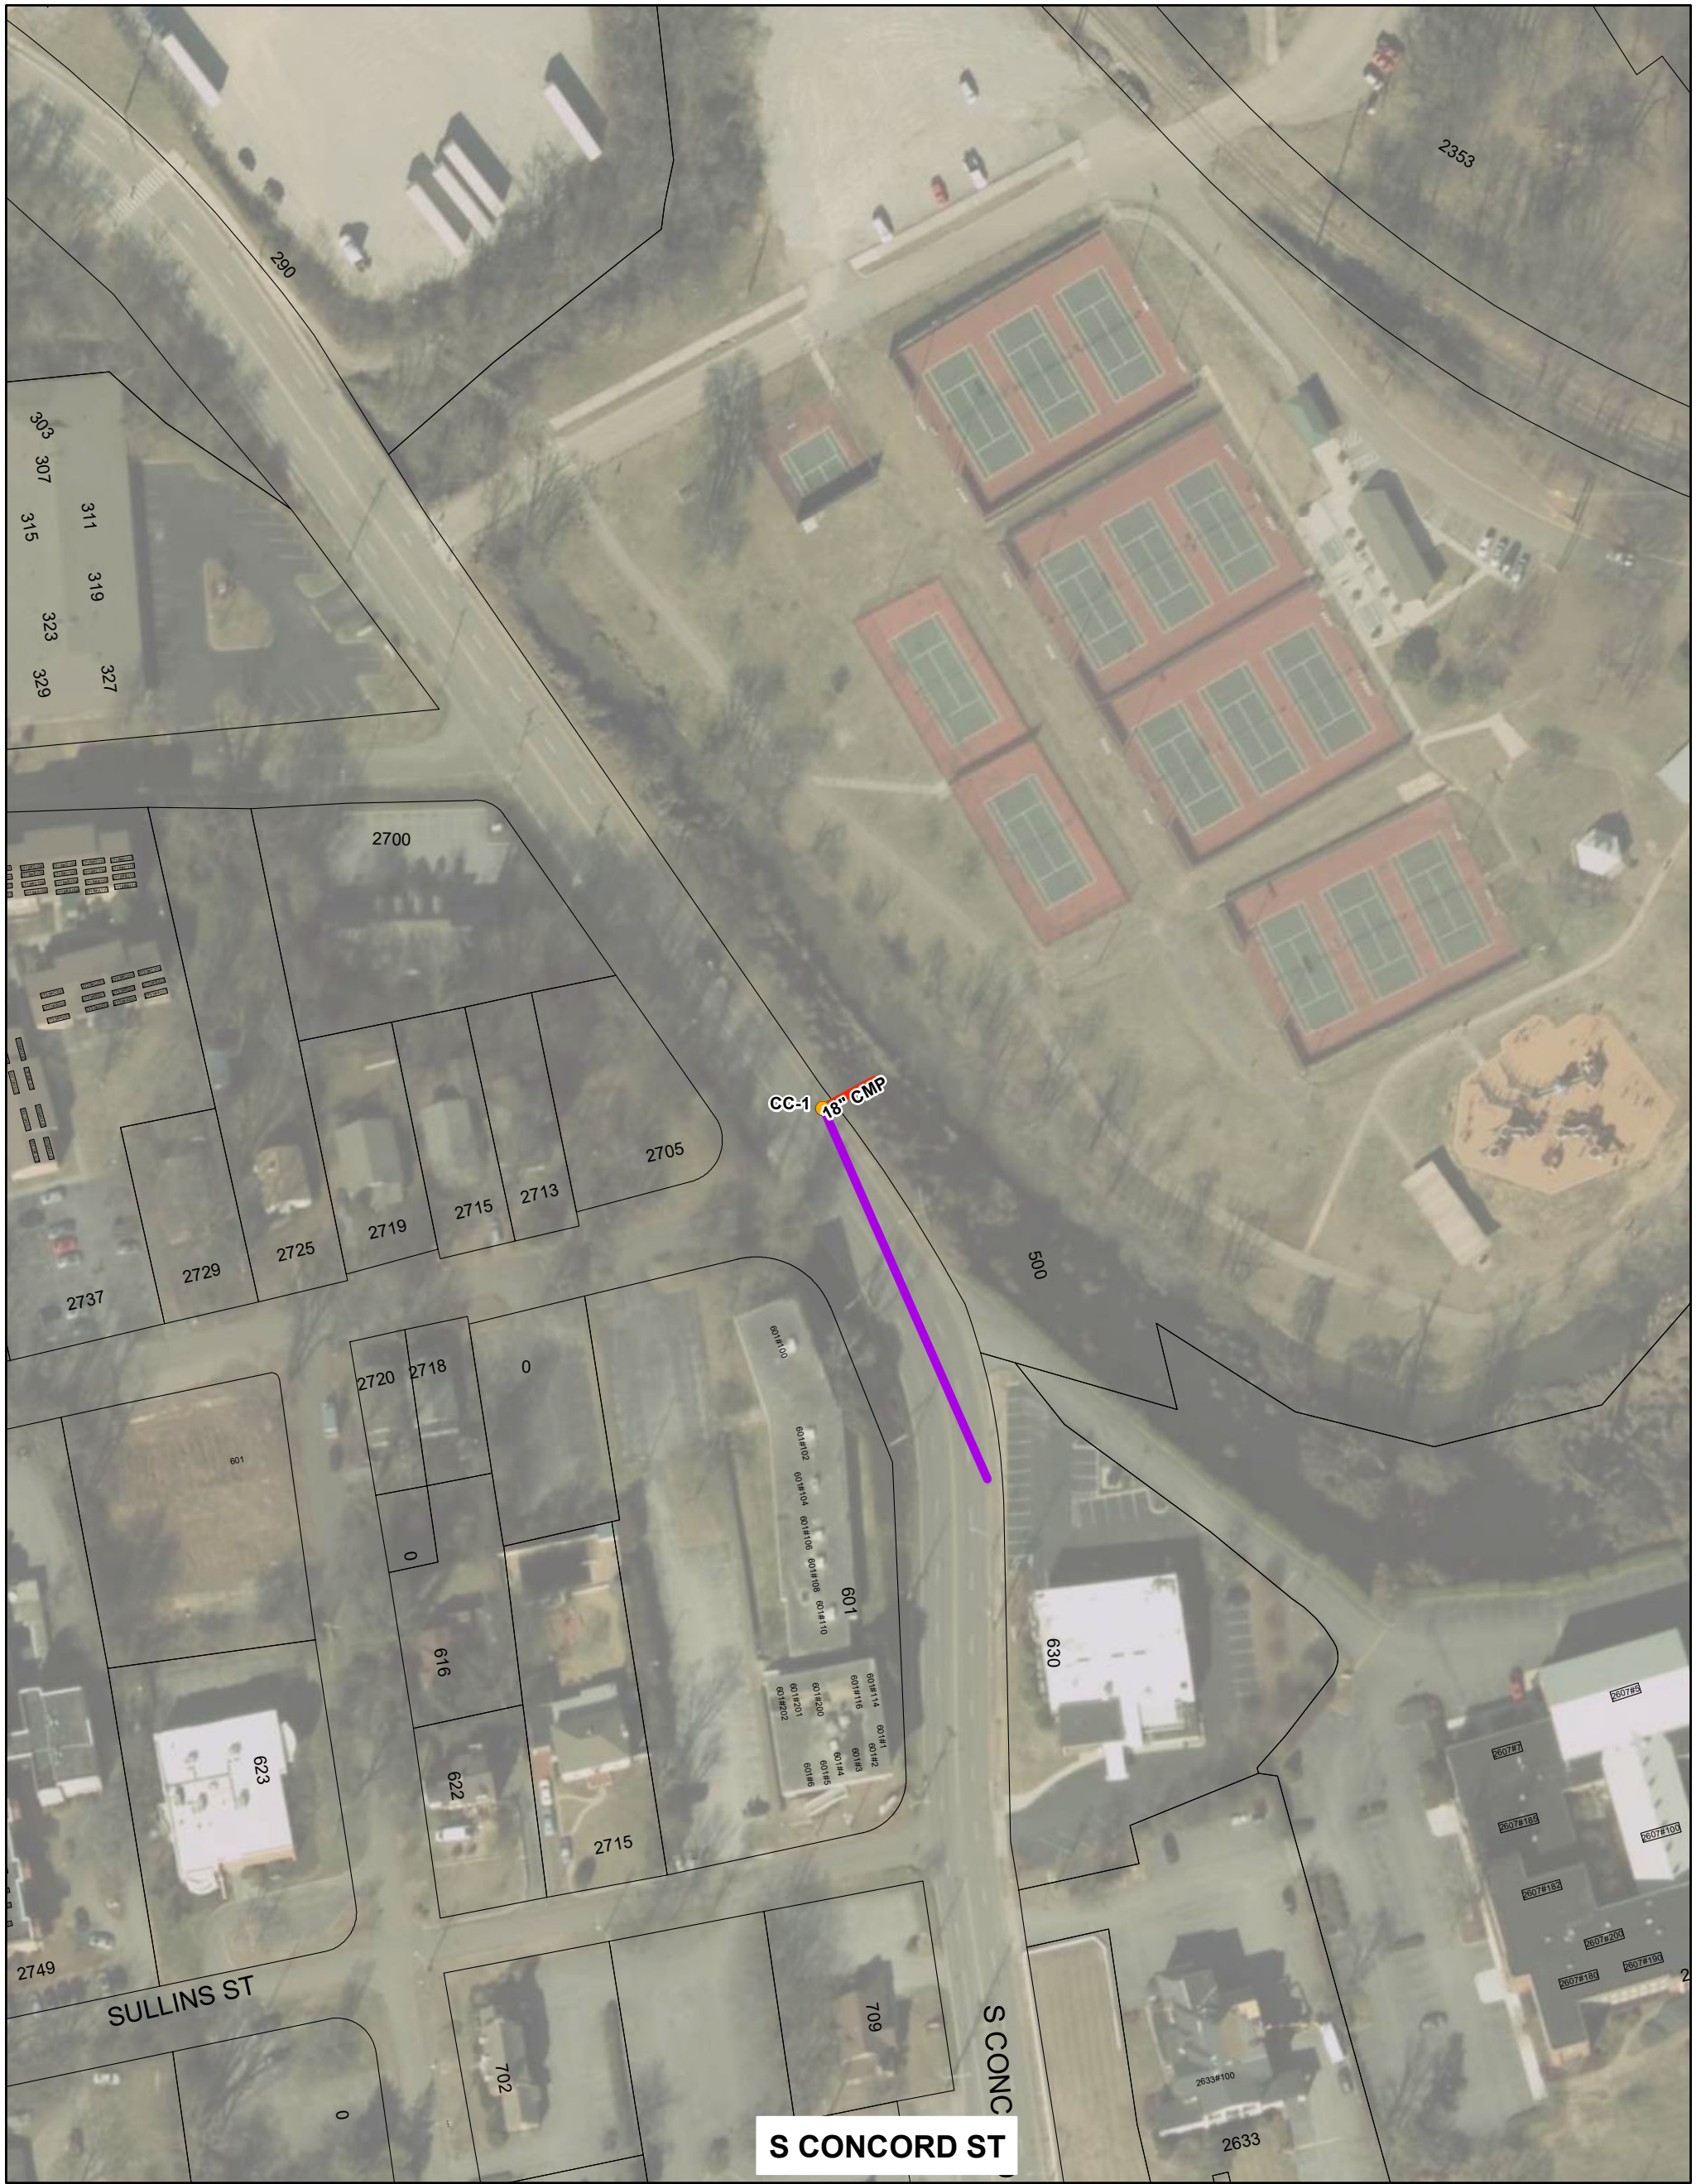

Legend

- Storm Structures
- Mainline CIPP
- Mainline No Work
- Parcels

2018 Cured-In-Place Pipe (CIPP) Project
Knoxville, TN

FOR:
 City of Knoxville

 6515 Nightingale Lane, Knoxville, Tennessee 37909
 P: 865-970-003 F: 865-381-2429

Legend

- Storm Structures
- Mainline CIPP
- Mainline No Work
- Parcels

**2018 Cured-In-Place Pipe (CIPP) Project
Knoxville, TN**

FOR:
City of Knoxville

 6515 Nightingale Lane, Knoxville, Tennessee 37909
 P: 865-970-003 F: 865-381-2429