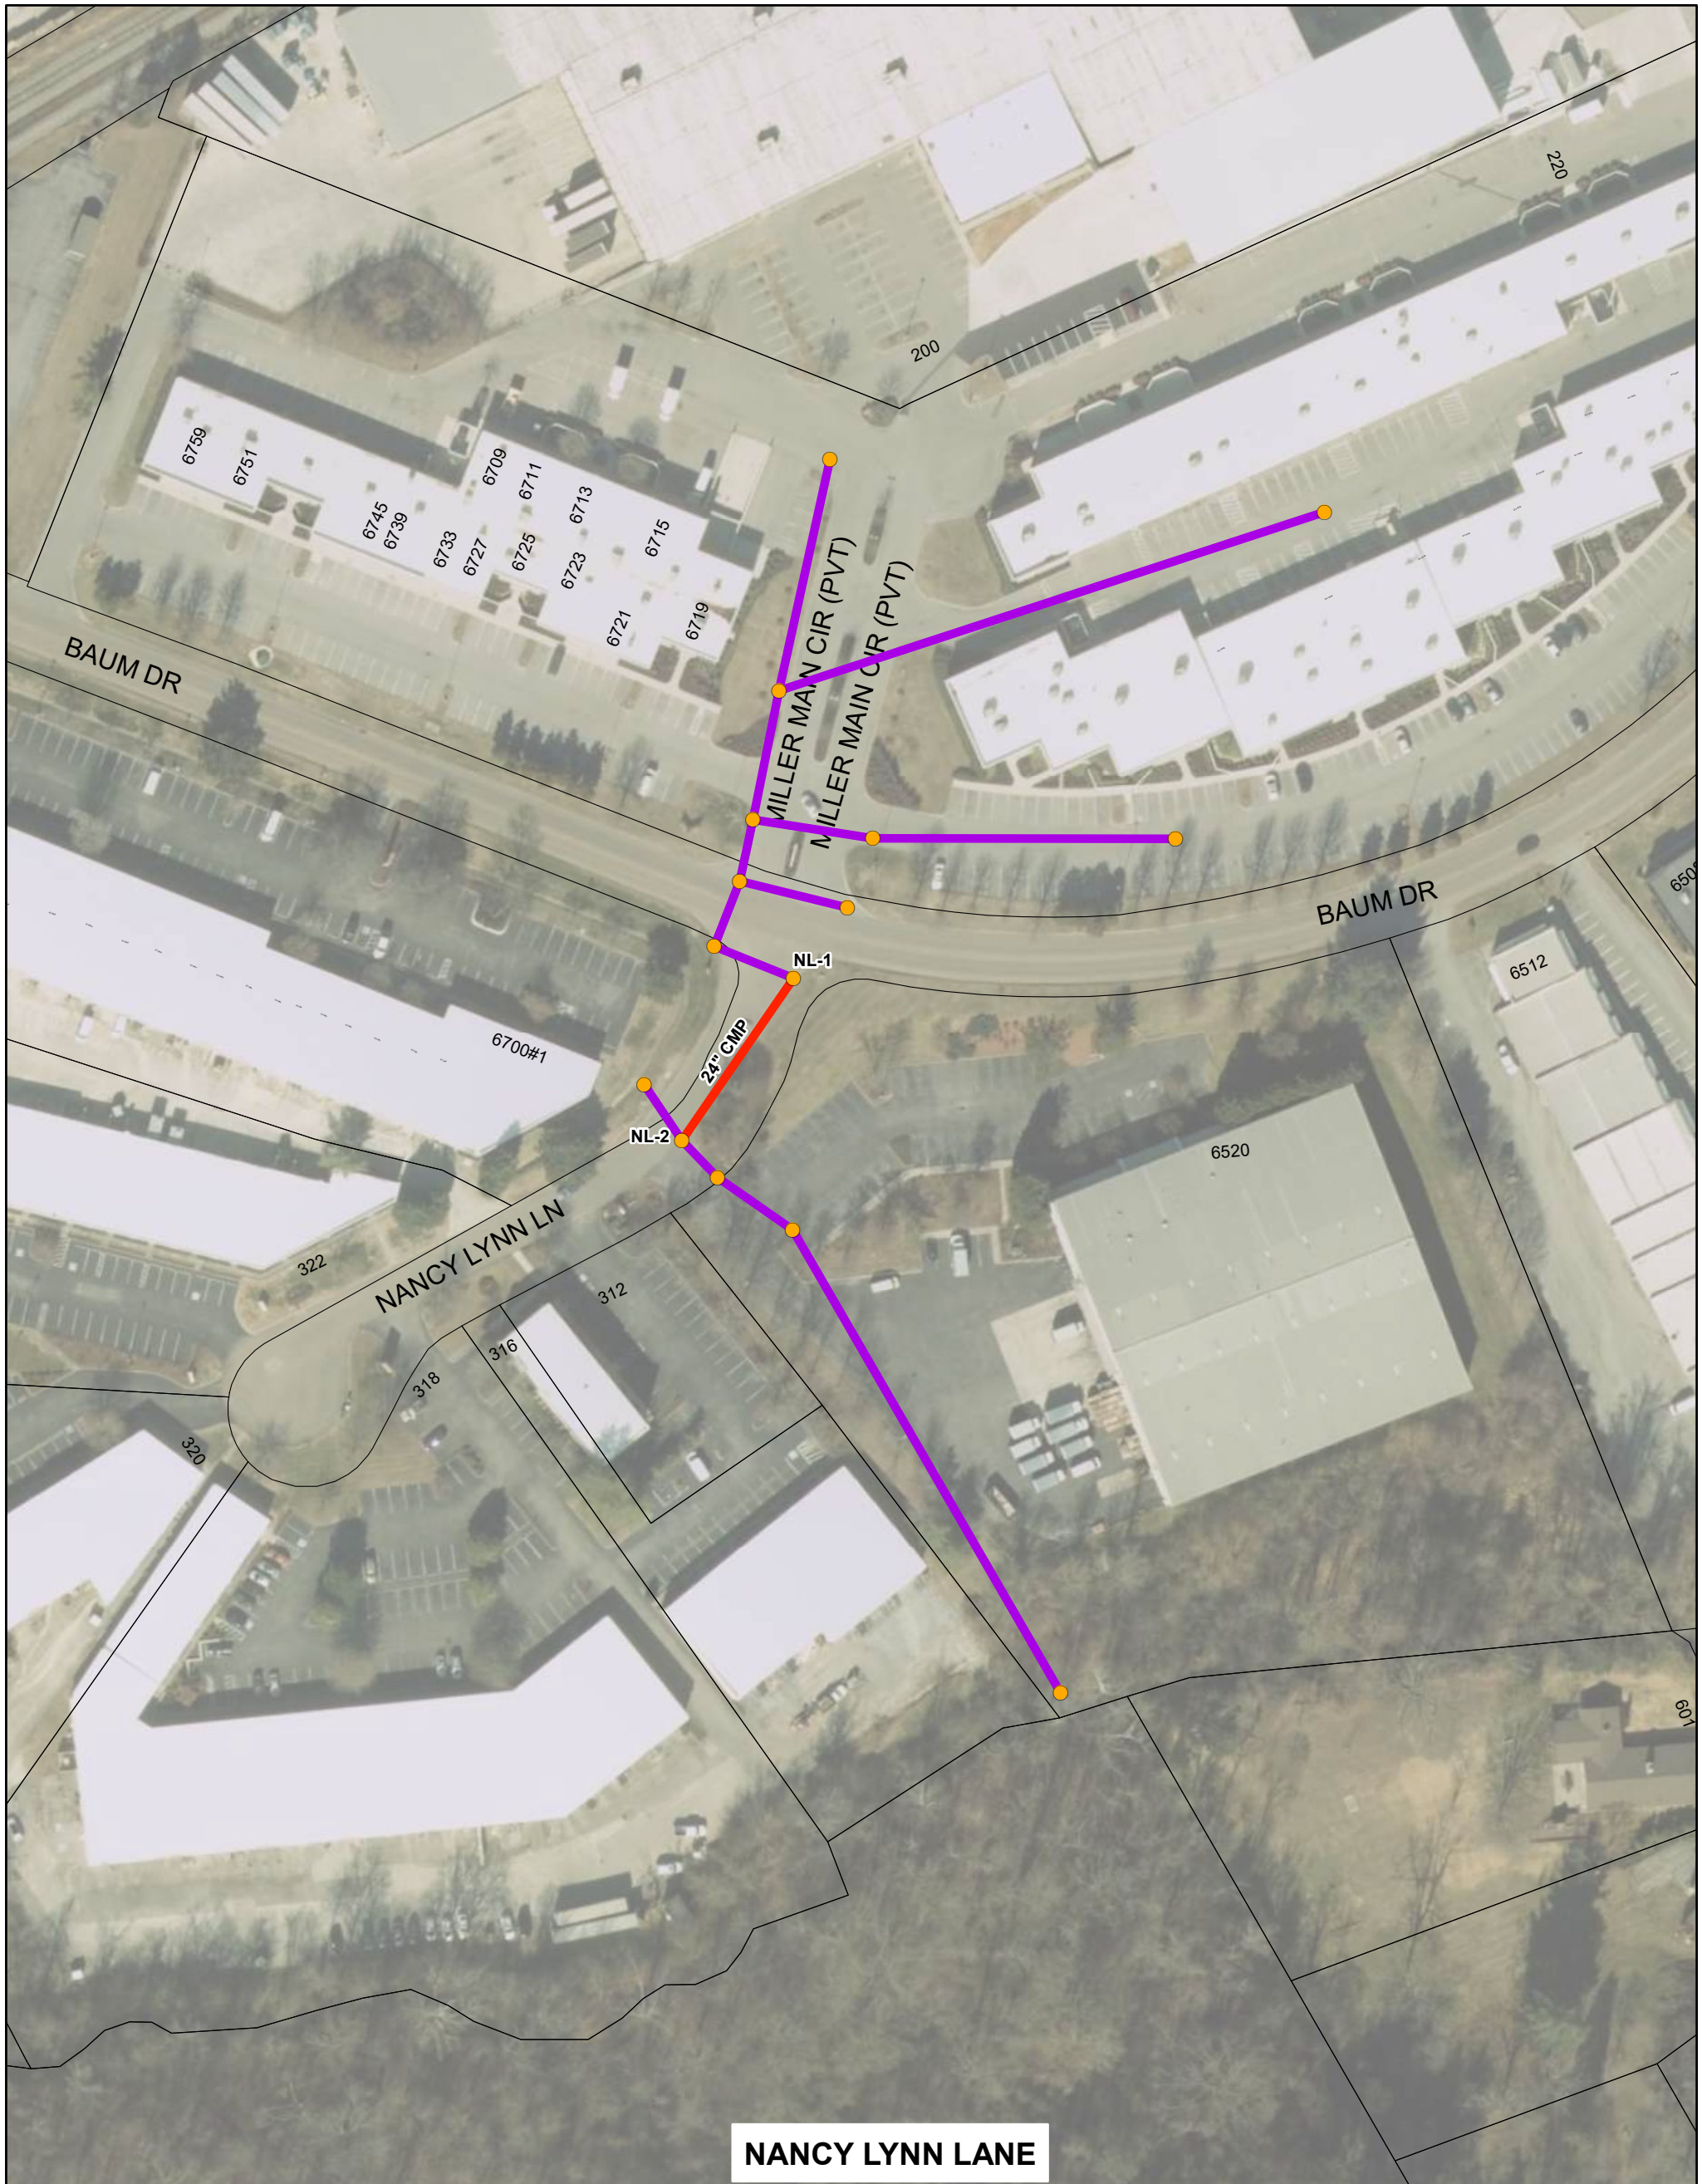

ARROWHEAD TRAIL

Legend

- Storm Structures
- Mainline CIPP
- Mainline No Work
- Parcels

**2018 Cured-In-Place Pipe (CIPP) Project
Knoxville, TN**

FOR:
City of Knoxville

 6515 Nightingale Lane, Knoxville, Tennessee 37909
 P: 865-970-003 F: 865-381-2429