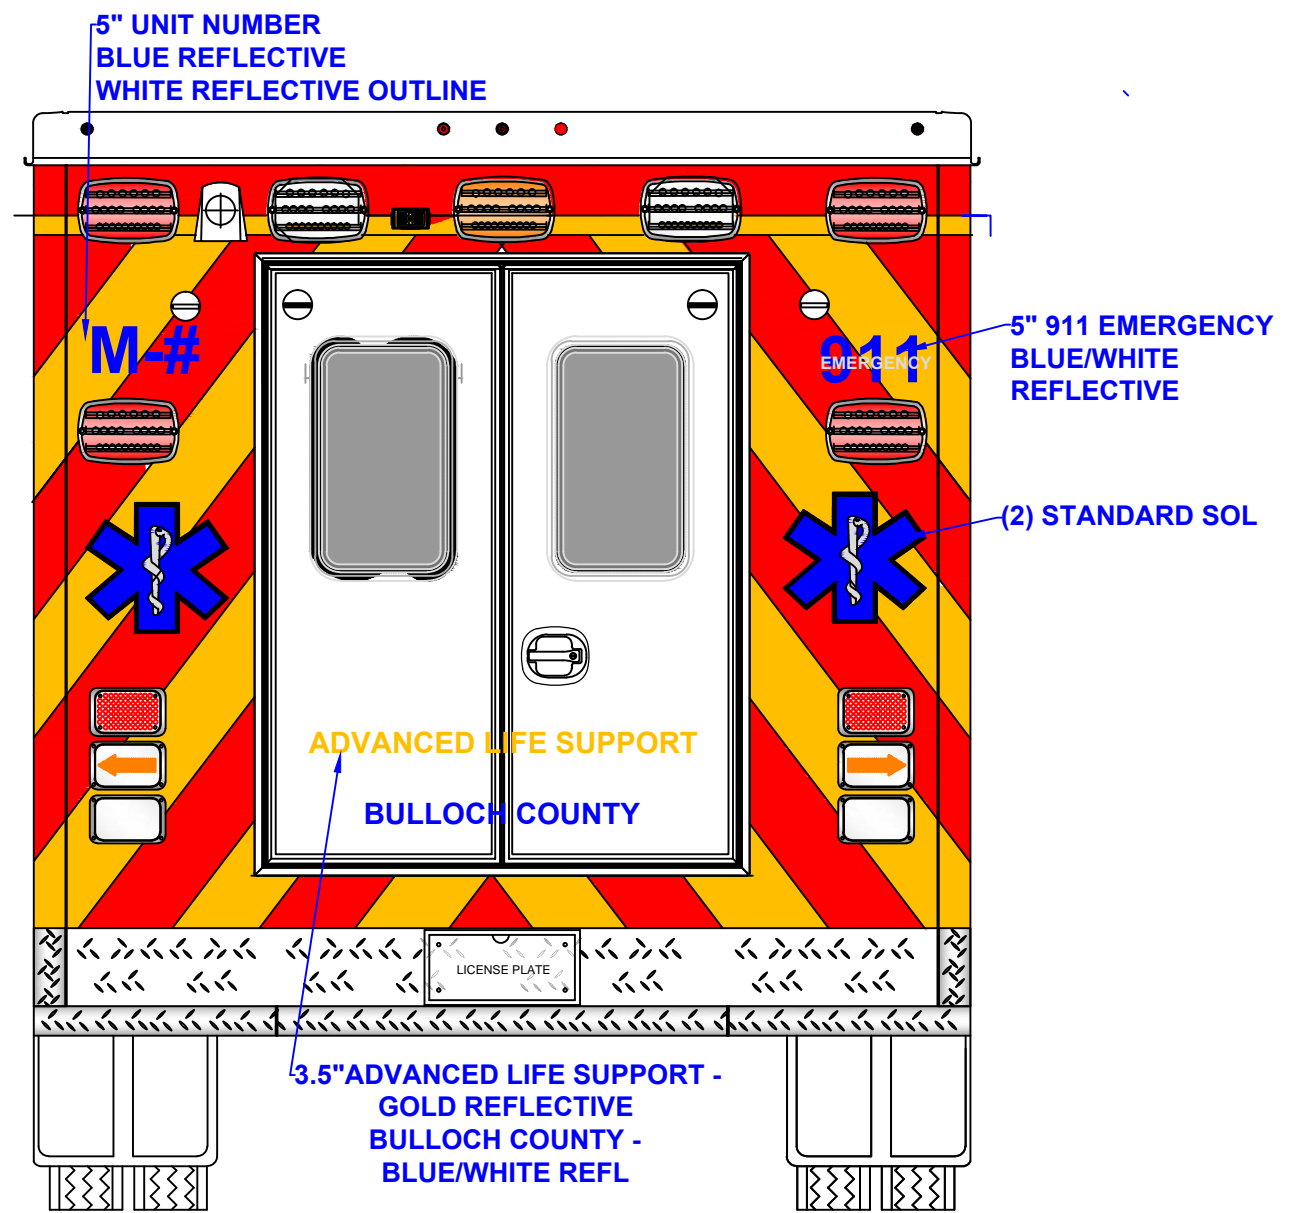

PAINT MODULE Z1 TO MATCH CHASSIS
 SCORPION COAT COMPARTMENTS GRAY
 SCORPION ALL SHELVES
 INSTALL 20" RED UNIT NUMBER ON ROOF
 RED & GOLD REFLECTIVE STRIPE
 STANDARD SOL PACKAGE

	BULLOCH-CO.		
	PAINT		
	DRIVER		
UNIT#			
AMB.TYPE1	1'=1'-0"	SANDY	2016

PAINT MODULE Z1 TO MATCH CHASSIS
 SCORPION COAT COMPARTMENTS GRAY
 SCORPION ALL SHELVES
 INSTALL 20" RED UNIT NUMBER ON ROOF
 RED & GOLD REFLECTIVE STRIPE
 STANDARD SOL PACKAGE

ALL EXTERIOR COMP. TO BE
 SCORPION COATED GRAY

	BULLOCH-CO.		
	PAINT		
	PASSENGER		
UNIT#			
AMB.TYPE1	1'=1'-0"	SANDY	2016

				BULLOCH-CO.	
				PAINT	
				FRONT&REAR	
UNIT#					
AMB.TYPE1	1'=1'-0"	SANDY		2016	