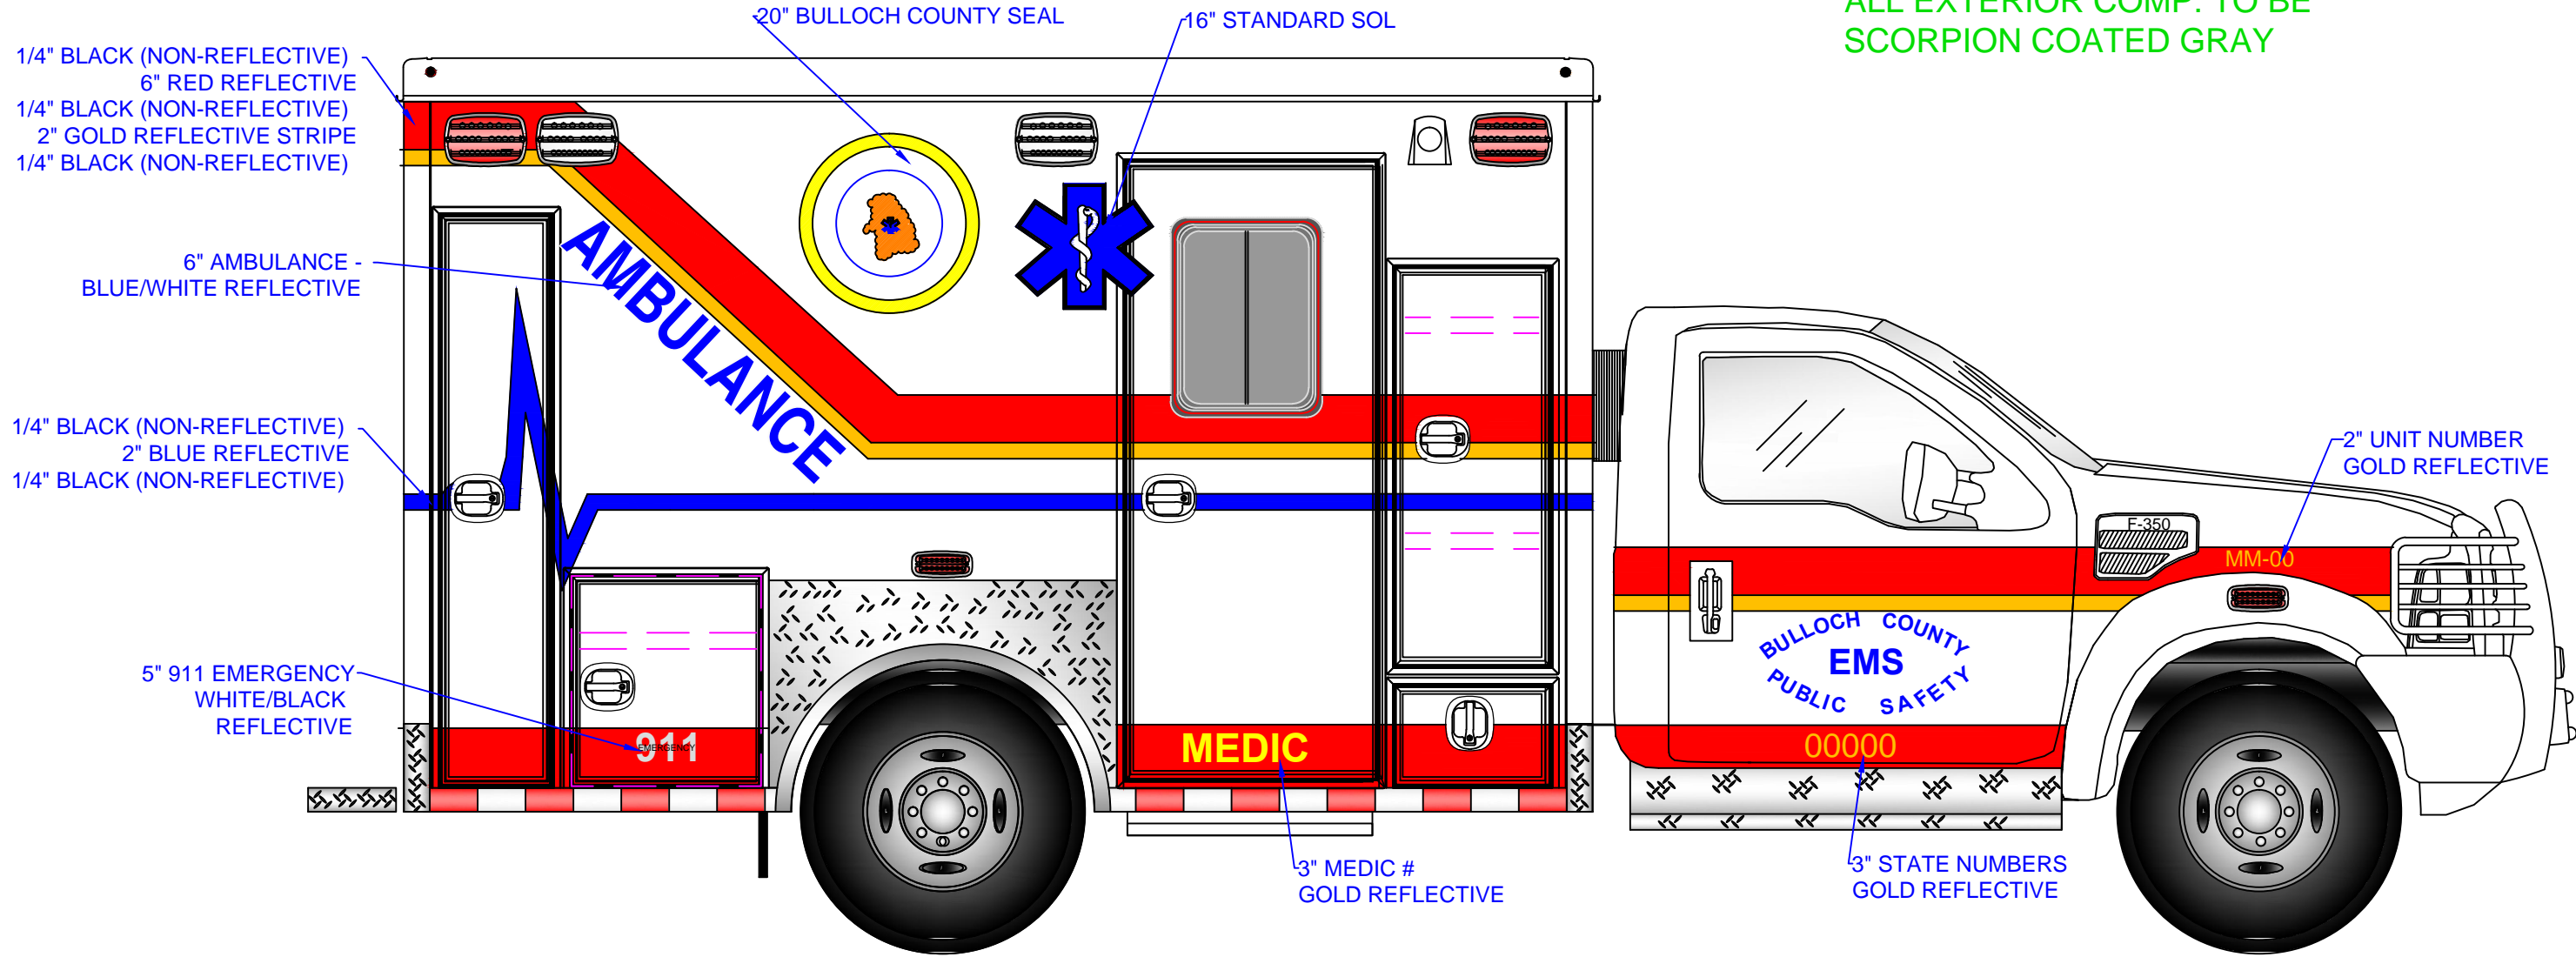

PAINT MODULE Z1 TO MATCH CHASSIS
 SCORPION COAT COMPARTMENTS GRAY
 SCORPION ALL SHELVES
 INSTALL 20" RED UNIT NUMBER ON ROOF
 RED & GOLD REFLECTIVE STRIPE
 STANDARD SOL PACKAGE

	BULLOCH-CO.		
	PAINT		
	DRIVER		
UNIT#			
AMB.TYPE1	1'=1'-0"	SANDY	2016

PAINT MODULE Z1 TO MATCH CHASSIS
 SCORPION COAT COMPARTMENTS GRAY
 SCORPION ALL SHELVES
 INSTALL 20" RED UNIT NUMBER ON ROOF
 RED & GOLD REFLECTIVE STRIPE
 STANDARD SOL PACKAGE

ALL EXTERIOR COMP. TO BE
 SCORPION COATED GRAY

	BULLOCH-CO.		
	PAINT		
	PASSENGER		
UNIT#			
AMB.TYPE1	1'=1'-0"	SANDY	2016

				BULLOCH-CO.	
				PAINT	
				FRONT&REAR	
UNIT#					
AMB.TYPE1	1'=1'-0"	SANDY		2016	