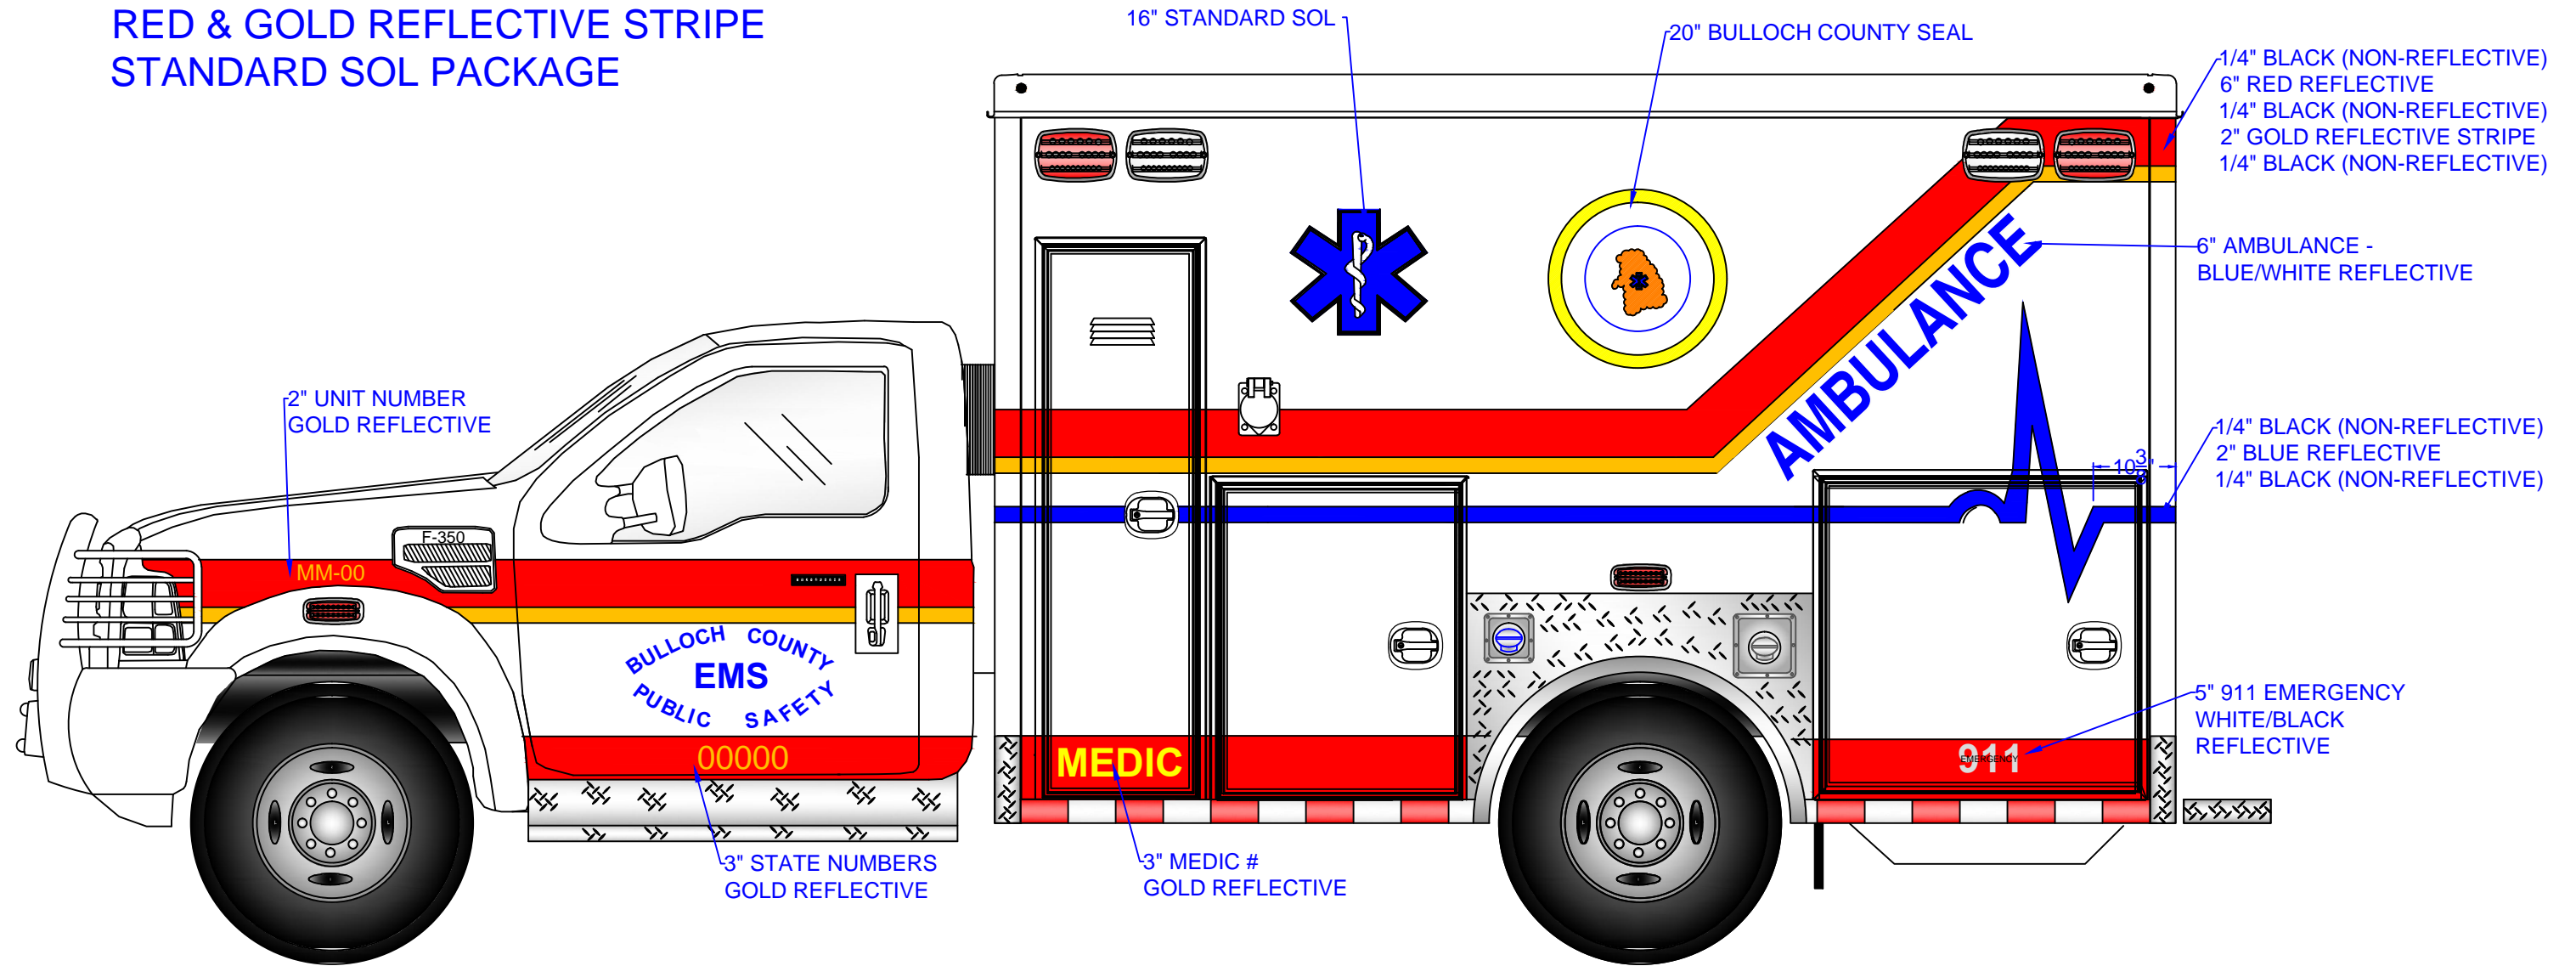

PAINT MODULE Z1 TO MATCH CHASSIS
 SCORPION COAT COMPARTMENTS GRAY
 SCORPION ALL SHELVES
 INSTALL 20" RED UNIT NUMBER ON ROOF
 RED & GOLD REFLECTIVE STRIPE
 STANDARD SOL PACKAGE

	BULLOCH-CO.		
	PAINT		
	DRIVER		
UNIT#			
AMB.TYPE1	1'=1'-0"	SANDY	2016

PAINT MODULE Z1 TO MATCH CHASSIS
 SCORPION COAT COMPARTMENTS GRAY
 SCORPION ALL SHELVES
 INSTALL 20" RED UNIT NUMBER ON ROOF
 RED & GOLD REFLECTIVE STRIPE
 STANDARD SOL PACKAGE

ALL EXTERIOR COMP. TO BE
 SCORPION COATED GRAY

	BULLOCH-CO.		
	PAINT		
	PASSENGER		
UNIT#			
AMB.TYPE1	1'=1'-0"	SANDY	2016

				BULLOCH-CO.	
				PAINT	
				FRONT&REAR	
UNIT#					
AMB.TYPE1	1'=1'-0"	SANDY		2016	