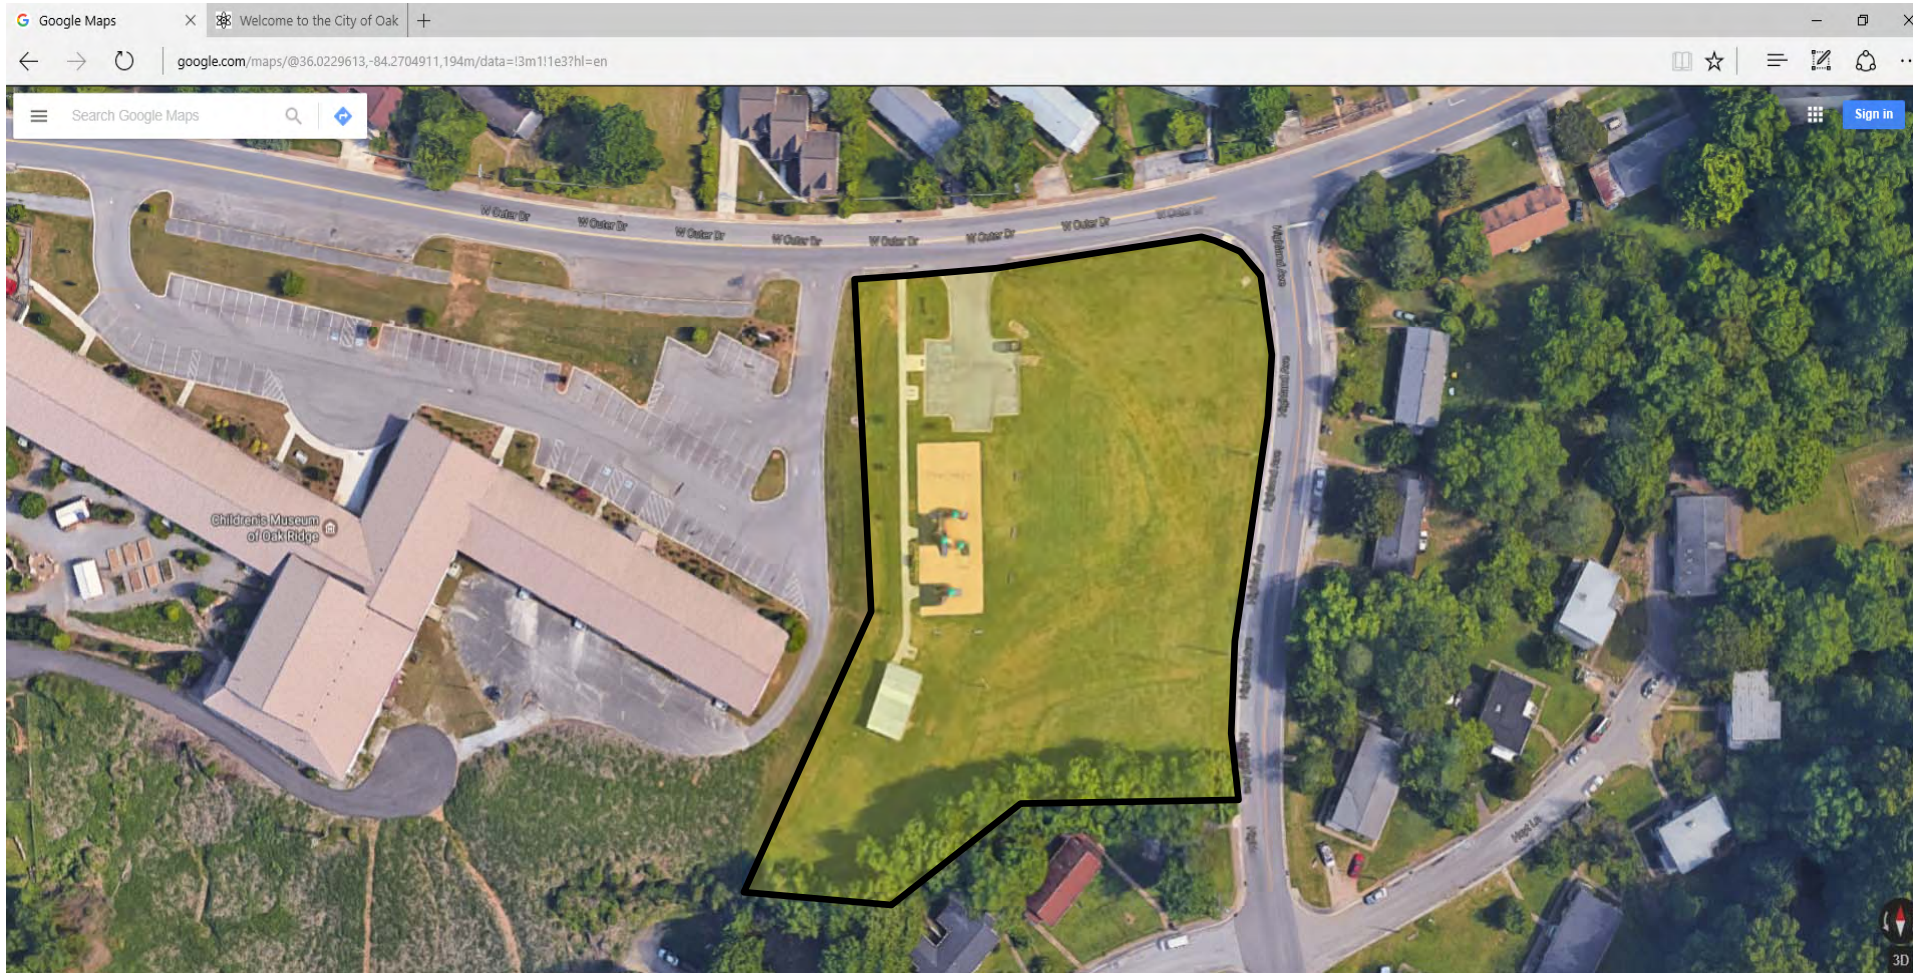

EVG ALONG ROADSIDE 4

EVG ALONG ROADSIDE 5

EVG ALONG ROADSIDE 6

EVG ALONG ROADSIDE 7

EVG ALONG ROADSIDE 8

EVG ALONG ROADSIDE 9

EVG ALONG ROADSIDE 10

EVG ALONG ROADSIDE 11

EVG ALONG ROADSIDE 12

EVG INTERNAL TRAIL CASCADE I

EVG INTERNAL TRAIL CASCADE 2

EVG INTERNAL TRAIL CASCADE 3

Search Google Maps

GEORGIA AVE. TRAIL HEAD

SOUTH HILLS/GROVES PARK DISC GOLF COURSE

HAW RIDGE PARK

HIGHLAND VIEW

JACKSON SQUARE TENNIS COURTS

JEFFERSON MIDDLE SOFTBALL FIELD

MELTON LAKE PARK

MILT DICKENS PARKS

MELTON LAKE

MELTON LAKE PARK BEGINS

MELTON LAKE PARK ENDS