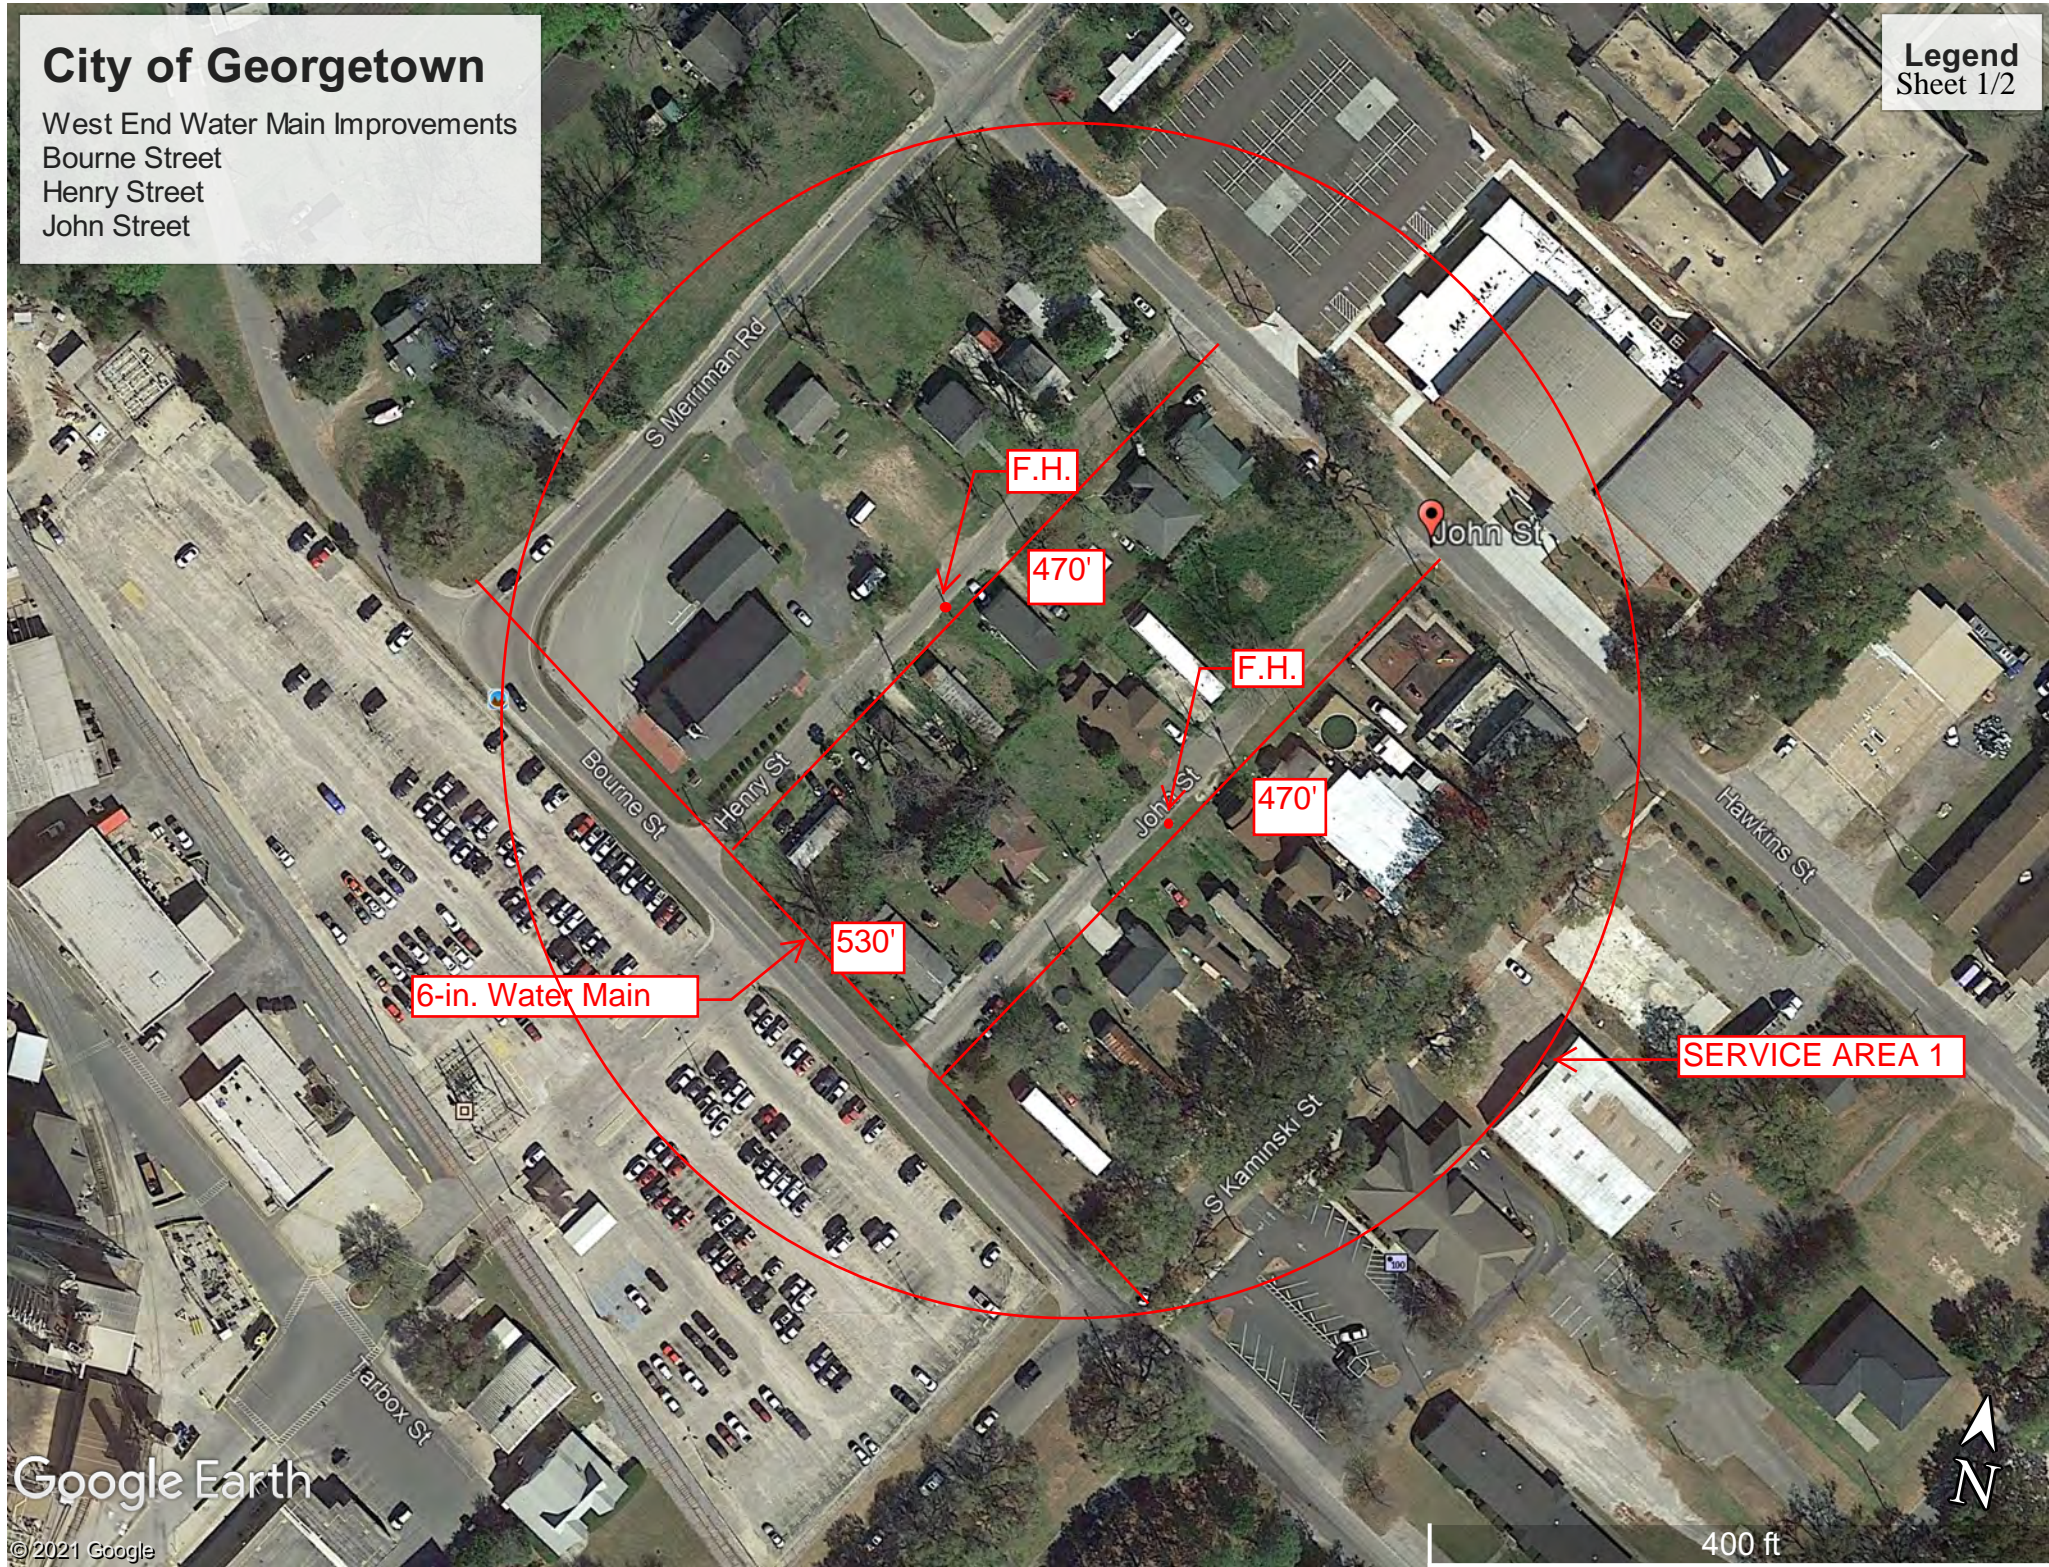

# City of Georgetown

West End Water Main Improvements  
Bourne Street  
Henry Street  
John Street

Legend  
Sheet 1/2

# City of Georgetown

West End Water Main Improvements  
Emmanuel Street  
Davis Alley

Legend  
Sheet 2/2