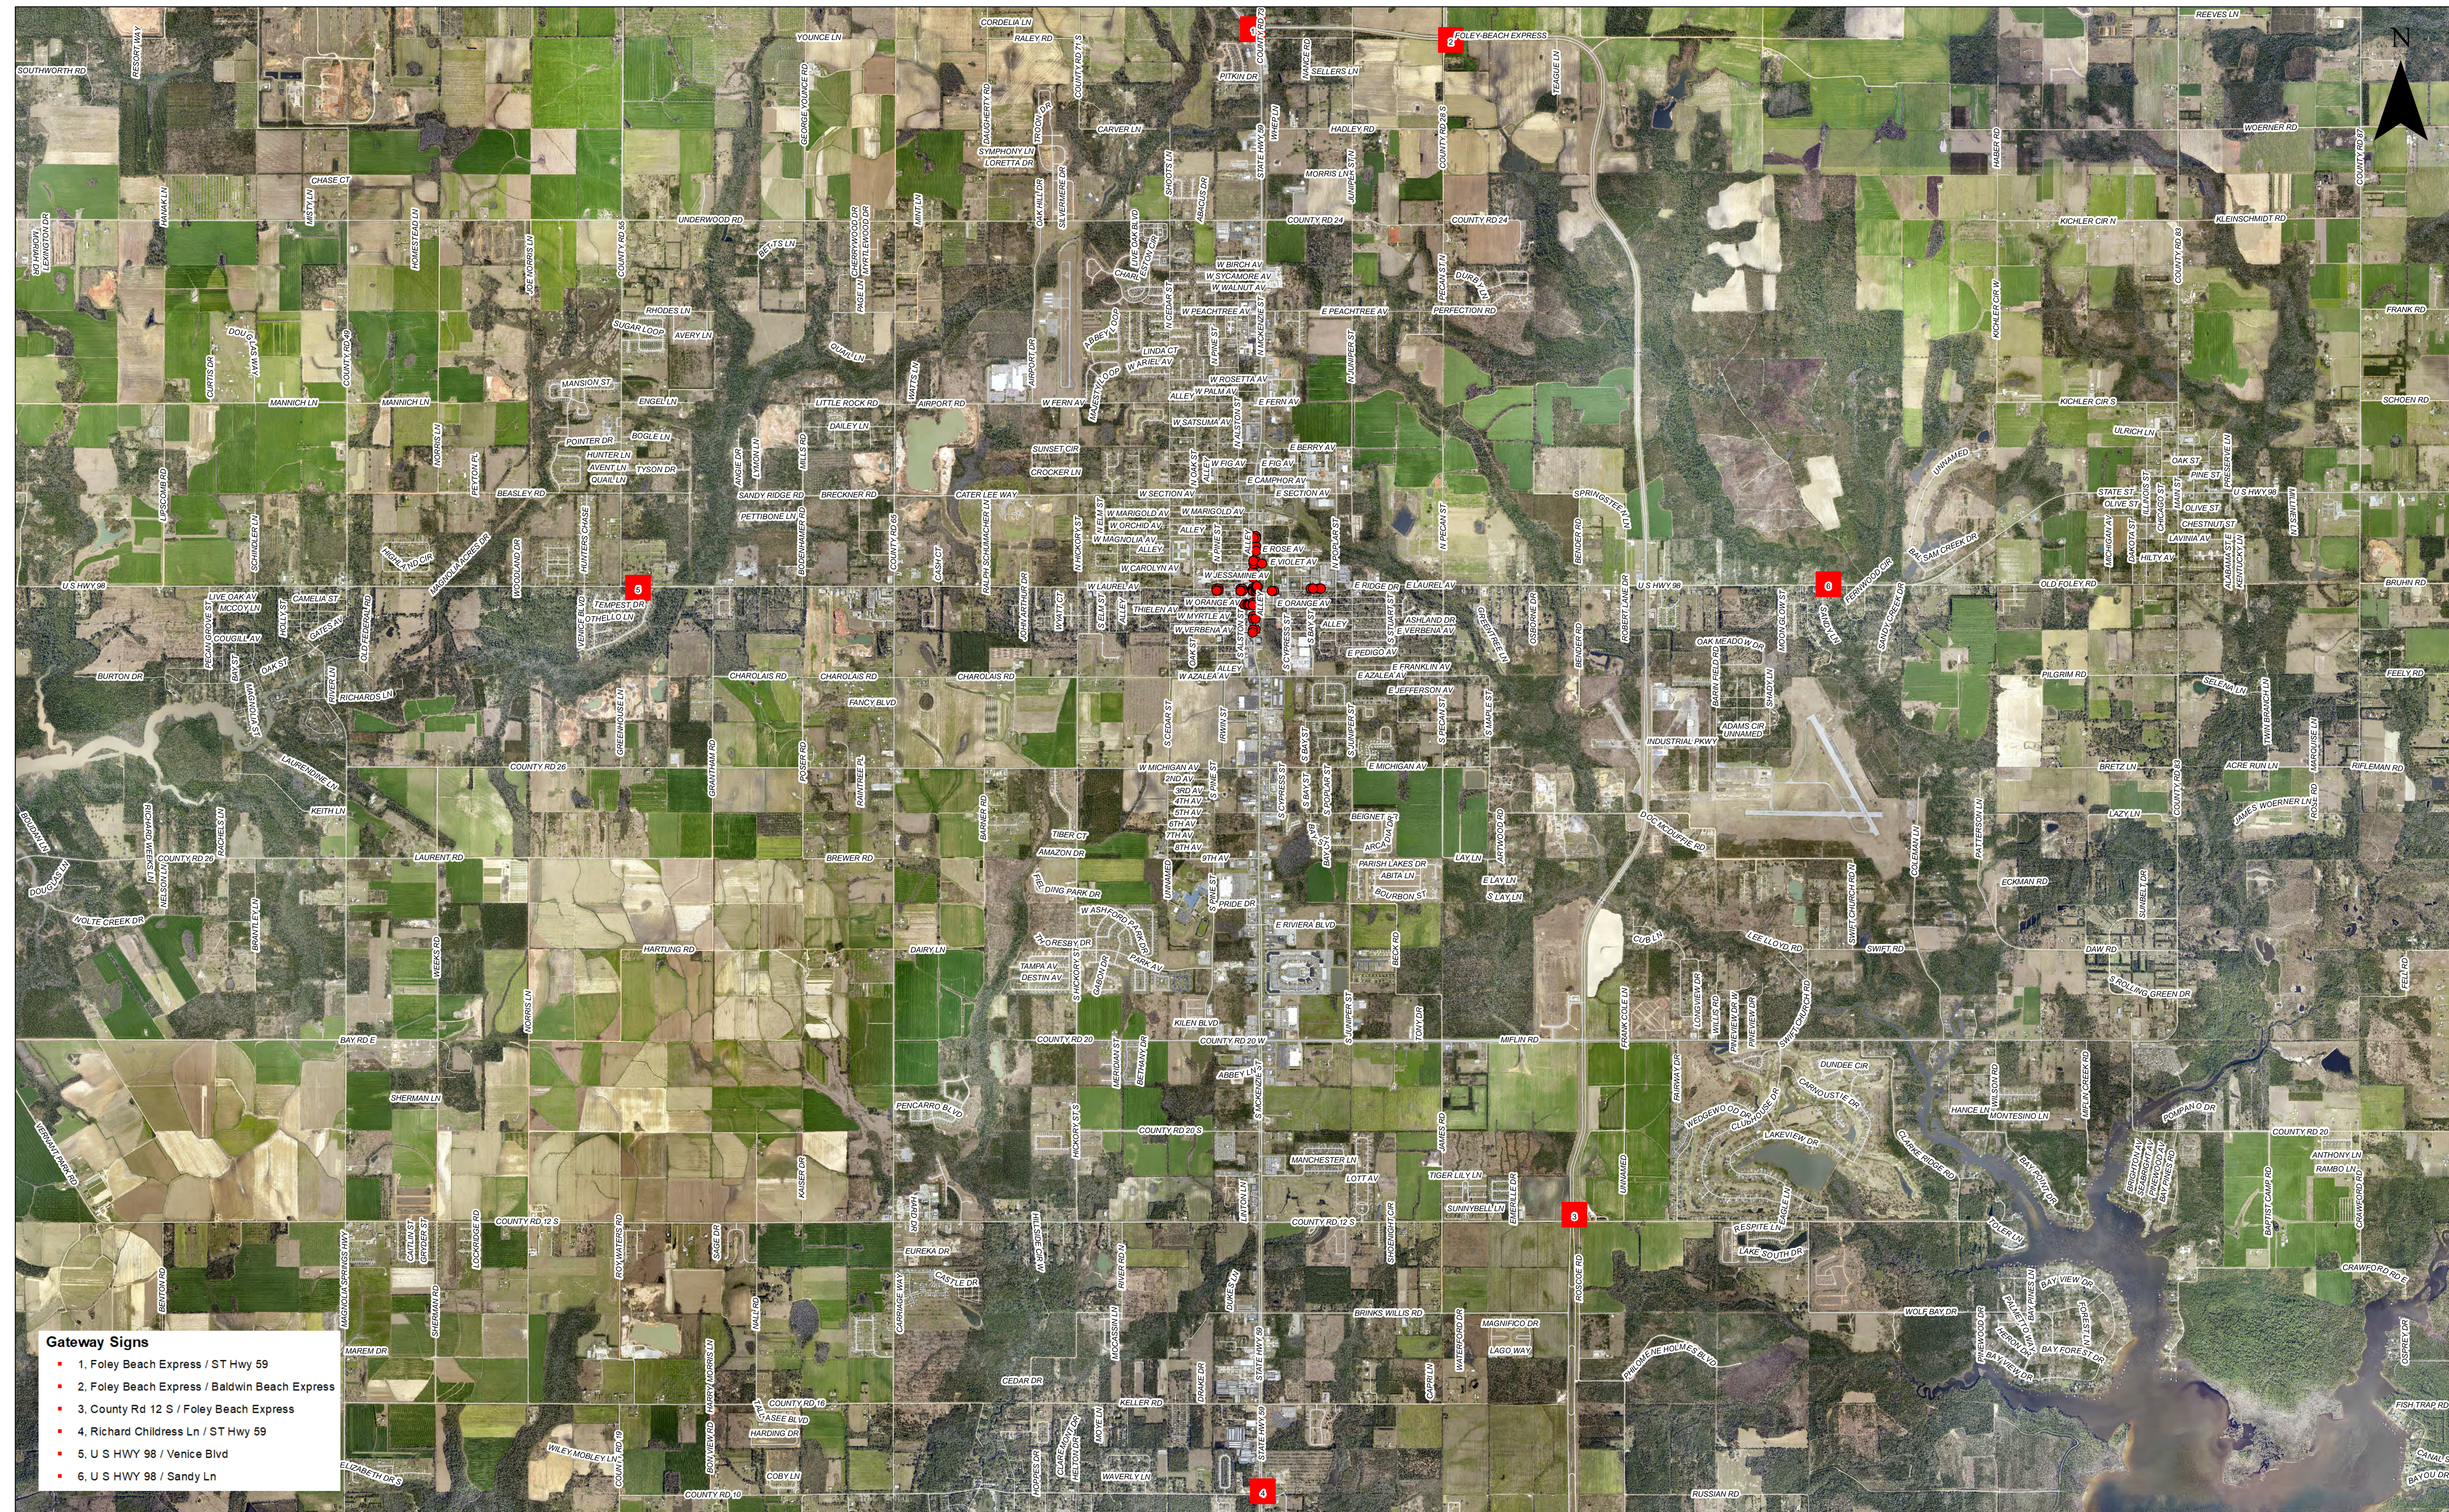

1 inch = 20 feet

Gateway Sign: US HWY 98 / Sandy Ln

50

Feet

1 inch = 20 feet

Gateway Sign: US HWY 98 / Venice Blvd

US HWY 98

50 Feet

1 inch = 20 feet

Landscaping Overview

- Gateway Signs**
- 1, Foley Beach Express / ST Hwy 59
 - 2, Foley Beach Express / Baldwin Beach Express
 - 3, County Rd 12 S / Foley Beach Express
 - 4, Richard Childress Ln / ST Hwy 59
 - 5, U S HWY 98 / Venice Blvd
 - 6, U S HWY 98 / Sandy Ln