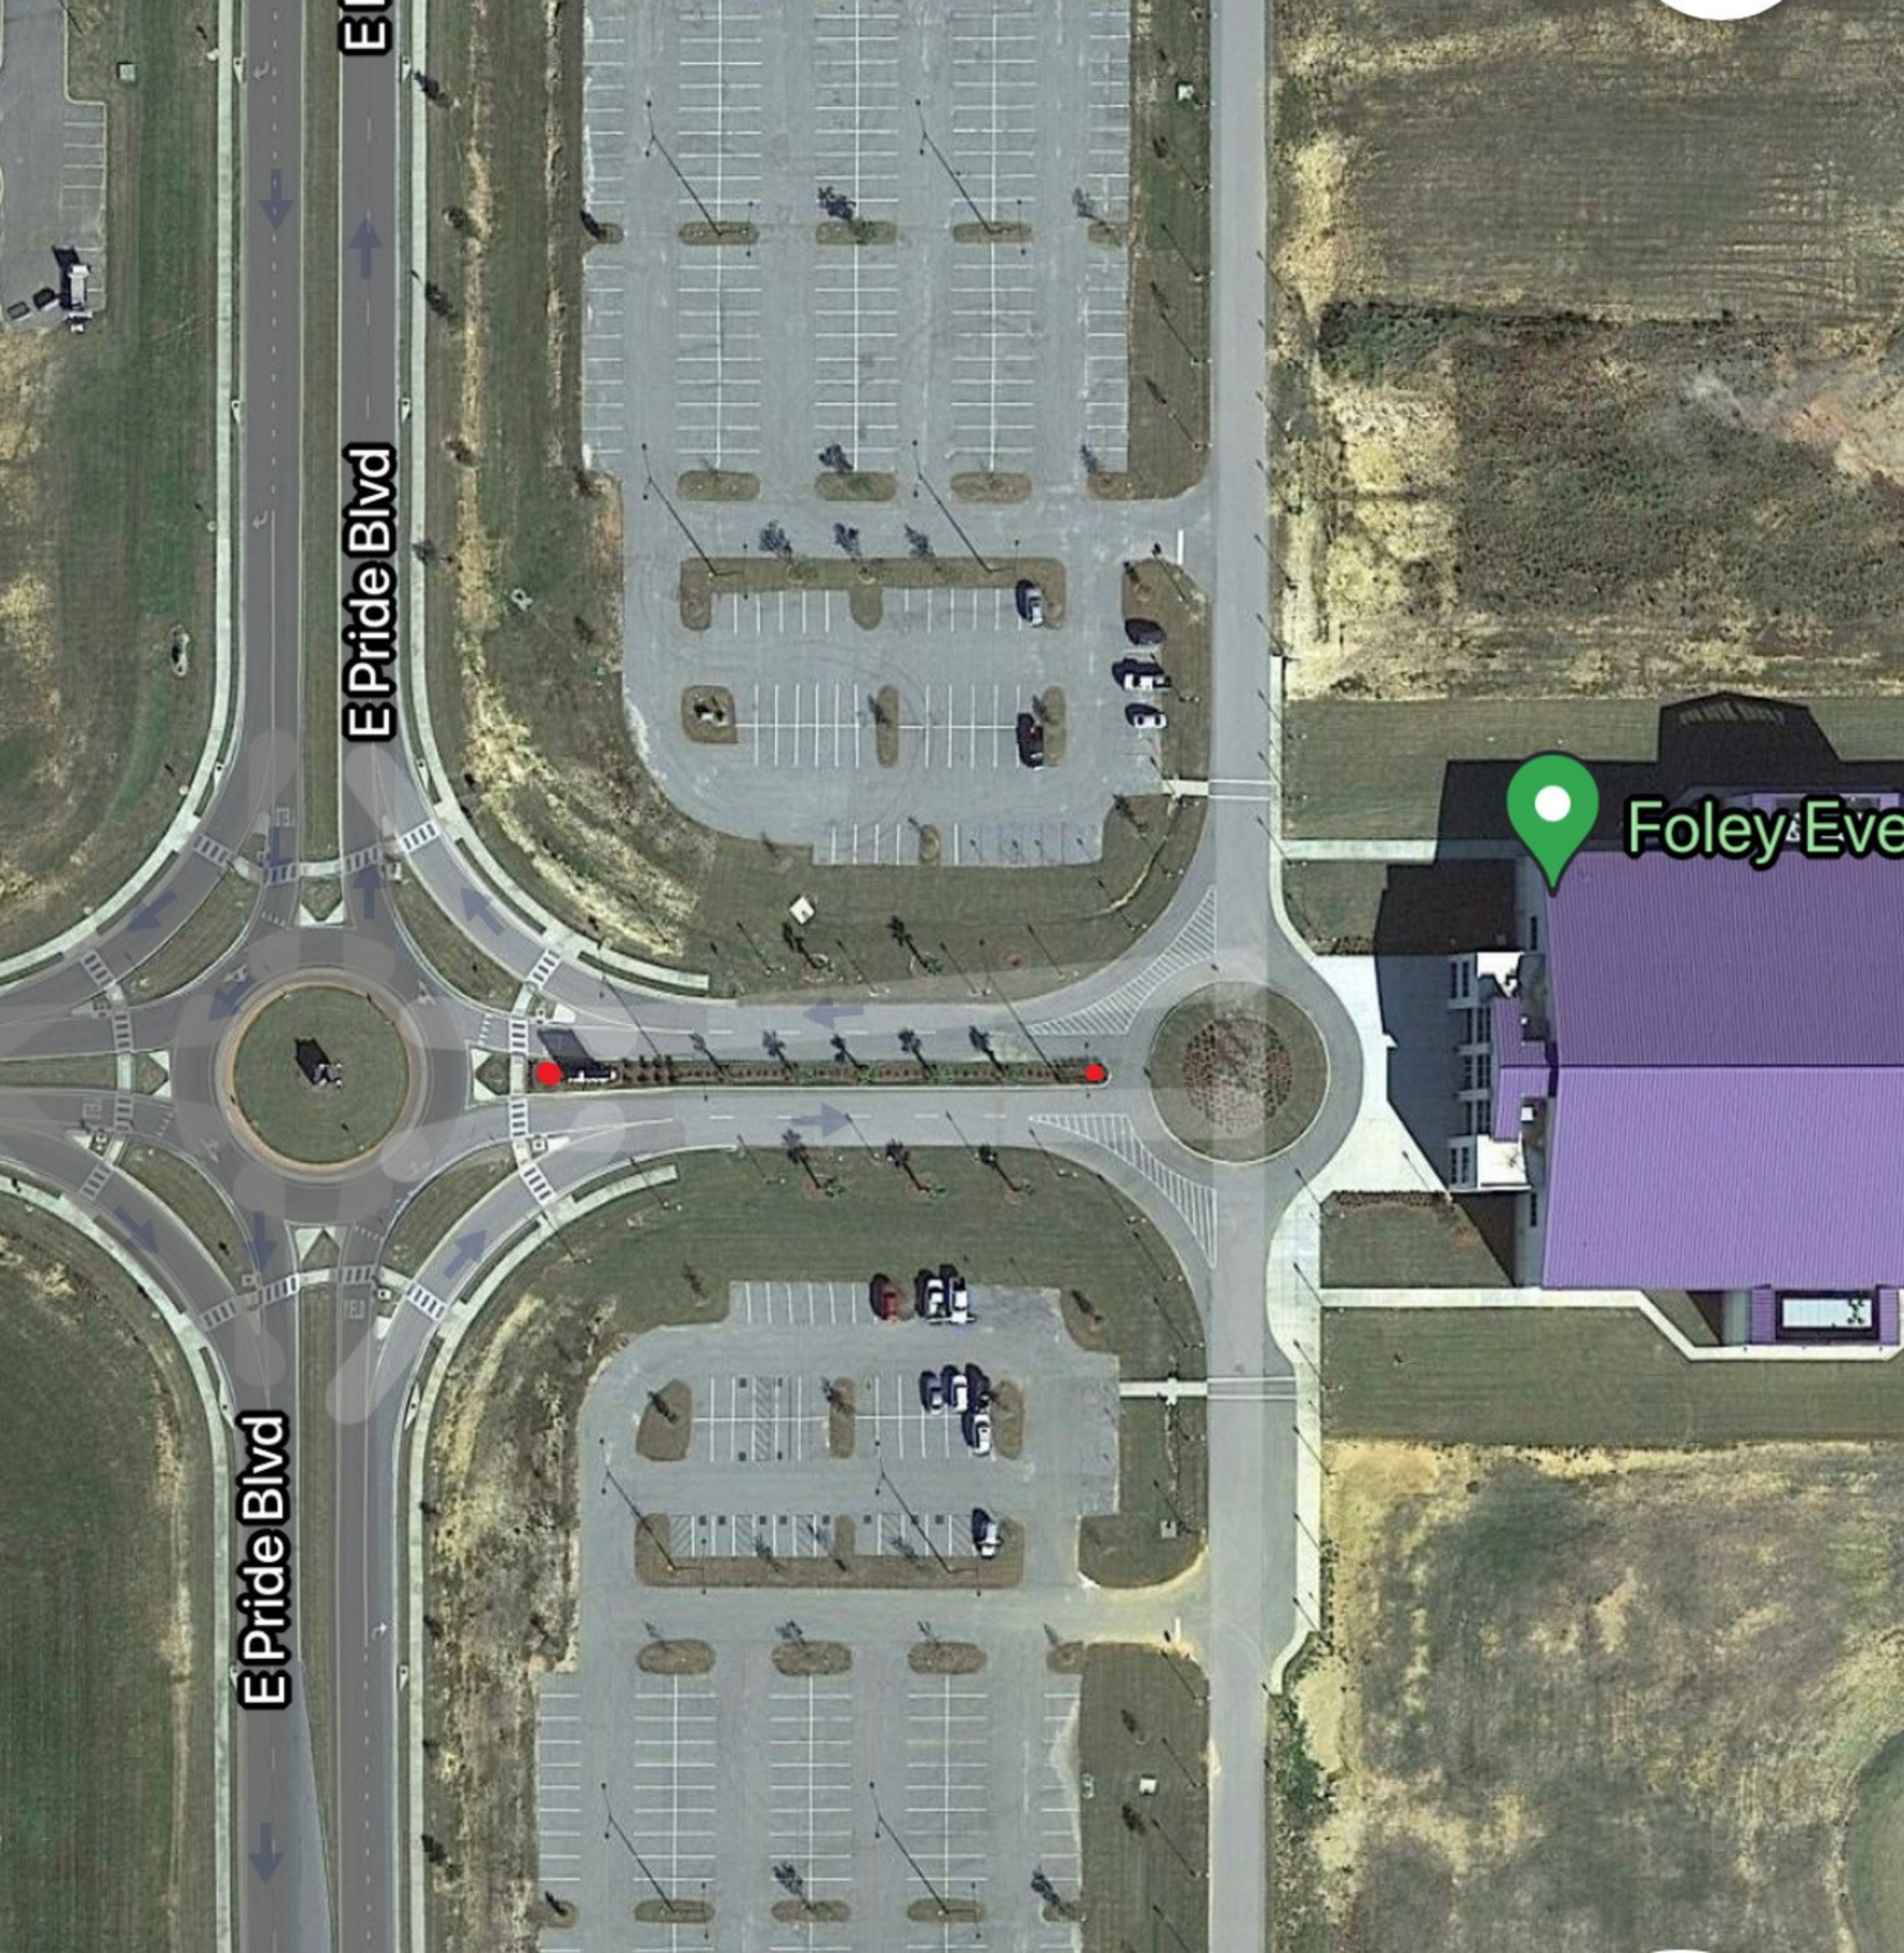

1 inch = 20 feet

Landscaping Overview

- Gateway Signs**
- 1, Foley Beach Express / ST Hwy 59
 - 2, Foley Beach Express / Baldwin Beach Express
 - 3, County Rd 12 S / Foley Beach Express
 - 4, Richard Childress Ln / ST Hwy 59
 - 5, U S HWY 98 / Venice Blvd
 - 6, U S HWY 98 / Sandy Ln

1 in = 2,000 feet

E Pride Blvd

E Pride Blvd

E

Foley Eve

World Museum
Train Exhibit
Real railroad & real train cars

United States
Postal Service

S Chicago St