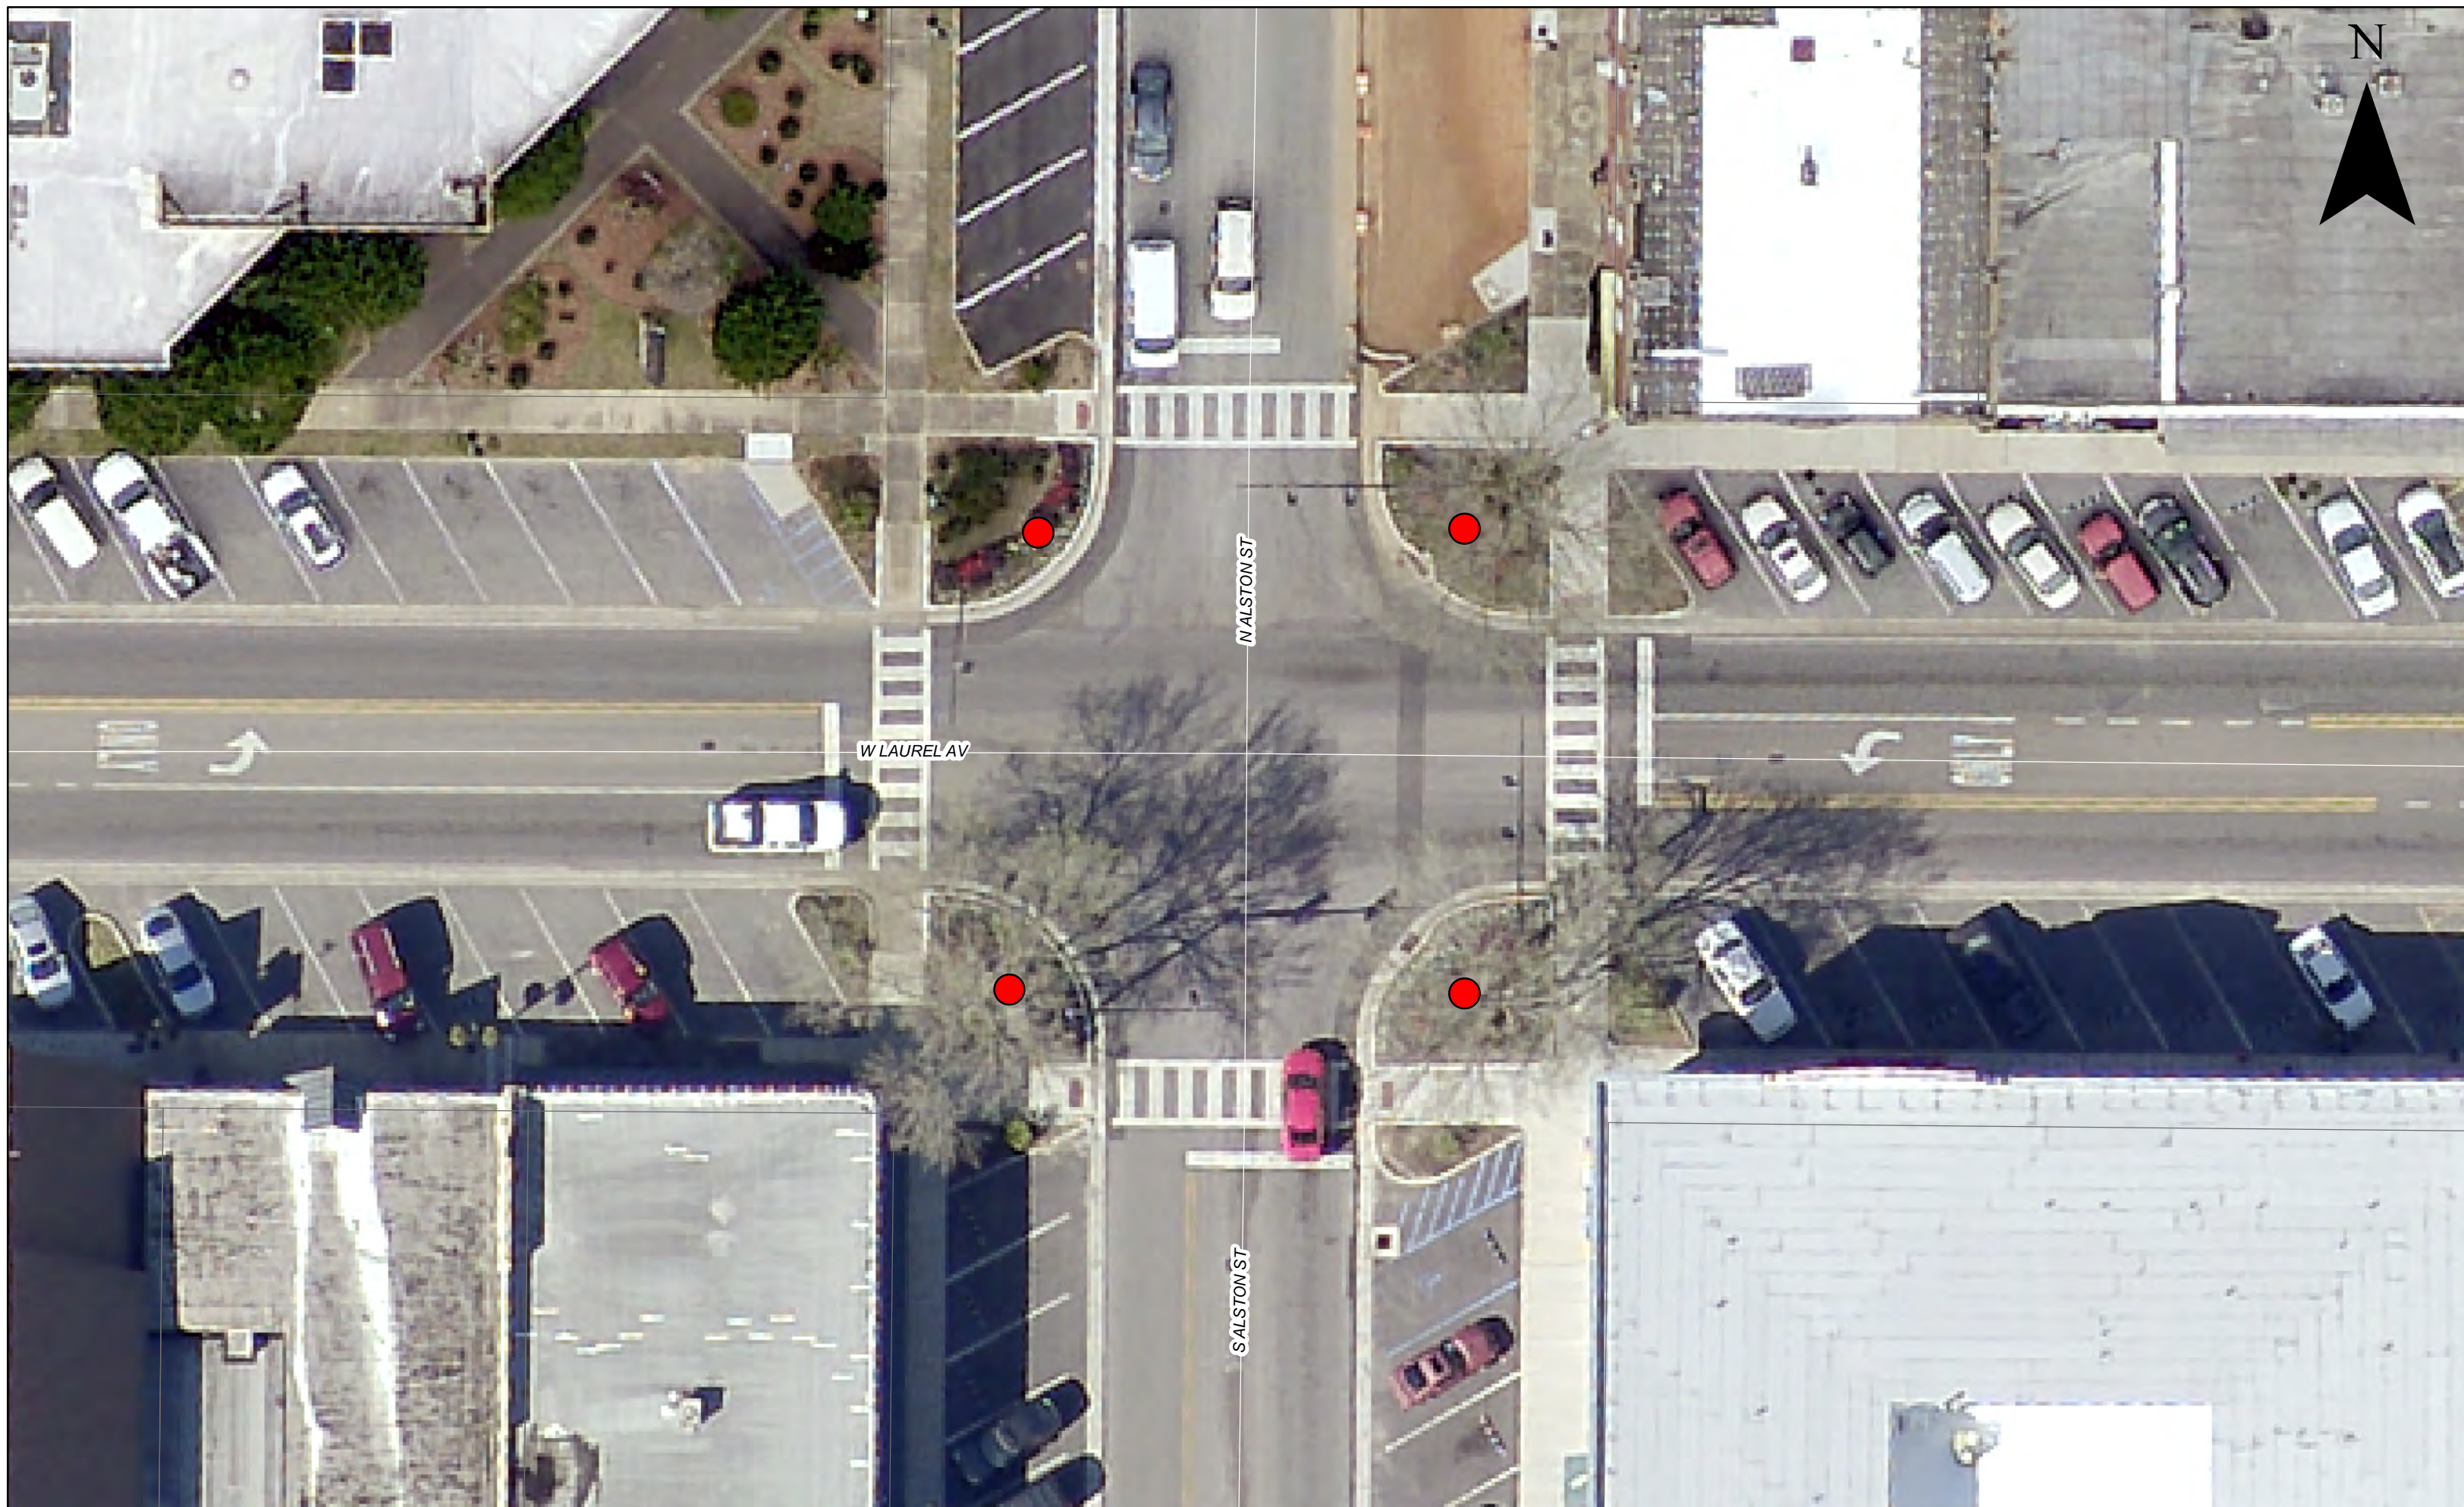

ROSE AV_N MCKENZIE ST: 4 BEDS

N MCKENZIE ST

W ROSE AV

E ROSE AV

20 Feet
1 inch = 20 feet

W LAUREL AV_ALSTON ST: 4 BEDS

20 Feet
1 inch = 20 feet

Gateway Sign: County Rd 12 S / Foley Beach Express

Gateway Sign: Foley Beach Express / Baldwin Beach Express

50 Feet

1 inch = 20 feet

Gateway Sign: Foley Beach Express / ST Hwy 59

50 Feet

1 inch = 20 feet

Gateway Sign: Richard Childress Ln / ST Hwy 59

50 Feet

1 inch = 20 feet

Gateway Sign: US HWY 98 / Sandy Ln

50

Feet

1 inch = 20 feet

Gateway Sign: US HWY 98 / Venice Blvd

US HWY 98

50 Feet