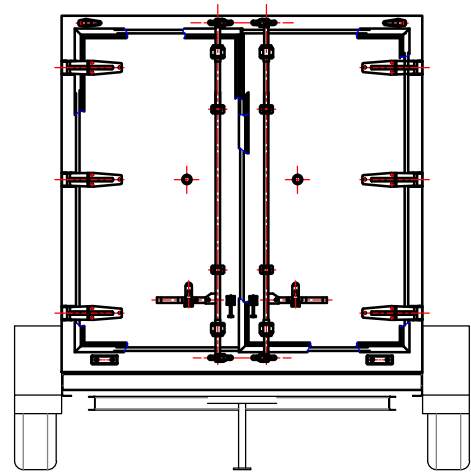

4" WALL
 4" ROOF
 1/8" FRP PATTERNED FLOOR
 STRIP CURTAINS
 37"x72.2" DOOR x 2
 KINGTEC:TC30
 GVWR:14000LBS
 CAPACITY:10800LBS

ROOM TEMP:-4°F ~ 50°F
 INTERIOR VOLUME:705 ft³/min
 REFRIGERATING CAPACITY(0°F):7480Btu/hr
 REFRIGERANT:R404a
 POWER:2.24Kw
 ELEC.SUPPLY:115V
 PHASE:SINGEL
 CYCLE:60HZ
 AMPERAGE:19.5A

name	TRAILER COLD STORAGE UNIT
model	TC30T16
	KINGTEC GROUP CO.,LTD