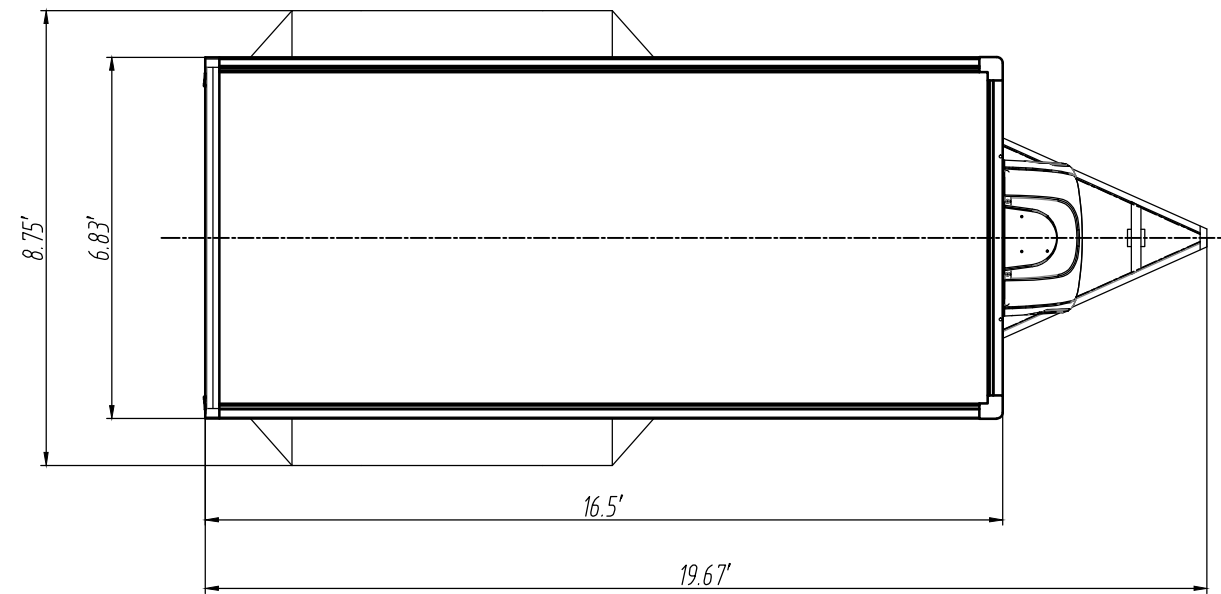

4" WALL
 4" ROOF
 1/8" FRP PATTERNED FLOOR
 STRIP CURTAINS
 37"x72.2" DOOR x 2
 KINGTEC:TC30
 GVWR:14000LBS
 CAPACITY:10800LBS

ROOM TEMP:-4°F ~ 50°F
 INTERIOR VOLUME:705 ft³/min
 REFRIGERATING CAPACITY(0°F):7480Btu/hr
 REFRIGERANT:R404a
 POWER:2.24Kw
 ELEC.SUPPLY:115V
 PHASE:SINGEL
 CYCLE:60HZ
 AMPERAGE:19.5A