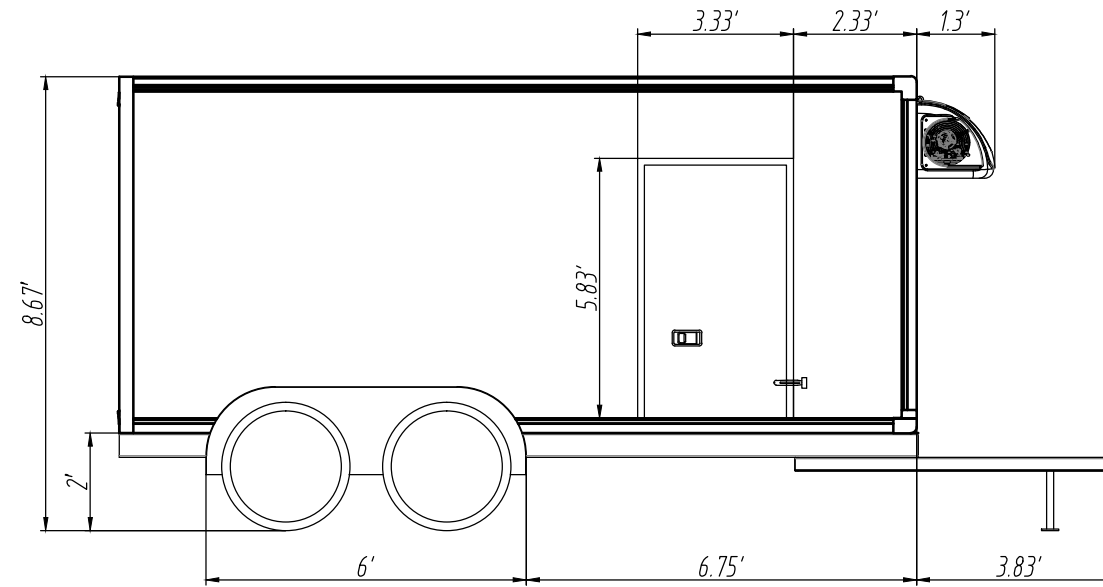

4" WALL
 4" ROOF
 1/8" FRP PATTERNED FLOOR
 STRIP CURTAINS
 37"x72.2" DOOR x 2
 KINGTEC:TC30
 GVWR:14000LBS
 CAPACITY:10800LBS

ROOM TEMP:-4°F ~ 50°F
 INTERIOR VOLUME:705 ft³/min
 REFRIGERATING CAPACITY(0°F):7480Btu/hr
 REFRIGERANT:R404a
 POWER:2.24Kw
 ELEC.SUPPLY:115V
 PHASE:SINGEL
 CYCLE:60HZ
 AMPERAGE:19.5A

name	TRAILER COLD STORAGE UNIT
model	TC30T16
	KINGTEC GROUP CO.,LTD