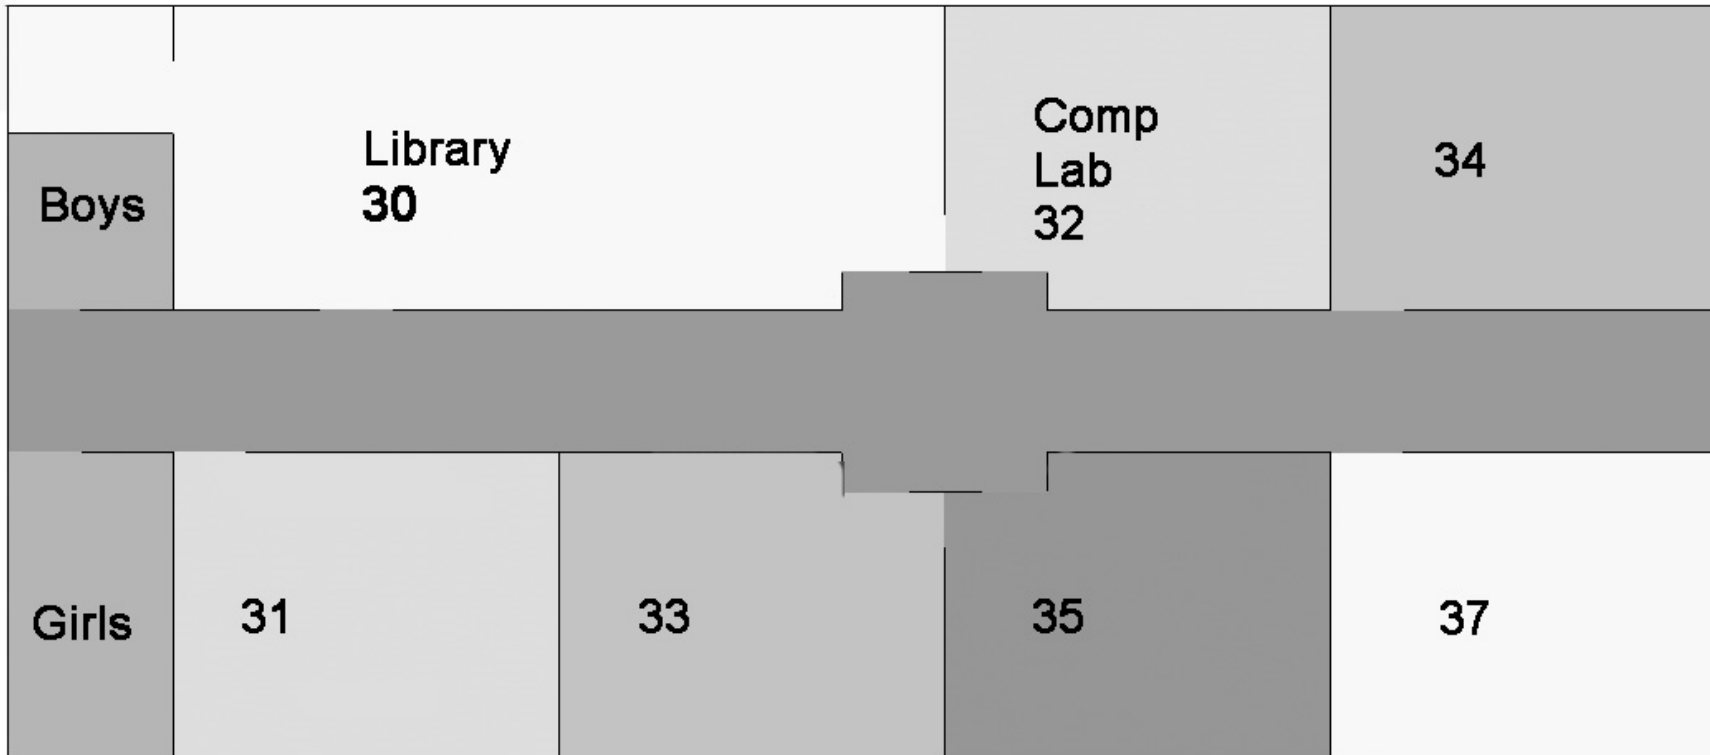

Lakeside Elementary Ground Floor

Lakeside Elementary First Floor

First Floor:
One Switch Location (S)
Two External Bullet or Dome Directional (3)
One External Wide Angle, Fisheye (4)

Lakeside Elementary Second Floor

Meadowlark Elementary

- Three Switch Locations (S)
- Three Indoor Hemispheric 360 Fisheye (1)
- Five Indoor Bullet or Dome Directional (2)
- Four External Bullet or Dome Directional (3)

Two Switch Locations (S)
Three Hemispheric 360 Fisheye (1)
Four External Bullet or Dome Directional (3)
Three External Wide Angle Fisheye (4)