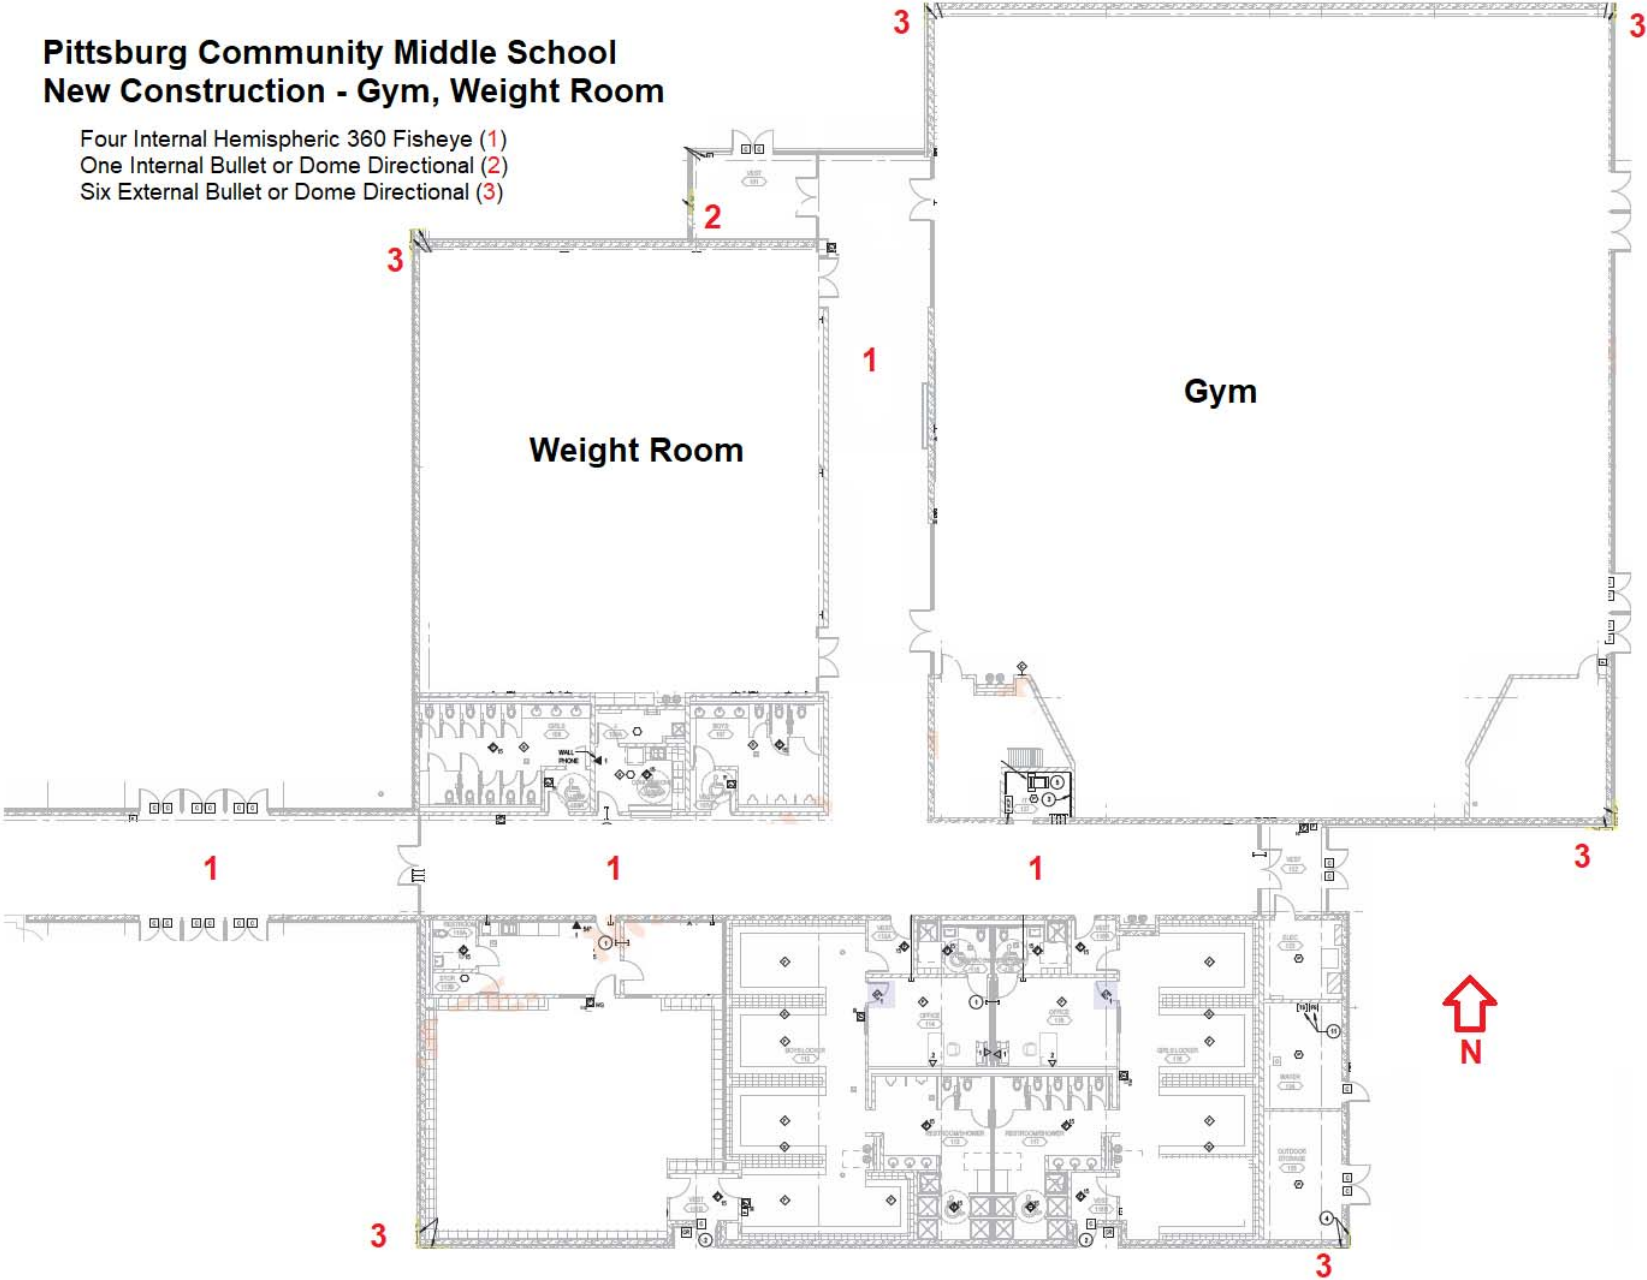

Pittsburg Community Middle School New Construction - Gym, Weight Room

- Four Internal Hemispheric 360 Fisheye (1)
- One Internal Bullet or Dome Directional (2)
- Six External Bullet or Dome Directional (3)