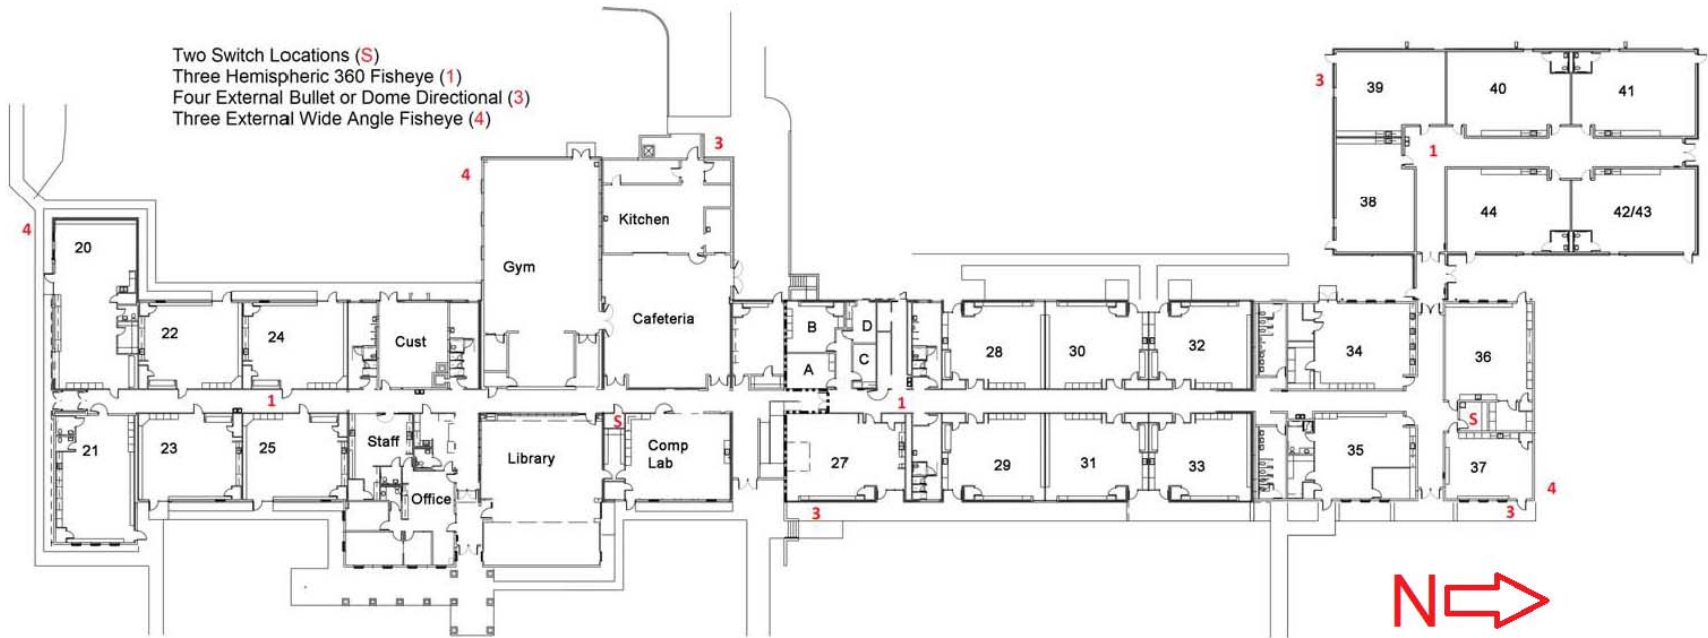

Lakeside Elementary Ground Floor

Lakeside Elementary First Floor

First Floor:
One Switch Location (S)
Two External Bullet or Dome Directional (3)
One External Wide Angle, Fisheye (4)

Lakeside Elementary Second Floor

Meadowlark Elementary

- Three Switch Locations (S)
- Three Indoor Hemispheric 360 Fisheye (1)
- Five Indoor Bullet or Dome Directional (2)
- Four External Bullet or Dome Directional (3)

Two Switch Locations (S)
Three Hemispheric 360 Fisheye (1)
Four External Bullet or Dome Directional (3)
Three External Wide Angle Fisheye (4)

Two Switch Locations (S)
Three Hemispheric 360 Fisheye (1)
Two Indoor Bullet or Dome Directional (2)
Five External Bullet or Dome Directional (3)

Pittsburg Community Middle School New Construction - Gym, Weight Room