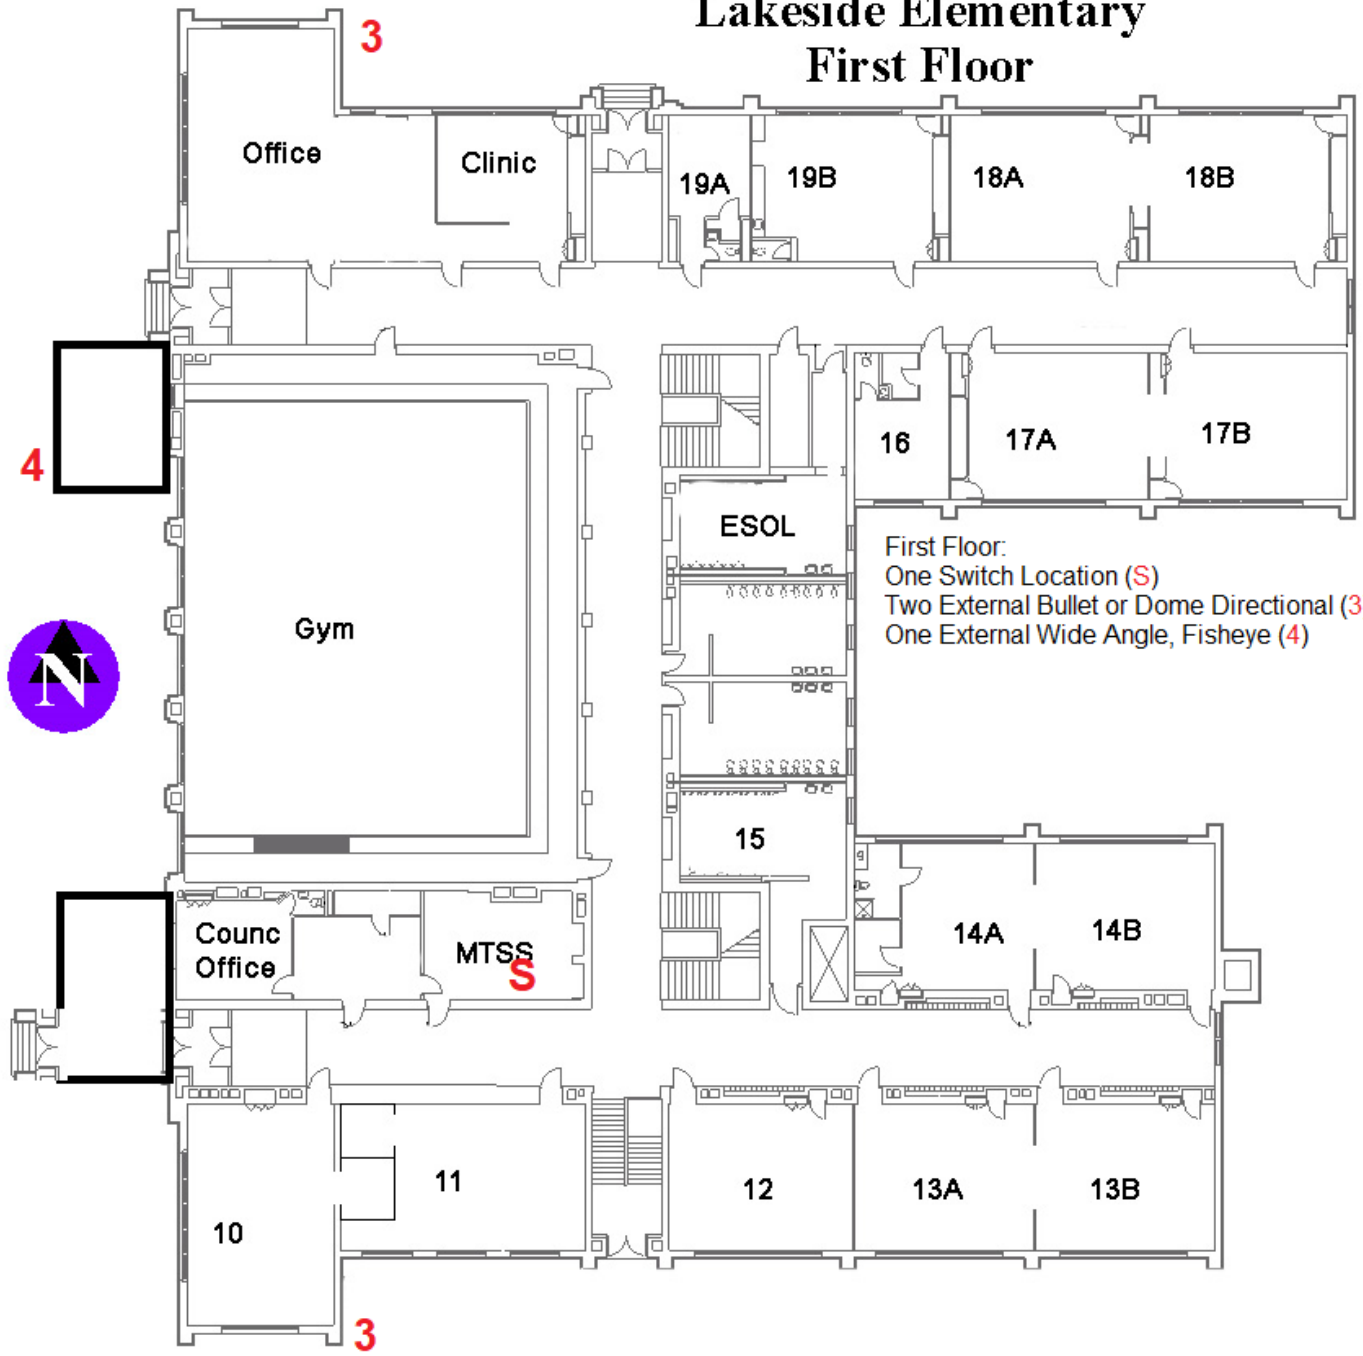

Lakeside Elementary Ground Floor

Lakeside Elementary First Floor

First Floor:
One Switch Location (S)
Two External Bullet or Dome Directional (3)
One External Wide Angle, Fisheye (4)

Lakeside Elementary Second Floor

Meadowlark Elementary

- Three Switch Locations (S)
- Three Indoor Hemispheric 360 Fisheye (1)
- Five Indoor Bullet or Dome Directional (2)
- Four External Bullet or Dome Directional (3)

Two Switch Locations (S)
Three Hemispheric 360 Fisheye (1)
Four External Bullet or Dome Directional (3)
Three External Wide Angle Fisheye (4)