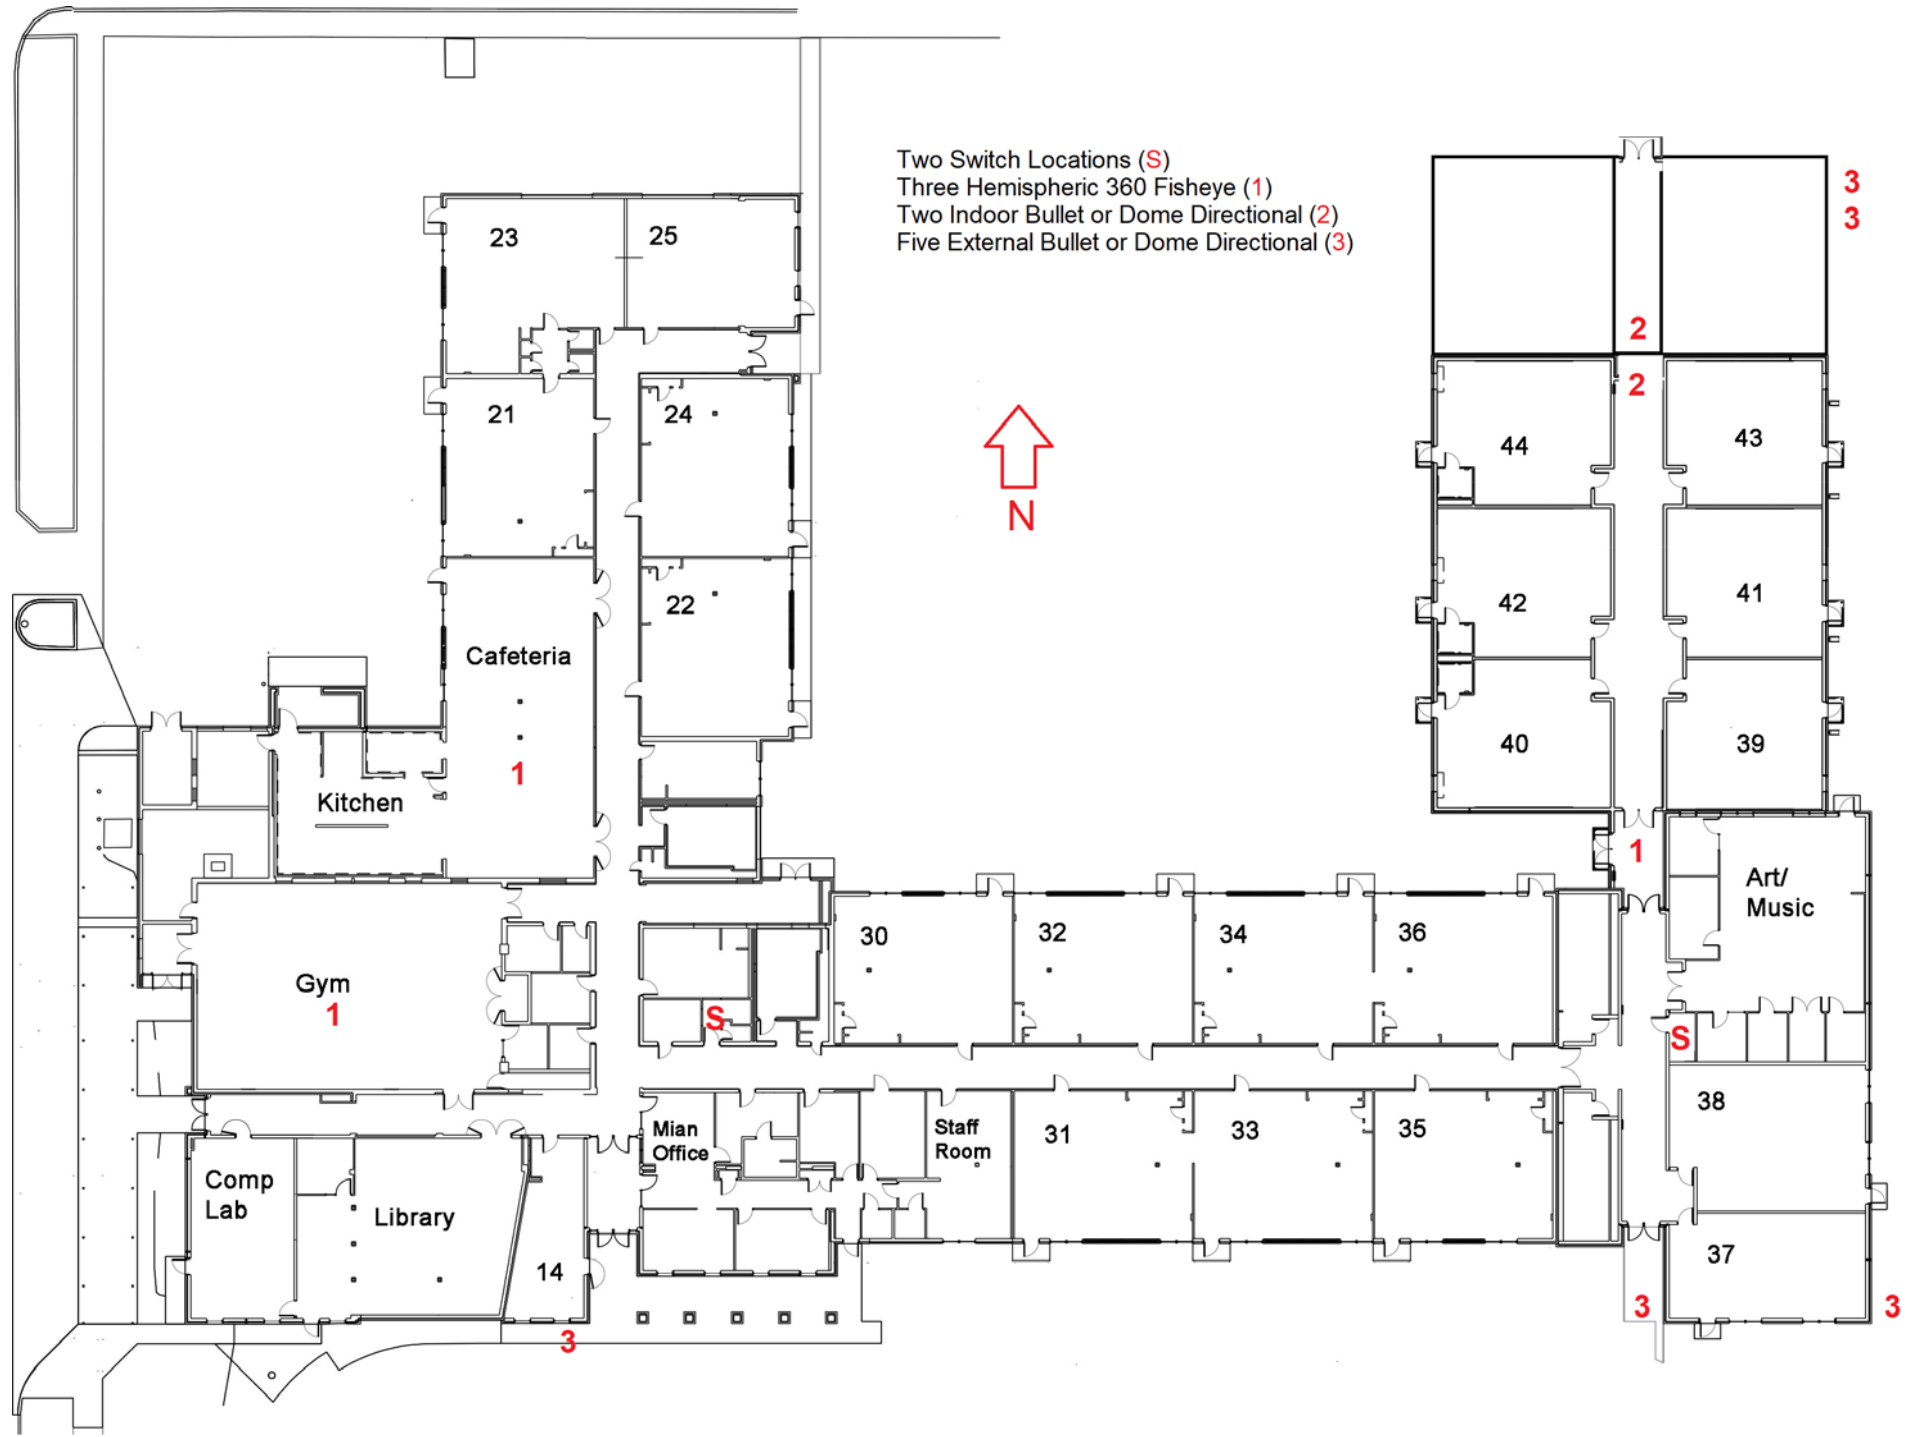

Lakeside Elementary Ground Floor

Lakeside Elementary First Floor

First Floor:
One Switch Location (S)
Two External Bullet or Dome Directional (3)
One External Wide Angle, Fisheye (4)

Lakeside Elementary Second Floor

Meadowlark Elementary

- Three Switch Locations (S)
- Three Indoor Hemispheric 360 Fisheye (1)
- Five Indoor Bullet or Dome Directional (2)
- Four External Bullet or Dome Directional (3)

Two Switch Locations (S)
Three Hemispheric 360 Fisheye (1)
Four External Bullet or Dome Directional (3)
Three External Wide Angle Fisheye (4)

Two Switch Locations (S)
Three Hemispheric 360 Fisheye (1)
Two Indoor Bullet or Dome Directional (2)
Five External Bullet or Dome Directional (3)

Pittsburg Community Middle School New Construction - Gym, Weight Room