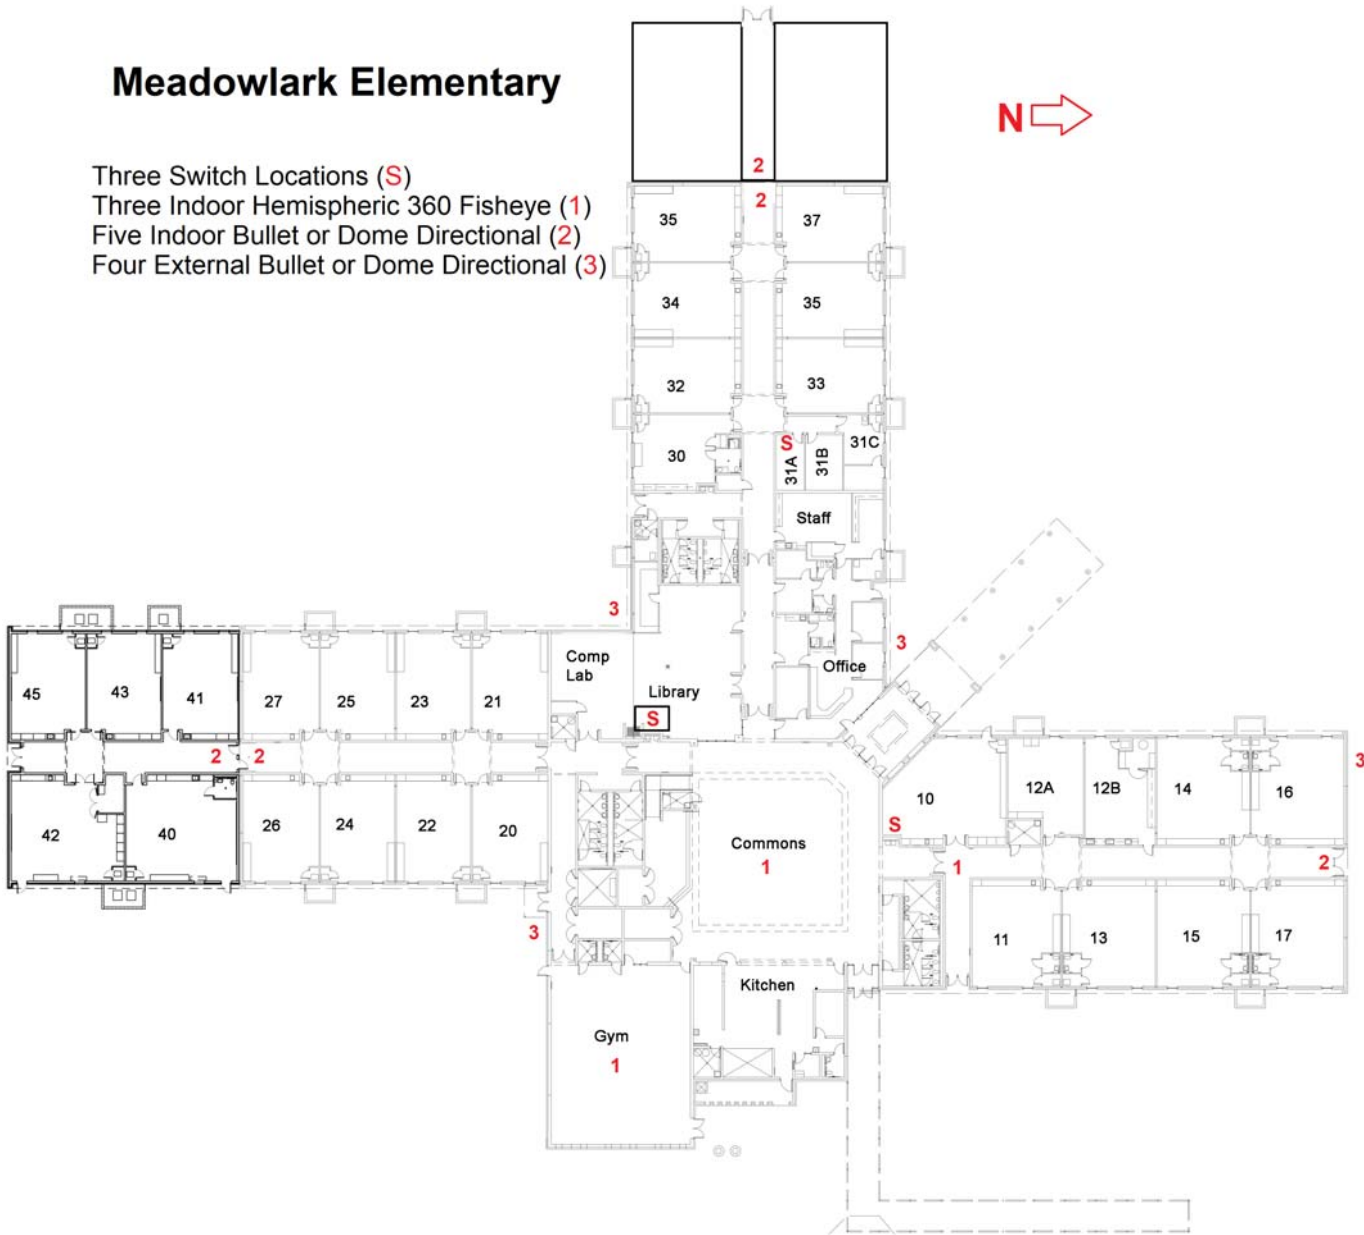

Lakeside Elementary Ground Floor

Lakeside Elementary First Floor

First Floor:
One Switch Location (S)
Two External Bullet or Dome Directional (3)
One External Wide Angle, Fisheye (4)

Lakeside Elementary Second Floor

Meadowlark Elementary

- Three Switch Locations (S)
- Three Indoor Hemispheric 360 Fisheye (1)
- Five Indoor Bullet or Dome Directional (2)
- Four External Bullet or Dome Directional (3)

Two Switch Locations (S)
Three Hemispheric 360 Fisheye (1)
Four External Bullet or Dome Directional (3)
Three External Wide Angle Fisheye (4)

Two Switch Locations (S)
Three Hemispheric 360 Fisheye (1)
Two Indoor Bullet or Dome Directional (2)
Five External Bullet or Dome Directional (3)

Pittsburg Community Middle School New Construction - Gym, Weight Room