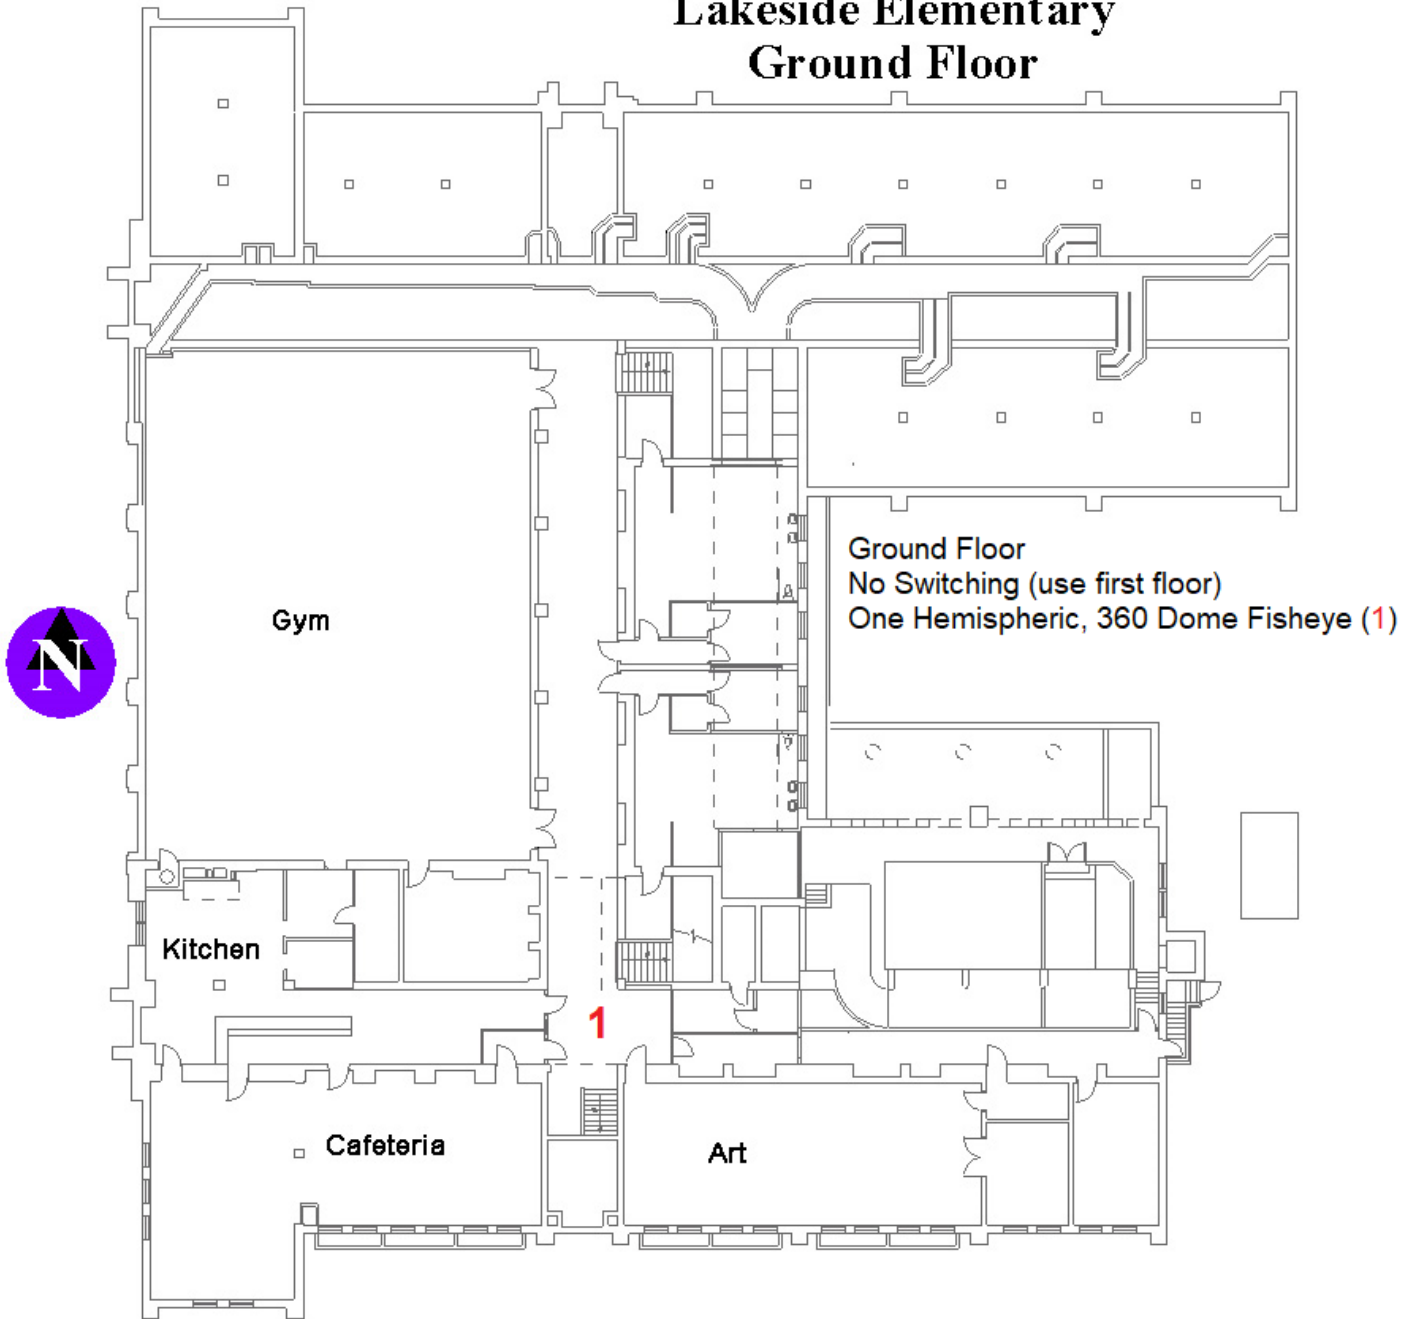

Lakeside Elementary Ground Floor

Lakeside Elementary First Floor

First Floor:
One Switch Location (S)
Two External Bullet or Dome Directional (3)
One External Wide Angle, Fisheye (4)

Lakeside Elementary Second Floor

Meadowlark Elementary

- Three Switch Locations (S)
- Three Indoor Hemispheric 360 Fisheye (1)
- Five Indoor Bullet or Dome Directional (2)
- Four External Bullet or Dome Directional (3)

Two Switch Locations (S)
Three Hemispheric 360 Fisheye (1)
Four External Bullet or Dome Directional (3)
Three External Wide Angle Fisheye (4)