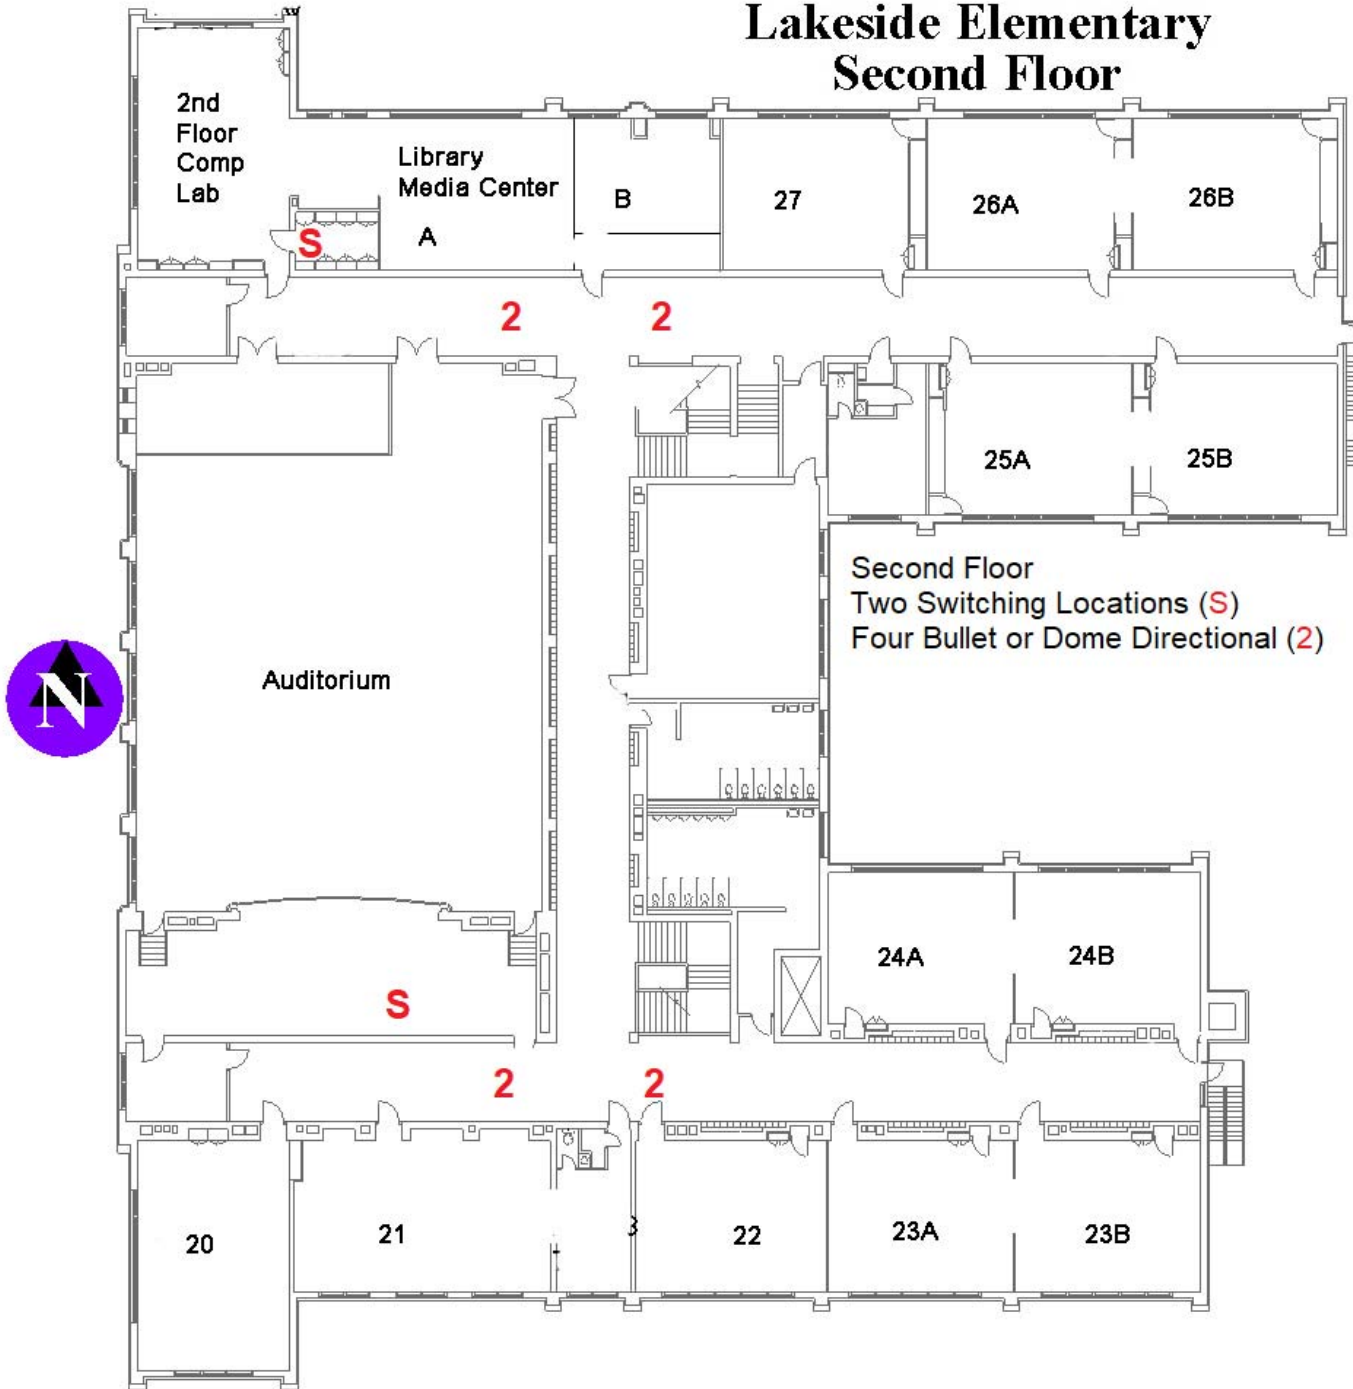

Lakeside Elementary Ground Floor

Lakeside Elementary First Floor

First Floor:
One Switch Location (S)
Two External Bullet or Dome Directional (3)
One External Wide Angle, Fisheye (4)

Lakeside Elementary Second Floor

Meadowlark Elementary

- Three Switch Locations (S)
- Three Indoor Hemispheric 360 Fisheye (1)
- Five Indoor Bullet or Dome Directional (2)
- Four External Bullet or Dome Directional (3)

Two Switch Locations (S)
Three Hemispheric 360 Fisheye (1)
Four External Bullet or Dome Directional (3)
Three External Wide Angle Fisheye (4)