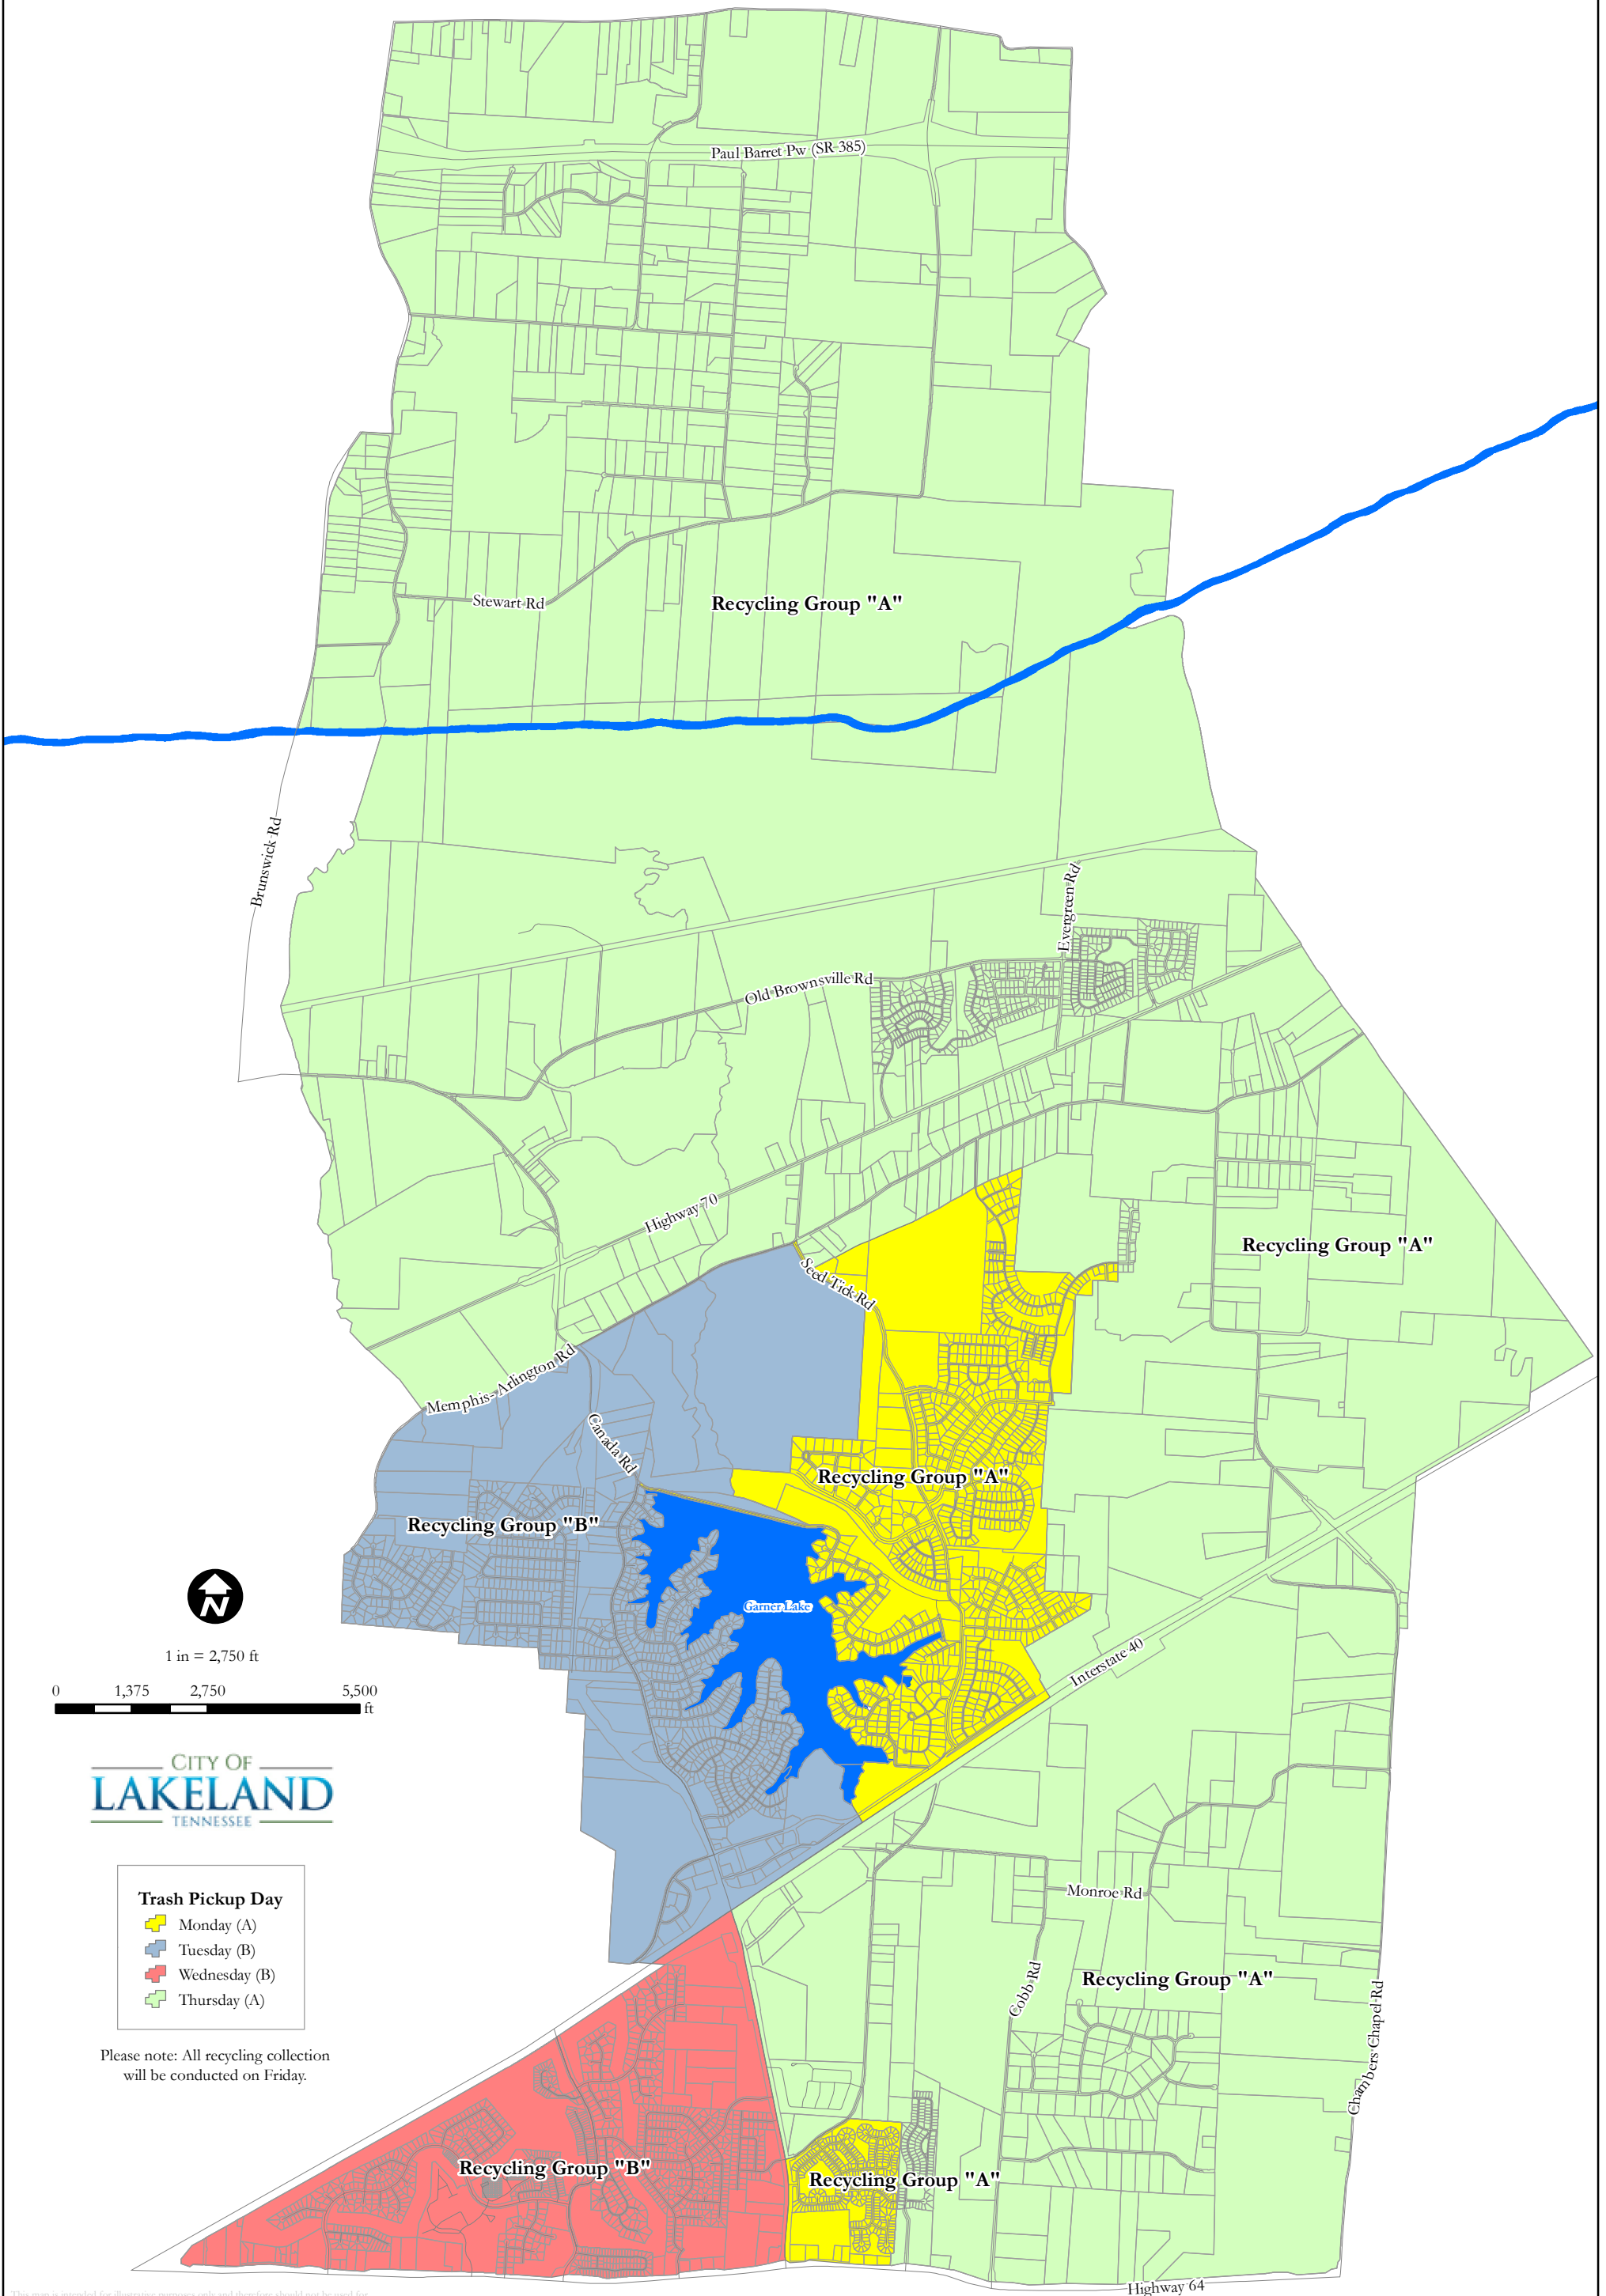

City of Lakeland Trash Collection Schedule

Trash Pickup Day	
■	Monday (A)
■	Tuesday (B)
■	Wednesday (B)
■	Thursday (A)

Please note: All recycling collection will be conducted on Friday.