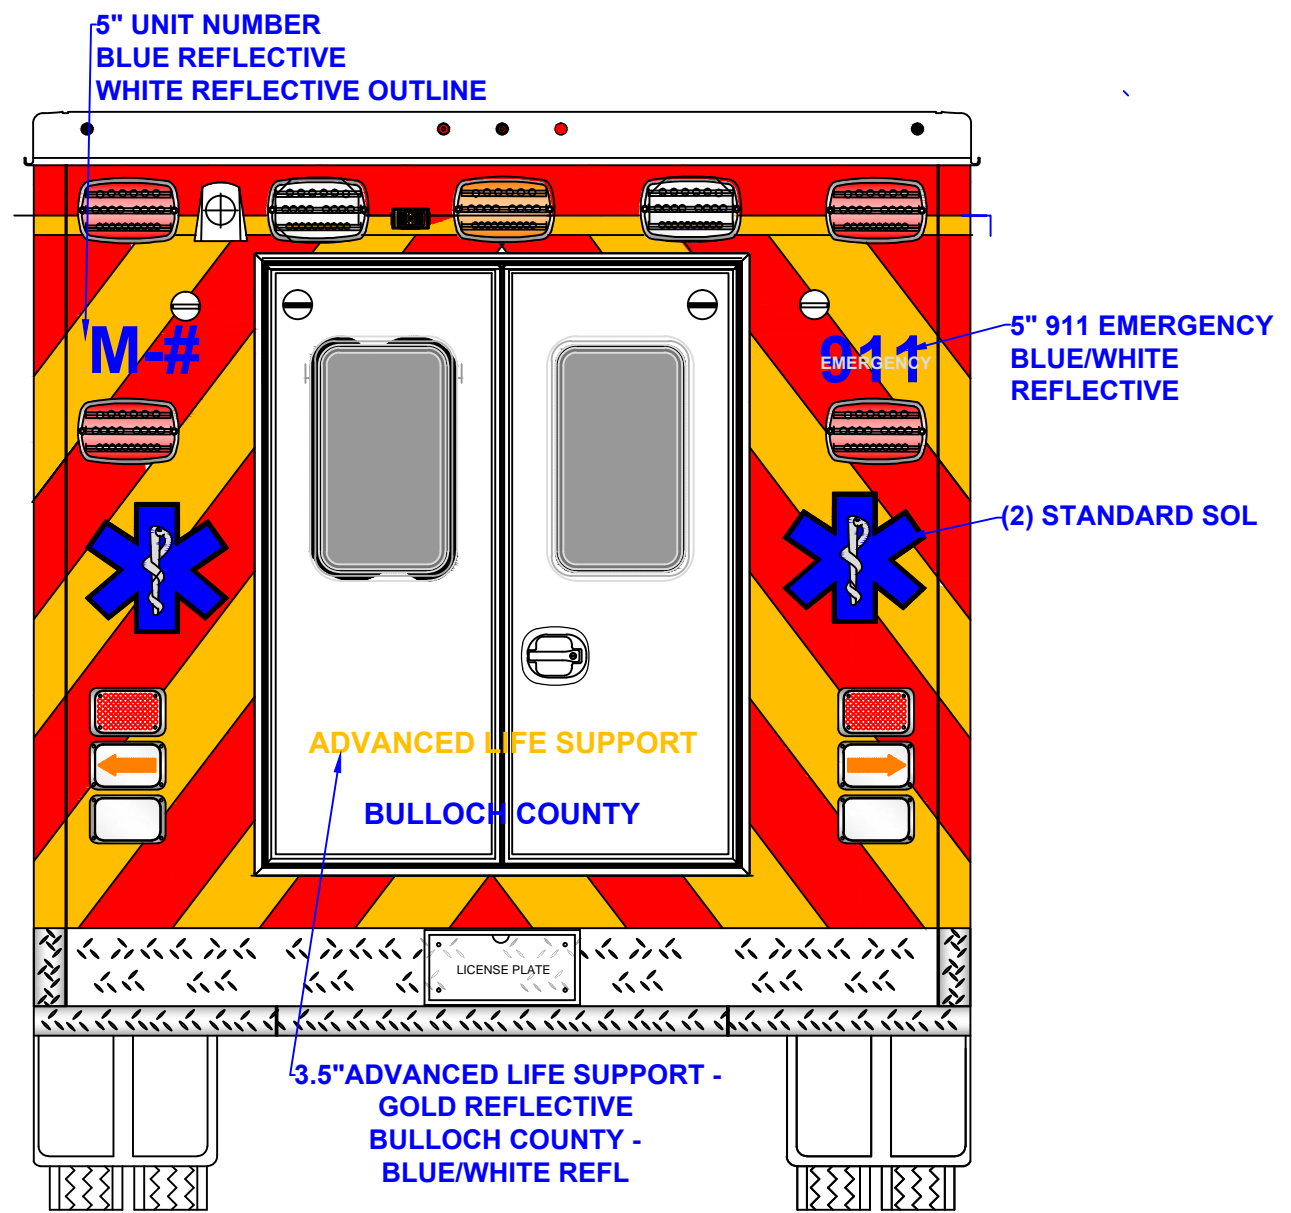

PAINT MODULE Z1 TO MATCH CHASSIS
 SCORPION COAT COMPARTMENTS GRAY
 SCORPION ALL SHELVES
 INSTALL 20" RED UNIT NUMBER ON ROOF
 RED & GOLD REFLECTIVE STRIPE
 STANDARD SOL PACKAGE

| | | | |
|-----------|--------------------|-------|------|
| | BULLOCH-CO. | | |
| | PAINT | | |
| | DRIVER | | |
| UNIT# | | | |
| AMB.TYPE1 | 1'=1'-0" | SANDY | 2016 |

PAIN MODULE Z1 TO MATCH CHASSIS
SCORPION COAT COMPARTMENTS GRAY
SCORPION ALL SHELVES
INSTALL 20" RED UNIT NUMBER ON ROOF
RED & GOLD REFLECTIVE STRIPE
STANDARD SOL PACKAGE

ALL EXTERIOR COMP. TO BE
SCORPION COATED GRAY

| | | | |
|--------------------|----------|-------|------|
| BULLOCH-CO. | | | |
| PAINT | | | |
| PASSENGER | | | |
| UNIT# | | | |
| AMB.TYPE1 | 1'=1'-0" | SANDY | 2016 |

| | | | |
|------------------------------------|----------|-------|------|
| BULLOCH-CO. PAINT FRONT&REAR | | | |
| | | | |
| AMB.TYPE1 | 1'=1'-0" | SANDY | 2016 |