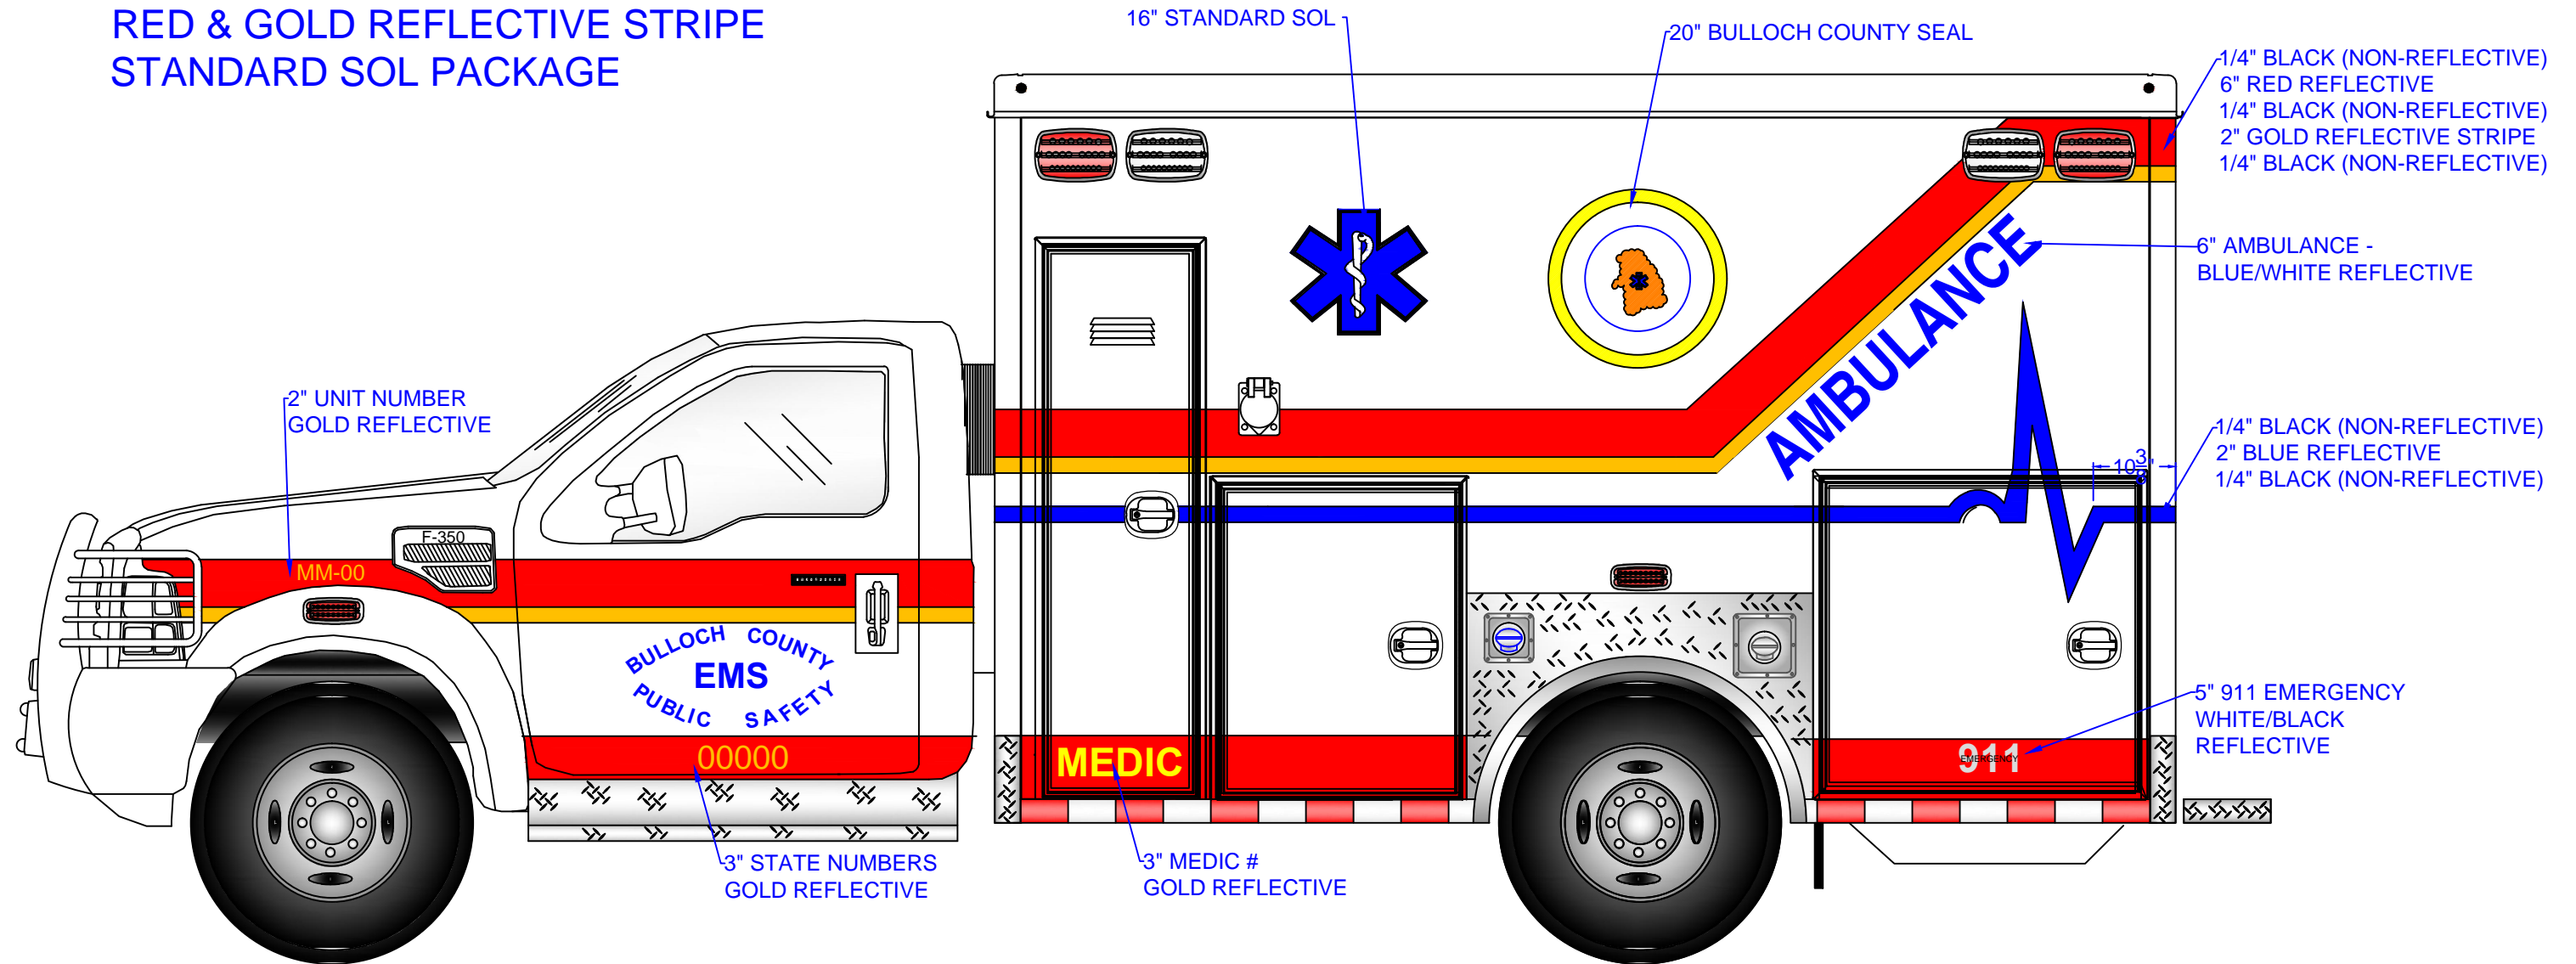

PAINT MODULE Z1 TO MATCH CHASSIS
 SCORPION COAT COMPARTMENTS GRAY
 SCORPION ALL SHELVES
 INSTALL 20" RED UNIT NUMBER ON ROOF
 RED & GOLD REFLECTIVE STRIPE
 STANDARD SOL PACKAGE

| | | | |
|-----------|--------------------|-------|------|
| | BULLOCH-CO. | | |
| | PAINT | | |
| | DRIVER | | |
| UNIT# | | | |
| AMB.TYPE1 | 1'=1'-0" | SANDY | 2016 |

PAIN MODULE Z1 TO MATCH CHASSIS
SCORPION COAT COMPARTMENTS GRAY
SCORPION ALL SHELVES
INSTALL 20" RED UNIT NUMBER ON ROOF
RED & GOLD REFLECTIVE STRIPE
STANDARD SOL PACKAGE

ALL EXTERIOR COMP. TO BE
SCORPION COATED GRAY

| | | | |
|--------------------|----------|-------|------|
| BULLOCH-CO. | | | |
| PAINT | | | |
| PASSENGER | | | |
| UNIT# | | | |
| AMB.TYPE1 | 1'=1'-0" | SANDY | 2016 |

| | | | |
|------------------------------------|----------|-------|------|
| BULLOCH-CO. PAINT FRONT&REAR | | | |
| | | | |
| AMB.TYPE1 | 1'=1'-0" | SANDY | 2016 |