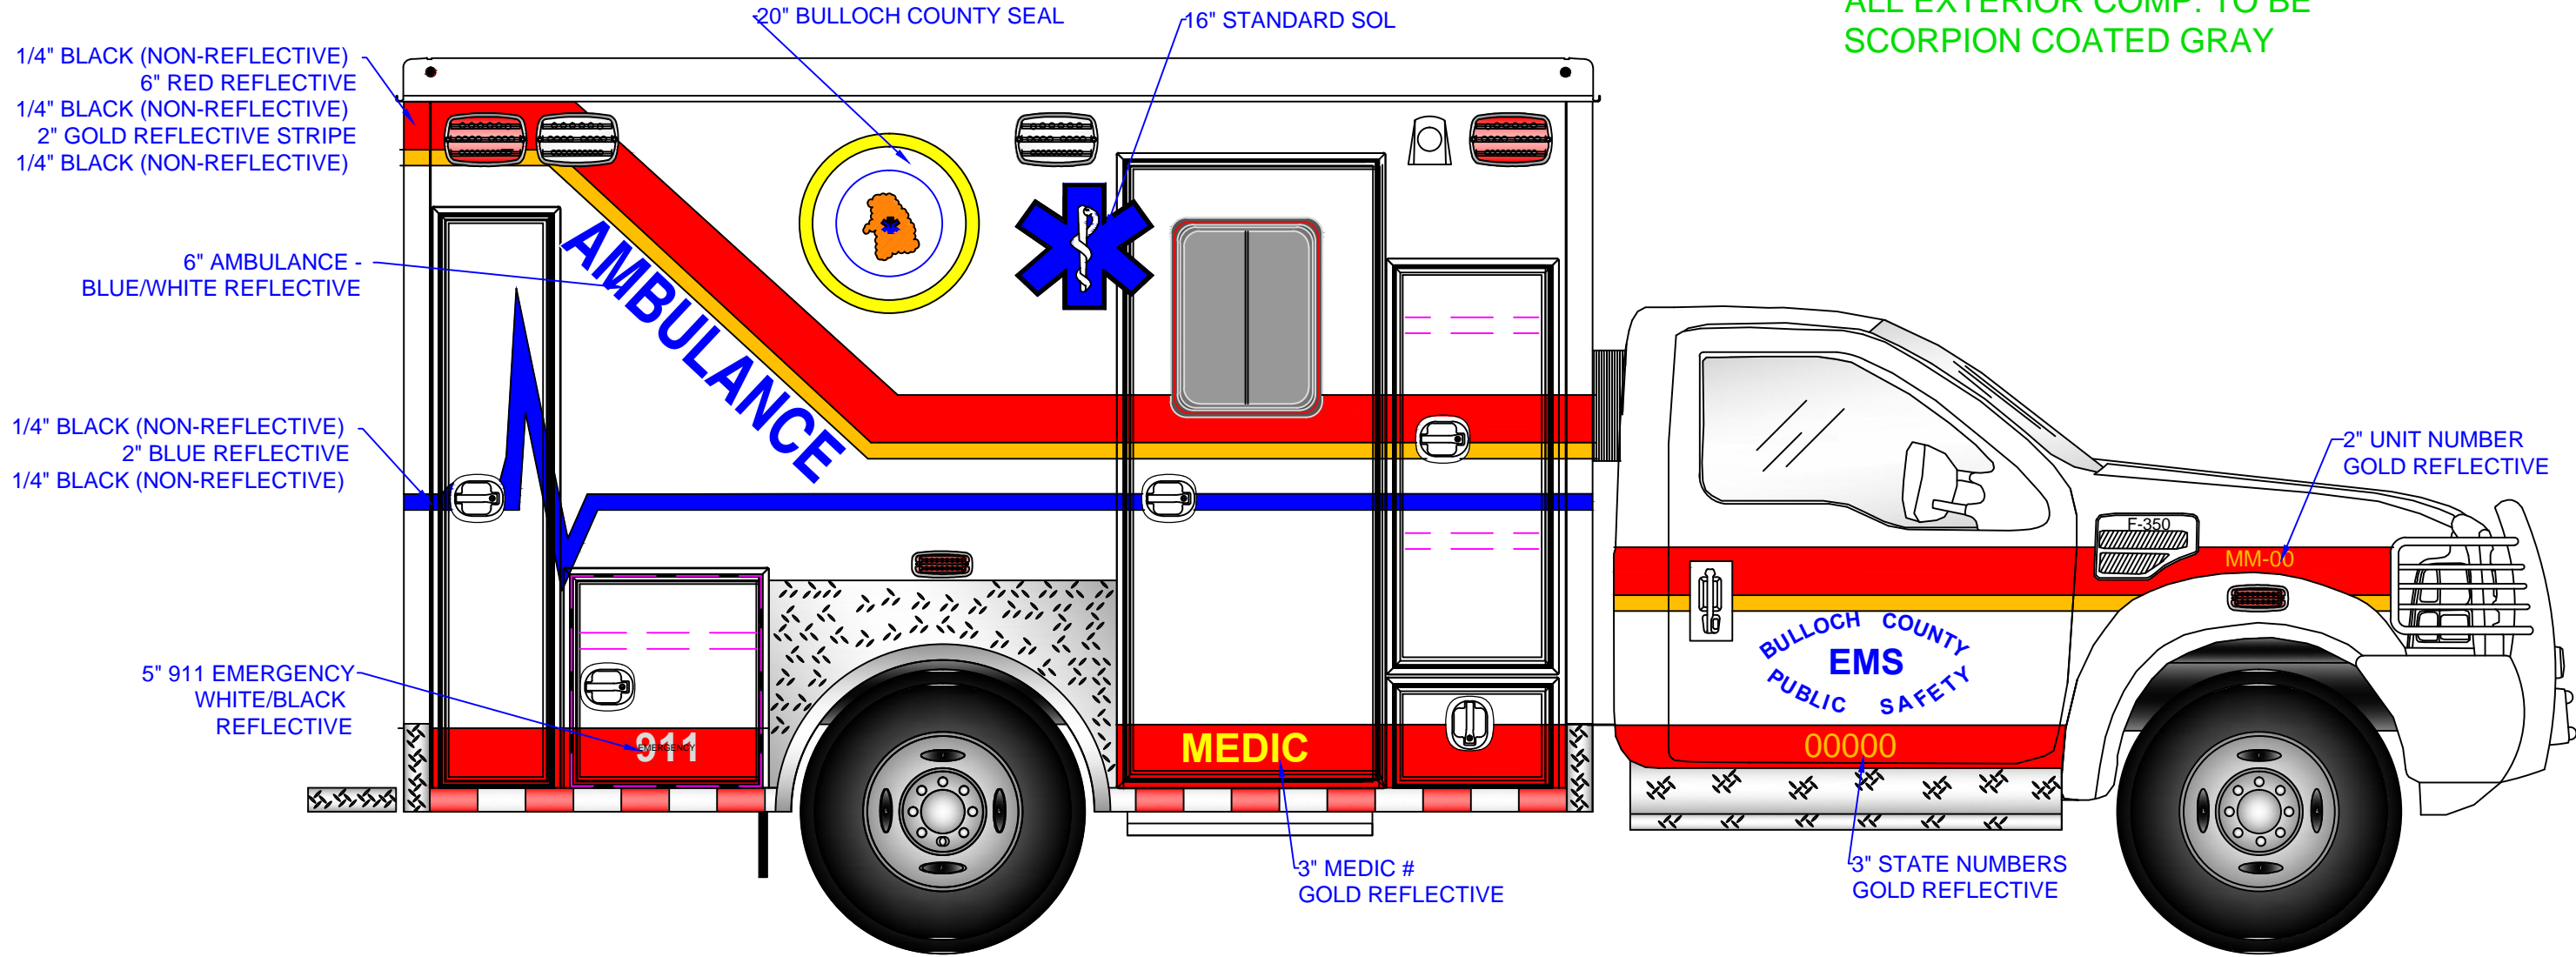

PAINT MODULE Z1 TO MATCH CHASSIS
 SCORPION COAT COMPARTMENTS GRAY
 SCORPION ALL SHELVES
 INSTALL 20" RED UNIT NUMBER ON ROOF
 RED & GOLD REFLECTIVE STRIPE
 STANDARD SOL PACKAGE

| | | | |
|-----------|--------------------|-------|------|
| | BULLOCH-CO. | | |
| | PAINT | | |
| | DRIVER | | |
| UNIT# | | | |
| AMB.TYPE1 | 1'=1'-0" | SANDY | 2016 |

PAIN MODULE Z1 TO MATCH CHASSIS
SCORPION COAT COMPARTMENTS GRAY
SCORPION ALL SHELVES
INSTALL 20" RED UNIT NUMBER ON ROOF
RED & GOLD REFLECTIVE STRIPE
STANDARD SOL PACKAGE

ALL EXTERIOR COMP. TO BE
SCORPION COATED GRAY

| | | | |
|--------------------|----------|-------|------|
| BULLOCH-CO. | | | |
| PAINT | | | |
| PASSENGER | | | |
| UNIT# | | | |
| AMB.TYPE1 | 1'=1'-0" | SANDY | 2016 |

| | | | |
|------------------------------------|----------|-------|------|
| BULLOCH-CO. PAINT FRONT&REAR | | | |
| | | | |
| AMB.TYPE1 | 1'=1'-0" | SANDY | 2016 |