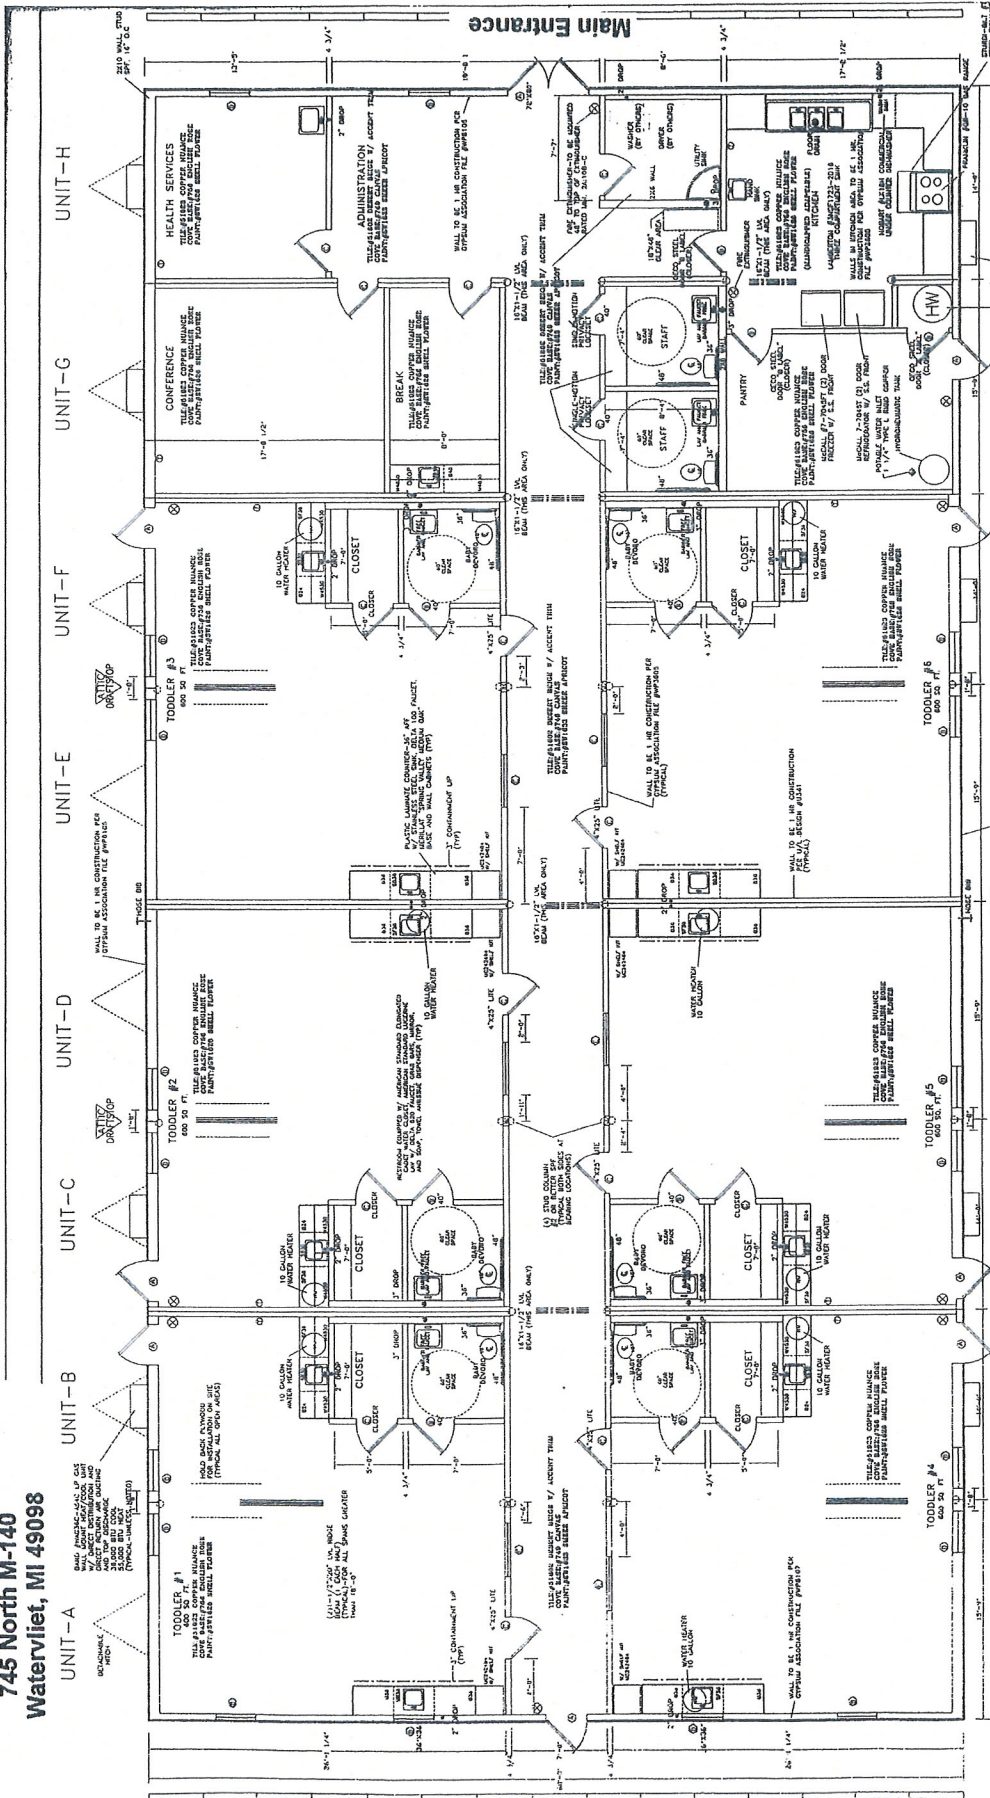

PULLMAN MIGRANT HEAD START

893 55th Street
 Pullman, MI 49450

103

MODULAR 1

1/8" = 1'-0"

F L O O R P L A N

281

Watervliet Migrant Head Start
NORTH BUILDING
745 North M-140
Watervliet, MI 49098

Watervliet Migrant Head Start
SOUTH BUILDING
 745 North M-140
 Watervliet, MI 49098

2 of 2

Main Entrance

Kent City Migrant Head Start
 3385 Rusco Road
 Kent City, MI 49330

**DAYCARE ROOM APPROX.
 NET SQUARE FOOTAGES**

INFANT/ TODDLER #1	535 SQ. FT.
INFANT/ TODDLER #2	508 SQ. FT.
INFANT/ TODDLER #3	613 SQ. FT.
INFANT/ TODDLER #4	612 SQ. FT.
INFANT/ TODDLER #5	608 SQ. FT.
INFANT/ TODDLER #6	605 SQ. FT.
INFANT/ TODDLER #7	606 SQ. FT.
PRESCHOOL #1	707 SQ. FT.
PRESCHOOL #2	707 SQ. FT.
PRESCHOOL #3	707 SQ. FT.

Main Entrance

FLOOR PLAN
 Scale: 1/8" = 1'-0"

Adrian Migrant Head Start
 1372 N. Adrian Highway
 Adrian, MI 49221

TELAMON CORPORATION
 LEWAISSE COUNTY
 SALLY PIPER
 MODULAR CLASSROOM
 FLOOR PLAN
 SHT #1

Main Entrance
Building Front