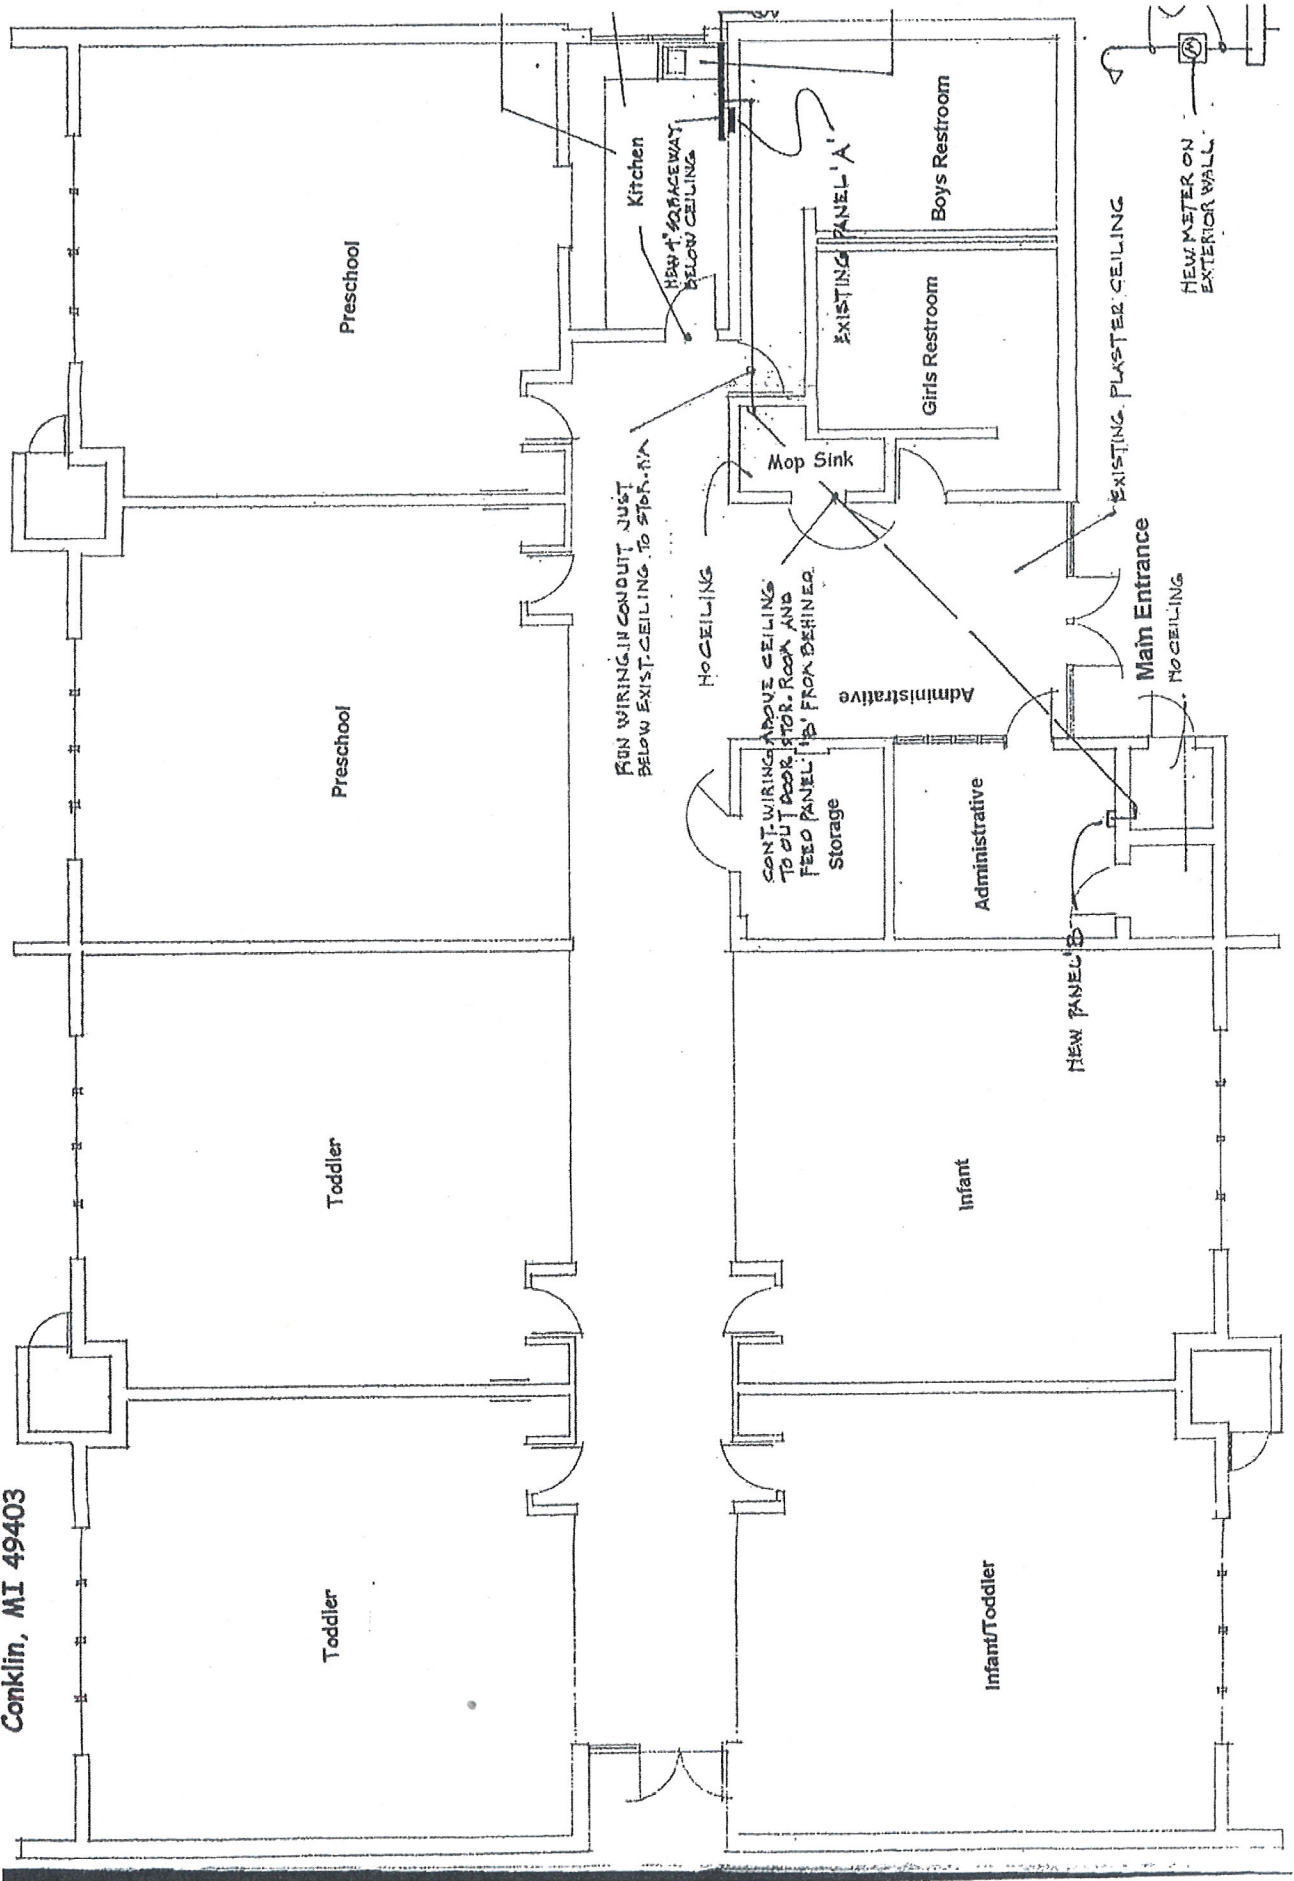

Conklin Migrant Head Start

3501 Sehler Road

Conklin, MI 49403