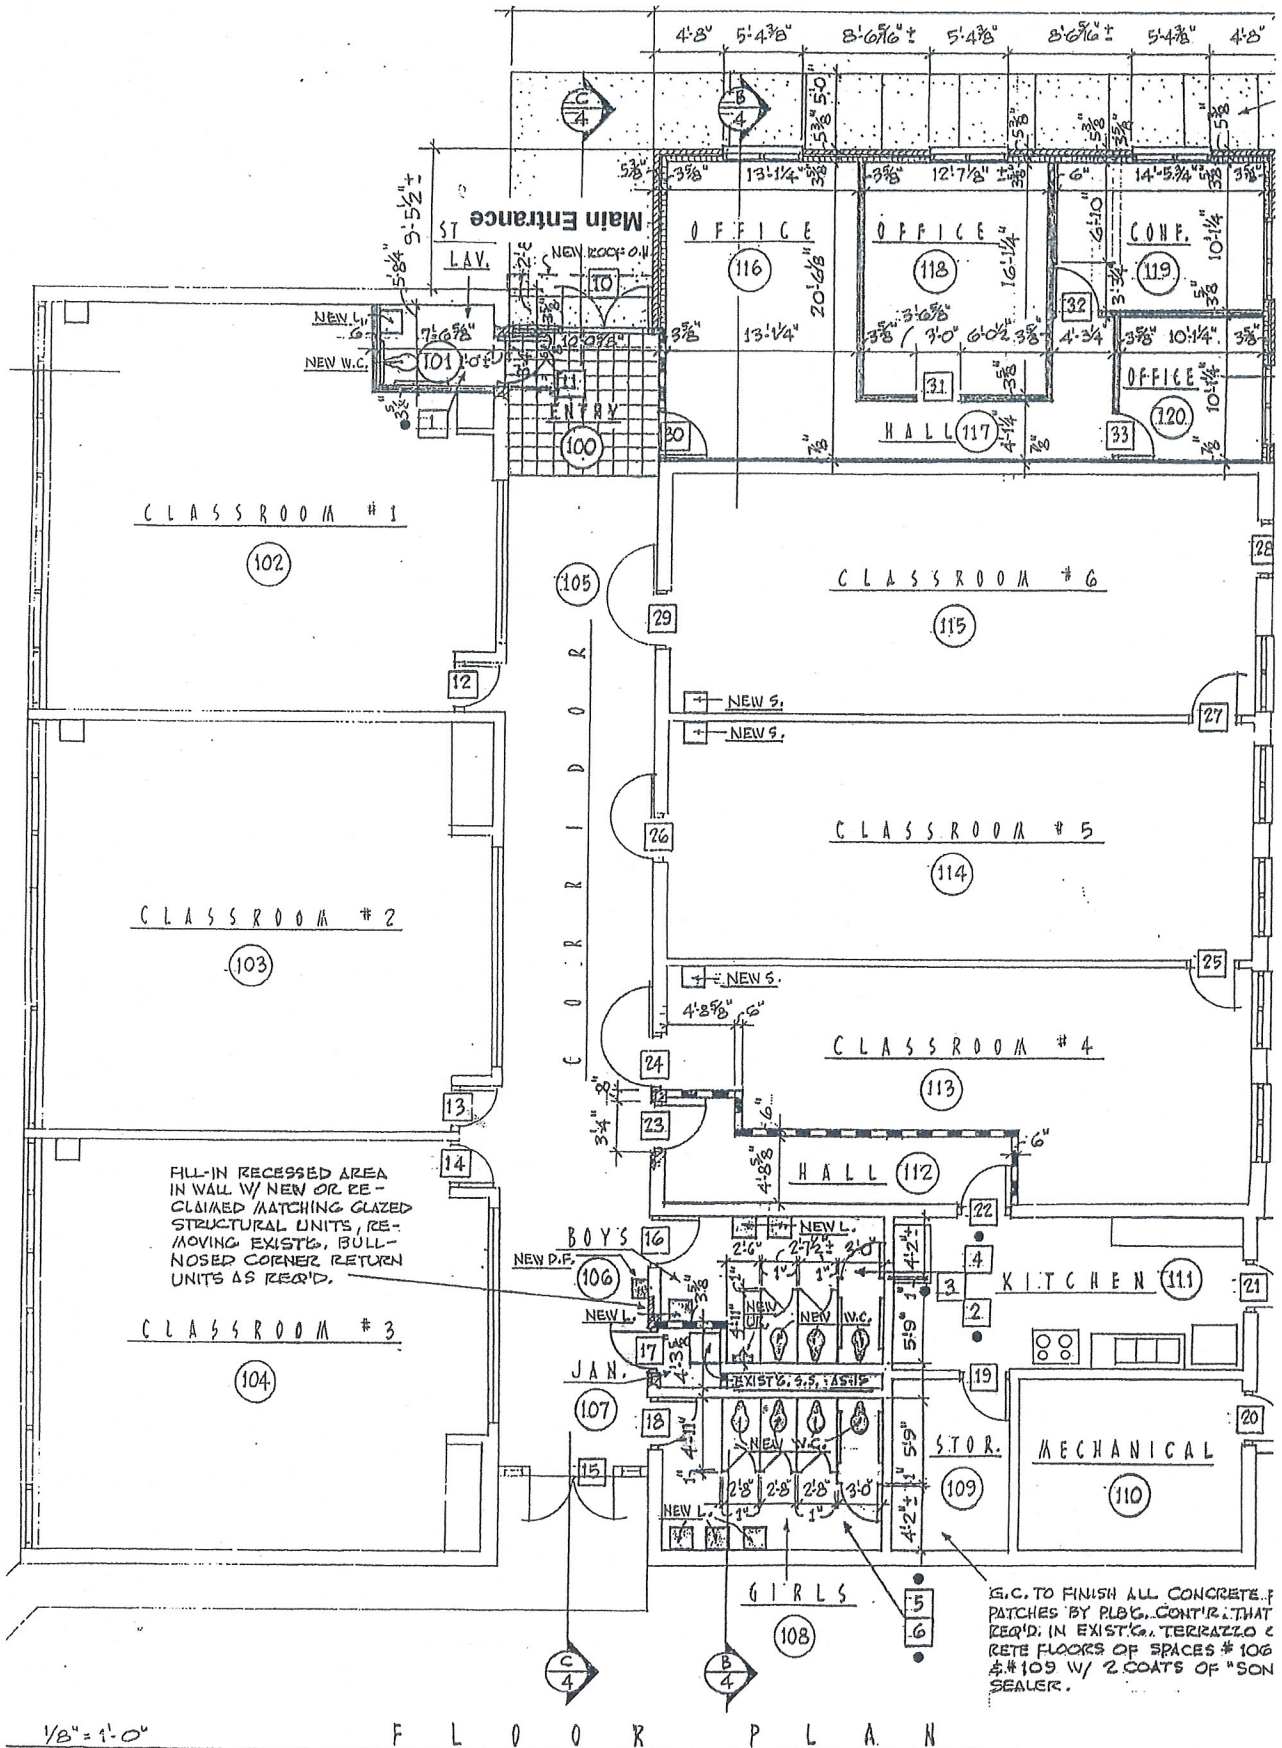

PULLMAN MIGRANT HEAD START

893 55th Street
 Pullman, MI 49450

103

MODULAR 1

1/8" = 1'-0"

F L O O R P L A N

281

Watervliet Migrant Head Start
NORTH BUILDING
745 North M-140
Watervliet, MI 49098

Watervliet Migrant Head Start
SOUTH BUILDING
 745 North M-140
 Watervliet, MI 49098

2 of 2

Main Entrance

Kent City Migrant Head Start
 3385 Rusco Road
 Kent City, MI 49330

**DAYCARE ROOM APPROX.
 NET SQUARE FOOTAGES**

INFANT/ TODDLER #1	535 SQ. FT.
INFANT/ TODDLER #2	508 SQ. FT.
INFANT/ TODDLER #3	613 SQ. FT.
INFANT/ TODDLER #4	612 SQ. FT.
INFANT/ TODDLER #5	608 SQ. FT.
INFANT/ TODDLER #6	605 SQ. FT.
INFANT/ TODDLER #7	606 SQ. FT.
PRESCHOOL #1	707 SQ. FT.
PRESCHOOL #2	707 SQ. FT.
PRESCHOOL #3	707 SQ. FT.

Main Entrance

FLOOR PLAN
 Scale: 1/8" = 1'-0"

Adrian Migrant Head Start
 1372 N. Adrian Highway
 Adrian, MI 49221

TELAMON CORPORATION
 LEWAISSE COUNTY
 SALLY PIPER
 MODULAR CLASSROOM
 FLOOR PLAN
 SHT #1

Main Entrance
Building Front