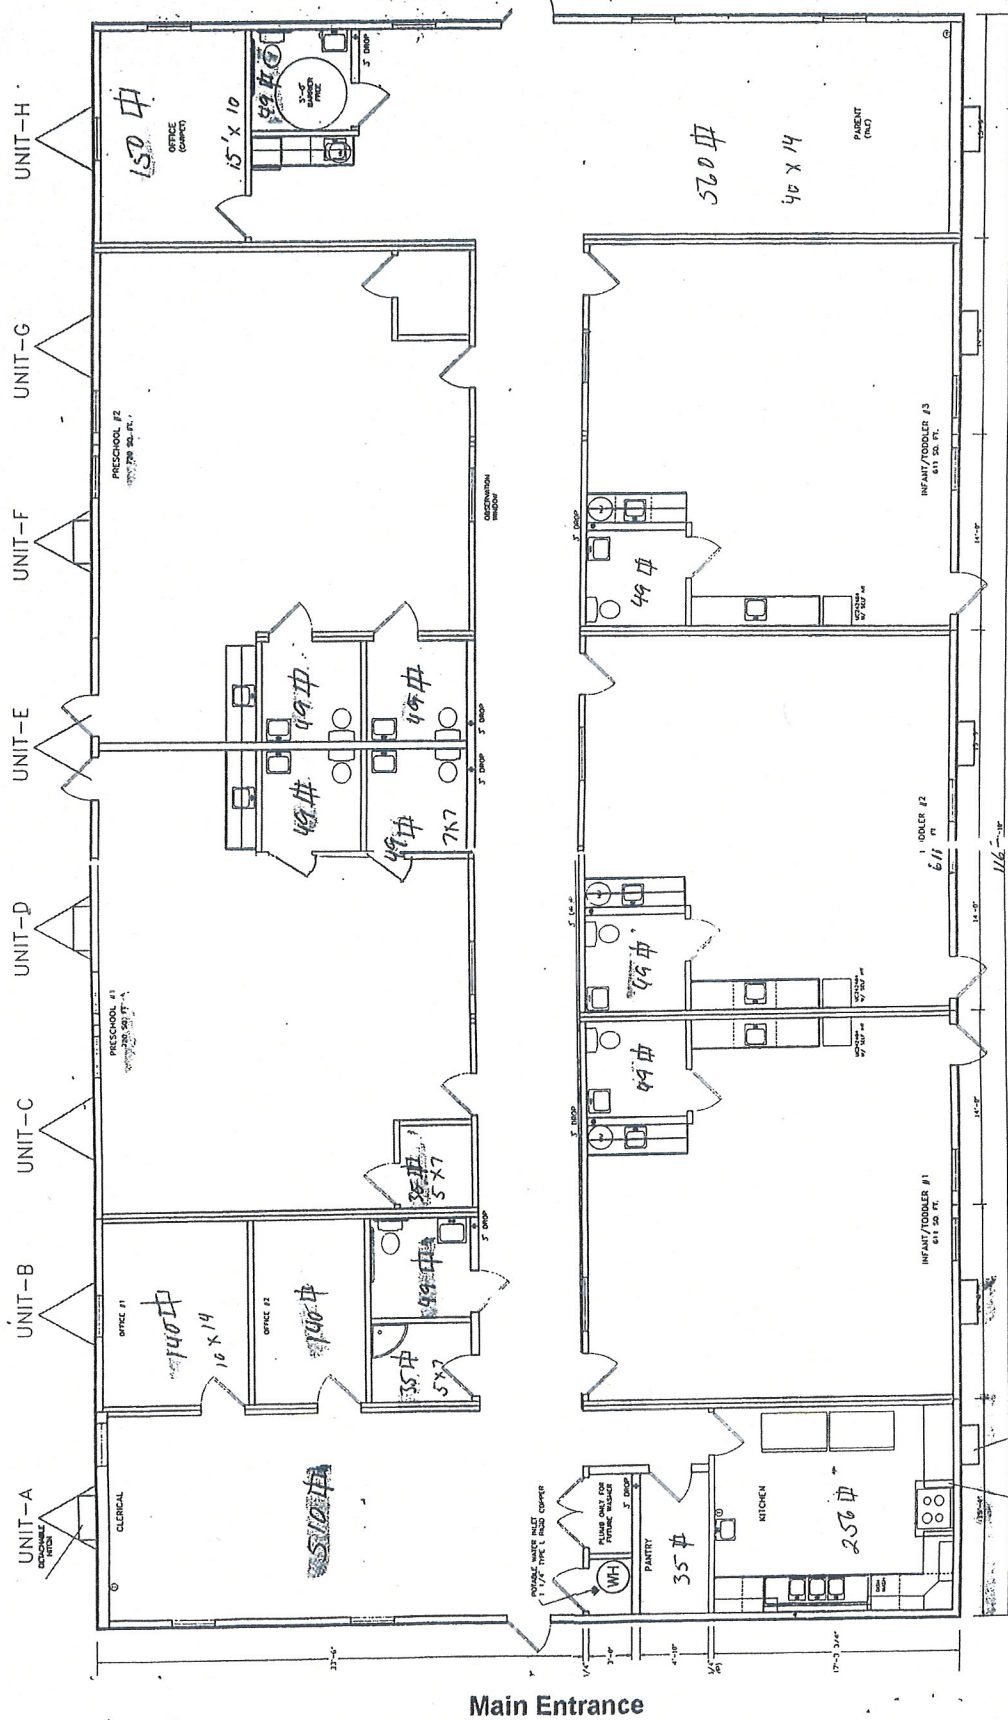

INFANT/ TODDLER #1	535 SQ. FT.
INFANT/ TODDLER #2	508 SQ. FT.
INFANT/ TODDLER #3	613 SQ. FT.
INFANT/ TODDLER #4	612 SQ. FT.
INFANT/ TODDLER #5	608 SQ. FT.
INFANT/ TODDLER #6	605 SQ. FT.
INFANT/ TODDLER #7	606 SQ. FT.
PRESCHOOL #1	707 SQ. FT.
PRESCHOOL #2	707 SQ. FT.
PRESCHOOL #3	707 SQ. FT.

Main Entrance

FLOOR PLAN
 Scale: 1/8" = 1'-0"

Adrian Migrant Head Start
 1372 N. Adrian Highway
 Adrian, MI 49221

TELAMON CORPORATION
 LEWAISSE COUNTY
 SALLY PIPER
 MODULAR CLASSROOM
 FLOOR PLAN
 SHT #1

Main Entrance
Building Front