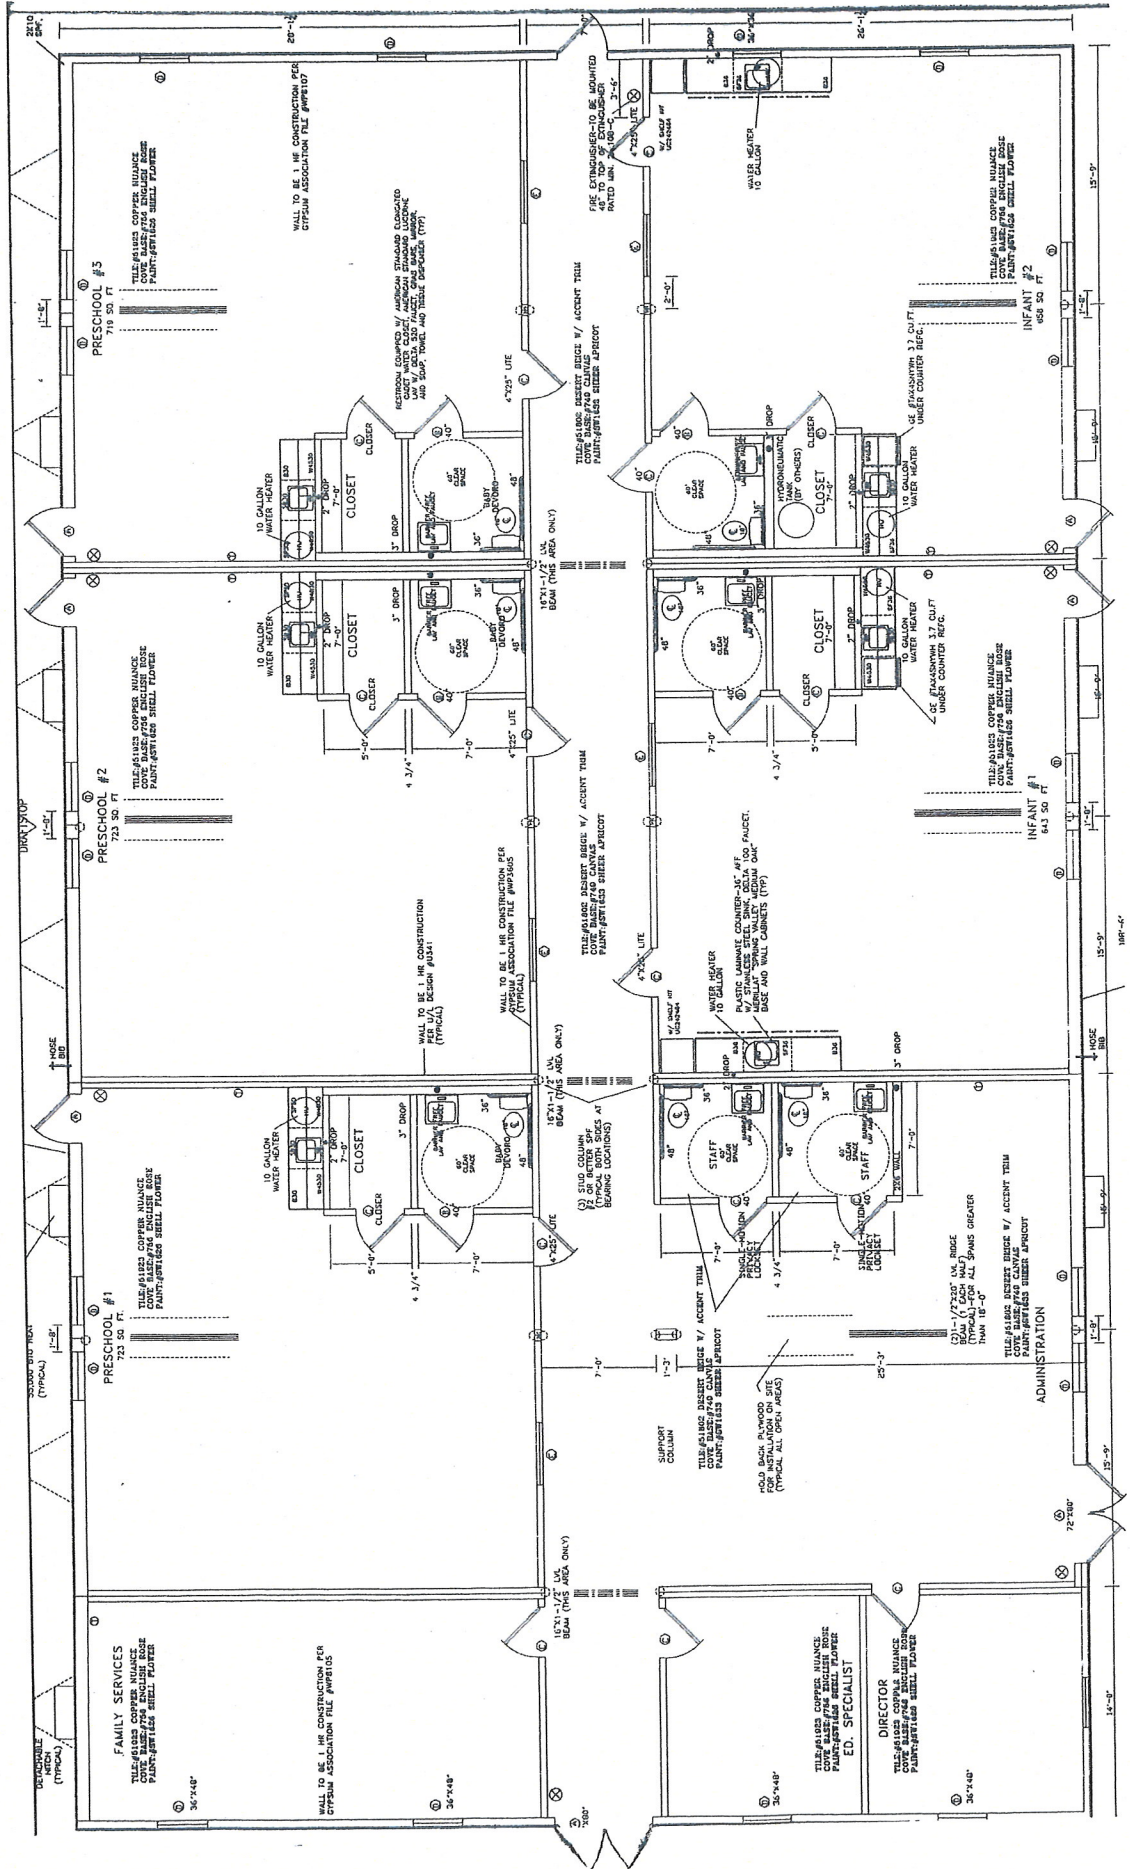

PULLMAN MIGRANT HEAD START

893 55th Street
 Pullman, MI 49450

103

MODULAR 1

1/8" = 1'-0"

F L O O R P L A N

281

Watervliet Migrant Head Start
NORTH BUILDING
745 North M-140
Watervliet, MI 49098

Watervliet Migrant Head Start
SOUTH BUILDING
 745 North M-140
 Watervliet, MI 49098

2 of 2

Main Entrance

Kent City Migrant Head Start
 3385 Rusco Road
 Kent City, MI 49330

**DAYCARE ROOM APPROX.
 NET SQUARE FOOTAGES**

INFANT/ TODDLER #1	535 SQ. FT.
INFANT/ TODDLER #2	508 SQ. FT.
INFANT/ TODDLER #3	613 SQ. FT.
INFANT/ TODDLER #4	612 SQ. FT.
INFANT/ TODDLER #5	608 SQ. FT.
INFANT/ TODDLER #6	605 SQ. FT.
INFANT/ TODDLER #7	606 SQ. FT.
PRESCHOOL #1	707 SQ. FT.
PRESCHOOL #2	707 SQ. FT.
PRESCHOOL #3	707 SQ. FT.

Main Entrance

FLOOR PLAN
 Scale: 1/8" = 1'-0"

Adrian Migrant Head Start
 1372 N. Adrian Highway
 Adrian, MI 49221

TELAMON CORPORATION
 LEWAISSE COUNTY
 SALLY PIPER
 MODULAR CLASSROOM
 FLOOR PLAN
 SHT #1

Main Entrance
Building Front