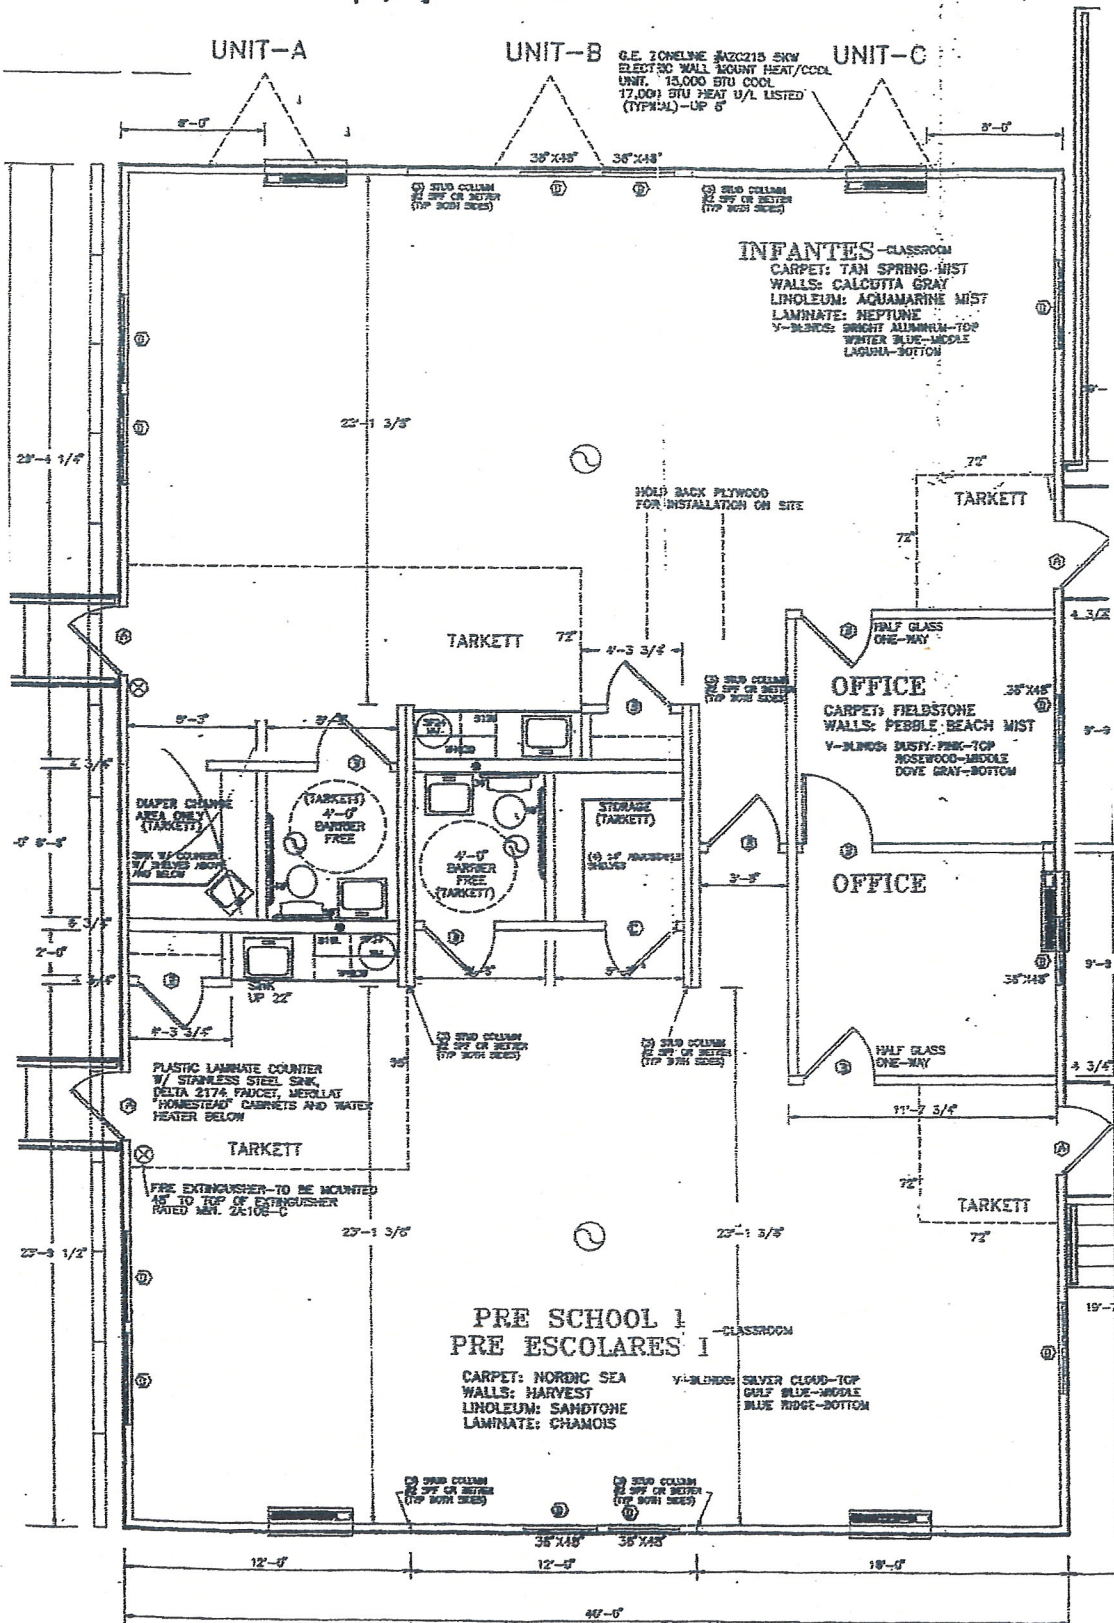

PULLMAN MIGRANT HEAD START

893 55th Street
 Pullman, MI 49450

103

MODULAR 1

1/8" = 1'-0"

F L O O R P L A N

281

Watervliet Migrant Head Start
NORTH BUILDING
745 North M-140
Watervliet, MI 49098

Watervliet Migrant Head Start
SOUTH BUILDING
 745 North M-140
 Watervliet, MI 49098

2 of 2

Main Entrance

Kent City Migrant Head Start
 3385 Rusco Road
 Kent City, MI 49330

**DAYCARE ROOM APPROX.
 NET SQUARE FOOTAGES**

INFANT/ TODDLER #1	535 SQ. FT.
INFANT/ TODDLER #2	508 SQ. FT.
INFANT/ TODDLER #3	613 SQ. FT.
INFANT/ TODDLER #4	612 SQ. FT.
INFANT/ TODDLER #5	608 SQ. FT.
INFANT/ TODDLER #6	605 SQ. FT.
INFANT/ TODDLER #7	606 SQ. FT.
PRESCHOOL #1	707 SQ. FT.
PRESCHOOL #2	707 SQ. FT.
PRESCHOOL #3	707 SQ. FT.

Main Entrance

FLOOR PLAN
 Scale: 1/8" = 1'-0"

Adrian Migrant Head Start
 1372 N. Adrian Highway
 Adrian, MI 49221

TELAMON CORPORATION
 LEWAISSE COUNTY
 SALLY PIPER
 MODULAR CLASSROOM
 FLOOR PLAN
 SHT #1

Main Entrance
Building Front