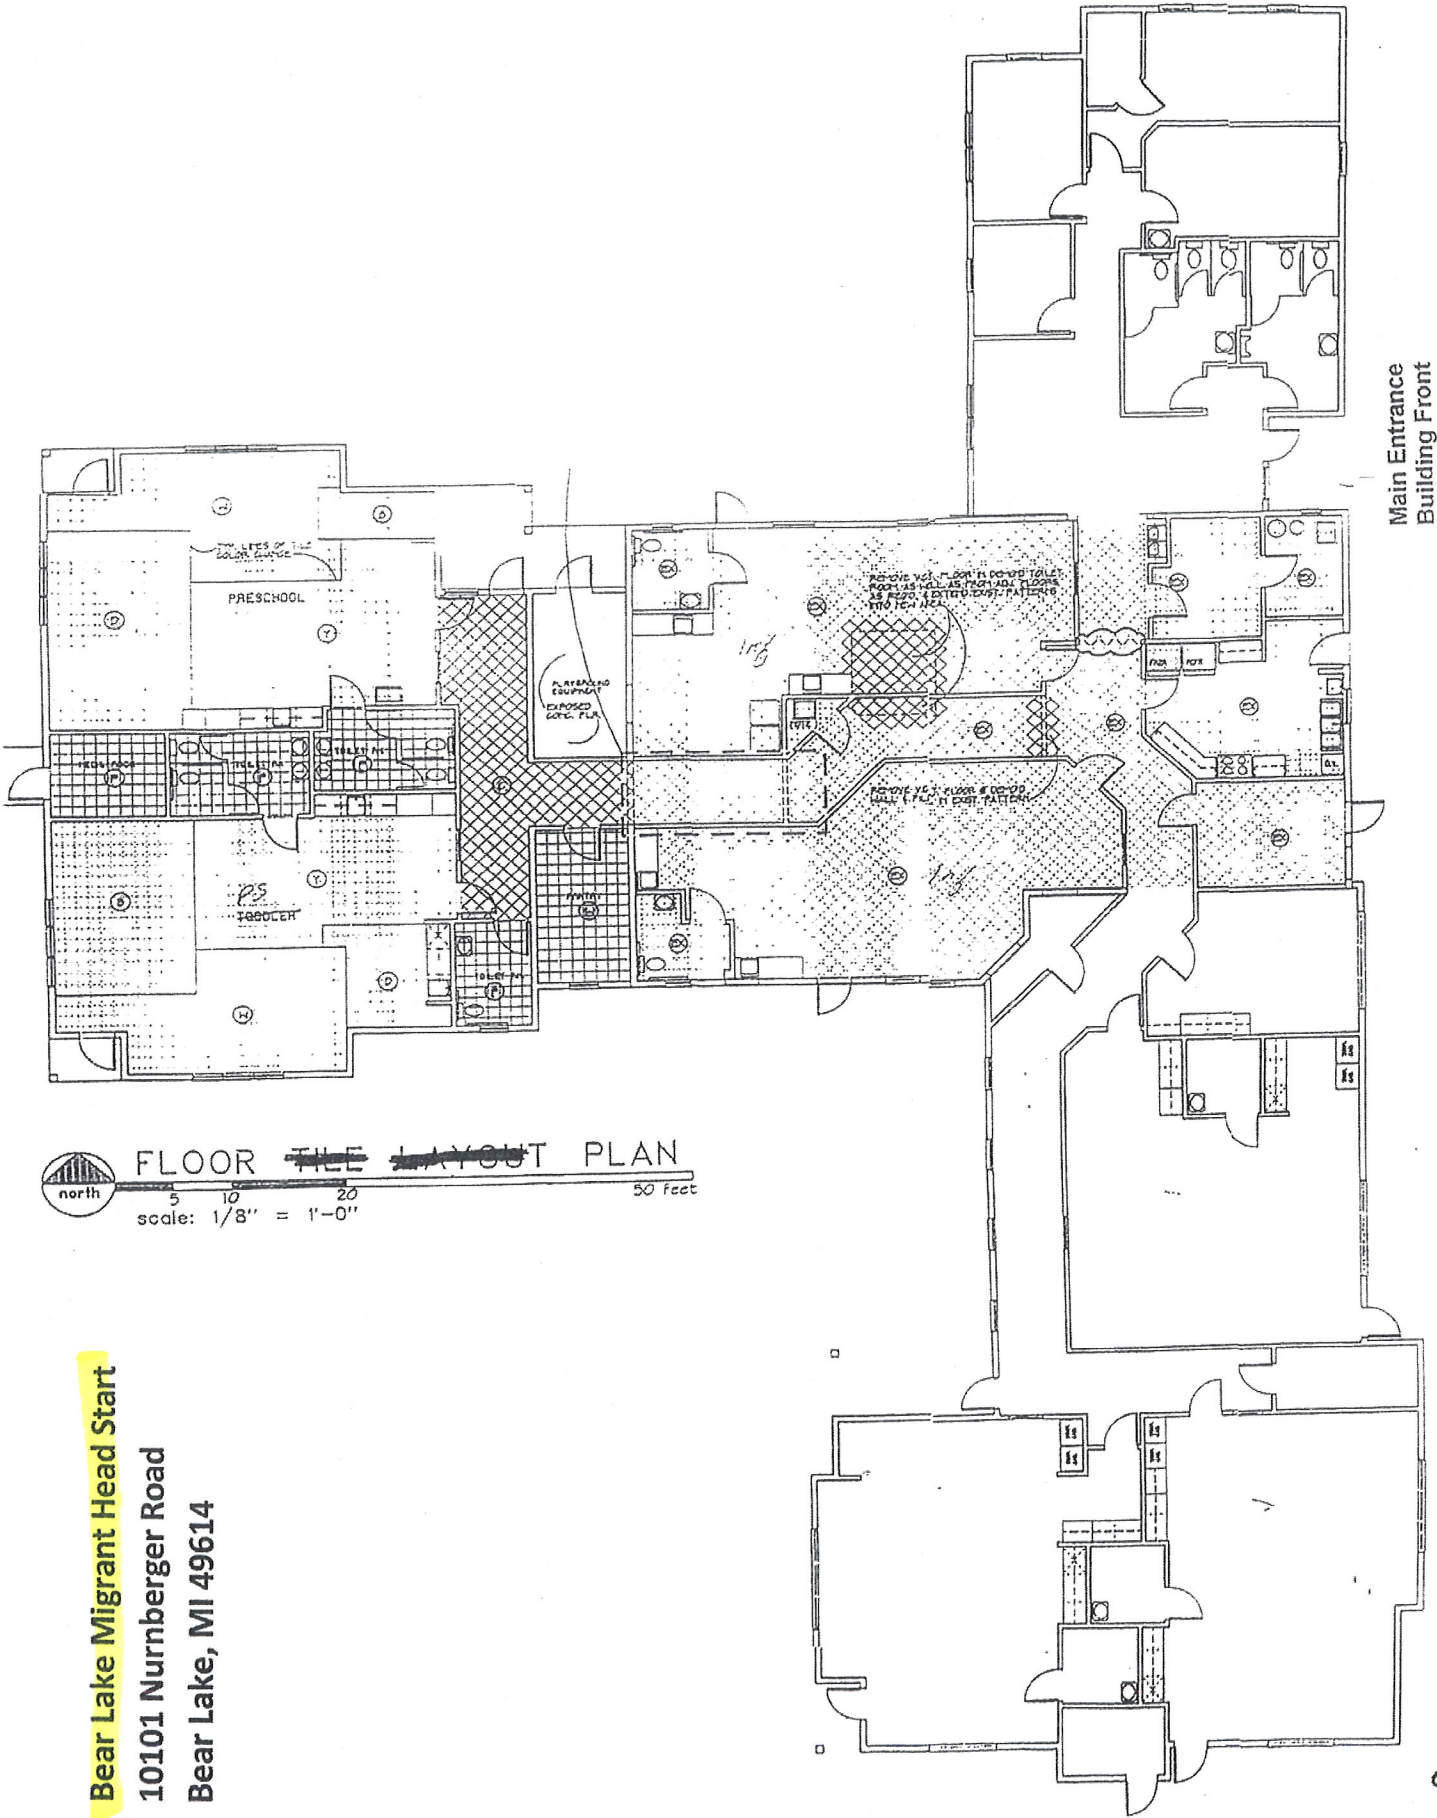

INFANT/ TODDLER #1	535 SQ. FT.
INFANT/ TODDLER #2	508 SQ. FT.
INFANT/ TODDLER #3	613 SQ. FT.
INFANT/ TODDLER #4	612 SQ. FT.
INFANT/ TODDLER #5	608 SQ. FT.
INFANT/ TODDLER #6	605 SQ. FT.
INFANT/ TODDLER #7	606 SQ. FT.
PRESCHOOL #1	707 SQ. FT.
PRESCHOOL #2	707 SQ. FT.
PRESCHOOL #3	707 SQ. FT.

Main Entrance

FLOOR PLAN
 Scale: 1/8" = 1'-0"

Adrian Migrant Head Start
 1372 N. Adrian Highway
 Adrian, MI 49221

TELAMON CORPORATION
 LEWAISSE COUNTY
 SALLY PIPER
 MODULAR CLASSROOM
 FLOOR PLAN
 SHT #1

Main Entrance
Building Front