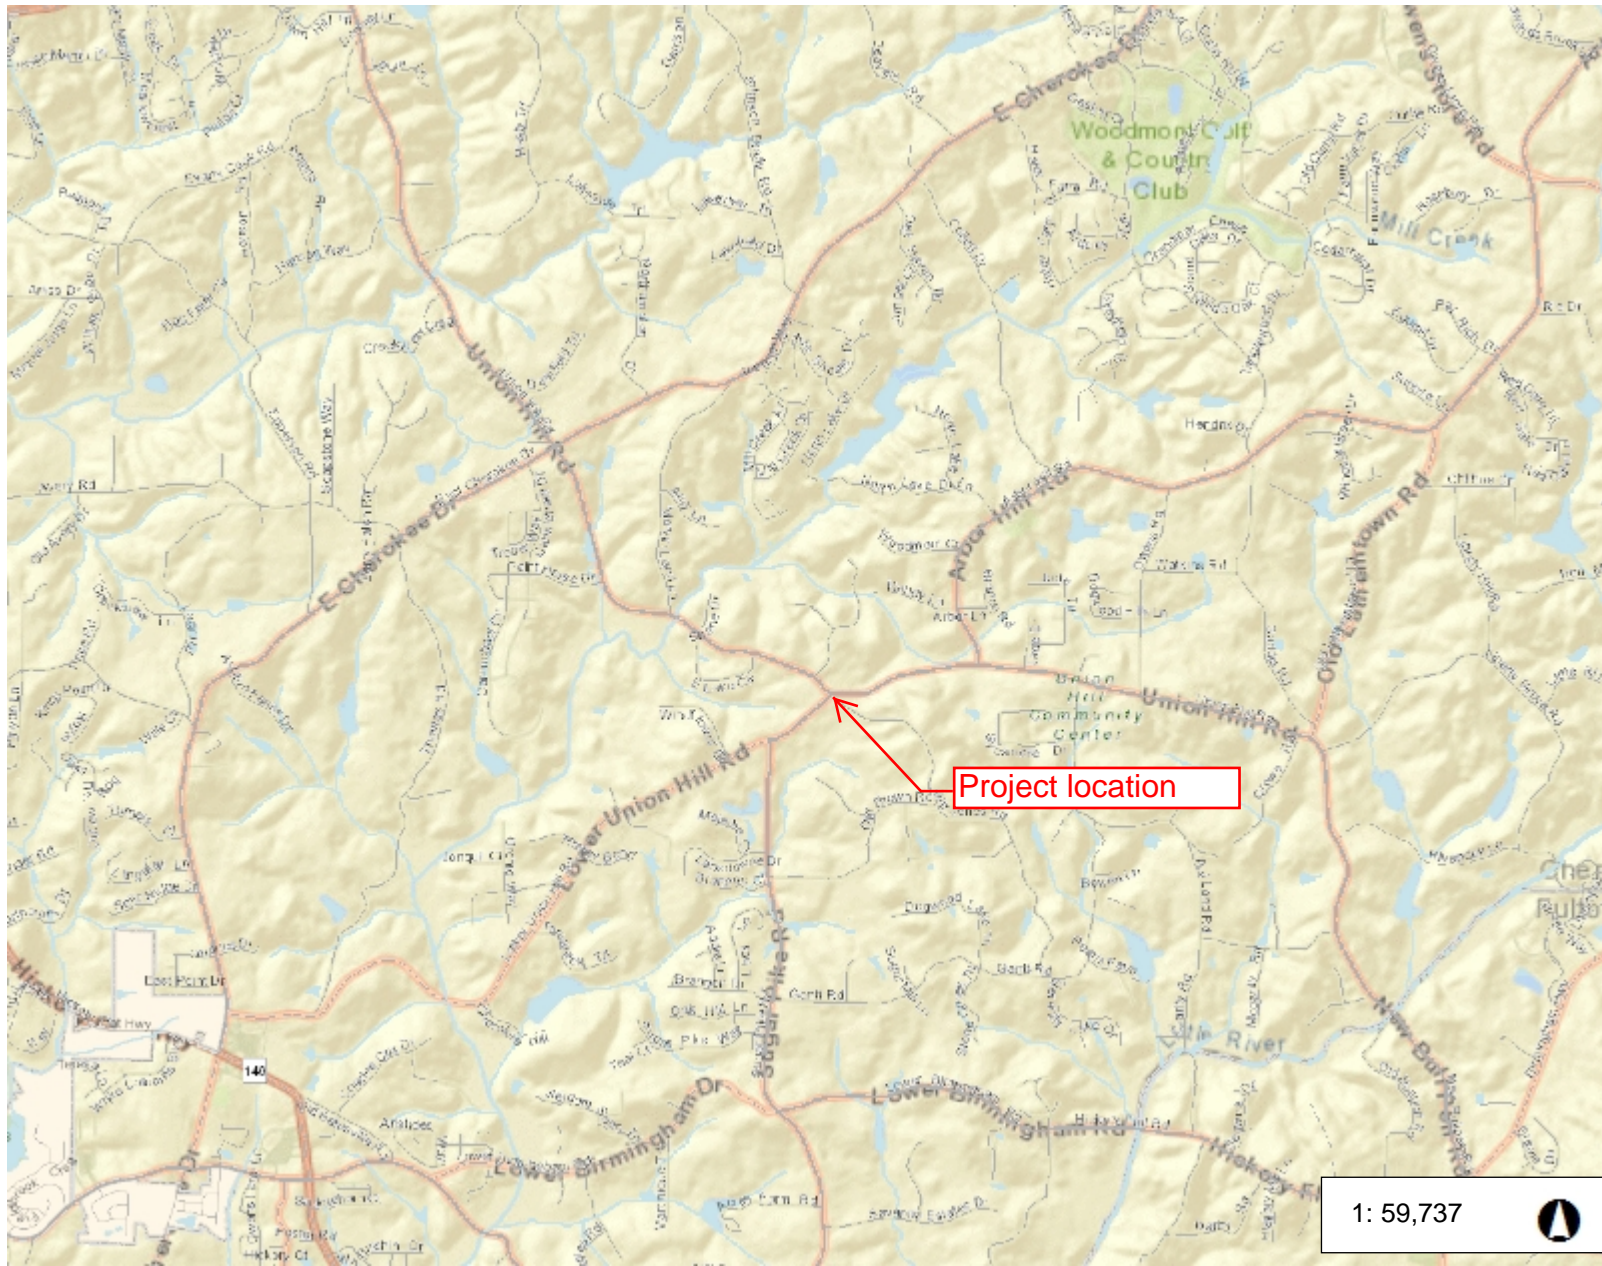

# Union Hill Road at Lower Union Hill Road

### Legend

World Street Map

1: 59,737

9,956.2 0 4,978.11 9,956.2 Feet