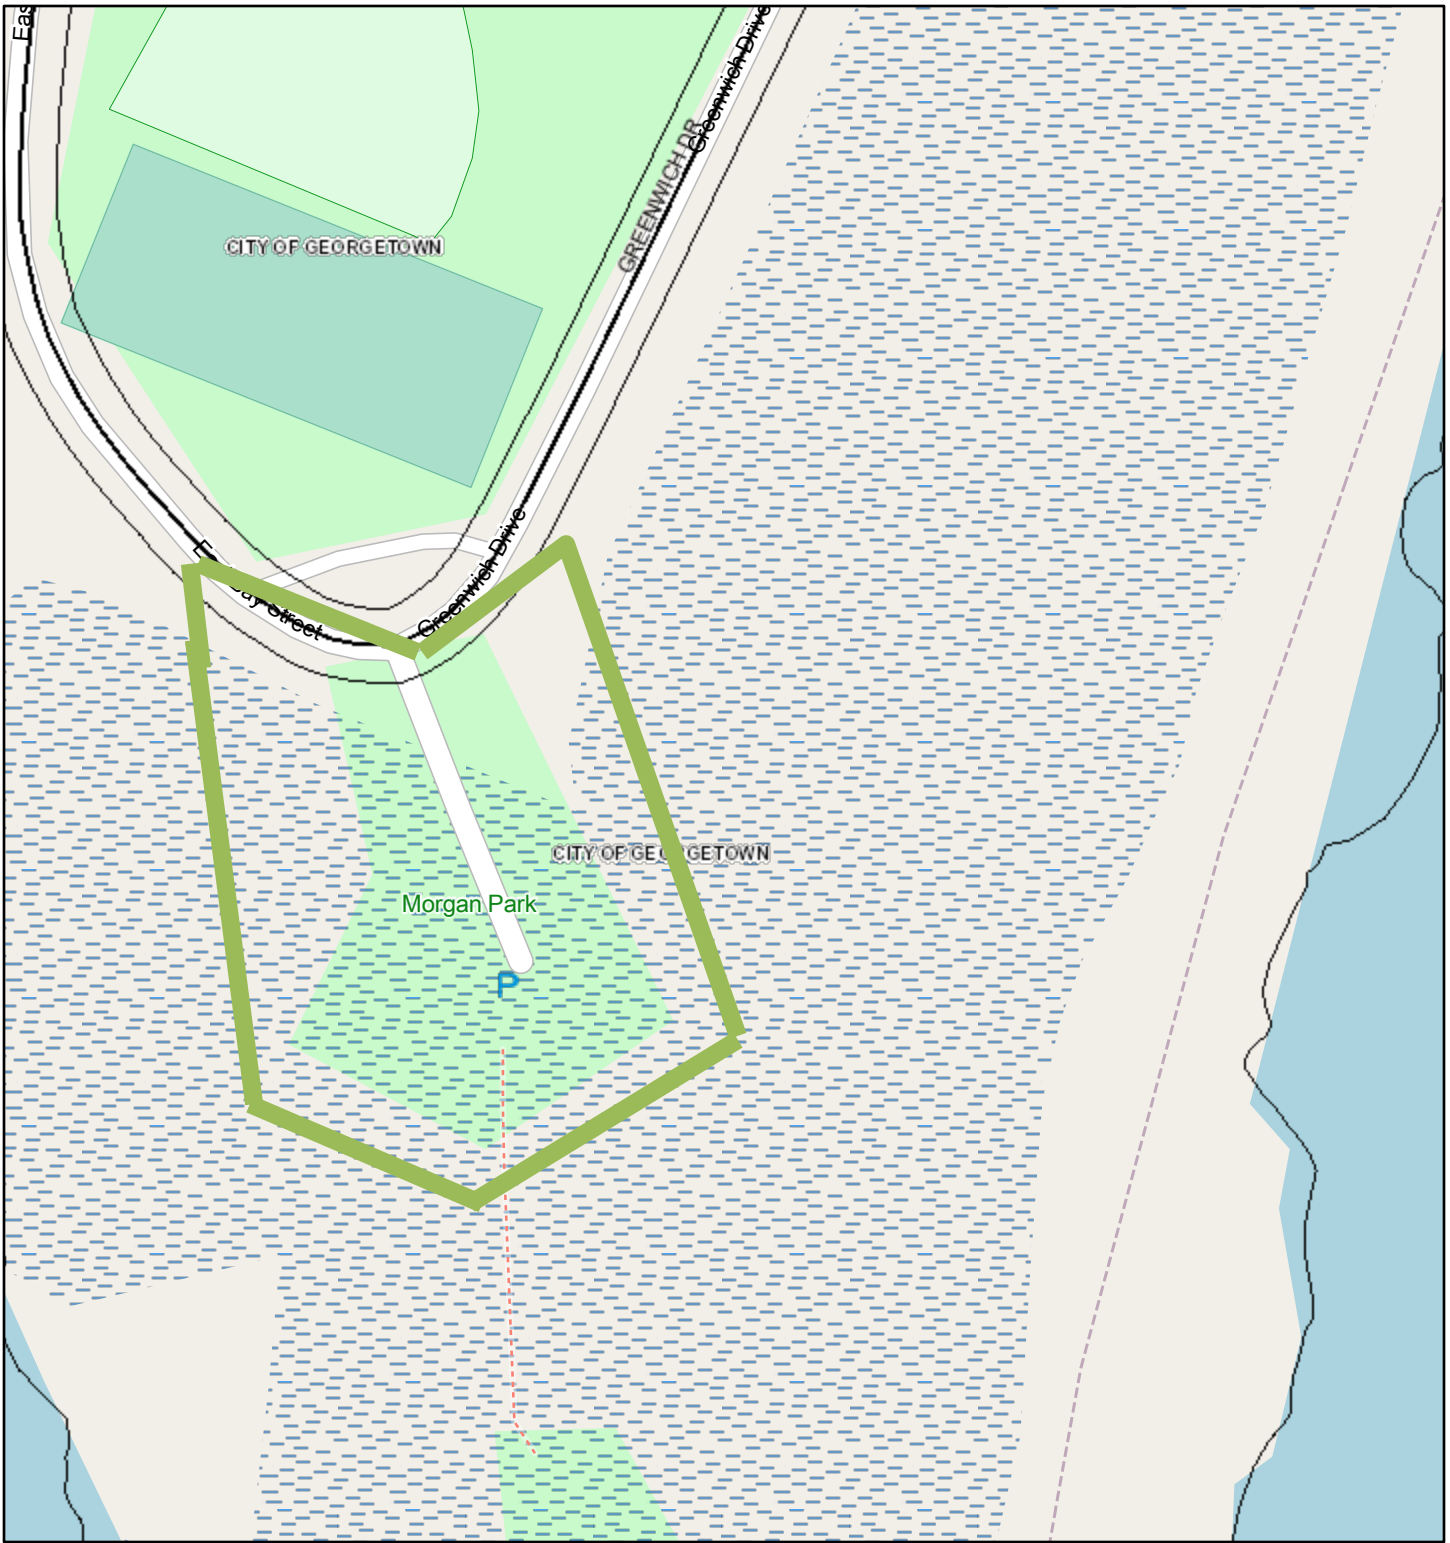

# East Bay Park WiFi Coverage Area

8/23/2022, 10:27:12 AM

1:4,514

- WiFi Coverage
- Private Road
- Lots with Ownership
- State Road
- Streets**
- County Road
- Other

Map data © OpenStreetMap contributors, Microsoft, Facebook, Inc. and its affiliates, Esri Community Maps contributors, Map layer by Esri

# Morgan Park WiFi Coverage Area

8/23/2022, 10:24:05 AM

1:2,257

-  WiFi Coverage
-  Private Road
-  Lots with Ownership
-  State Road
- Streets**
-  County Road
-  Other

Map data © OpenStreetMap contributors, Microsoft, Facebook, Inc. and its affiliates, Esri Community Maps contributors, Map layer by Esri