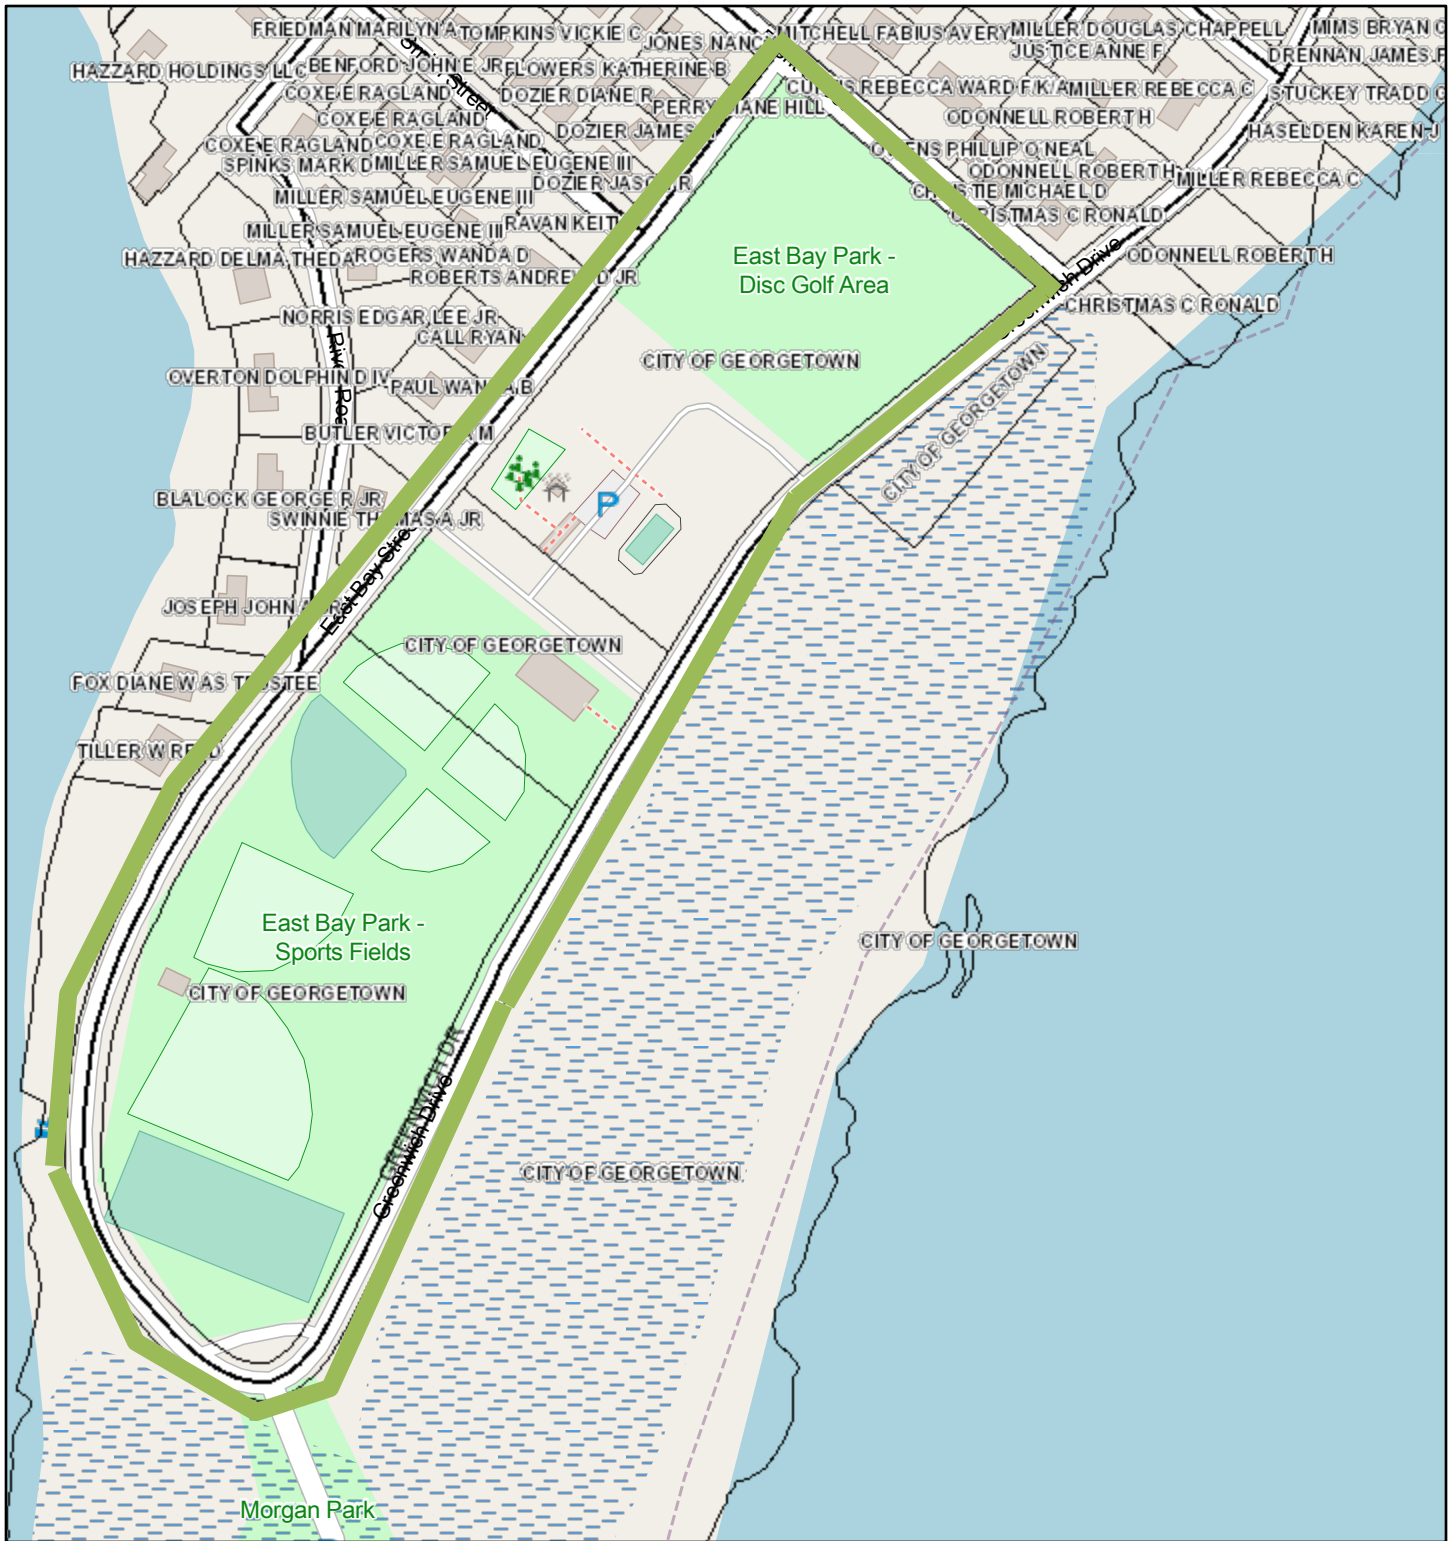

# Palmetto Park WiFi Coverage Area

8/23/2022, 10:21:34 AM

1:282

-  WiFi Coverage
-  Private Road
-  Lots with Ownership
-  State Road
- Streets**
-  County Road
-  Other

Map data © OpenStreetMap contributors, Microsoft, Facebook, Inc. and its affiliates, Esri Community Maps contributors, Map layer by Esri

# East Bay Park WiFi Coverage Area

8/23/2022, 10:27:12 AM

1:4,514

- WiFi Coverage
- Private Road
- Lots with Ownership
- State Road
- Streets**
- County Road
- Other

Map data © OpenStreetMap contributors, Microsoft, Facebook, Inc. and its affiliates, Esri Community Maps contributors, Map layer by Esri