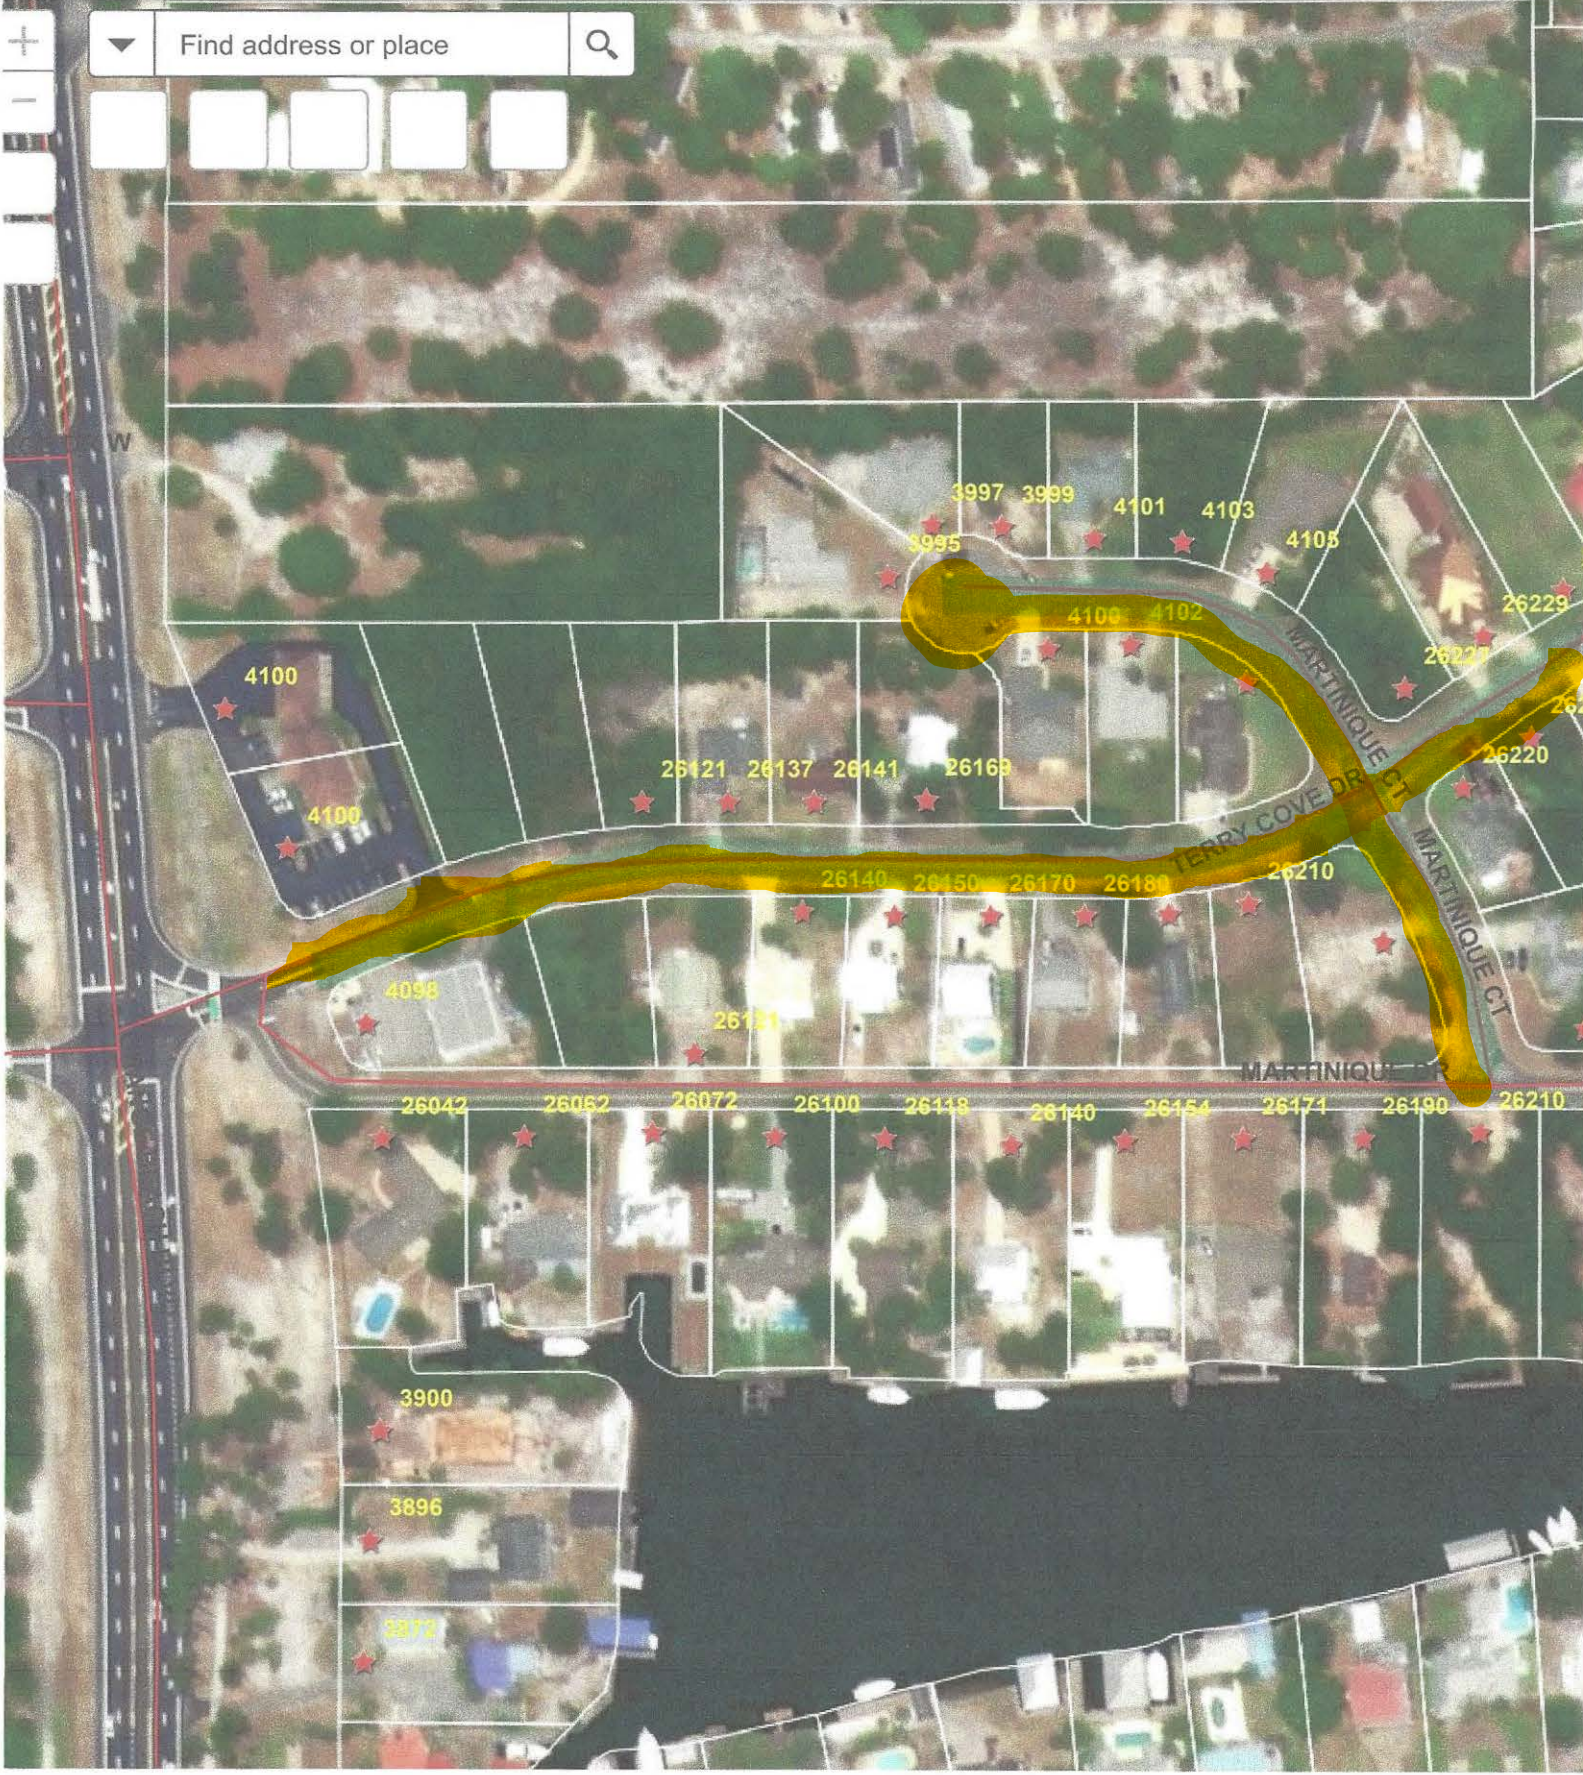

200ft

300ft

07929104741 00917181741

200ft

0703A/2011W 20117/0911A

Find address or place

300ft

97°24'17"W 30°17'05"N

Find address or place

600ft

300ft

9792751 MA 209 7/12/11