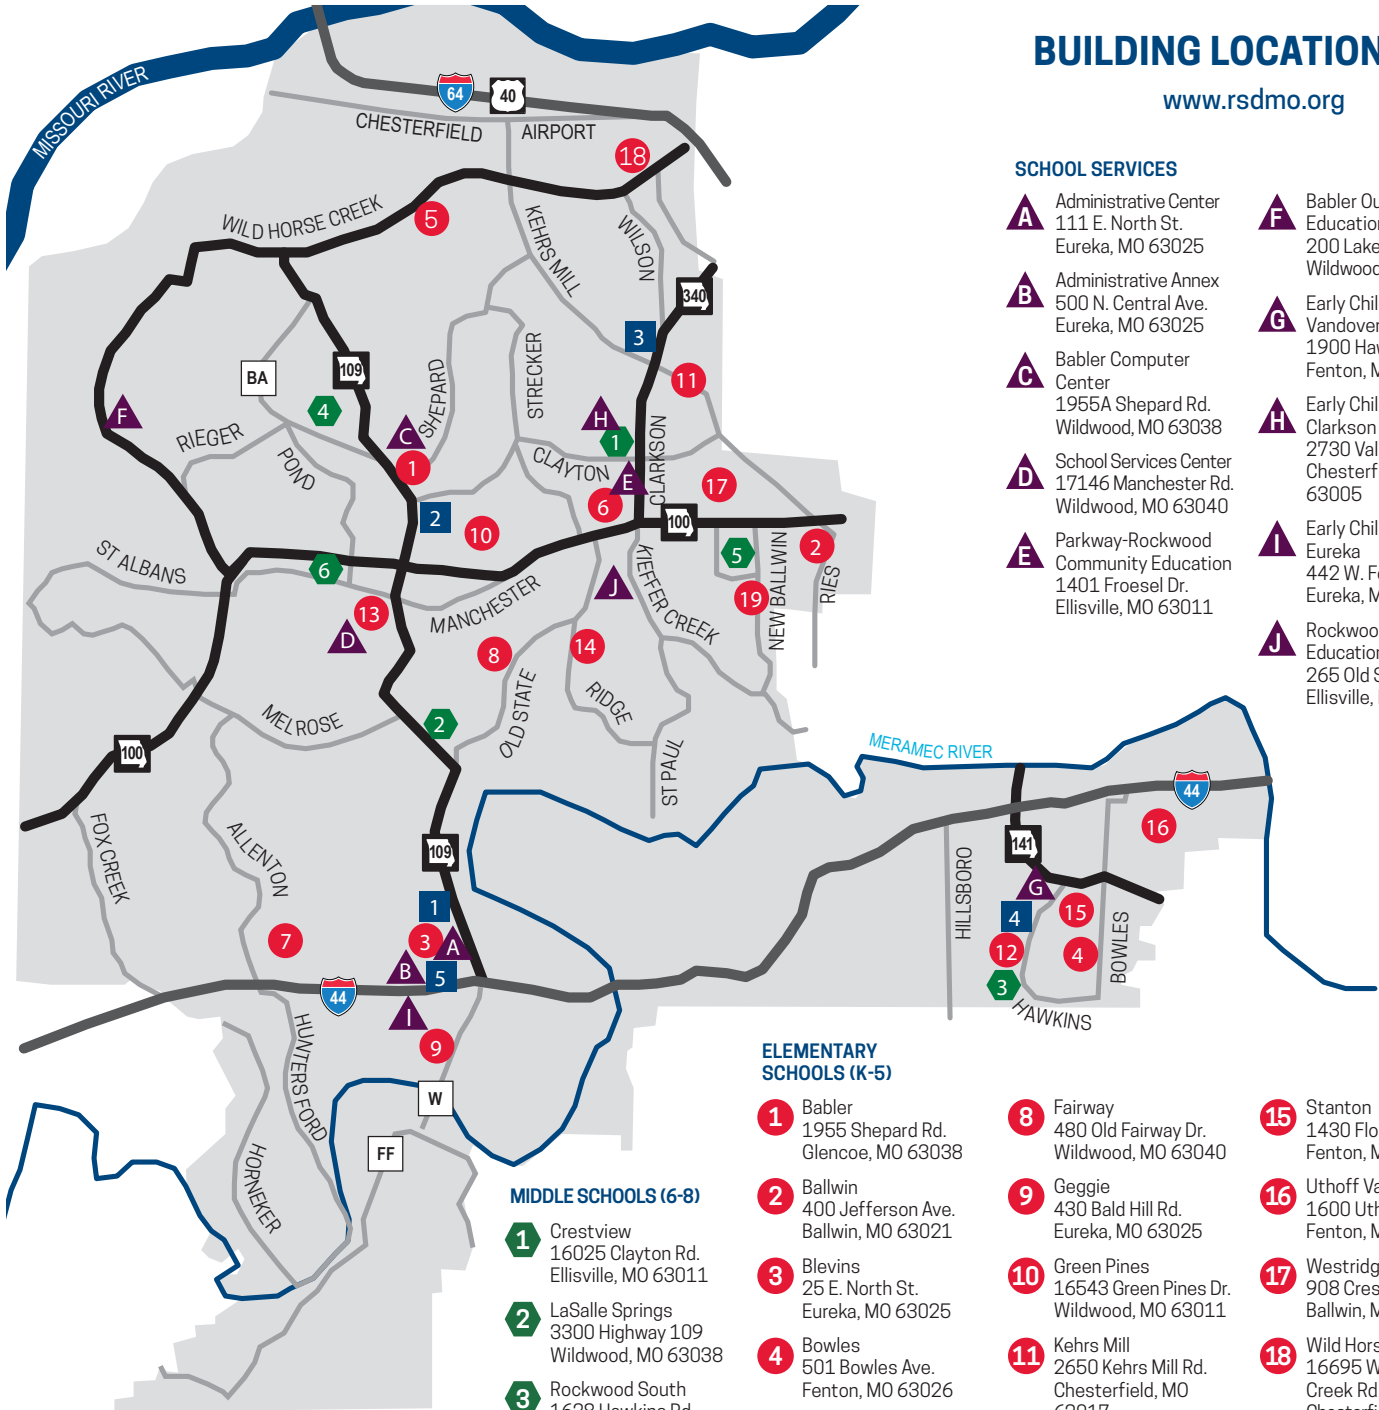

ROCKWOOD SCHOOL DISTRICT

BUILDING LOCATION MAP

www.rsdmo.org

SCHOOL SERVICES

- | | |
|---|---|
| A Administrative Center
111 E. North St.
Eureka, MO 63025 | F Babler Outdoor Education Center
200 Lake Rd.
Wildwood, MO 63005 |
| B Administrative Annex
500 N. Central Ave.
Eureka, MO 63025 | G Early Childhood - Vandover
1900 Hawkins Rd.
Fenton, MO 63026 |
| C Babler Computer Center
1955A Shepard Rd.
Wildwood, MO 63038 | H Early Childhood - Clarkson Valley
2730 Valley Rd.
Chesterfield, MO 63005 |
| D School Services Center
17146 Manchester Rd.
Wildwood, MO 63040 | I Early Childhood - Eureka
442 W. Fourth St.
Eureka, MO 63025 |
| E Parkway-Rockwood Community Education
1401 Froesel Dr.
Ellisville, MO 63011 | J Rockwood Gifted Education
265 Old State Rd.
Ellisville, MO 63021 |

HIGH SCHOOLS (9-12)

- 1** Eureka
4525 Highway 109
Eureka, MO 63025
- 2** Lafayette
17050 Clayton Rd.
Wildwood, MO 63011
- 3** Marquette
2351 Clarkson Rd.
Chesterfield, MO 63017
- 4** Rockwood Summit
1780 Hawkins Rd.
Fenton, MO 63026
- 5** Individualized Learning Center
500 N. Central Ave.
Eureka, MO 63025