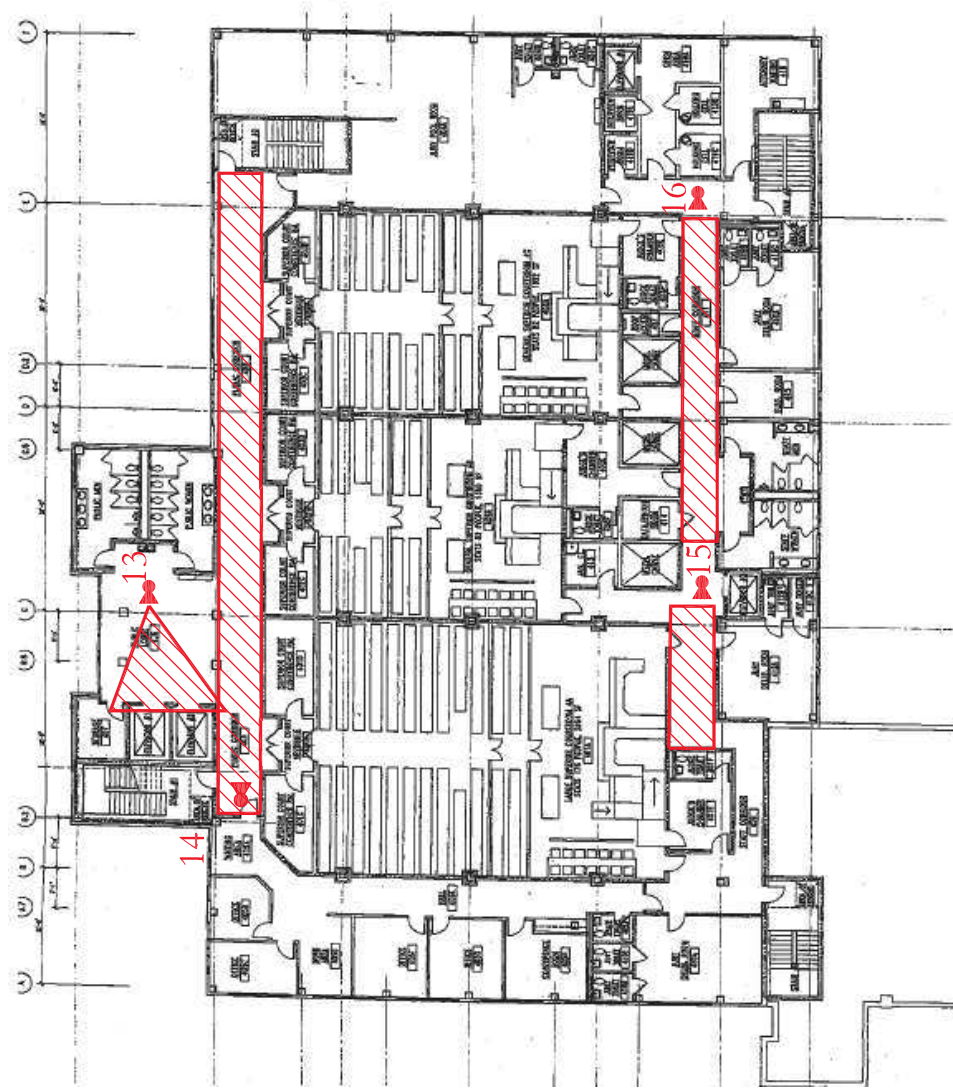

Legend:
Camera Coverage Zones
Camera Location

Legend:
Camera Coverage Zones
Camera Location

Legend:

 Camera Coverage Zones

 Camera Location

Camera Number	Floor	Camera Type	Model Number
1	1	PTZ	AXIS P5515-E
2	1	PTZ	AXIS P5515-E
3	1	PTZ	AXIS P5515-E
4	1	Fixed - Varifocal	AXIS P3227-LV
5	1	Fixed - Varifocal	AXIS P3227-LV
6	2	PTZ	AXIS P5515-E
7	2	Fixed - Wide Angle	AXIS M3027-PVE
8	2	Fixed - Varifocal	AXIS P3227-LV
9	3	Fixed - Wide Angle	AXIS M3027-PVE
10	3	Fixed - Varifocal	AXIS P3227-LV
11	3	Fixed - Varifocal	AXIS P3227-LV
12	3	Fixed - Varifocal	AXIS P3227-LV
13	4	Fixed - Wide Angle	AXIS M3027-PVE
14	4	Fixed - Varifocal	AXIS P3227-LV
15	4	Fixed - Varifocal	AXIS P3227-LV
16	4	Fixed - Varifocal	AXIS P3227-LV