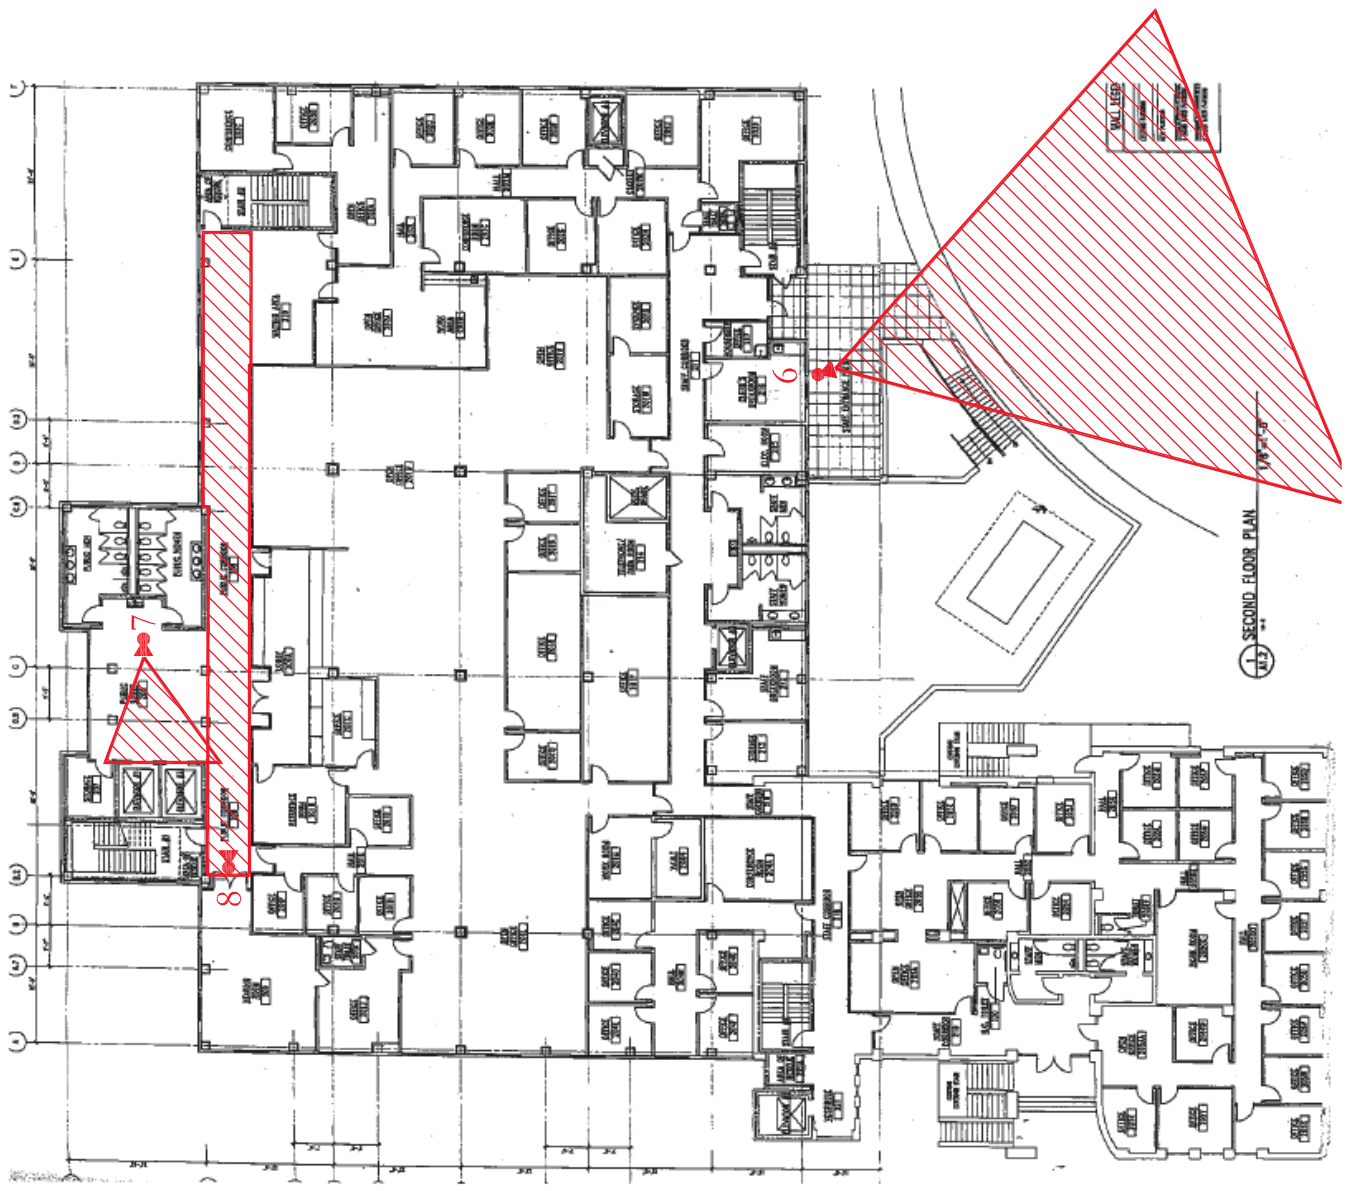

Legend:
Camera Coverage Zones
Camera Location

Legend:
Camera Coverage Zones
Camera Location

Legend:

 Camera Coverage Zones

 Camera Location

Camera Number	Floor	Camera Type	Model Number
1	1	PTZ	AXIS P5515-E
2	1	PTZ	AXIS P5515-E
3	1	PTZ	AXIS P5515-E
4	1	Fixed - Varifocal	AXIS P3227-LV
5	1	Fixed - Varifocal	AXIS P3227-LV
6	2	PTZ	AXIS P5515-E
7	2	Fixed - Wide Angle	AXIS M3027-PVE
8	2	Fixed - Varifocal	AXIS P3227-LV
9	3	Fixed - Wide Angle	AXIS M3027-PVE
10	3	Fixed - Varifocal	AXIS P3227-LV
11	3	Fixed - Varifocal	AXIS P3227-LV
12	3	Fixed - Varifocal	AXIS P3227-LV
13	4	Fixed - Wide Angle	AXIS M3027-PVE
14	4	Fixed - Varifocal	AXIS P3227-LV
15	4	Fixed - Varifocal	AXIS P3227-LV
16	4	Fixed - Varifocal	AXIS P3227-LV