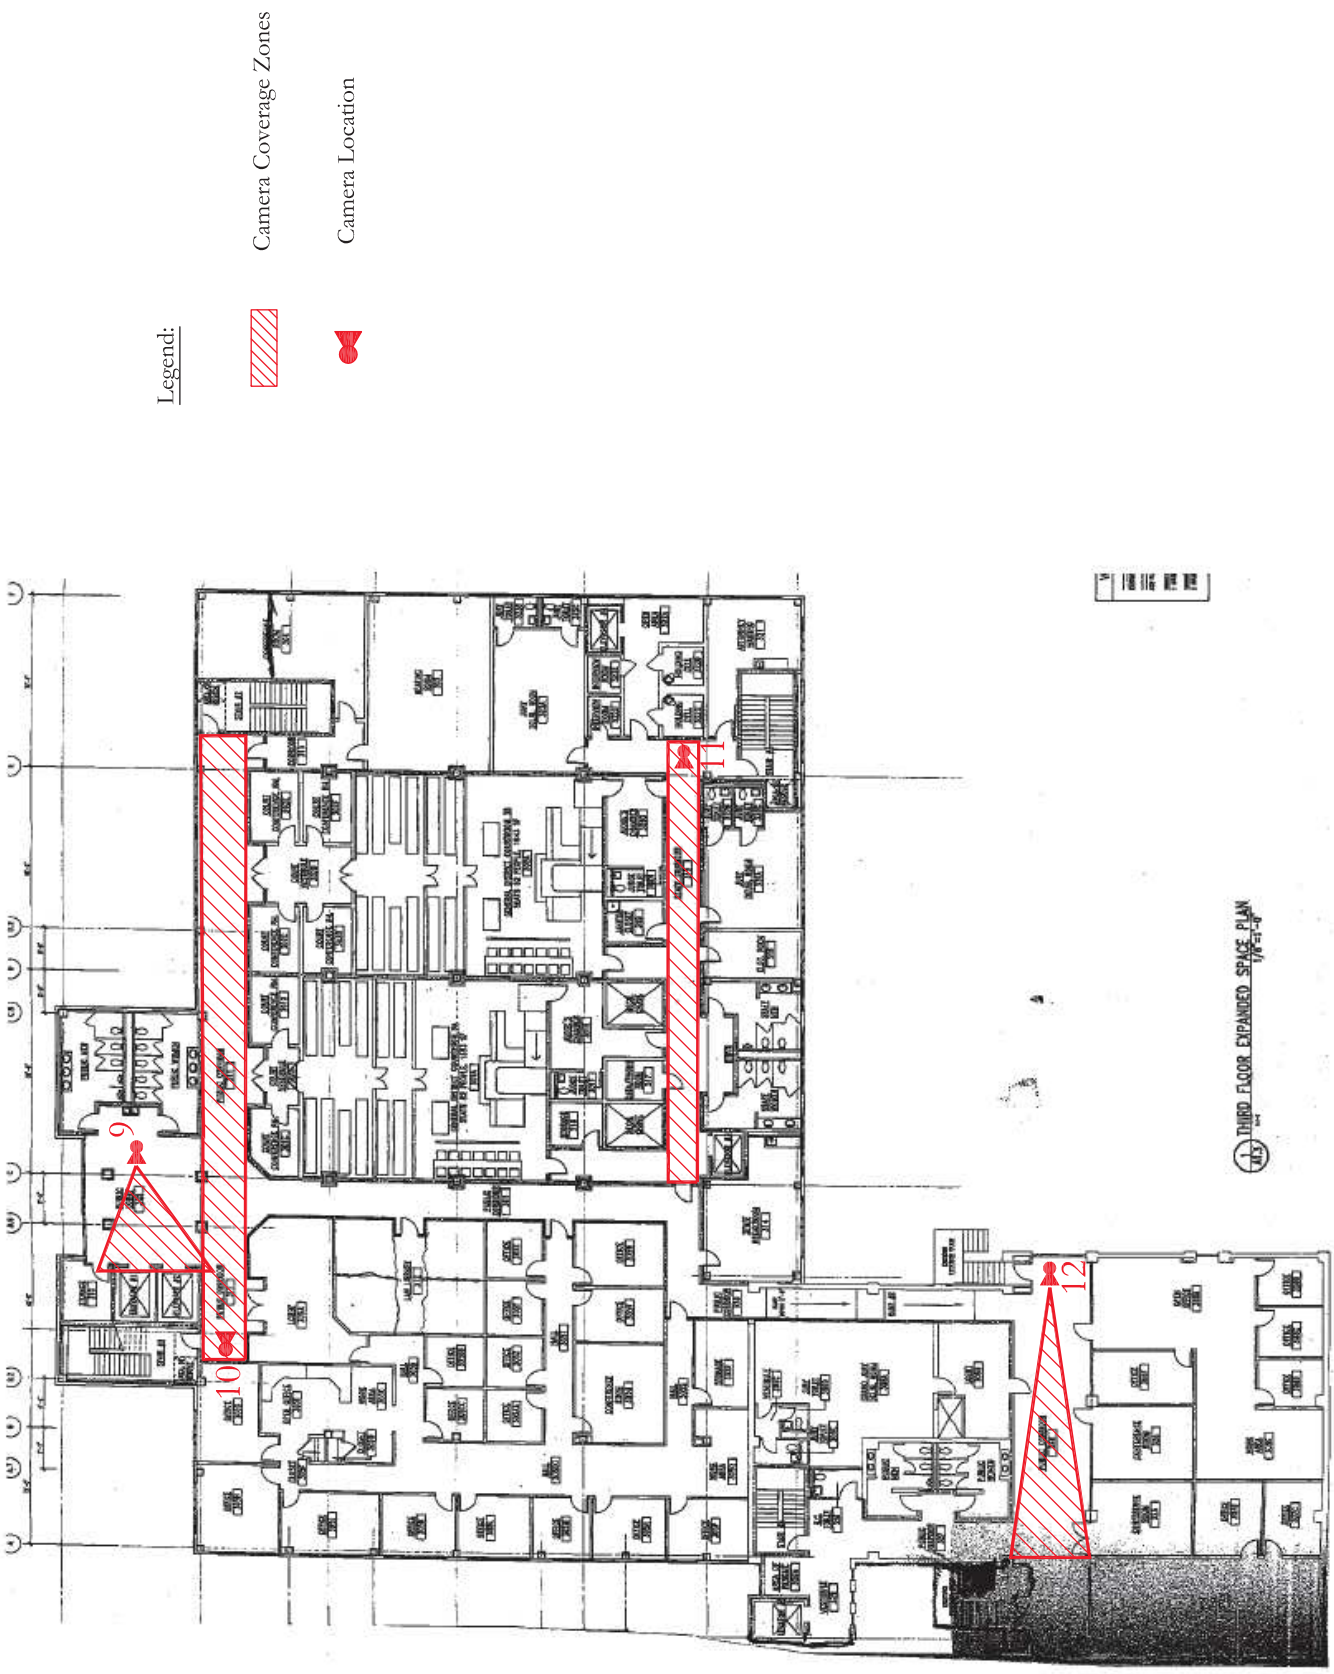

Legend:
Camera Coverage Zones
Camera Location

Legend:
Camera Coverage Zones
Camera Location

Legend:

 Camera Coverage Zones

 Camera Location

Camera Number	Floor	Camera Type	Model Number
1	1	PTZ	AXIS P5515-E
2	1	PTZ	AXIS P5515-E
3	1	PTZ	AXIS P5515-E
4	1	Fixed - Varifocal	AXIS P3227-LV
5	1	Fixed - Varifocal	AXIS P3227-LV
6	2	PTZ	AXIS P5515-E
7	2	Fixed - Wide Angle	AXIS M3027-PVE
8	2	Fixed - Varifocal	AXIS P3227-LV
9	3	Fixed - Wide Angle	AXIS M3027-PVE
10	3	Fixed - Varifocal	AXIS P3227-LV
11	3	Fixed - Varifocal	AXIS P3227-LV
12	3	Fixed - Varifocal	AXIS P3227-LV
13	4	Fixed - Wide Angle	AXIS M3027-PVE
14	4	Fixed - Varifocal	AXIS P3227-LV
15	4	Fixed - Varifocal	AXIS P3227-LV
16	4	Fixed - Varifocal	AXIS P3227-LV