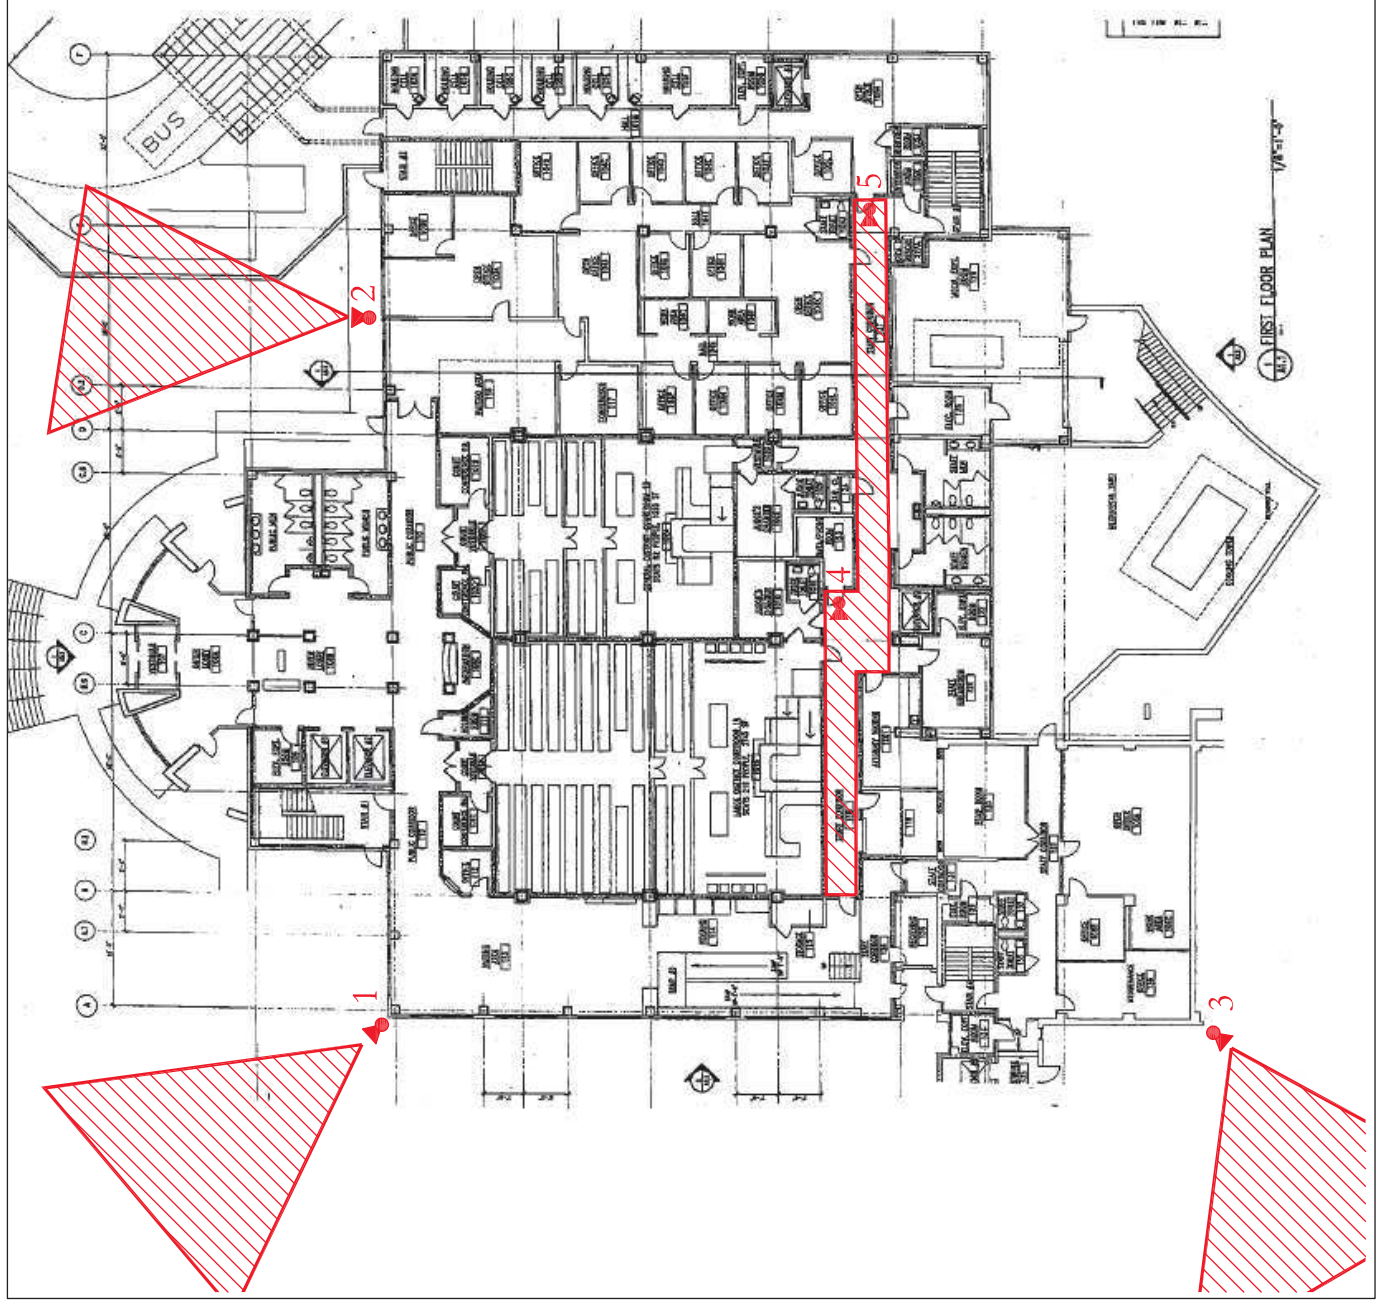

Legend:
Camera Coverage Zones
Camera Location

Legend:
Camera Coverage Zones
Camera Location

Legend:

 Camera Coverage Zones

 Camera Location

Camera Number	Floor	Camera Type	Model Number
1	1	PTZ	AXIS P5515-E
2	1	PTZ	AXIS P5515-E
3	1	PTZ	AXIS P5515-E
4	1	Fixed - Varifocal	AXIS P3227-LV
5	1	Fixed - Varifocal	AXIS P3227-LV
6	2	PTZ	AXIS P5515-E
7	2	Fixed - Wide Angle	AXIS M3027-PVE
8	2	Fixed - Varifocal	AXIS P3227-LV
9	3	Fixed - Wide Angle	AXIS M3027-PVE
10	3	Fixed - Varifocal	AXIS P3227-LV
11	3	Fixed - Varifocal	AXIS P3227-LV
12	3	Fixed - Varifocal	AXIS P3227-LV
13	4	Fixed - Wide Angle	AXIS M3027-PVE
14	4	Fixed - Varifocal	AXIS P3227-LV
15	4	Fixed - Varifocal	AXIS P3227-LV
16	4	Fixed - Varifocal	AXIS P3227-LV