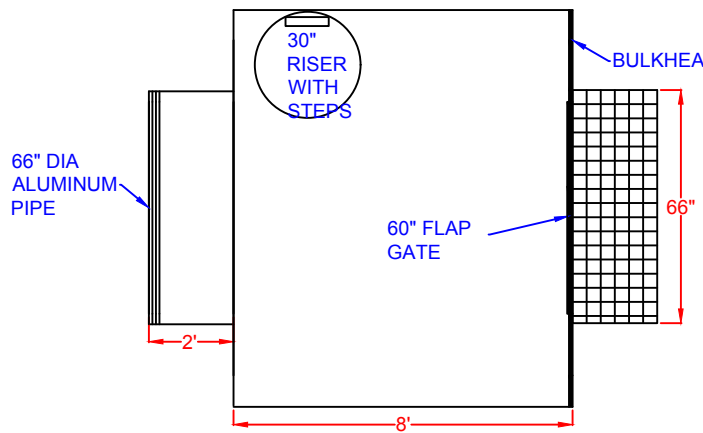

SIDE VIEW

TOP VIEW

60" CPP CONNECTION

60" CMP CONNECTION

**36" CPP CONNECTION**