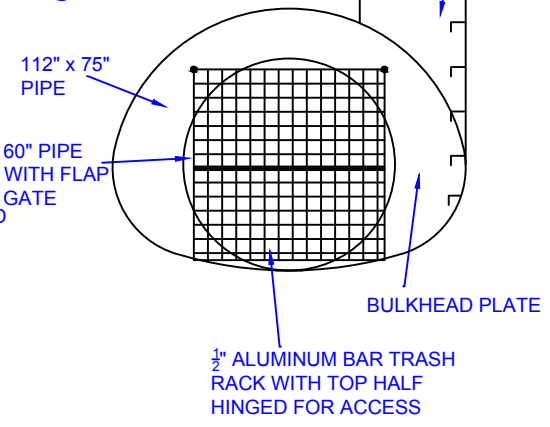

SIDE VIEW

TOP VIEW

60" CPP CONNECTION

60" CMP CONNECTION

**36" CPP CONNECTION**