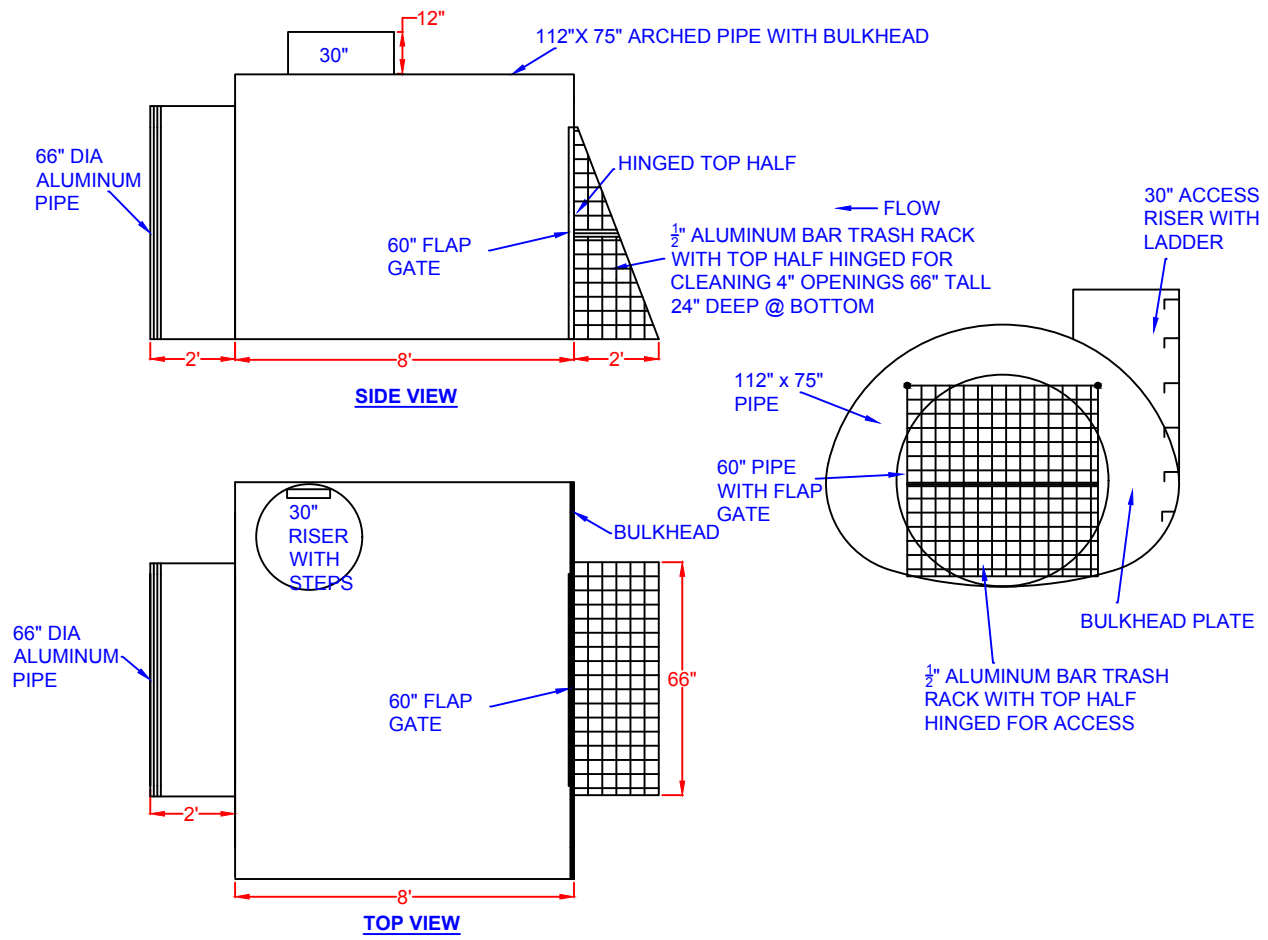

SIDE VIEW

TOP VIEW

60" CPP CONNECTION

60" CMP CONNECTION

**36" CPP CONNECTION**