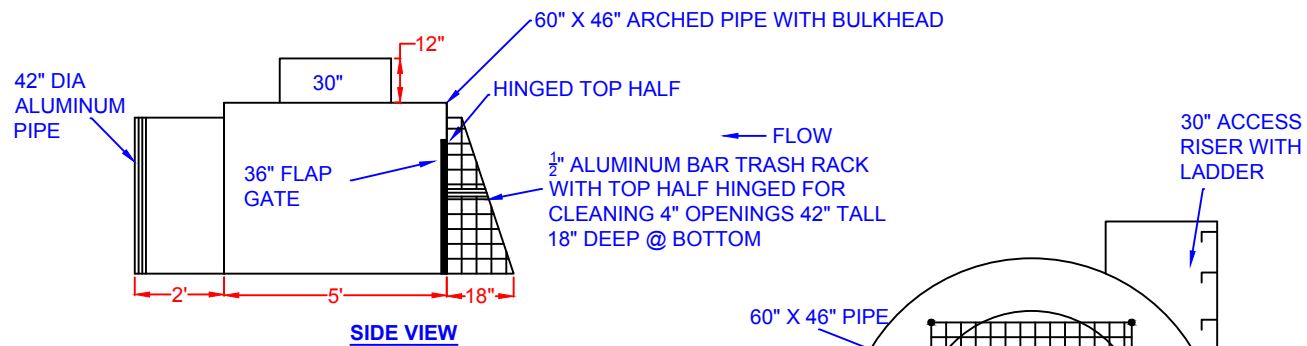

SIDE VIEW

TOP VIEW

60" CPP CONNECTION

60" CMP CONNECTION

**36" CPP CONNECTION**