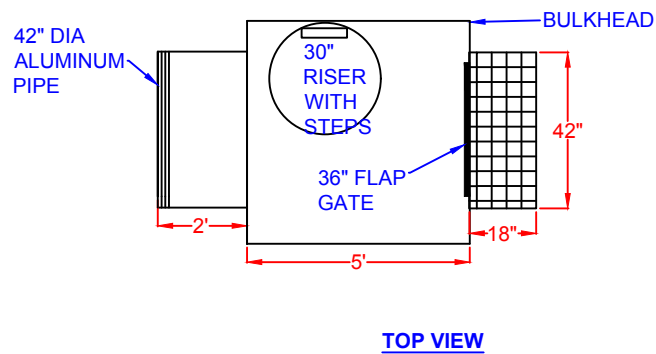

SIDE VIEW

TOP VIEW

60" CPP CONNECTION

60" CMP CONNECTION

**36" CPP CONNECTION**