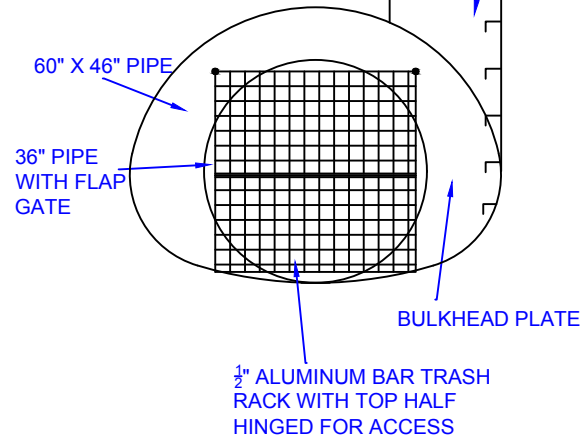

SIDE VIEW

TOP VIEW

60" CPP CONNECTION

60" CMP CONNECTION

**36" CPP CONNECTION**