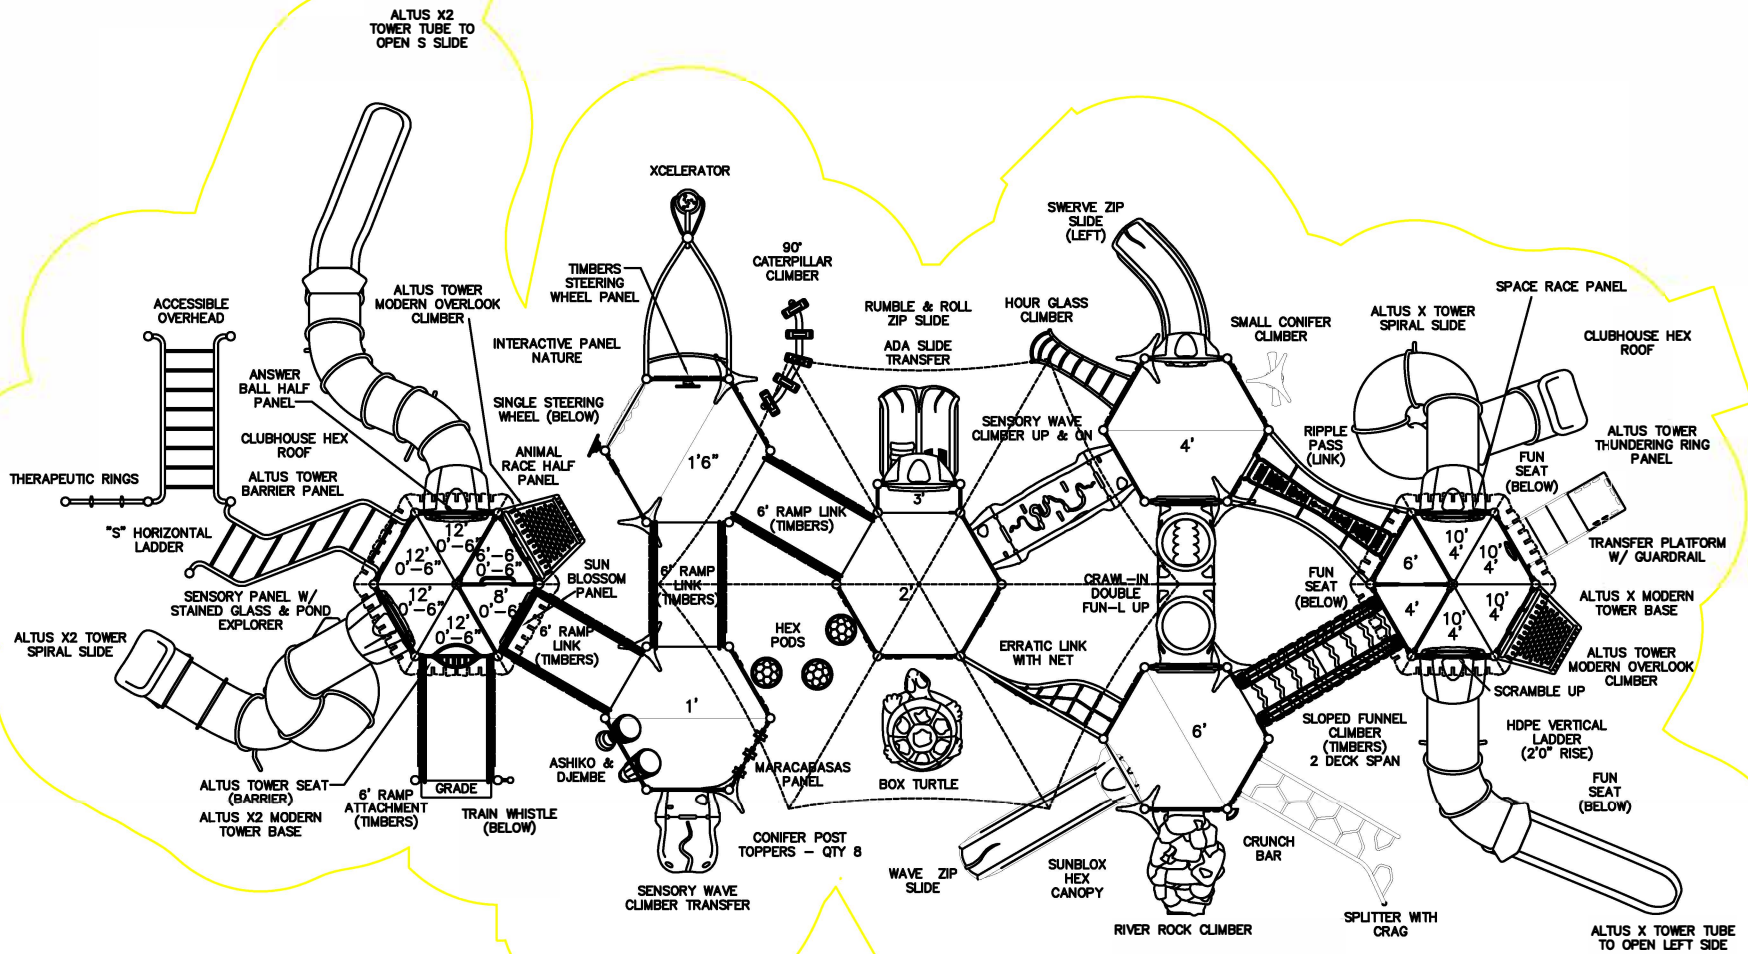

94'-7"

54'-5"

Foley Kids Park  
Ages 5-12 Play Structure

Project Manager:  
John Kilpatrick

This play equipment is recommended for children ages  
5-12

Minimum Area Required:  
55' x 95'  
Scale: NTS  
This drawing can be scaled only when in an 8 1/2" x 11" format

**IMPORTANT:** Soft resilient surfacing should be placed in the use zones of all equipment, as specified for each type of equipment, and at depths to meet the critical fall heights as specified by the U.S. consumer Product Safety Commission, ASTM standard F 1487 and Canadian Standard CAN/CSA-Z-614

Drawn By:  
M. Isbell  
Date:  
7.5.2022  
Drawing Name:  
05406-D1

**Foley Kids Park  
Playground**

Project Manager:  
**John Kilpatrick**

This play equipment is recommended for children ages  
**2-5 & 5-12**

Drawn By:  
**M. Isbell**

Date:  
**7.5.2022**

Drawing Name:  
**05406-A1**

Foley Kids Park  
Ages 2-5 Play Structure

Project Manager:  
John Kilpatrick

This play equipment is recommended for children ages  
5-12