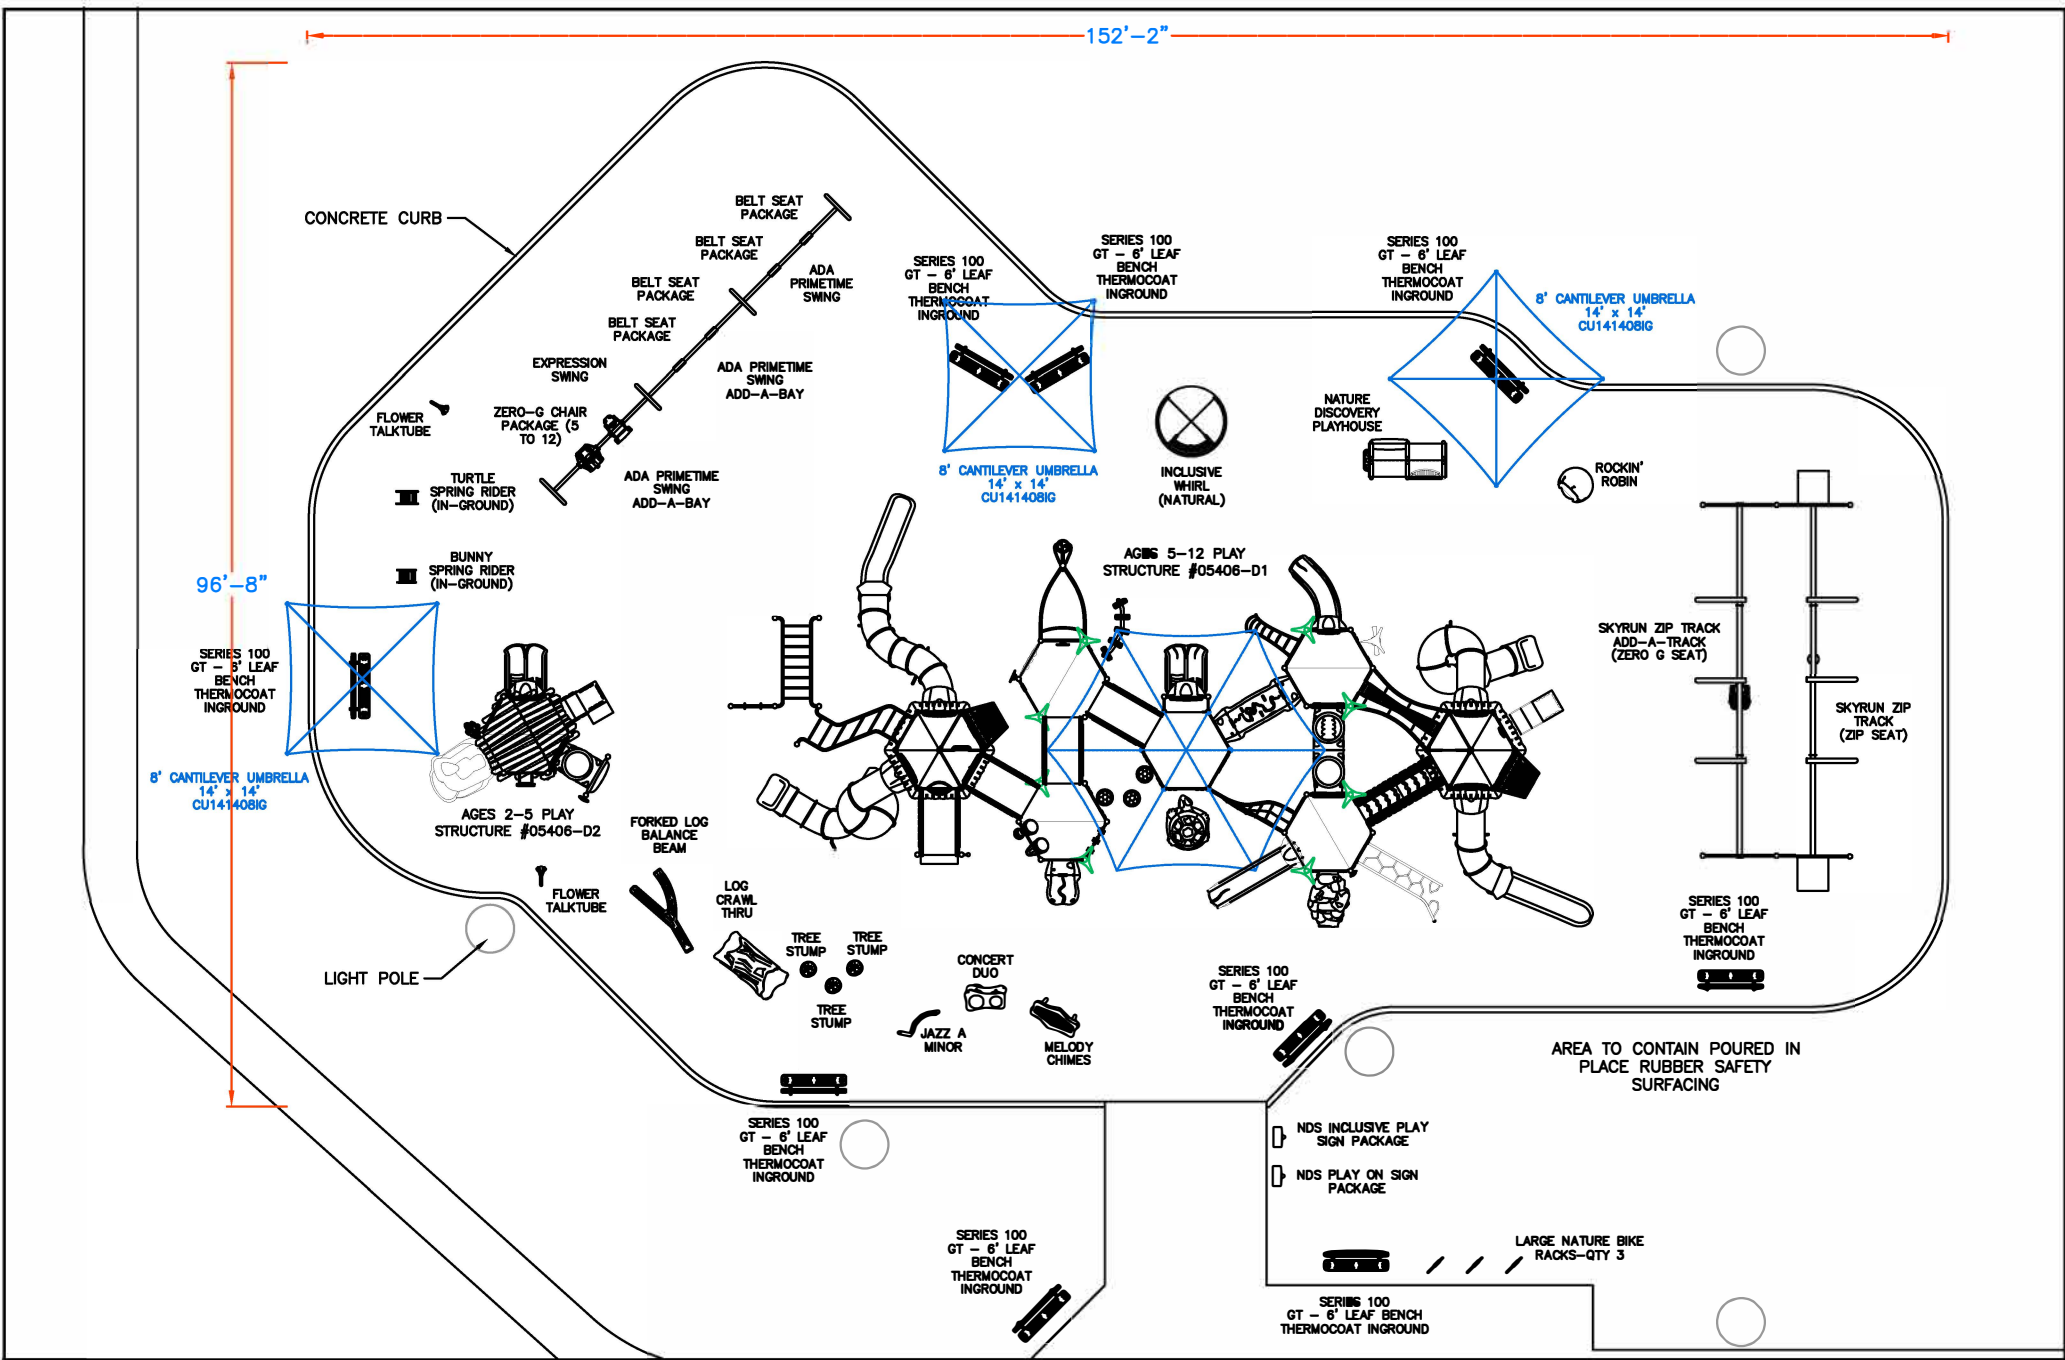

**Foley Kids Park
Playground**

Project Manager:
John Kilpatrick

This play equipment is recommended for children ages
2-5 & 5-12

Minimum Area Required:
153' x 97'

Scale: **NTS**

This drawing can be scaled only when in an 8 1/2" x 11" format

IMPORTANT: Soft resilient surfacing should be placed in the use zones of all equipment, as specified for each type of equipment, and at depths to meet the critical fall heights as specified by the U.S. consumer Product Safety Commission, ASTM standard F 1487 and Canadian Standard CAN/CSA-Z-614

Drawn By:
M. Isbell

Date:
7.5.2022

Drawing Name:
05406-A1