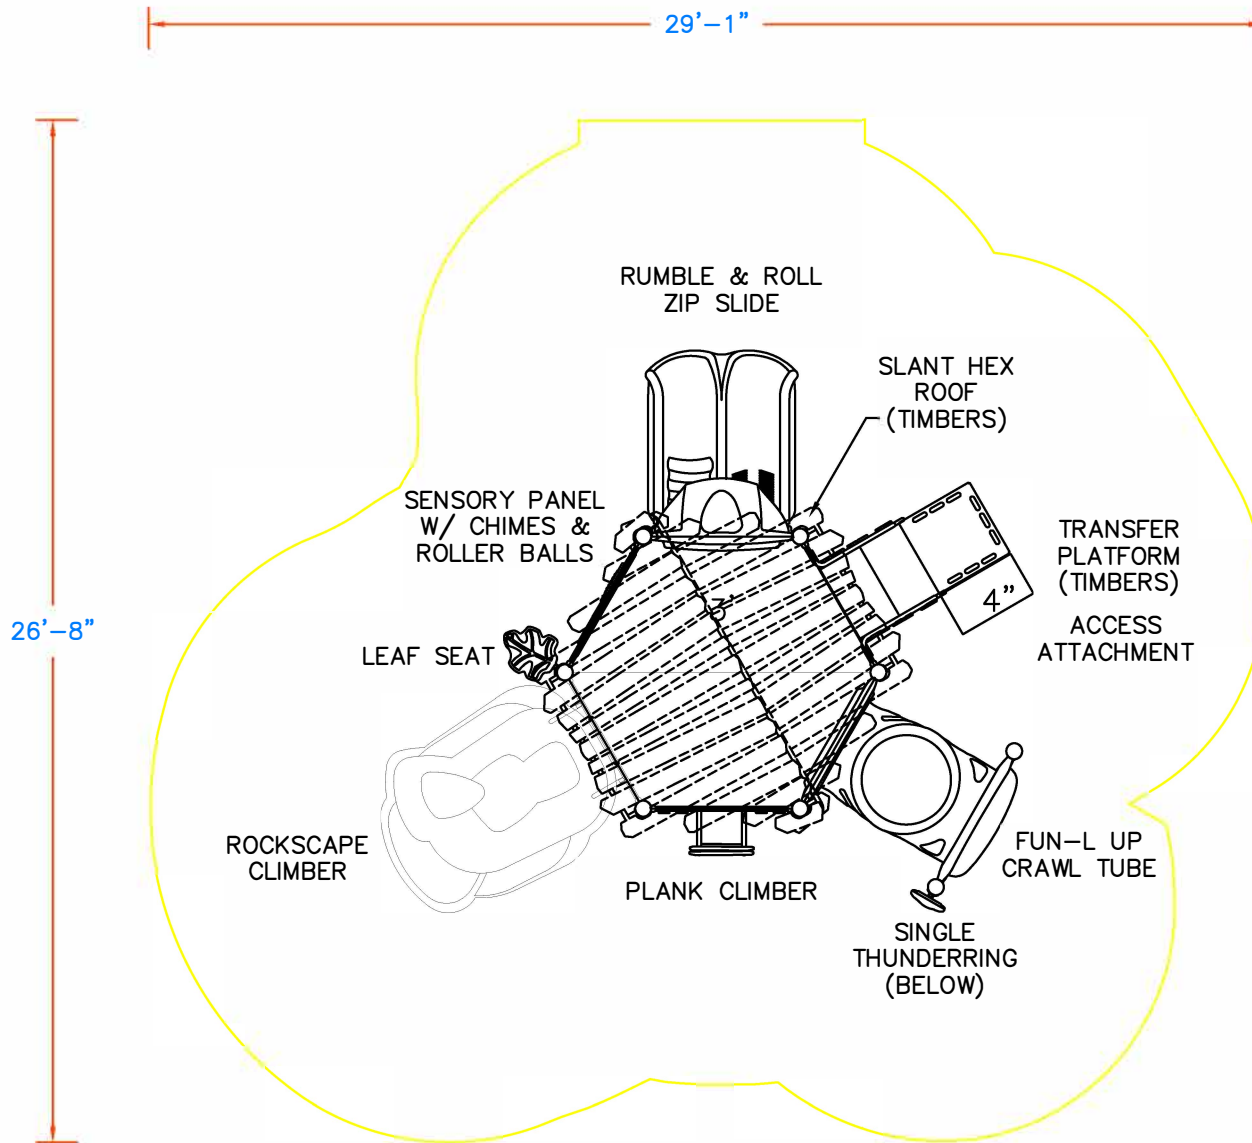

Minimum Area Required:  
**153' x 97'**

Scale: **NTS**

This drawing can be scaled only when in an 8 1/2" x 11" format

**IMPORTANT:** Soft resilient surfacing should be placed in the use zones of all equipment, as specified for each type of equipment, and at depths to meet the critical fall heights as specified by the U.S. consumer Product Safety Commission, ASTM standard F 1487 and Canadian Standard CAN/CSA-Z-614

Drawn By:  
**M. Isbell**

Date:  
**7.5.2022**

Drawing Name:  
**05406-A1**

Foley Kids Park  
Ages 2-5 Play Structure

Project Manager:  
John Kilpatrick

This play equipment is recommended for children ages  
5-12