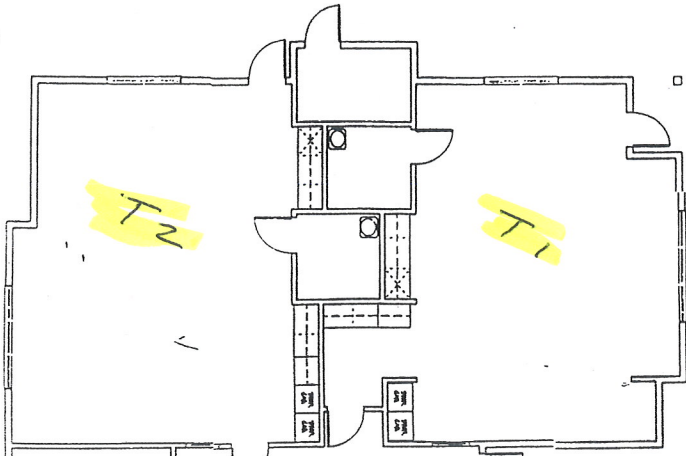

Bear Lake Migrant Head Start
10101 Nurnberger Road
Bear Lake, MI 49614

Main Entrance
Building Front

FLOOR ~~THE~~ LAYOUT PLAN
Scale: 1/8" = 1'-0"
5 10 20
50 Feet
north