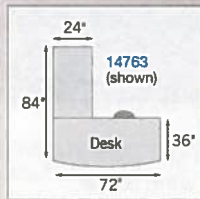

Contemporary Styling with Versatility

\$1649
14769 —
COMPLETE WALL SET
Includes: (1) 14765 and
(1) 30896, (1) 34963 and
(1) 30896

AS LOW AS
B \$929

\$2849
14768 — COMPLETE L-DESK OFFICE
Includes: (1) 14763, (1) 14765,
(1) 30896 and (1) 34963

Inside view.

SPECIAL PURCHASE: Combine five or more items for 5+ discount pricing.

KEY NO.	DESCRIPTION	WxDxH	1-4	5+
A	14761 U-Desk w/ Hutch	72"x108"x73"	\$1729	\$1695
—	14762 U-Desk	72"x108"x30"	1319	1289
B	14763 L-Desk	72"x84"x30"	959	929
C	14764 Bowfront Desk	72"x36"x30"	739	695
D	14765 Credenza w/ Hutch	60"x24"x73"	1019	989
—	14766 Credenza	60"x24"x30"	659	629
E	30896 Lateral File w/ Hutch	37"x24"x73"	679	649
F	30895 Lateral File	37"x24"x30"	449	429
G	34963 3-Drawer Vertical File	16"x20"x29"	249	229
H	34962 2-Drawer Vertical File	16"x20"x29"	249	229
J	32945 Bookcase	36"x15"x72"	269	259