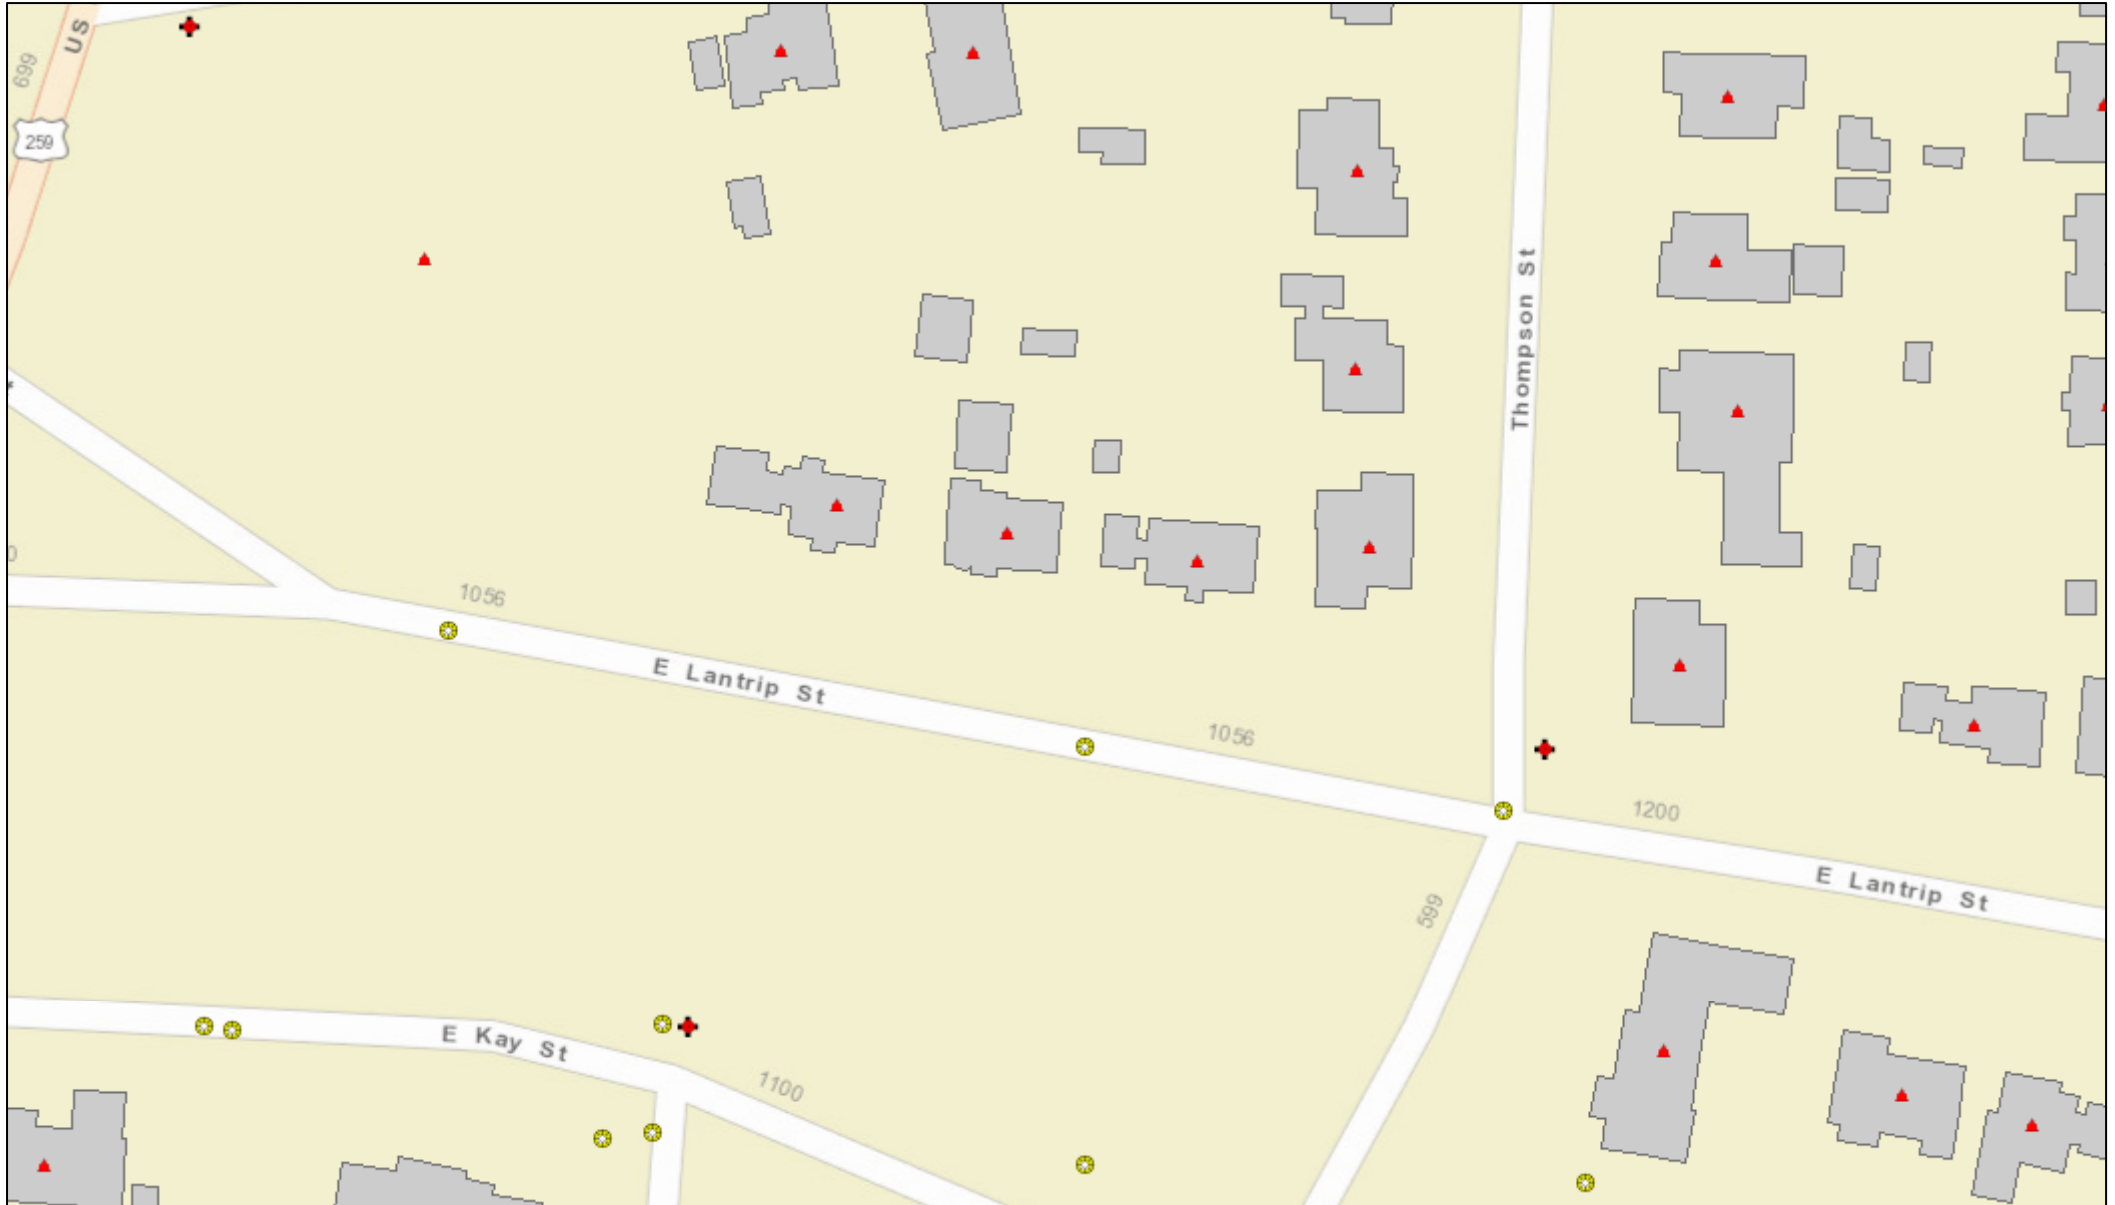

City of Kilgore Information Map

2/18/2020, 11:28:50 AM

- ▲ Address Points
- ⊛ Manholes
- Building Footprints
- ⊕ Fire Hydrants

Sources: Esri, HERE, Garmin, USGS, Intermap, INCREMENT P, NRCan, Esri Japan, METI, Esri China (Hong Kong), Esri Korea, Esri (Thailand), NGCC, (c) OpenStreetMap contributors, and the GIS User Community