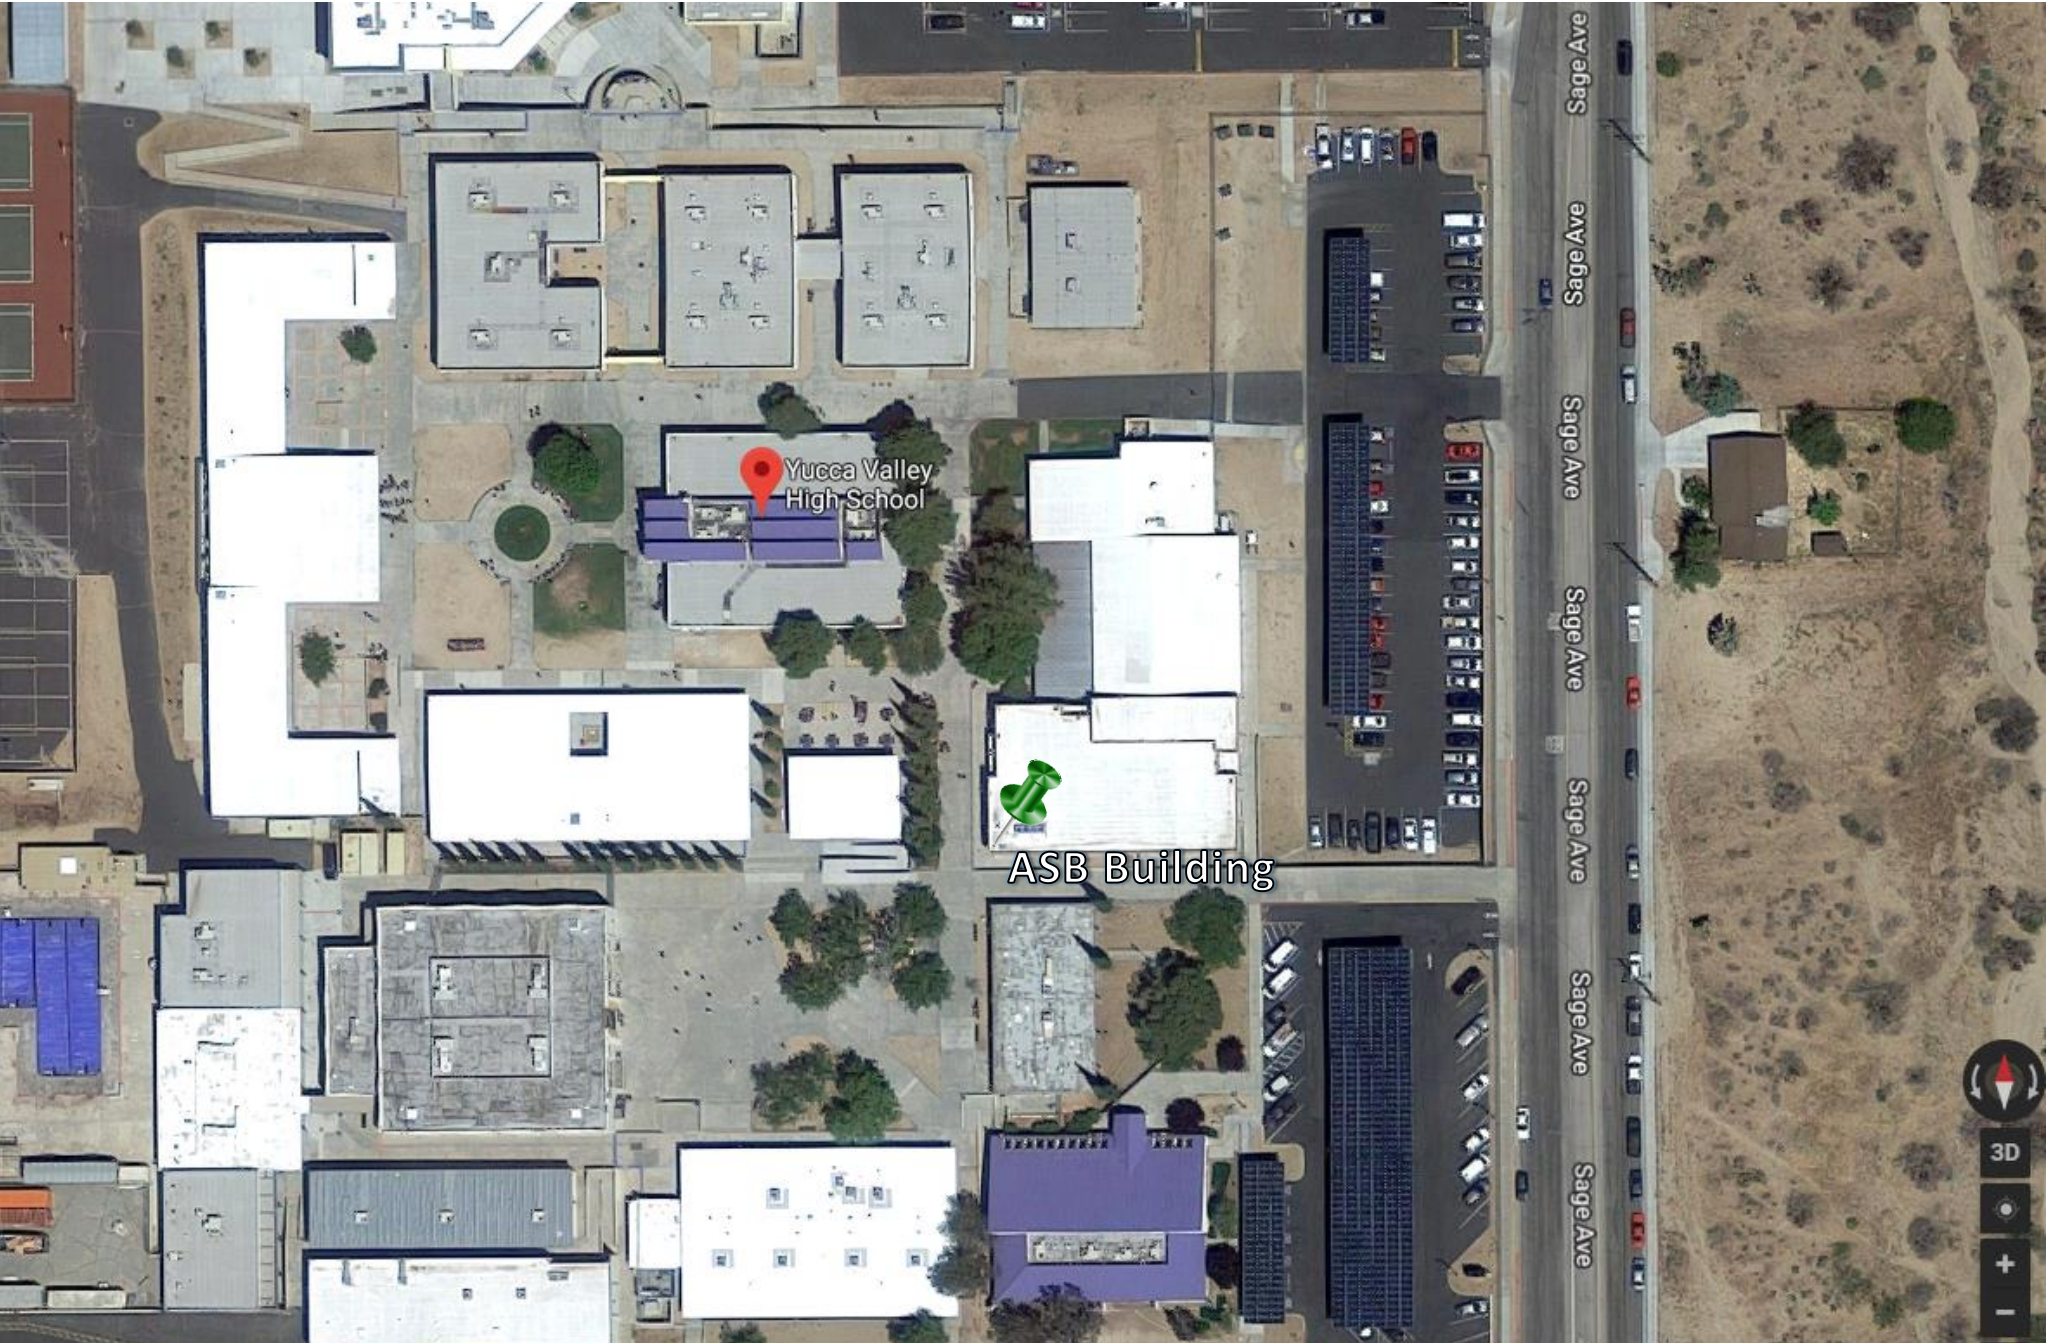

# THE CAMPUSES OF THE MORONGO UNIFIED SCHOOL DISTRICT

**Morongo Unified School District Offices**  
 5715 Utah Trail 367-9191  
 Twentynine Palms 365-3394

<p><b>1</b> Morongo Valley Elementary School                      10951 Hess Boulevard                      Morongo Valley                      Grades K-6                      363-6216</p>	<p><b>6</b> Onaga Elementary School                      58001 Onaga Trail                      Yucca Valley                      Grades K-6                      369-6333</p>	<p><b>11</b> Joshua Tree Elementary School                      4950 Sunburst Avenue                      Joshua Tree                      Grades K-6                      366-8459</p>	<p><b>16</b> Twentynine Palms Junior High School                      5798 Utah Trail                      Twentynine Palms                      Grades 7 and 8                      367-9507</p>
<p><b>2</b> Yucca Valley Elementary School                      7601 Hopi Trail                      Yucca Valley                      Grades K-6                      365-3381</p>	<p><b>7</b> Yucca Mesa Elementary School                      3380 Avalon Road                      Yucca Valley                      Grades K-6                      228-1777</p>	<p><b>12</b> Twentynine Palms High School                      72750 Wildcat Way                      Twentynine Palms                      Grades 9-12                      367-9591</p>	<p><b>17</b> Condor Elementary School                      2551 Condor Road                      Twentynine Palms                      Grades K-6                      367-0750</p>
<p><b>3</b> Yucca Valley Community School                      56020 Santa Fe Trail, Suite T                      Yucca Valley                      Grades 7-12 (County Program)                      228-1501/1132</p>	<p><b>8</b> Black Rock High School                      59273 Sunnyslope Drive                      Yucca Valley                      Continuation (Alternative) High                      369-6310</p>	<p><b>13</b> Oasis Elementary School                      73175 El Paseo Drive                      Twentynine Palms                      Grades K-6                      367-3595</p>	<p><b>18</b> Independent Continuing Education                      59269 Sunnyslope Drive                      Yucca Valley                      3455 Luckie Avenue                      Twentynine Palms                      363-6216                      367-3709</p>
<p><b>4</b> Yucca Valley High School                      7600 Sage Avenue                      Yucca Valley                      Grades 9-12                      365-3391</p>	<p><b>9</b> La Contenta Middle School                      7050 La Contenta Road                      Yucca Valley                      Grades 7-8                      228-1802</p>	<p><b>14</b> Twentynine Palms Elementary School                      74350 Playa Vista Drive                      Twentynine Palms                      Grades K-6                      367-9545</p>	
<p><b>5</b> Landers Elementary School                      56450 Roche Road                      Landers                      Grades K-6                      364-2382</p>	<p><b>10</b> Friendly Hills Elementary School                      7252 Sunny Vista Road                      Joshua Tree                      Grades K-6                      366-3812</p>	<p><b>15</b> Palm Vista Elementary School                      74350 Baseline Road                      Twentynine Palms                      Grades K-6                      367-7538</p>	