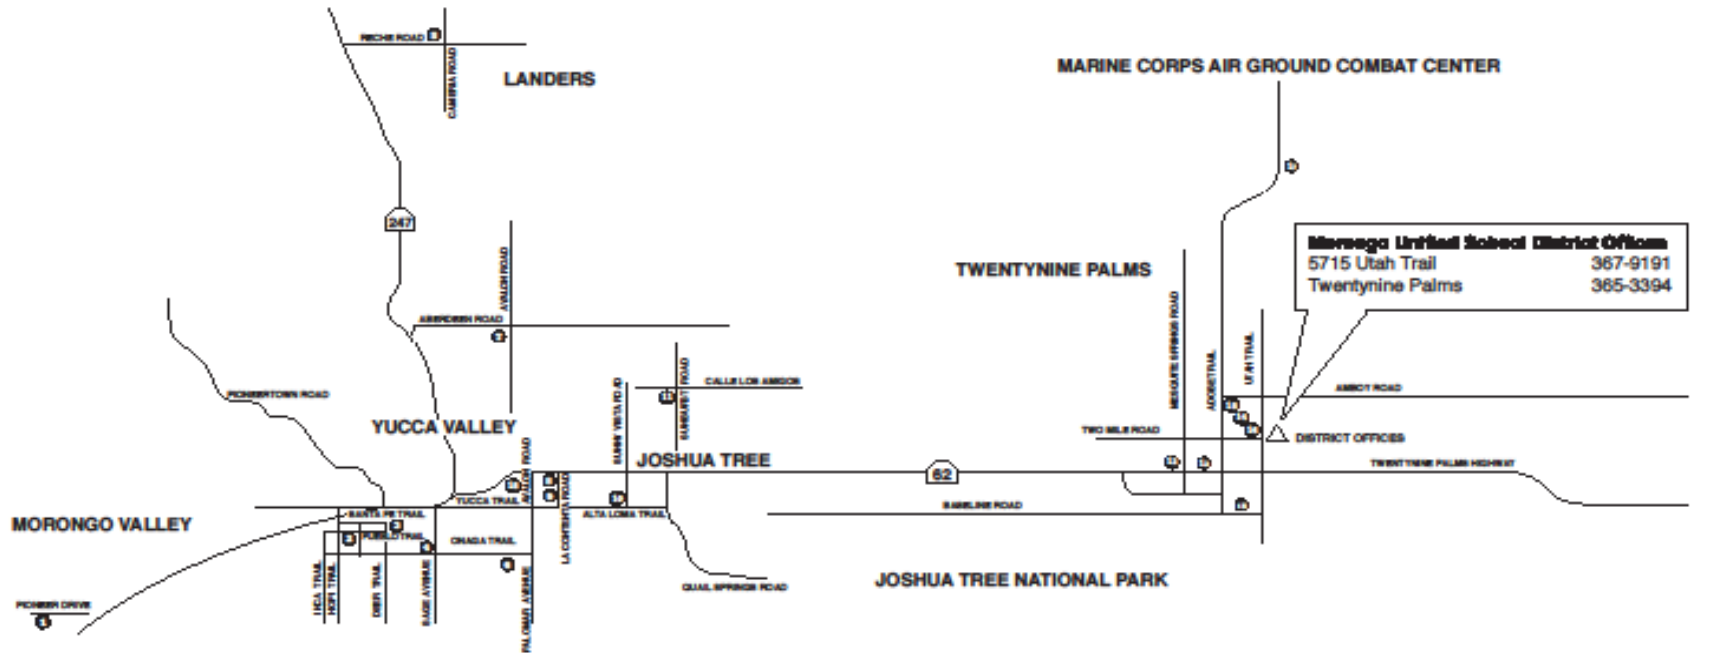

# THE CAMPUSES OF THE MORONGO UNIFIED SCHOOL DISTRICT

**Morongo Unified School District Offices**  
 5715 Utah Trail 367-9191  
 Twentynine Palms 365-3394

<p><b>1</b> Morongo Valley Elementary School                      10951 Hess Boulevard                      Morongo Valley                      Grades K-6                      363-6216</p>	<p><b>6</b> Onaga Elementary School                      58001 Onaga Trail                      Yucca Valley                      Grades K-6                      369-6333</p>	<p><b>11</b> Joshua Tree Elementary School                      4950 Sunburst Avenue                      Joshua Tree                      Grades K-6                      366-8459</p>	<p><b>16</b> Twentynine Palms Junior High School                      5798 Utah Trail                      Twentynine Palms                      Grades 7 and 8                      367-9507</p>
<p><b>2</b> Yucca Valley Elementary School                      7601 Hopi Trail                      Yucca Valley                      Grades K-6                      365-3381</p>	<p><b>7</b> Yucca Mesa Elementary School                      3380 Avalon Road                      Yucca Valley                      Grades K-6                      228-1777</p>	<p><b>12</b> Twentynine Palms High School                      72750 Wildcat Way                      Twentynine Palms                      Grades 9-12                      367-9591</p>	<p><b>17</b> Condor Elementary School                      2551 Condor Road                      Twentynine Palms                      Grades K-6                      367-0750</p>
<p><b>3</b> Yucca Valley Community School                      56020 Santa Fe Trail, Suite T                      Yucca Valley                      Grades 7-12 (County Program)                      228-1501/1132</p>	<p><b>8</b> Black Rock High School                      59273 Sunnyslope Drive                      Yucca Valley                      Continuation (Alternative) High                      369-6310</p>	<p><b>13</b> Oasis Elementary School                      73175 El Paseo Drive                      Twentynine Palms                      Grades K-6                      367-3595</p>	<p><b>18</b> Independent Continuing Education                      59269 Sunnyslope Drive                      Yucca Valley                      3455 Luckie Avenue                      Twentynine Palms                      363-6216                      367-3709</p>
<p><b>4</b> Yucca Valley High School                      7600 Sage Avenue                      Yucca Valley                      Grades 9-12                      365-3391</p>	<p><b>9</b> La Contenta Middle School                      7050 La Contenta Road                      Yucca Valley                      Grades 7-8                      228-1802</p>	<p><b>14</b> Twentynine Palms Elementary School                      74350 Playa Vista Drive                      Twentynine Palms                      Grades K-6                      367-9545</p>	
<p><b>5</b> Landers Elementary School                      56450 Roche Road                      Landers                      Grades K-6                      364-2382</p>	<p><b>10</b> Friendly Hills Elementary School                      7252 Sunny Vista Road                      Joshua Tree                      Grades K-6                      366-3812</p>	<p><b>15</b> Palm Vista Elementary School                      74350 Baseline Road                      Twentynine Palms                      Grades K-6                      367-7538</p>	