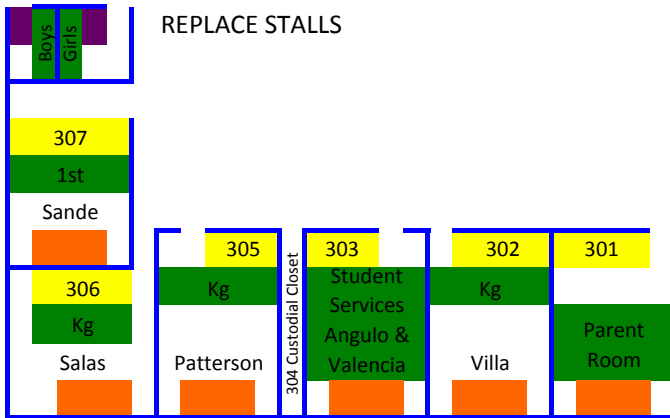

West Courtyard

East Courtyard

Light Covers

2019/2020

- CARPET
- TILE
- PAINT
- Furniture
- MISC