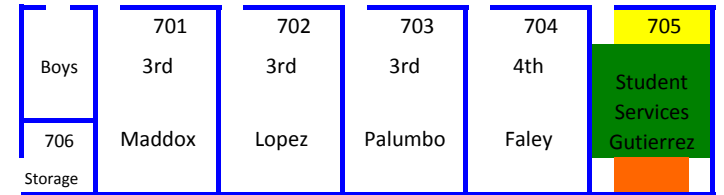

West Courtyard

East Courtyard

Light Covers

2019/2020

- CARPET
- TILE
- PAINT
- Furniture
- MISC