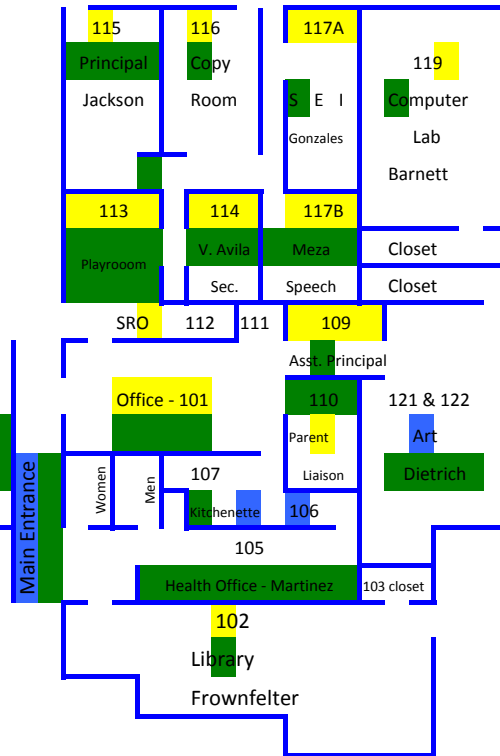

West Courtyard

East Courtyard

Light Covers

2019/2020

- CARPET
- TILE
- PAINT
- Furniture
- MISC